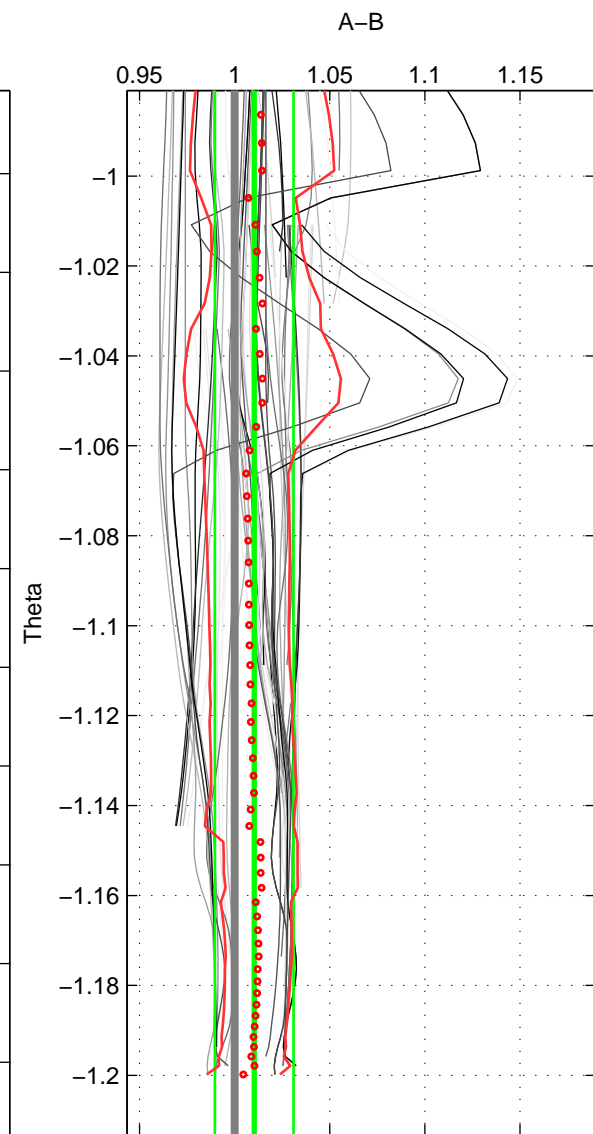

Cruise A (red). Date: Aug 1993 Cruisename: 87-58JH19930730

Cruise B (blue). Date: Nov 1994 Cruisename: 91-58JH19941028

*** "Favourite" values are means of spaces 1 2 3.

	Offset	O.StDev	Ratio	R.Stdev	Rating
SIGMA:	0.143	0.285	1.010	0.020	4
THETA:	0.148	0.298	1.010	0.021	4
DEPTH:	0.354	0.054	1.025	0.004	4
FAV.:	0.215	0.212	1.015	0.015	4

Profiles of A: 9
 Profiles of B: 19
 Diff profs: 61
 WMoffset (A-B): 0.14346
 WMoffset stdev: 0.28479
 WMratio (A/B): 1.01
 WMratio stdev: 0.019796

Quality (1-5): 4

Profiles of A: 9
 Profiles of B: 19
 Diff profs: 60
 WMoffset (A-B): 0.14794
 WMoffset stdev: 0.29777
 WMratio (A/B): 1.0103
 WMratio stdev: 0.020715

Quality (1-5): 4

Profiles of A: 9
 Profiles of B: 19
 Diff profs: 61
 WMoffset (A-B): 0.354
 WMoffset stdev: 0.054028
 WMratio (A/B): 1.0245
 WMratio stdev: 0.0038441

Quality (1-5): 4