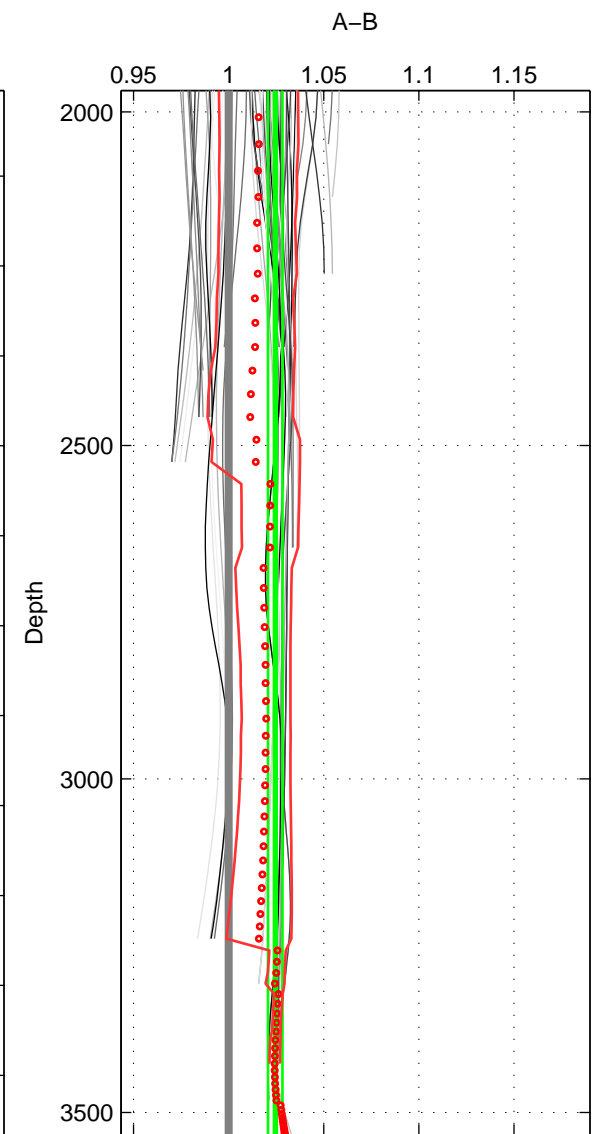

Cruise A (red). Date: Aug 1993 Cruisename: 87-58JH19930730

Cruise B (blue). Date: Nov 1994 Cruisename: 91-58JH19941028

*** "Favourite" values are means of spaces 1 2 3.

	Offset	O.StDev	Ratio	R.Stdev	Rating
SIGMA:	0.143	0.285	1.010	0.020	4
THETA:	0.148	0.298	1.010	0.021	4
DEPTH:	0.354	0.054	1.025	0.004	4
FAV.:	0.215	0.212	1.015	0.015	4

Profiles of A: 9
 Profiles of B: 19
 Diff profs: 61
 WMoffset (A-B): 0.14346
 WMoffset stdev: 0.28479
 WMratio (A/B): 1.01
 WMratio stdev: 0.019796

Quality (1-5): 4

Profiles of A: 9
 Profiles of B: 19
 Diff profs: 60
 WMoffset (A-B): 0.14794
 WMoffset stdev: 0.29777
 WMratio (A/B): 1.0103
 WMratio stdev: 0.020715

Quality (1-5): 4

Profiles of A: 9
 Profiles of B: 19
 Diff profs: 61
 WMoffset (A-B): 0.354
 WMoffset stdev: 0.054028
 WMratio (A/B): 1.0245
 WMratio stdev: 0.0038441

Quality (1-5): 4