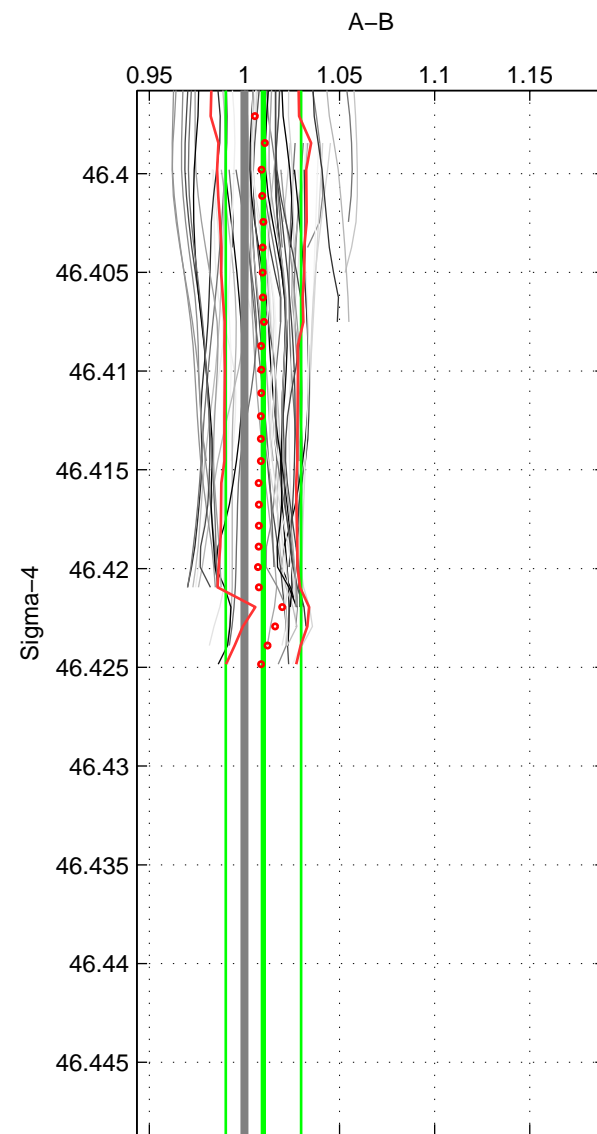

Cruise A (red). Date: Aug 1993 Cruisename: 87-58JH19930730

Cruise B (blue). Date: Nov 1994 Cruisename: 91-58JH19941028

*** "Favourite" values are means of spaces 1 2 3.

	Offset	O.StDev	Ratio	R.Stdev	Rating
SIGMA:	0.143	0.285	1.010	0.020	4
THETA:	0.148	0.298	1.010	0.021	4
DEPTH:	0.354	0.054	1.025	0.004	4
FAV.:	0.215	0.212	1.015	0.015	4

Profiles of A: 9
 Profiles of B: 19
 Diff profs: 61
 WMoffset (A-B): 0.14346
 WMoffset stdev: 0.28479
 WMratio (A/B): 1.01
 WMratio stdev: 0.019796

Quality (1-5): 4

Profiles of A: 9
 Profiles of B: 19
 Diff profs: 60
 WMoffset (A-B): 0.14794
 WMoffset stdev: 0.29777
 WMratio (A/B): 1.0103
 WMratio stdev: 0.020715

Quality (1-5): 4

Profiles of A: 9
 Profiles of B: 19
 Diff profs: 61
 WMoffset (A-B): 0.354
 WMoffset stdev: 0.054028
 WMratio (A/B): 1.0245
 WMratio stdev: 0.0038441

Quality (1-5): 4