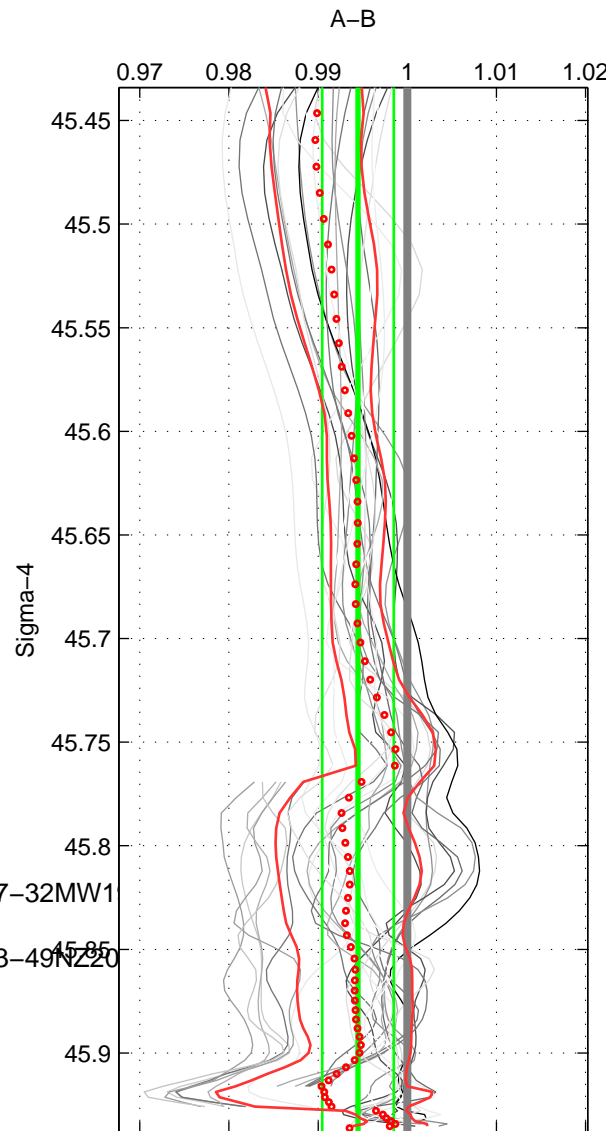

Cruise A (red). Date: Mar 1989. Cruisename: 507-32MW1
 Cruise B (blue). Date: Oct 2007. Cruisename: 613-49N220

*** "Favourite" values are means of spaces 1 2 3.

	Offset	O.StDev	Ratio	R.Stdev	Rating
SIGMA:	-0.205	0.153	0.994	0.004	5
THETA:	-0.232	0.189	0.994	0.005	5
DEPTH:	-0.402	0.211	0.989	0.006	5
FAV. :	-0.280	0.184	0.992	0.005	5

Profiles of A: 5
 Profiles of B: 7
 Diff profs : 27
 WMoffset (A-B): -0.2055
 WMoffset stdev: 0.15274
 WMratio (A/B): 0.99447
 WMratio stdev: 0.0040126

Quality (1-5): 5

Profiles of A: 5
 Profiles of B: 7
 Diff profs : 27
 WMoffset (A-B): -0.2324
 WMoffset stdev: 0.18911
 WMratio (A/B): 0.99361
 WMratio stdev: 0.005078

Quality (1-5): 5

Profiles of A: 5
 Profiles of B: 7
 Diff profs : 27
 WMoffset (A-B): -0.40174
 WMoffset stdev: 0.21068
 WMratio (A/B): 0.98867
 WMratio stdev: 0.0059081

Quality (1-5): 5