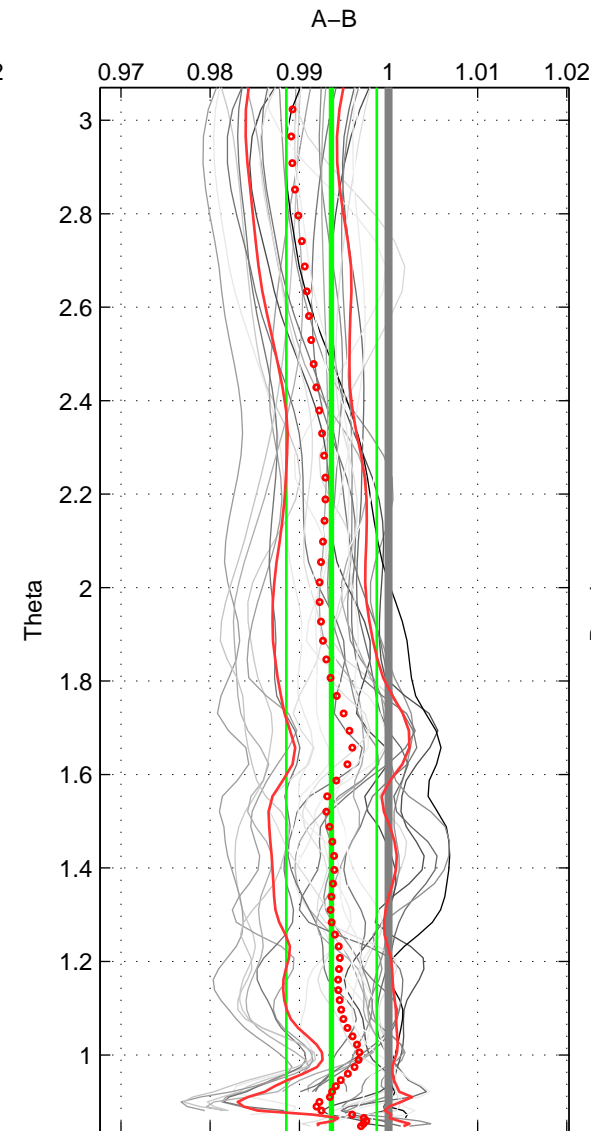

Cruise A (red). Date: Mar 1989. Cruisename: 507-32MW1
 Cruise B (blue). Date: Oct 2007. Cruisename: 613-49N220

*** "Favourite" values are means of spaces 1 2 3.

	Offset	O.StDev	Ratio	R.Stdev	Rating
SIGMA:	-0.205	0.153	0.994	0.004	5
THETA:	-0.232	0.189	0.994	0.005	5
DEPTH:	-0.402	0.211	0.989	0.006	5
FAV. :	-0.280	0.184	0.992	0.005	5

Profiles of A: 5
 Profiles of B: 7
 Diff profs : 27
 WMoffset (A-B): -0.2055
 WMoffset stdev: 0.15274
 WMratio (A/B): 0.99447
 WMratio stdev: 0.0040126

Quality (1-5): 5

Profiles of A: 5
 Profiles of B: 7
 Diff profs : 27
 WMoffset (A-B): -0.2324
 WMoffset stdev: 0.18911
 WMratio (A/B): 0.99361
 WMratio stdev: 0.005078

Quality (1-5): 5

Profiles of A: 5
 Profiles of B: 7
 Diff profs : 27
 WMoffset (A-B): -0.40174
 WMoffset stdev: 0.21068
 WMratio (A/B): 0.98867
 WMratio stdev: 0.0059081

Quality (1-5): 5