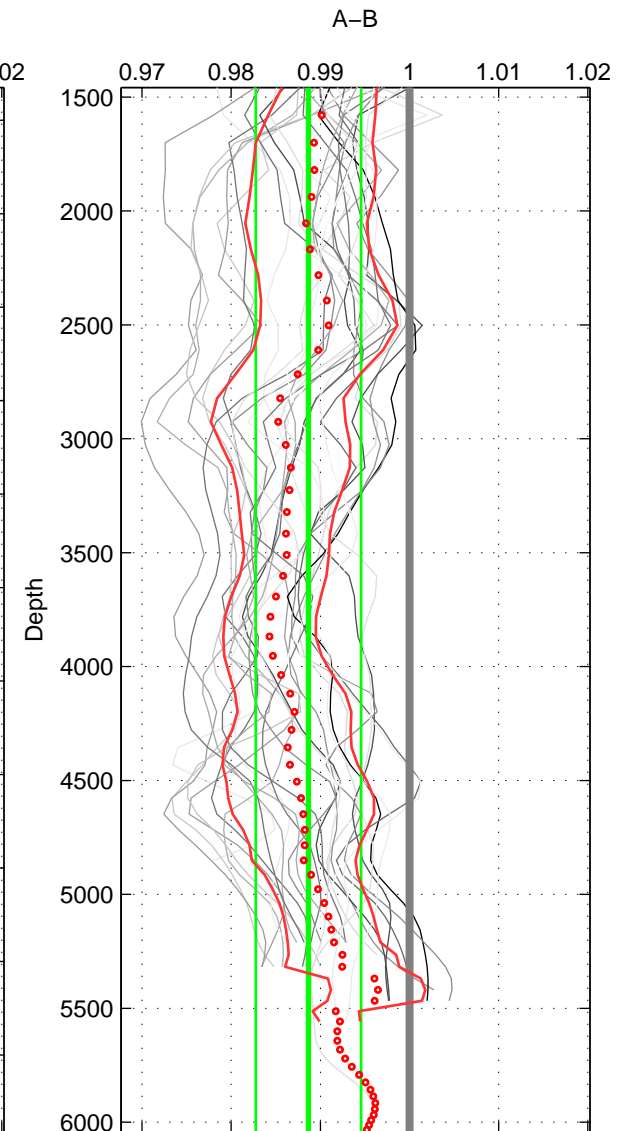

Cruise A (red). Date: Mar 1989. Cruisename: 507-32MW1
 Cruise B (blue). Date: Oct 2007. Cruisename: 613-49N220

*** "Favourite" values are means of spaces 1 2 3.

	Offset	O.StDev	Ratio	R.Stdev	Rating
SIGMA:	-0.205	0.153	0.994	0.004	5
THETA:	-0.232	0.189	0.994	0.005	5
DEPTH:	-0.402	0.211	0.989	0.006	5
FAV. :	-0.280	0.184	0.992	0.005	5

Profiles of A: 5
 Profiles of B: 7
 Diff profs : 27
 WMoffset (A-B): -0.2055
 WMoffset stdev: 0.15274
 WMratio (A/B): 0.99447
 WMratio stdev: 0.0040126

Quality (1-5): 5

Profiles of A: 5
 Profiles of B: 7
 Diff profs : 27
 WMoffset (A-B): -0.2324
 WMoffset stdev: 0.18911
 WMratio (A/B): 0.99361
 WMratio stdev: 0.005078

Quality (1-5): 5

Profiles of A: 5
 Profiles of B: 7
 Diff profs : 27
 WMoffset (A-B): -0.40174
 WMoffset stdev: 0.21068
 WMratio (A/B): 0.98867
 WMratio stdev: 0.0059081

Quality (1-5): 5