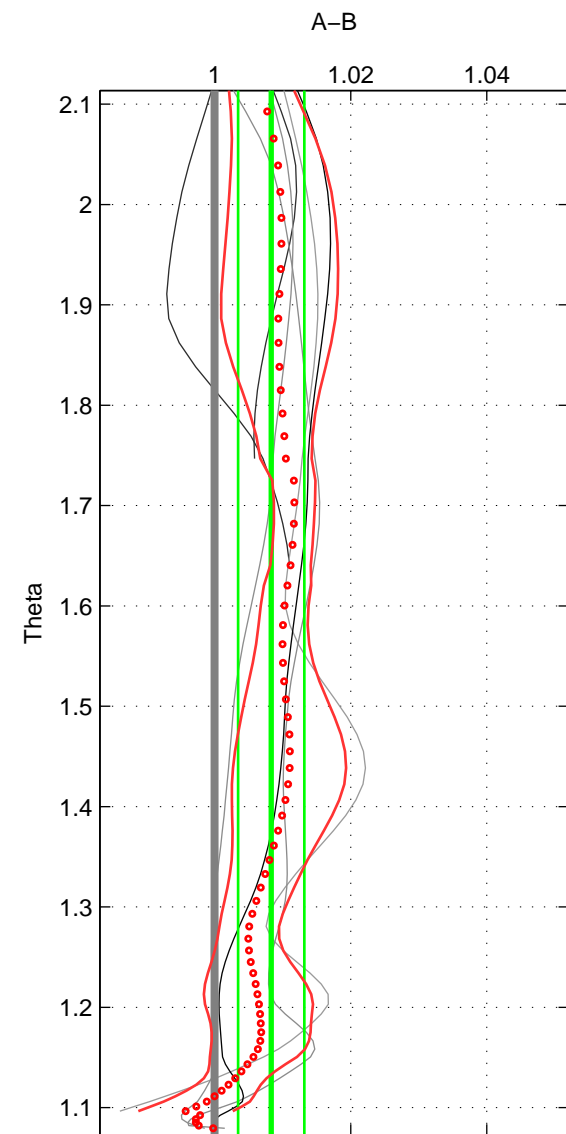

Cruise A (red). Date: Oct 2005 Cruisename: 606-49NZ20050913

Cruise B (blue). Date: May 1999 Cruisename: 687-49UP19990419

*** "Favourite" values are means of spaces 1 2 3.

	Offset	O.StDev	Ratio	R.Stdev	Rating
SIGMA:	0.290	0.216	1.007	0.006	4
THETA:	0.319	0.190	1.008	0.005	4
DEPTH:	0.412	0.347	1.011	0.009	4
FAV.:	0.340	0.251	1.009	0.007	4

Profiles of A: 4
 Profiles of B: 6
 Diff profs : 6
 WMoffset (A-B): 0.29048
 WMoffset stdev: 0.21622
 WMratio (A/B): 1.0075
 WMratio stdev: 0.0055044

Quality (1-5): 4

Profiles of A: 4
 Profiles of B: 6
 Diff profs : 6
 WMoffset (A-B): 0.31923
 WMoffset stdev: 0.18983
 WMratio (A/B): 1.0083
 WMratio stdev: 0.0048681

Quality (1-5): 4

Profiles of A: 4
 Profiles of B: 6
 Diff profs : 6
 WMoffset (A-B): 0.41163
 WMoffset stdev: 0.3471
 WMratio (A/B): 1.0111
 WMratio stdev: 0.0093404

Quality (1-5): 4