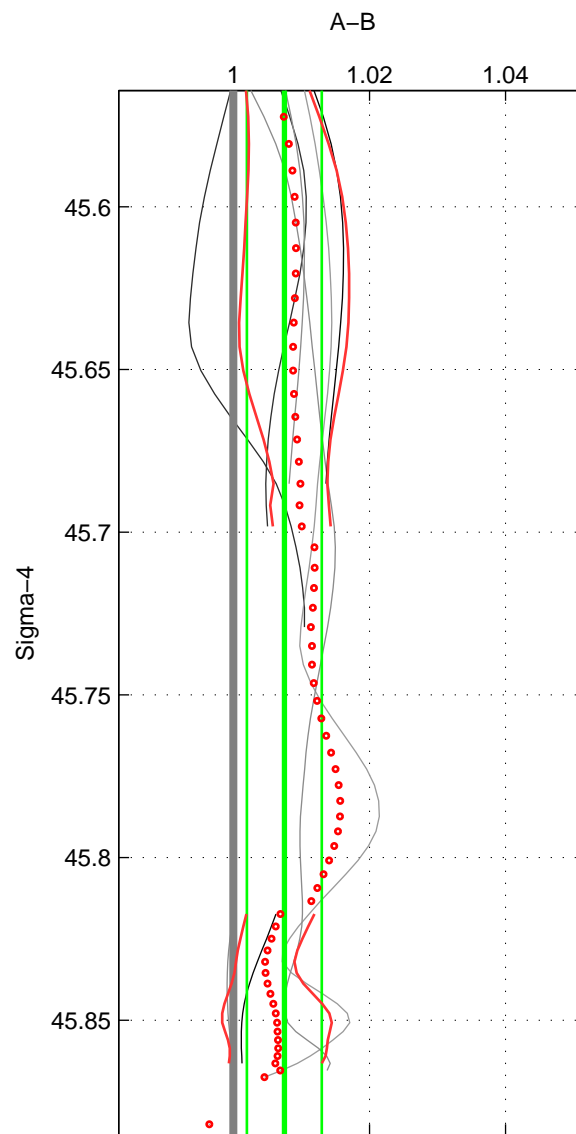

Cruise A (red). Date: Oct 2005 Cruisename: 606-49NZ20050913

Cruise B (blue). Date: May 1999 Cruisename: 687-49UP19990419

*** "Favourite" values are means of spaces 1 2 3.

	Offset	O.StDev	Ratio	R.Stdev	Rating
SIGMA:	0.290	0.216	1.007	0.006	4
THETA:	0.319	0.190	1.008	0.005	4
DEPTH:	0.412	0.347	1.011	0.009	4
FAV.:	0.340	0.251	1.009	0.007	4

Profiles of A: 4
 Profiles of B: 6
 Diff profs : 6
 WMoffset (A-B): 0.29048
 WMoffset stdev: 0.21622
 WMratio (A/B): 1.0075
 WMratio stdev: 0.0055044

Quality (1-5): 4

Profiles of A: 4
 Profiles of B: 6
 Diff profs : 6
 WMoffset (A-B): 0.31923
 WMoffset stdev: 0.18983
 WMratio (A/B): 1.0083
 WMratio stdev: 0.0048681

Quality (1-5): 4

Profiles of A: 4
 Profiles of B: 6
 Diff profs : 6
 WMoffset (A-B): 0.41163
 WMoffset stdev: 0.3471
 WMratio (A/B): 1.0111
 WMratio stdev: 0.0093404

Quality (1-5): 4