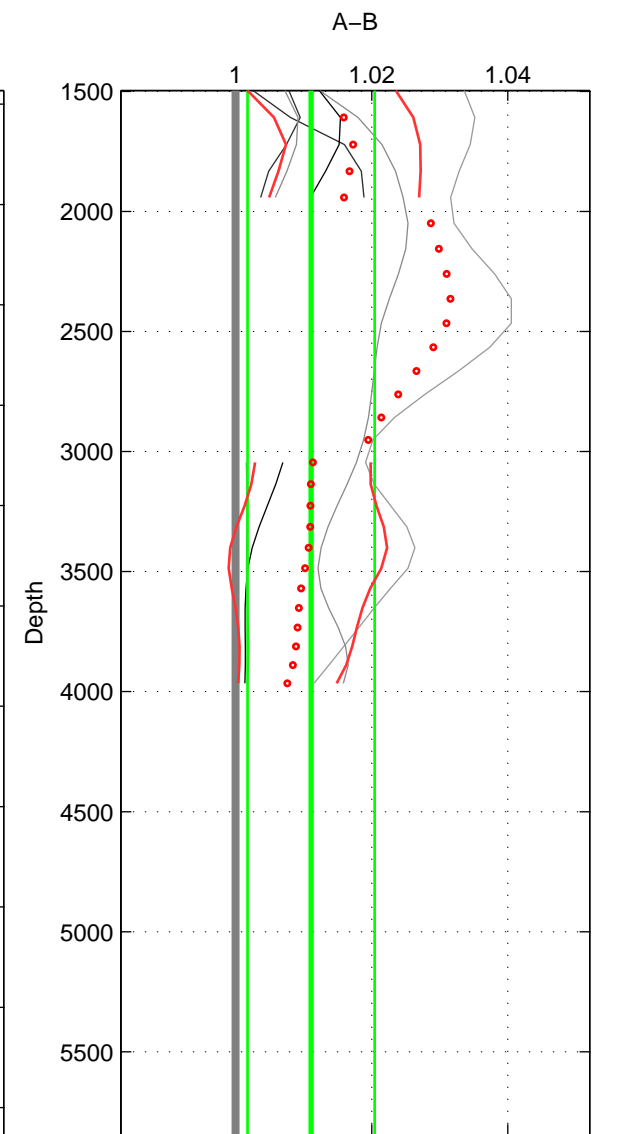

Cruise A (red). Date: Oct 2005 Cruisename: 606-49NZ20050913

Cruise B (blue). Date: May 1999 Cruisename: 687-49UP19990419

*** "Favourite" values are means of spaces 1 2 3.

	Offset	O.StDev	Ratio	R.Stdev	Rating
SIGMA:	0.290	0.216	1.007	0.006	4
THETA:	0.319	0.190	1.008	0.005	4
DEPTH:	0.412	0.347	1.011	0.009	4
FAV.:	0.340	0.251	1.009	0.007	4

Profiles of A: 4
 Profiles of B: 6
 Diff profs : 6
 WMoffset (A-B): 0.29048
 WMoffset stdev: 0.21622
 WMratio (A/B): 1.0075
 WMratio stdev: 0.0055044

Quality (1-5): 4

Profiles of A: 4
 Profiles of B: 6
 Diff profs : 6
 WMoffset (A-B): 0.31923
 WMoffset stdev: 0.18983
 WMratio (A/B): 1.0083
 WMratio stdev: 0.0048681

Quality (1-5): 4

Profiles of A: 4
 Profiles of B: 6
 Diff profs : 6
 WMoffset (A-B): 0.41163
 WMoffset stdev: 0.3471
 WMratio (A/B): 1.0111
 WMratio stdev: 0.0093404

Quality (1-5): 4