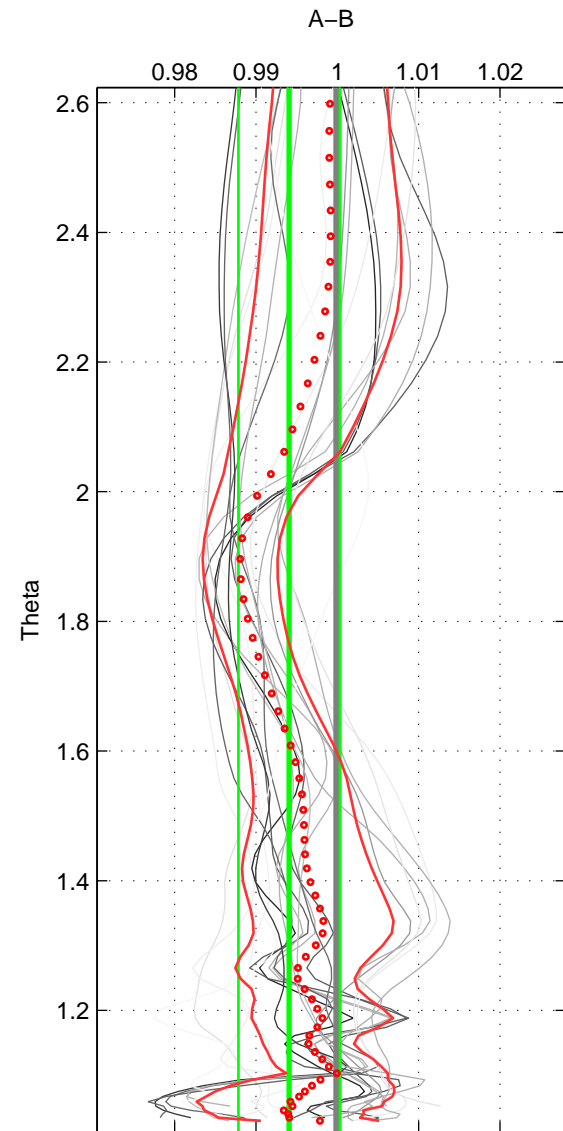

Cruise A (red). Date: Mar 1991 Cruisename: 479-31DS19910307

Cruise B (blue). Date: May 1985 Cruisename: 495-325019850330

*** "Favourite" values are means of spaces 1 2 3.

	Offset	O.StDev	Ratio	R.Stdev	Rating
SIGMA:	-0.157	0.240	0.996	0.006	5
THETA:	-0.228	0.245	0.994	0.006	5
DEPTH:	-0.298	0.237	0.992	0.006	5
FAV. :	-0.228	0.241	0.994	0.006	5

Profiles of A: 5
 Profiles of B: 5
 Diff profs : 19
 WMoffset (A-B): -0.1573
 WMoffset stdev: 0.24033
 WMratio (A/B): 0.99587
 WMratio stdev: 0.0061143

Quality (1-5): 5

Profiles of A: 5
 Profiles of B: 5
 Diff profs : 19
 WMoffset (A-B): -0.22802
 WMoffset stdev: 0.24523
 WMratio (A/B): 0.99409
 WMratio stdev: 0.0062394

Quality (1-5): 5

Profiles of A: 5
 Profiles of B: 5
 Diff profs : 19
 WMoffset (A-B): -0.29754
 WMoffset stdev: 0.23725
 WMratio (A/B): 0.99201
 WMratio stdev: 0.0061904

Quality (1-5): 5