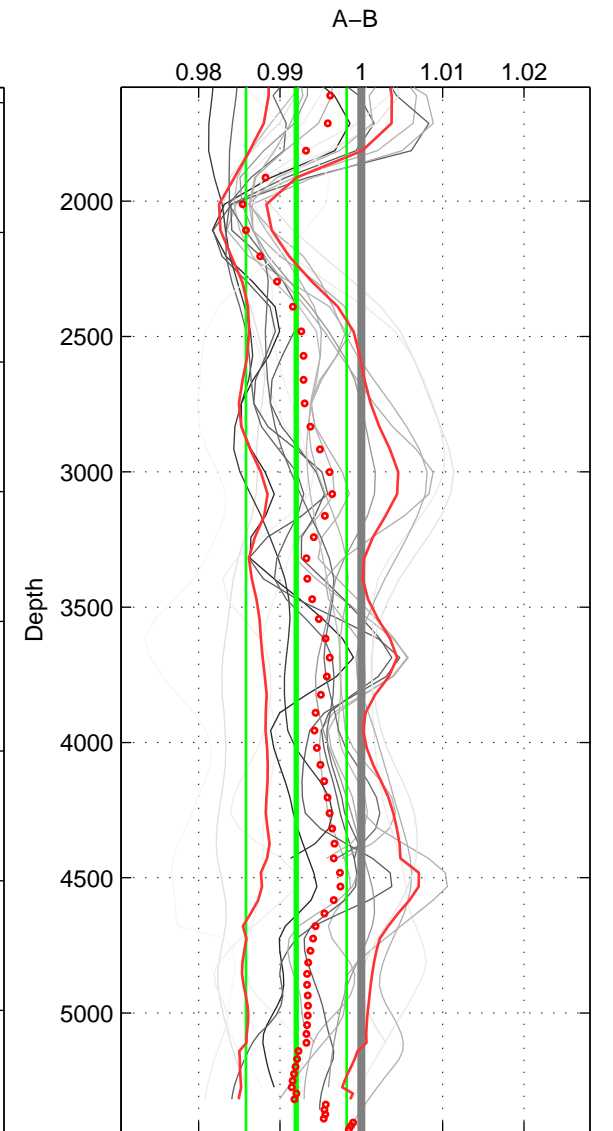

Cruise A (red). Date: Mar 1991 Cruisename: 479-31DS19910307

Cruise B (blue). Date: May 1985 Cruisename: 495-325019850330

*** "Favourite" values are means of spaces 1 2 3.

	Offset	O.StDev	Ratio	R.Stdev	Rating
SIGMA:	-0.157	0.240	0.996	0.006	5
THETA:	-0.228	0.245	0.994	0.006	5
DEPTH:	-0.298	0.237	0.992	0.006	5
FAV. :	-0.228	0.241	0.994	0.006	5

Profiles of A: 5
 Profiles of B: 5
 Diff profs : 19
 WMoffset (A-B): -0.1573
 WMoffset stdev: 0.24033
 WMratio (A/B): 0.99587
 WMratio stdev: 0.0061143

Quality (1-5): 5

Profiles of A: 5
 Profiles of B: 5
 Diff profs : 19
 WMoffset (A-B): -0.22802
 WMoffset stdev: 0.24523
 WMratio (A/B): 0.99409
 WMratio stdev: 0.0062394

Quality (1-5): 5

Profiles of A: 5
 Profiles of B: 5
 Diff profs : 19
 WMoffset (A-B): -0.29754
 WMoffset stdev: 0.23725
 WMratio (A/B): 0.99201
 WMratio stdev: 0.0061904

Quality (1-5): 5