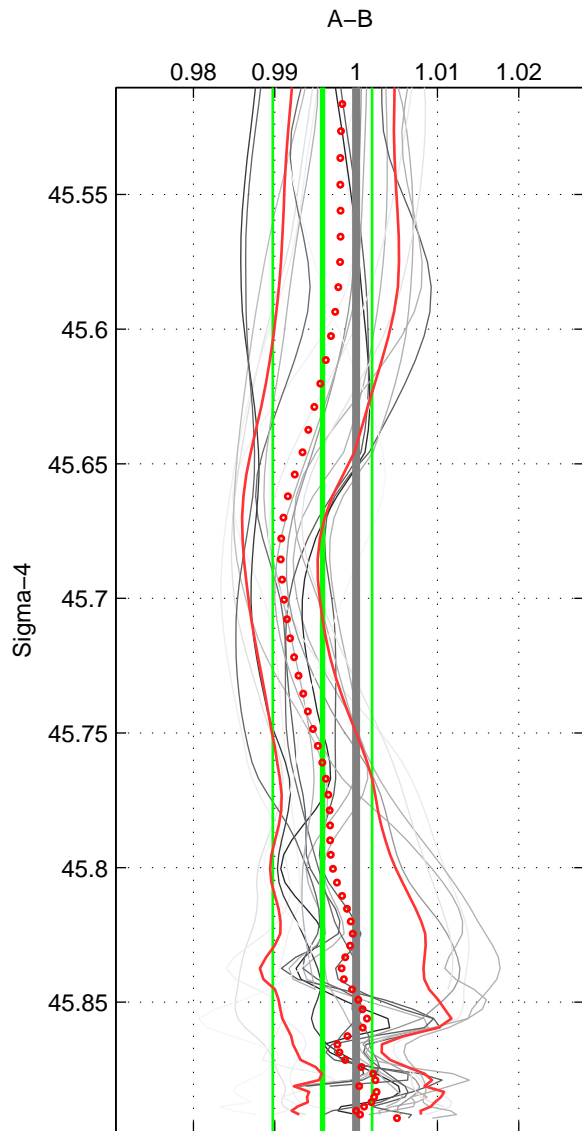

Cruise A (red). Date: Mar 1991 Cruisename: 479-31DS19910307

Cruise B (blue). Date: May 1985 Cruisename: 495-325019850330

*** "Favourite" values are means of spaces 1 2 3.

	Offset	O.StDev	Ratio	R.Stdev	Rating
SIGMA:	-0.157	0.240	0.996	0.006	5
THETA:	-0.228	0.245	0.994	0.006	5
DEPTH:	-0.298	0.237	0.992	0.006	5
FAV. :	-0.228	0.241	0.994	0.006	5

Profiles of A: 5
 Profiles of B: 5
 Diff profs : 19
 WMoffset (A-B): -0.1573
 WMoffset stdev: 0.24033
 WMratio (A/B): 0.99587
 WMratio stdev: 0.0061143

Quality (1-5): 5

Profiles of A: 5
 Profiles of B: 5
 Diff profs : 19
 WMoffset (A-B): -0.22802
 WMoffset stdev: 0.24523
 WMratio (A/B): 0.99409
 WMratio stdev: 0.0062394

Quality (1-5): 5

Profiles of A: 5
 Profiles of B: 5
 Diff profs : 19
 WMoffset (A-B): -0.29754
 WMoffset stdev: 0.23725
 WMratio (A/B): 0.99201
 WMratio stdev: 0.0061904

Quality (1-5): 5