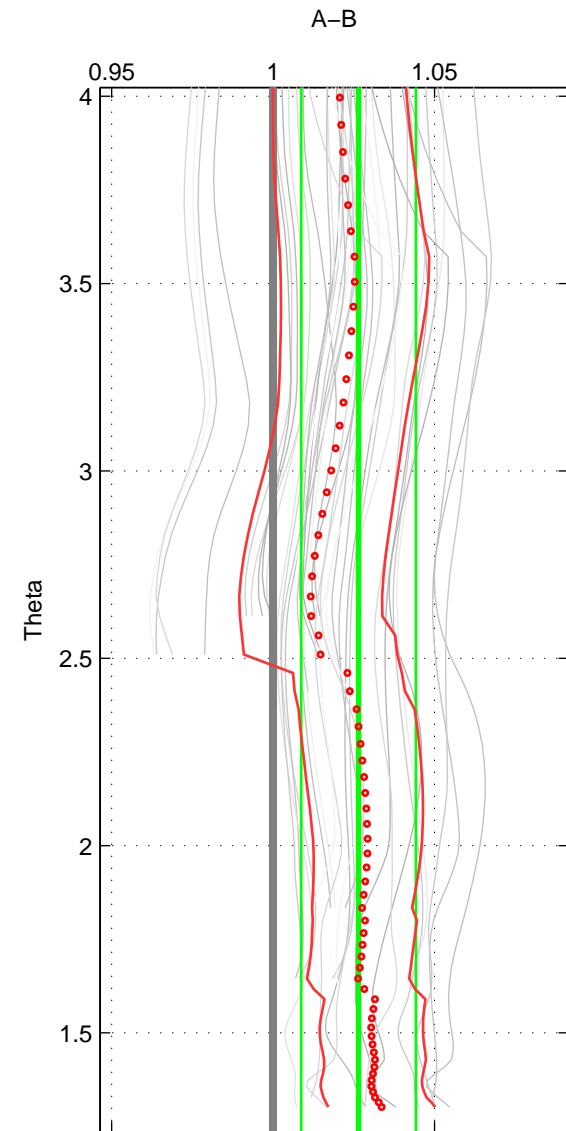

Cruise A (red). Date: May 1985 Cruisename: 495-325019850330
 Cruise B (blue). Date: May 2007 Cruisename: 509-32WC20070511

*** "Favourite" values are means of spaces 1 2.

	Offset	O.StDev	Ratio	R.Stdev	Rating
SIGMA:	0.524	0.617	1.013	0.015	4
THETA:	1.048	0.682	1.026	0.018	4
DEPTH:	0.334	0.104	1.008	0.003	3
FAV.:	0.786	0.649	1.020	0.016	4

Profiles of A: 7
 Profiles of B: 8
 Diff profs : 38
 WMoffset (A-B): 0.524
 WMoffset stdev: 0.6166
 WMratio (A/B): 1.0126
 WMratio stdev: 0.014842

Quality (1-5): 4

Profiles of A: 7
 Profiles of B: 8
 Diff profs : 38
 WMoffset (A-B): 1.048
 WMoffset stdev: 0.68155
 WMratio (A/B): 1.0265
 WMratio stdev: 0.017751

Quality (1-5): 4

Profiles of A: 7
 Profiles of B: 9
 Diff profs : 42
 WMoffset (A-B): 0.33414
 WMoffset stdev: 0.10447
 WMratio (A/B): 1.0084
 WMratio stdev: 0.0026436

Quality (1-5): 3