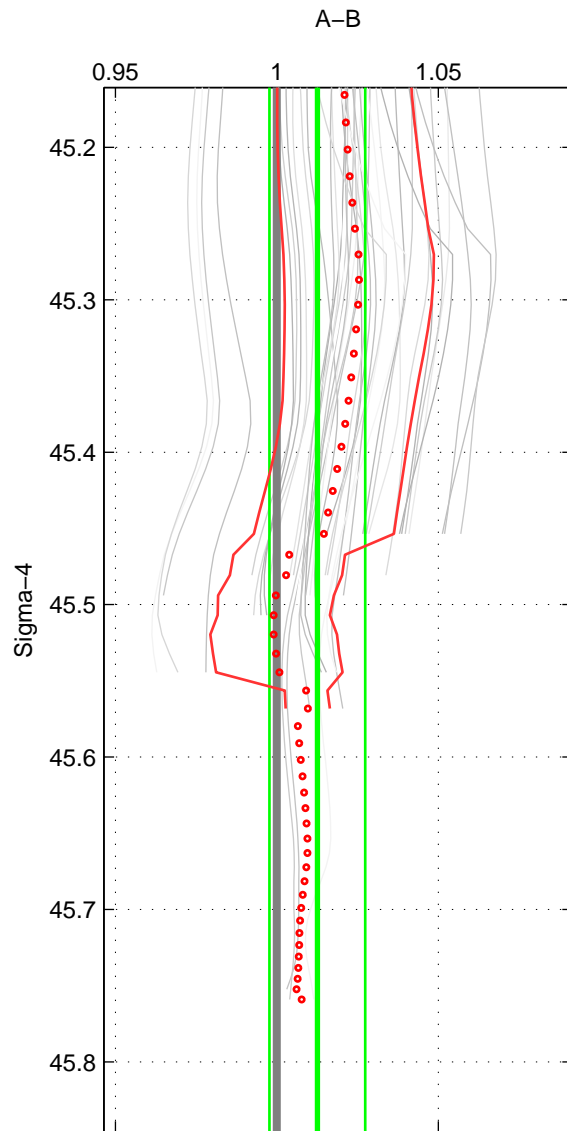

Cruise A (red). Date: May 1985 Cruisename: 495-325019850330
 Cruise B (blue). Date: May 2007 Cruisename: 509-32WC20070511

*** "Favourite" values are means of spaces 1 2.

	Offset	O.StDev	Ratio	R.Stdev	Rating
SIGMA:	0.524	0.617	1.013	0.015	4
THETA:	1.048	0.682	1.026	0.018	4
DEPTH:	0.334	0.104	1.008	0.003	3
FAV.:	0.786	0.649	1.020	0.016	4

Profiles of A: 7
 Profiles of B: 8
 Diff profs : 38
 WMoffset (A-B): 0.524
 WMoffset stdev: 0.6166
 WMratio (A/B): 1.0126
 WMratio stdev: 0.014842

Quality (1-5): 4

Profiles of A: 7
 Profiles of B: 8
 Diff profs : 38
 WMoffset (A-B): 1.048
 WMoffset stdev: 0.68155
 WMratio (A/B): 1.0265
 WMratio stdev: 0.017751

Quality (1-5): 4

Profiles of A: 7
 Profiles of B: 9
 Diff profs : 42
 WMoffset (A-B): 0.33414
 WMoffset stdev: 0.10447
 WMratio (A/B): 1.0084
 WMratio stdev: 0.0026436

Quality (1-5): 3