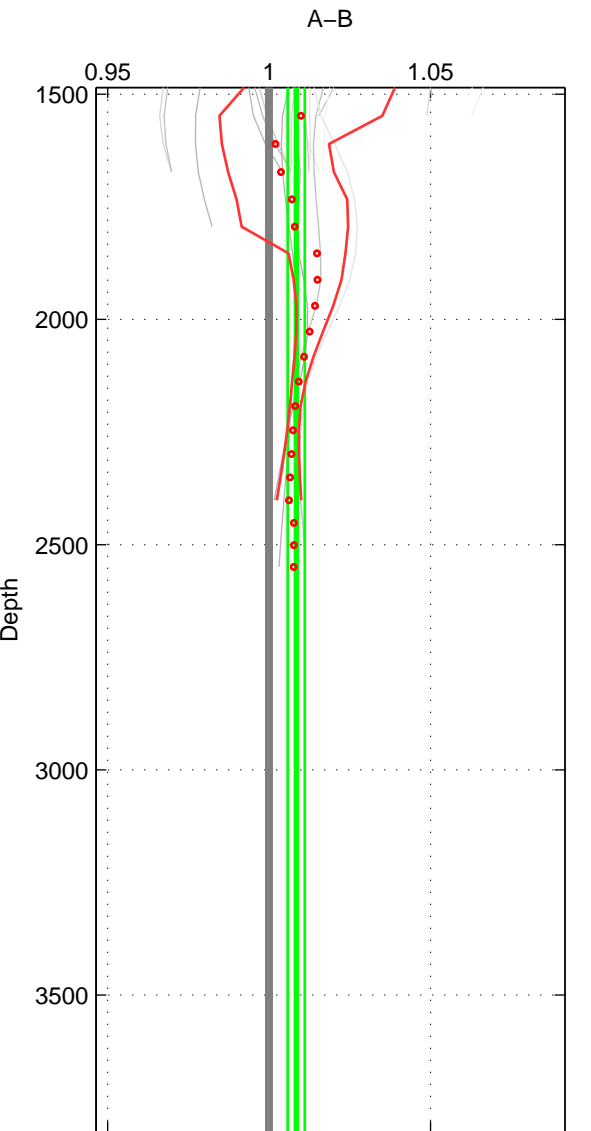

Cruise A (red). Date: May 1985 Cruisename: 495-325019850330
 Cruise B (blue). Date: May 2007 Cruisename: 509-32WC20070511

*** "Favourite" values are means of spaces 1 2.

	Offset	O.StDev	Ratio	R.Stdev	Rating
SIGMA:	0.524	0.617	1.013	0.015	4
THETA:	1.048	0.682	1.026	0.018	4
DEPTH:	0.334	0.104	1.008	0.003	3
FAV.:	0.786	0.649	1.020	0.016	4

Profiles of A: 7
 Profiles of B: 8
 Diff profs : 38
 WMoffset (A-B): 0.524
 WMoffset stdev: 0.6166
 WMratio (A/B): 1.0126
 WMratio stdev: 0.014842

Quality (1-5): 4

Profiles of A: 7
 Profiles of B: 8
 Diff profs : 38
 WMoffset (A-B): 1.048
 WMoffset stdev: 0.68155
 WMratio (A/B): 1.0265
 WMratio stdev: 0.017751

Quality (1-5): 4

Profiles of A: 7
 Profiles of B: 9
 Diff profs : 42
 WMoffset (A-B): 0.33414
 WMoffset stdev: 0.10447
 WMratio (A/B): 1.0084
 WMratio stdev: 0.0026436

Quality (1-5): 3