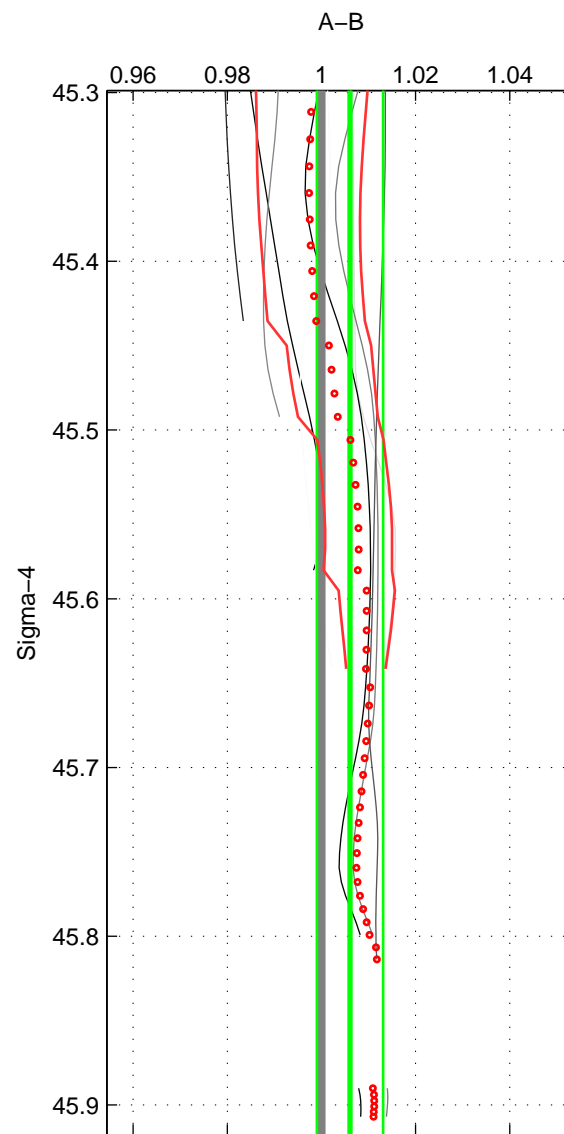

Cruise A (red). Date: Feb 2001 Cruisename: 654-49UF20010119
 Cruise B (blue). Date: Feb 2006 Cruisename: 710-49UP20060113

*** "Favourite" values are those of space 2.

	Offset	O.StDev	Ratio	R.Stdev	Rating
SIGMA:	0.237	0.275	1.006	0.007	4
THETA:	0.377	0.127	1.011	0.004	5
DEPTH:	0.315	0.161	1.009	0.004	4
FAV.:	0.377	0.127	1.011	0.004	5

Profiles of A: 11
 Profiles of B: 7
 Diff profs: 8
 WMoffset (A-B): 0.23692
 WMoffset stdev: 0.2747
 WMratio (A/B): 1.0061
 WMratio stdev: 0.0070387

Quality (1-5): 4

Profiles of A: 11
 Profiles of B: 21
 Diff profs: 27
 WMoffset (A-B): 0.37695
 WMoffset stdev: 0.12736
 WMratio (A/B): 1.0105
 WMratio stdev: 0.0036276

Quality (1-5): 5

Profiles of A: 11
 Profiles of B: 21
 Diff profs: 27
 WMoffset (A-B): 0.31507
 WMoffset stdev: 0.16136
 WMratio (A/B): 1.0087
 WMratio stdev: 0.004445

Quality (1-5): 4