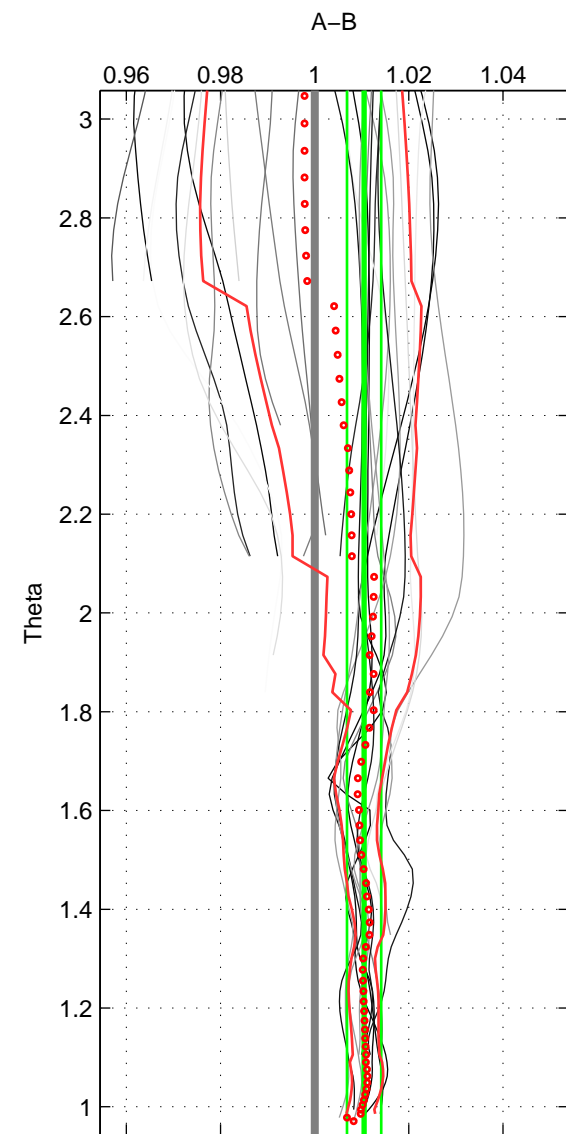

Cruise A (red). Date: Feb 2001 Cruisename: 654-49UF20010119
 Cruise B (blue). Date: Feb 2006 Cruisename: 710-49UP20060113

*** "Favourite" values are those of space 2.

	Offset	O.StDev	Ratio	R.Stdev	Rating
SIGMA:	0.237	0.275	1.006	0.007	4
THETA:	0.377	0.127	1.011	0.004	5
DEPTH:	0.315	0.161	1.009	0.004	4
FAV.:	0.377	0.127	1.011	0.004	5

Profiles of A: 11
 Profiles of B: 7
 Diff profs: 8
 WMoffset (A-B): 0.23692
 WMoffset stdev: 0.2747
 WMratio (A/B): 1.0061
 WMratio stdev: 0.0070387

Quality (1-5): 4

Profiles of A: 11
 Profiles of B: 21
 Diff profs: 27
 WMoffset (A-B): 0.37695
 WMoffset stdev: 0.12736
 WMratio (A/B): 1.0105
 WMratio stdev: 0.0036276

Quality (1-5): 5

Profiles of A: 11
 Profiles of B: 21
 Diff profs: 27
 WMoffset (A-B): 0.31507
 WMoffset stdev: 0.16136
 WMratio (A/B): 1.0087
 WMratio stdev: 0.004445

Quality (1-5): 4