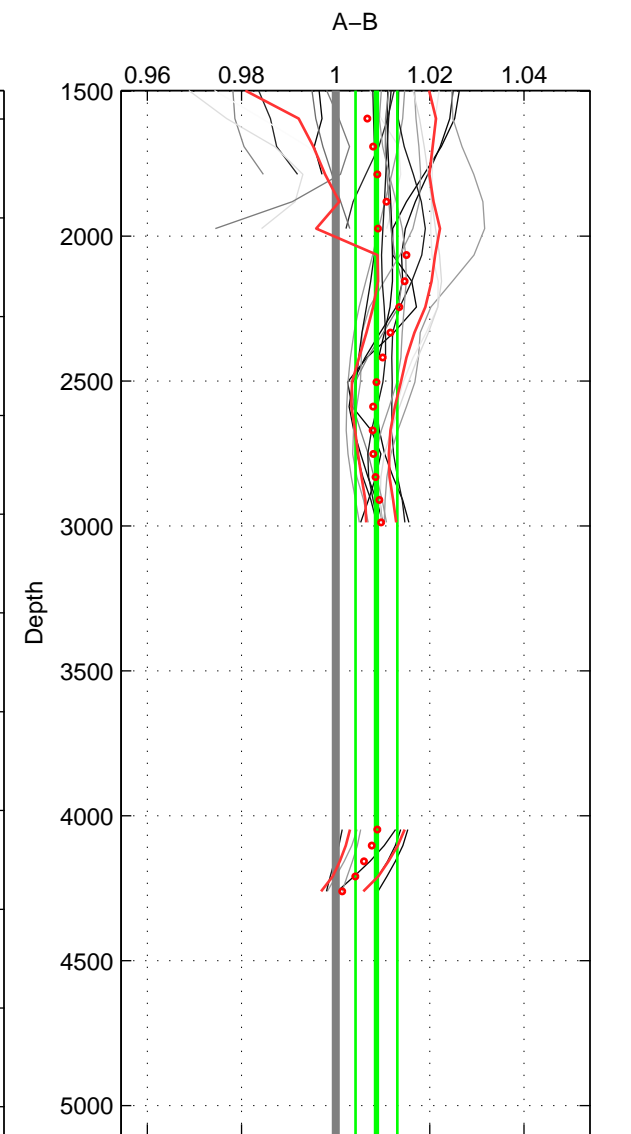

Cruise A (red). Date: Feb 2001 Cruisename: 654-49UF20010119
 Cruise B (blue). Date: Feb 2006 Cruisename: 710-49UP20060113

*** "Favourite" values are those of space 2.

	Offset	O.StDev	Ratio	R.Stdev	Rating
SIGMA:	0.237	0.275	1.006	0.007	4
THETA:	0.377	0.127	1.011	0.004	5
DEPTH:	0.315	0.161	1.009	0.004	4
FAV.:	0.377	0.127	1.011	0.004	5

Profiles of A: 11
 Profiles of B: 7
 Diff profs: 8
 WMoffset (A-B): 0.23692
 WMoffset stdev: 0.2747
 WMratio (A/B): 1.0061
 WMratio stdev: 0.0070387

Quality (1-5): 4

Profiles of A: 11
 Profiles of B: 21
 Diff profs: 27
 WMoffset (A-B): 0.37695
 WMoffset stdev: 0.12736
 WMratio (A/B): 1.0105
 WMratio stdev: 0.0036276

Quality (1-5): 5

Profiles of A: 11
 Profiles of B: 21
 Diff profs: 27
 WMoffset (A-B): 0.31507
 WMoffset stdev: 0.16136
 WMratio (A/B): 1.0087
 WMratio stdev: 0.004445

Quality (1-5): 4