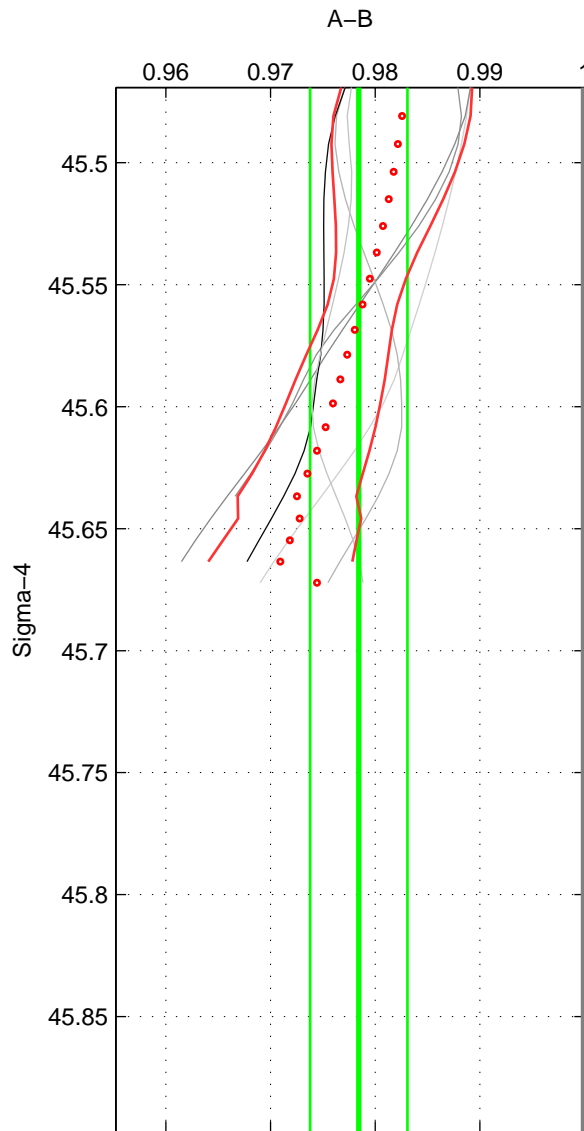

Cruise A (red). Date: Jan 1994 Cruisename: 576-49K619940107

Cruise B (blue). Date: Jul 2005 Cruisename: 669-49UF20050615

*** "Favourite" values are means of spaces 1 2.

| | Offset | O.StDev | Ratio | R.Stdev | Rating |
|--------|--------|---------|-------|---------|--------|
| SIGMA: | -0.913 | 0.199 | 0.978 | 0.005 | 3 |
| THETA: | -0.942 | 0.216 | 0.978 | 0.005 | 3 |
| DEPTH: | -1.047 | 0.220 | 0.975 | 0.006 | 2 |
| FAV. : | -0.928 | 0.207 | 0.978 | 0.005 | 3 |

Profiles of A: 3
 Profiles of B: 3
 Diff profs : 6
 WMoffset (A-B): -0.9133
 WMoffset stdev: 0.19853
 WMratio (A/B): 0.97842
 WMratio stdev: 0.0046427

Quality (1-5): 3

Profiles of A: 3
 Profiles of B: 3
 Diff profs : 6
 WMoffset (A-B): -0.94199
 WMoffset stdev: 0.21606
 WMratio (A/B): 0.97773
 WMratio stdev: 0.0050509

Quality (1-5): 3

Profiles of A: 3
 Profiles of B: 3
 Diff profs : 6
 WMoffset (A-B): -1.0472
 WMoffset stdev: 0.2197
 WMratio (A/B): 0.97515
 WMratio stdev: 0.0055503

Quality (1-5): 2

Please note that statistics are bad.