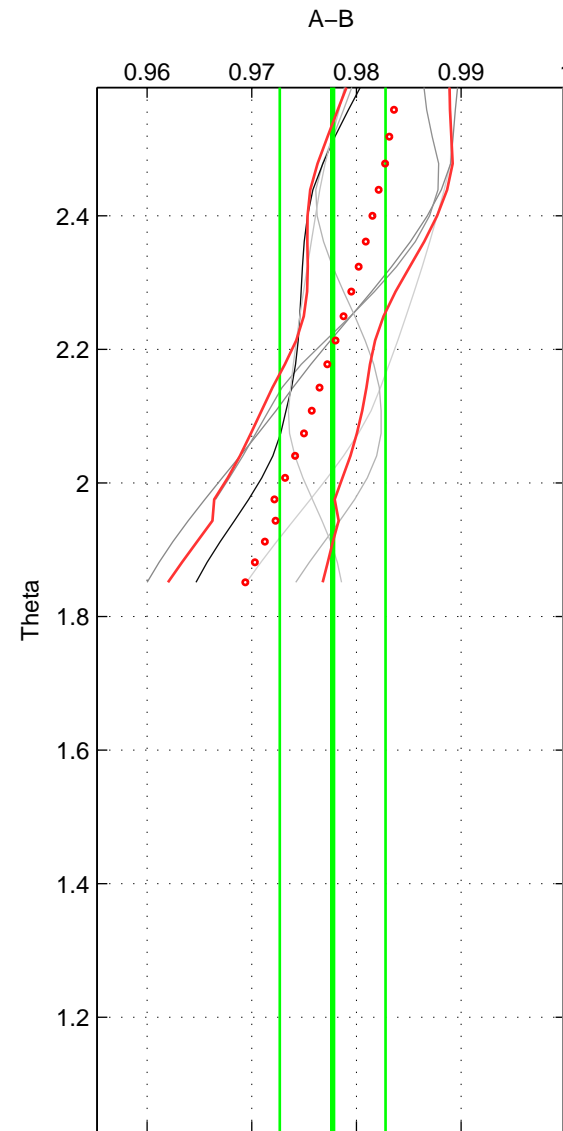

Cruise A (red). Date: Jan 1994 Cruisename: 576-49K619940107

Cruise B (blue). Date: Jul 2005 Cruisename: 669-49UF20050615

*** "Favourite" values are means of spaces 1 2.

| | Offset | O.StDev | Ratio | R.Stdev | Rating |
|--------|--------|---------|-------|---------|--------|
| SIGMA: | -0.913 | 0.199 | 0.978 | 0.005 | 3 |
| THETA: | -0.942 | 0.216 | 0.978 | 0.005 | 3 |
| DEPTH: | -1.047 | 0.220 | 0.975 | 0.006 | 2 |
| FAV. : | -0.928 | 0.207 | 0.978 | 0.005 | 3 |

Profiles of A: 3
 Profiles of B: 3
 Diff profs : 6
 WMoffset (A-B): -0.9133
 WMoffset stdev: 0.19853
 WMratio (A/B): 0.97842
 WMratio stdev: 0.0046427

Quality (1-5): 3

Profiles of A: 3
 Profiles of B: 3
 Diff profs : 6
 WMoffset (A-B): -0.94199
 WMoffset stdev: 0.21606
 WMratio (A/B): 0.97773
 WMratio stdev: 0.0050509

Quality (1-5): 3

Profiles of A: 3
 Profiles of B: 3
 Diff profs : 6
 WMoffset (A-B): -1.0472
 WMoffset stdev: 0.2197
 WMratio (A/B): 0.97515
 WMratio stdev: 0.0055503

Quality (1-5): 2

Please note that statistics are bad.