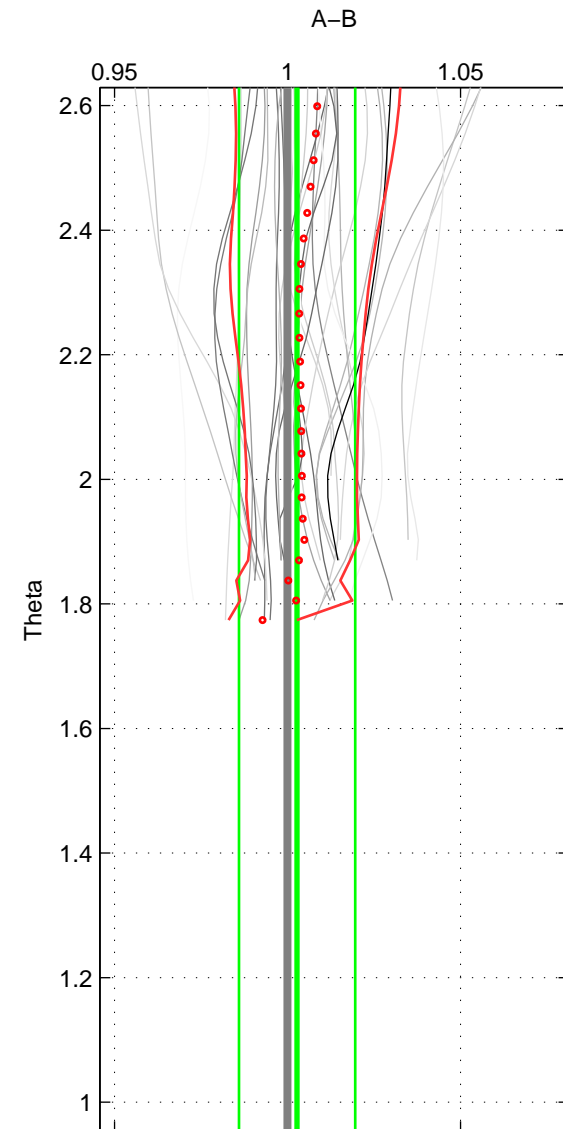

Cruise A (red). Date: May 1985 Cruisename: 495-325019850330

Cruise B (blue). Date: Jul 2005 Cruisename: 669-49UF20050615

\*\*\* "Favourite" values are means of spaces 1 2.

|        | Offset | O.StDev | Ratio | R.Stdev | Rating |
|--------|--------|---------|-------|---------|--------|
| SIGMA: | 0.222  | 0.645   | 1.006 | 0.016   | 4      |
| THETA: | 0.109  | 0.670   | 1.003 | 0.017   | 4      |
| DEPTH: | 0.268  | 0.066   | 1.007 | 0.002   | 3      |
| FAV.:  | 0.165  | 0.658   | 1.004 | 0.016   | 4      |

Profiles of A: 20  
 Profiles of B: 7  
 Diff profs : 29  
 WMoffset (A-B): 0.22163  
 WMoffset stdev: 0.64474  
 WMratio (A/B): 1.0056  
 WMratio stdev: 0.016134

Quality (1-5): 4

Profiles of A: 21  
 Profiles of B: 7  
 Diff profs : 31  
 WMoffset (A-B): 0.10852  
 WMoffset stdev: 0.67026  
 WMratio (A/B): 1.0028  
 WMratio stdev: 0.016807

Quality (1-5): 4

Profiles of A: 20  
 Profiles of B: 7  
 Diff profs : 29  
 WMoffset (A-B): 0.26754  
 WMoffset stdev: 0.066067  
 WMratio (A/B): 1.0067  
 WMratio stdev: 0.0016169

Quality (1-5): 3

Please note that statistics are bad.