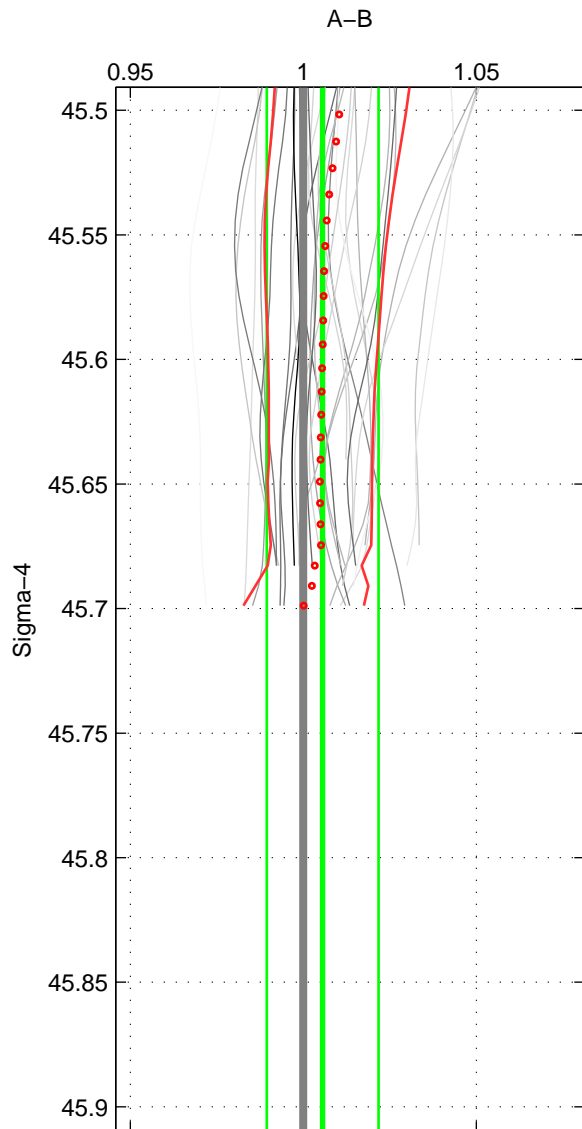

Cruise A (red). Date: May 1985 Cruisename: 495-325019850330

Cruise B (blue). Date: Jul 2005 Cruisename: 669-49UF20050615

\*\*\* "Favourite" values are means of spaces 1 2.

|        | Offset | O.StDev | Ratio | R.Stdev | Rating |
|--------|--------|---------|-------|---------|--------|
| SIGMA: | 0.222  | 0.645   | 1.006 | 0.016   | 4      |
| THETA: | 0.109  | 0.670   | 1.003 | 0.017   | 4      |
| DEPTH: | 0.268  | 0.066   | 1.007 | 0.002   | 3      |
| FAV.:  | 0.165  | 0.658   | 1.004 | 0.016   | 4      |

Profiles of A: 20  
 Profiles of B: 7  
 Diff profs : 29  
 WMoffset (A-B): 0.22163  
 WMoffset stdev: 0.64474  
 WMratio (A/B): 1.0056  
 WMratio stdev: 0.016134

Quality (1-5): 4

Profiles of A: 21  
 Profiles of B: 7  
 Diff profs : 31  
 WMoffset (A-B): 0.10852  
 WMoffset stdev: 0.67026  
 WMratio (A/B): 1.0028  
 WMratio stdev: 0.016807

Quality (1-5): 4

Profiles of A: 20  
 Profiles of B: 7  
 Diff profs : 29  
 WMoffset (A-B): 0.26754  
 WMoffset stdev: 0.066067  
 WMratio (A/B): 1.0067  
 WMratio stdev: 0.0016169

Quality (1-5): 3

Please note that statistics are bad.