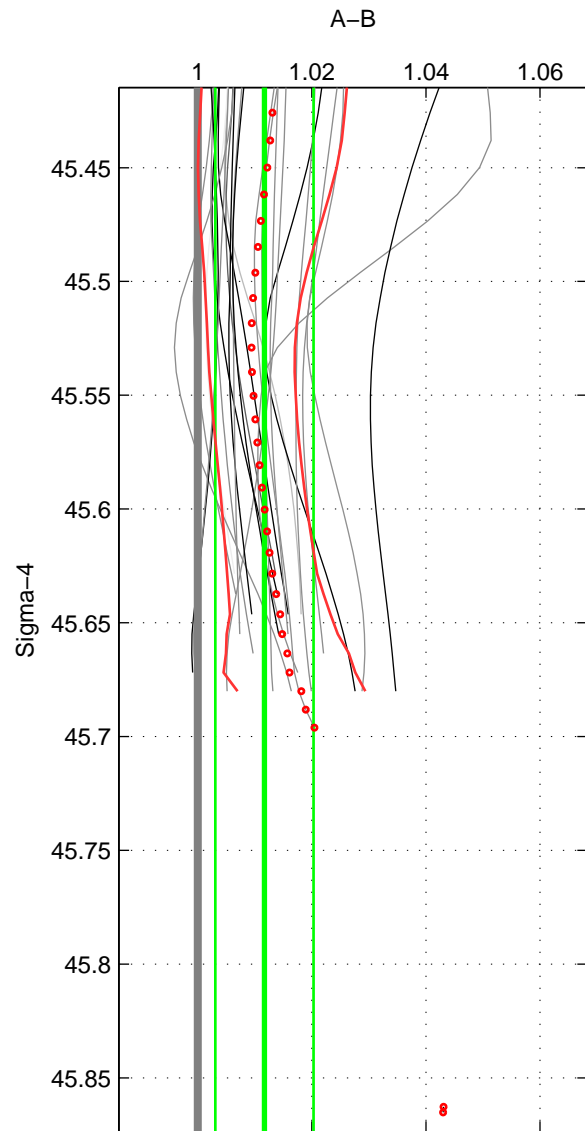

Cruise A (red). Date: Jul 2001 Cruisename: 656-49UF20010710
 Cruise B (blue). Date: Jul 1997 Cruisename: 682-49UP19970623

*** "Favourite" values are means of spaces 1 2.

	Offset	O.StDev	Ratio	R.Stdev	Rating
SIGMA:	0.456	0.333	1.012	0.009	5
THETA:	0.610	0.399	1.016	0.011	5
DEPTH:	1.085	0.526	1.030	0.015	3
FAV.:	0.533	0.366	1.014	0.010	5

Profiles of A: 34
 Profiles of B: 7
 Diff profs: 23
 WMoffset (A-B): 0.45602
 WMoffset stdev: 0.33328
 WMratio (A/B): 1.0117
 WMratio stdev: 0.0085971

Quality (1-5): 5

Profiles of A: 34
 Profiles of B: 7
 Diff profs: 23
 WMoffset (A-B): 0.61038
 WMoffset stdev: 0.39858
 WMratio (A/B): 1.0159
 WMratio stdev: 0.010534

Quality (1-5): 5

Profiles of A: 34
 Profiles of B: 7
 Diff profs: 23
 WMoffset (A-B): 1.0854
 WMoffset stdev: 0.52571
 WMratio (A/B): 1.0303
 WMratio stdev: 0.015331

Quality (1-5): 3

Please note that statistics are bad.