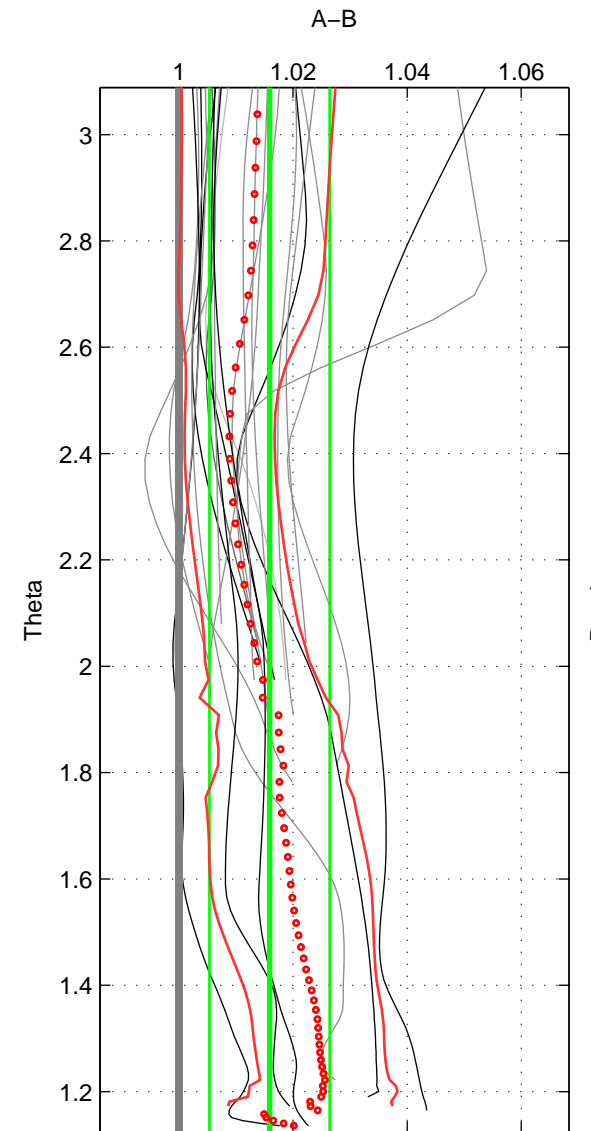

Cruise A (red). Date: Jul 2001 Cruisename: 656-49UF20010710
 Cruise B (blue). Date: Jul 1997 Cruisename: 682-49UP19970623

*** "Favourite" values are means of spaces 1 2.

	Offset	O.StDev	Ratio	R.Stdev	Rating
SIGMA:	0.456	0.333	1.012	0.009	5
THETA:	0.610	0.399	1.016	0.011	5
DEPTH:	1.085	0.526	1.030	0.015	3
FAV.:	0.533	0.366	1.014	0.010	5

Profiles of A: 34
 Profiles of B: 7
 Diff profs: 23
 WMoffset (A-B): 0.45602
 WMoffset stdev: 0.33328
 WMratio (A/B): 1.0117
 WMratio stdev: 0.0085971

Quality (1-5): 5

Profiles of A: 34
 Profiles of B: 7
 Diff profs: 23
 WMoffset (A-B): 0.61038
 WMoffset stdev: 0.39858
 WMratio (A/B): 1.0159
 WMratio stdev: 0.010534

Quality (1-5): 5

Profiles of A: 34
 Profiles of B: 7
 Diff profs: 23
 WMoffset (A-B): 1.0854
 WMoffset stdev: 0.52571
 WMratio (A/B): 1.0303
 WMratio stdev: 0.015331

Quality (1-5): 3

Please note that statistics are bad.