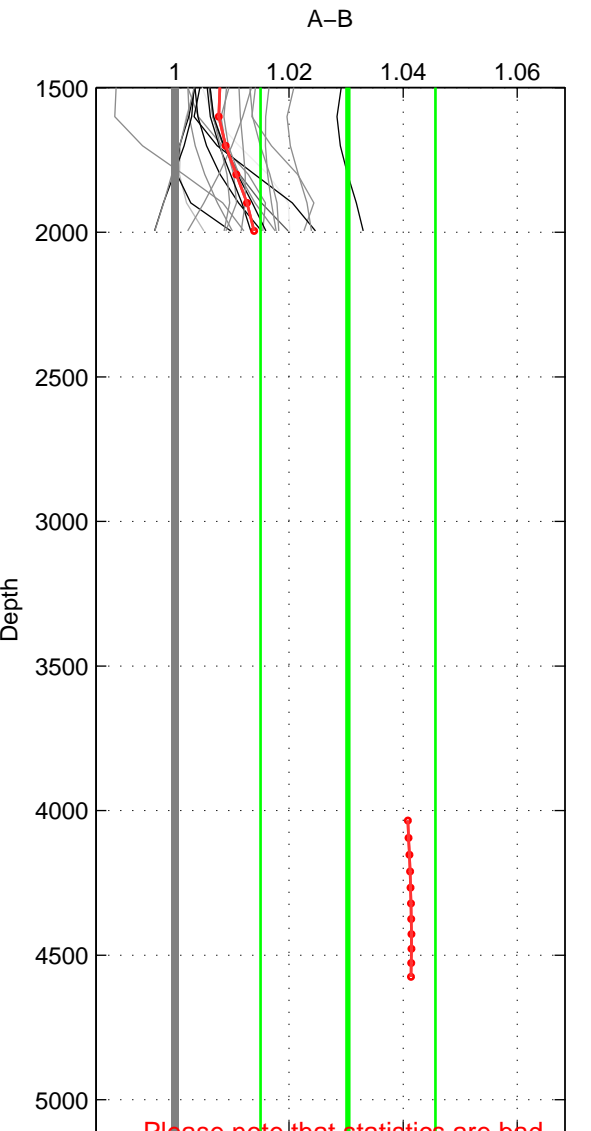

Cruise A (red). Date: Jul 2001 Cruisename: 656-49UF20010710
 Cruise B (blue). Date: Jul 1997 Cruisename: 682-49UP19970623

*** "Favourite" values are means of spaces 1 2.

	Offset	O.StDev	Ratio	R.Stdev	Rating
SIGMA:	0.456	0.333	1.012	0.009	5
THETA:	0.610	0.399	1.016	0.011	5
DEPTH:	1.085	0.526	1.030	0.015	3
FAV.:	0.533	0.366	1.014	0.010	5

Profiles of A: 34
 Profiles of B: 7
 Diff profs: 23
 WMoffset (A-B): 0.45602
 WMoffset stdev: 0.33328
 WMratio (A/B): 1.0117
 WMratio stdev: 0.0085971

Quality (1-5): 5

Profiles of A: 34
 Profiles of B: 7
 Diff profs: 23
 WMoffset (A-B): 0.61038
 WMoffset stdev: 0.39858
 WMratio (A/B): 1.0159
 WMratio stdev: 0.010534

Quality (1-5): 5

Profiles of A: 34
 Profiles of B: 7
 Diff profs: 23
 WMoffset (A-B): 1.0854
 WMoffset stdev: 0.52571
 WMratio (A/B): 1.0303
 WMratio stdev: 0.015331

Quality (1-5): 3

Please note that statistics are bad.