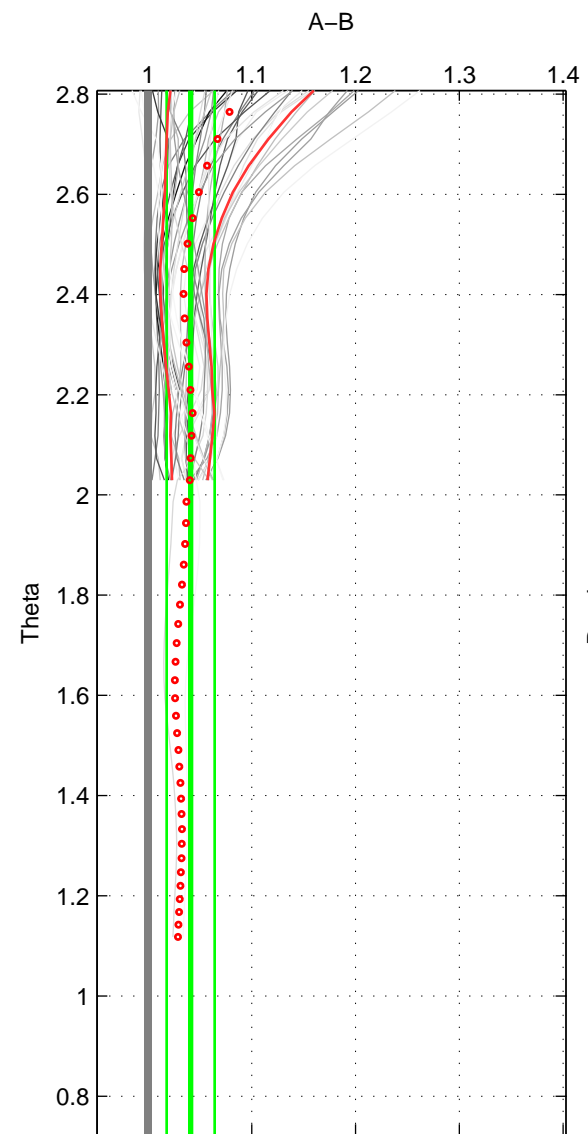

Cruise A (red). Date: Jan 1993 Cruisename: 144-06MT19921227
 Cruise B (blue). Date: Mar 2010 Cruisename: 256-33RO20100308

*** "Favourite" values are means of spaces 1 3.

	Offset	O.StDev	Ratio	R.Stdev	Rating
SIGMA:	0.799	0.397	1.032	0.016	5
THETA:	1.014	0.566	1.041	0.023	4
DEPTH:	0.841	0.406	1.034	0.017	5
FAV.:	0.820	0.401	1.033	0.016	5

Profiles of A: 8
 Profiles of B: 8
 Diff profs: 45
 WMOffset (A-B): 0.79905
 WMOffset stdev: 0.39661
 WMratio (A/B): 1.0323
 WMratio stdev: 0.016105

Quality (1-5): 5

Profiles of A: 8
 Profiles of B: 8
 Diff profs: 45
 WMOffset (A-B): 1.0143
 WMOffset stdev: 0.56601
 WMratio (A/B): 1.0411
 WMratio stdev: 0.023112

Quality (1-5): 4

Profiles of A: 8
 Profiles of B: 8
 Diff profs: 45
 WMOffset (A-B): 0.84075
 WMOffset stdev: 0.40626
 WMratio (A/B): 1.0342
 WMratio stdev: 0.016716

Quality (1-5): 5