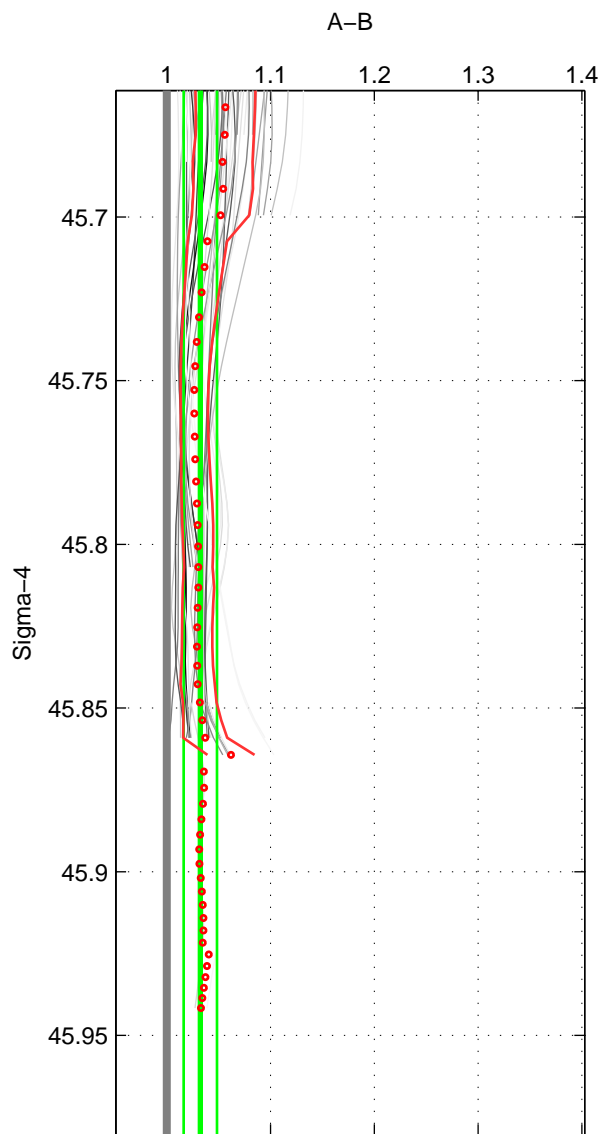

Cruise A (red). Date: Jan 1993 Cruisename: 144-06MT19921227
 Cruise B (blue). Date: Mar 2010 Cruisename: 256-33RO20100308

*** "Favourite" values are means of spaces 1 3.

	Offset	O.StDev	Ratio	R.Stdev	Rating
SIGMA:	0.799	0.397	1.032	0.016	5
THETA:	1.014	0.566	1.041	0.023	4
DEPTH:	0.841	0.406	1.034	0.017	5
FAV.:	0.820	0.401	1.033	0.016	5

Profiles of A: 8
 Profiles of B: 8
 Diff profs: 45
 WMOffset (A-B): 0.79905
 WMOffset stdev: 0.39661
 WMratio (A/B): 1.0323
 WMratio stdev: 0.016105

Quality (1-5): 5

Profiles of A: 8
 Profiles of B: 8
 Diff profs: 45
 WMOffset (A-B): 1.0143
 WMOffset stdev: 0.56601
 WMratio (A/B): 1.0411
 WMratio stdev: 0.023112

Quality (1-5): 4

Profiles of A: 8
 Profiles of B: 8
 Diff profs: 45
 WMOffset (A-B): 0.84075
 WMOffset stdev: 0.40626
 WMratio (A/B): 1.0342
 WMratio stdev: 0.016716

Quality (1-5): 5