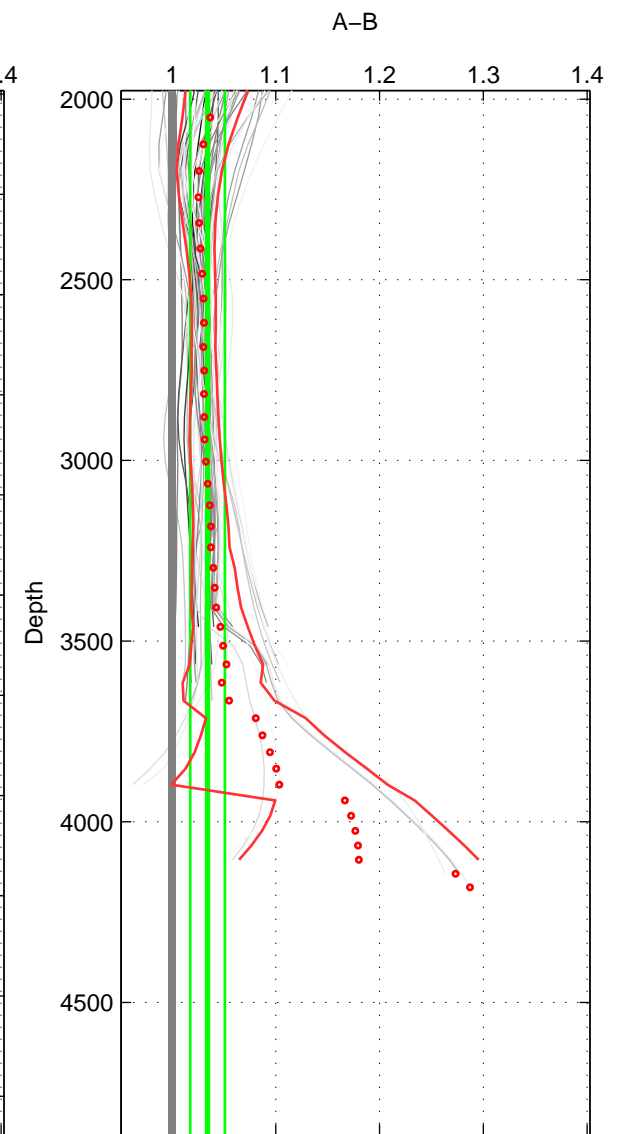

Cruise A (red). Date: Jan 1993 Cruisename: 144-06MT19921227
 Cruise B (blue). Date: Mar 2010 Cruisename: 256-33RO20100308

*** "Favourite" values are means of spaces 1 3.

	Offset	O.StDev	Ratio	R.Stdev	Rating
SIGMA:	0.799	0.397	1.032	0.016	5
THETA:	1.014	0.566	1.041	0.023	4
DEPTH:	0.841	0.406	1.034	0.017	5
FAV.:	0.820	0.401	1.033	0.016	5

Profiles of A: 8
 Profiles of B: 8
 Diff profs: 45
 WMOffset (A-B): 0.79905
 WMOffset stdev: 0.39661
 WMratio (A/B): 1.0323
 WMratio stdev: 0.016105

Quality (1-5): 5

Profiles of A: 8
 Profiles of B: 8
 Diff profs: 45
 WMOffset (A-B): 1.0143
 WMOffset stdev: 0.56601
 WMratio (A/B): 1.0411
 WMratio stdev: 0.023112

Quality (1-5): 4

Profiles of A: 8
 Profiles of B: 8
 Diff profs: 45
 WMOffset (A-B): 0.84075
 WMOffset stdev: 0.40626
 WMratio (A/B): 1.0342
 WMratio stdev: 0.016716

Quality (1-5): 5