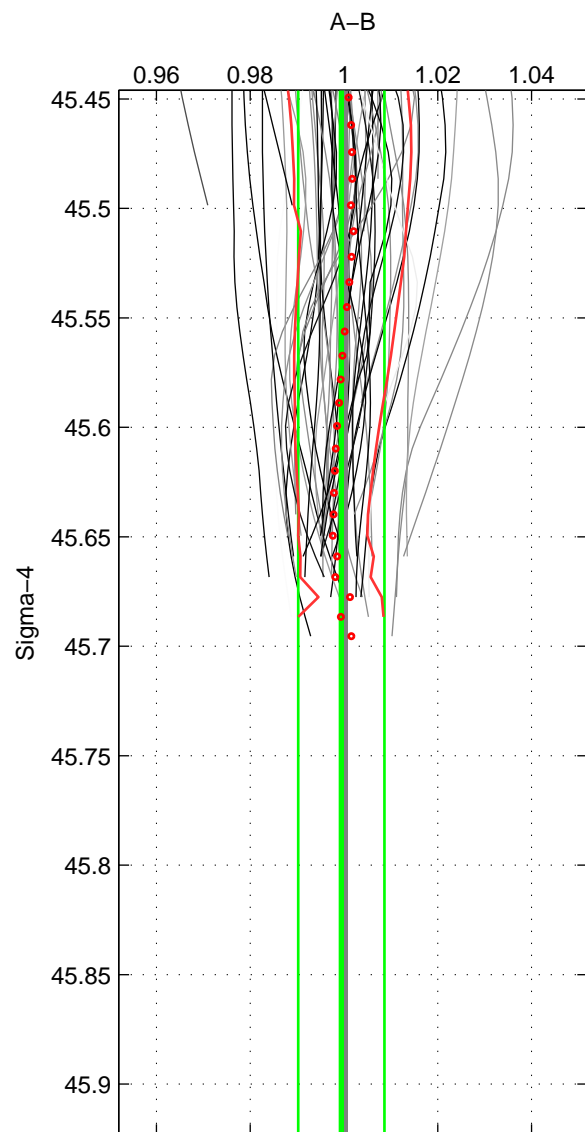

Cruise A (red). Date: Feb 2003 Cruisename: 660-49UF20030225

Cruise B (blue). Date: Jul 2005 Cruisename: 669-49UF20050615

*** "Favourite" values are those of space 2.

	Offset	O.StDev	Ratio	R.Stdev	Rating
SIGMA:	-0.024	0.365	0.999	0.009	4
THETA:	-0.061	0.423	0.999	0.011	5
DEPTH:	0.033	0.064	1.001	0.002	3
FAV. :	-0.061	0.423	0.999	0.011	5

Profiles of A: 44
 Profiles of B: 24
 Diff profs : 52
 WMoffset (A-B): -0.023862
 WMoffset stdev: 0.36516
 WMratio (A/B): 0.99942
 WMratio stdev: 0.0091808

Quality (1-5): 4

Profiles of A: 44
 Profiles of B: 24
 Diff profs : 52
 WMoffset (A-B): -0.061155
 WMoffset stdev: 0.4229
 WMratio (A/B): 0.9985
 WMratio stdev: 0.010538

Quality (1-5): 5

Profiles of A: 44
 Profiles of B: 24
 Diff profs : 52
 WMoffset (A-B): 0.033039
 WMoffset stdev: 0.064123
 WMratio (A/B): 1.0008
 WMratio stdev: 0.0016533

Quality (1-5): 3

Please note that statistics are bad.