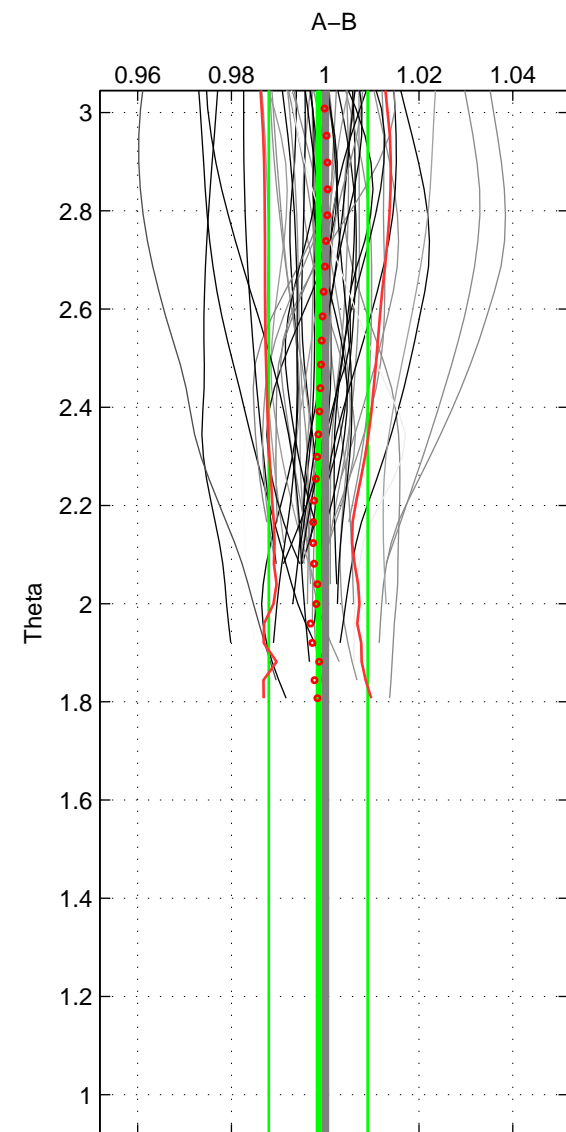

Cruise A (red). Date: Feb 2003 Cruisename: 660-49UF20030225

Cruise B (blue). Date: Jul 2005 Cruisename: 669-49UF20050615

*** "Favourite" values are those of space 2.

	Offset	O.StDev	Ratio	R.Stdev	Rating
SIGMA:	-0.024	0.365	0.999	0.009	4
THETA:	-0.061	0.423	0.999	0.011	5
DEPTH:	0.033	0.064	1.001	0.002	3
FAV. :	-0.061	0.423	0.999	0.011	5

Profiles of A: 44
 Profiles of B: 24
 Diff profs : 52
 WMoffset (A-B): -0.023862
 WMoffset stdev: 0.36516
 WMratio (A/B): 0.99942
 WMratio stdev: 0.0091808

Quality (1-5): 4

Profiles of A: 44
 Profiles of B: 24
 Diff profs : 52
 WMoffset (A-B): -0.061155
 WMoffset stdev: 0.4229
 WMratio (A/B): 0.9985
 WMratio stdev: 0.010538

Quality (1-5): 5

Profiles of A: 44
 Profiles of B: 24
 Diff profs : 52
 WMoffset (A-B): 0.033039
 WMoffset stdev: 0.064123
 WMratio (A/B): 1.0008
 WMratio stdev: 0.0016533

Quality (1-5): 3

Please note that statistics are bad.