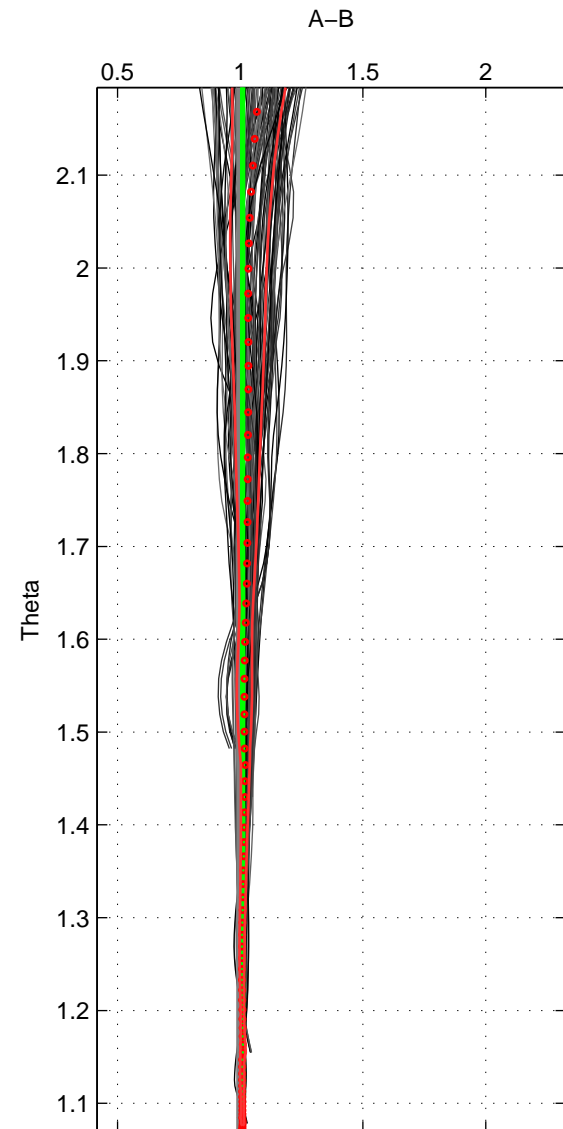

Cruise A (red). Date: Jun 1999 Cruisename: 578-49K619990523

Cruise B (blue). Date: Oct 2007 Cruisename: 613-49NZ20071008

*** "Favourite" values are means of spaces 1 2 3.

	Offset	O.StDev	Ratio	R.Stdev	Rating
SIGMA:	1.458	1.543	1.011	0.010	5
THETA:	1.456	0.671	1.010	0.004	5
DEPTH:	1.293	1.261	1.008	0.008	5
FAV. :	1.402	1.158	1.010	0.007	5

Profiles of A: 33
 Profiles of B: 38
 Diff profs : 100
 WMoffset (A-B): 1.4579
 WMoffset stdev: 1.5427
 WMratio (A/B): 1.0113
 WMratio stdev: 0.010327

Quality (1-5): 5

Profiles of A: 33
 Profiles of B: 38
 Diff profs : 100
 WMoffset (A-B): 1.4559
 WMoffset stdev: 0.67095
 WMratio (A/B): 1.0096
 WMratio stdev: 0.0038559

Quality (1-5): 5

Profiles of A: 33
 Profiles of B: 38
 Diff profs : 100
 WMoffset (A-B): 1.2932
 WMoffset stdev: 1.2614
 WMratio (A/B): 1.0084
 WMratio stdev: 0.0078462

Quality (1-5): 5