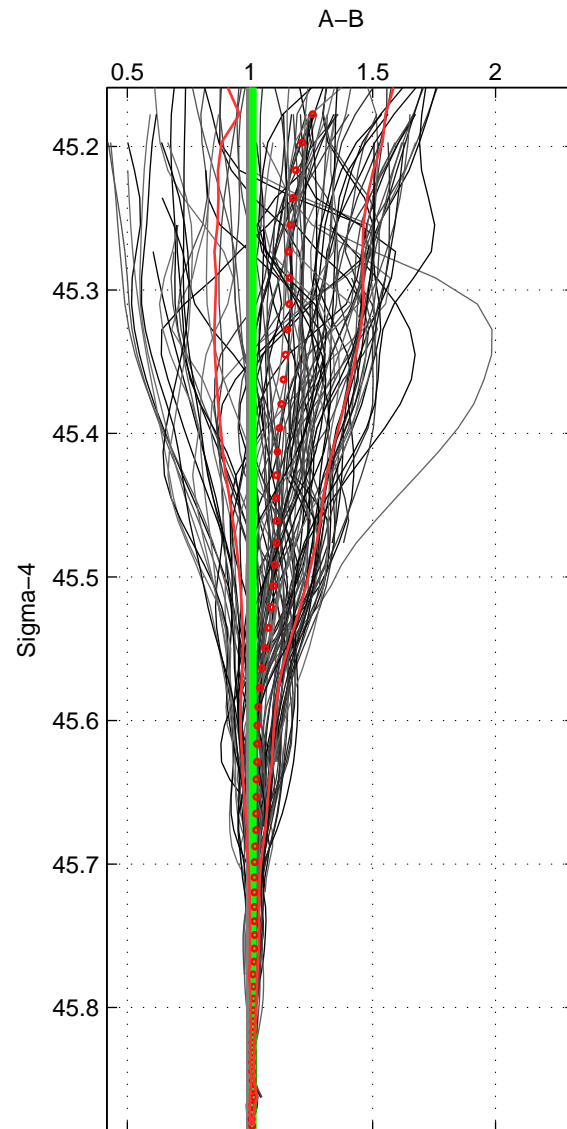

Cruise A (red). Date: Jun 1999 Cruisename: 578-49K619990523

Cruise B (blue). Date: Oct 2007 Cruisename: 613-49NZ20071008

*** "Favourite" values are means of spaces 1 2 3.

	Offset	O.StDev	Ratio	R.Stdev	Rating
SIGMA:	1.458	1.543	1.011	0.010	5
THETA:	1.456	0.671	1.010	0.004	5
DEPTH:	1.293	1.261	1.008	0.008	5
FAV. :	1.402	1.158	1.010	0.007	5

Profiles of A: 33
 Profiles of B: 38
 Diff profs : 100
 WMoffset (A-B): 1.4579
 WMoffset stdev: 1.5427
 WMratio (A/B): 1.0113
 WMratio stdev: 0.010327

Quality (1-5): 5

Profiles of A: 33
 Profiles of B: 38
 Diff profs : 100
 WMoffset (A-B): 1.4559
 WMoffset stdev: 0.67095
 WMratio (A/B): 1.0096
 WMratio stdev: 0.0038559

Quality (1-5): 5

Profiles of A: 33
 Profiles of B: 38
 Diff profs : 100
 WMoffset (A-B): 1.2932
 WMoffset stdev: 1.2614
 WMratio (A/B): 1.0084
 WMratio stdev: 0.0078462

Quality (1-5): 5