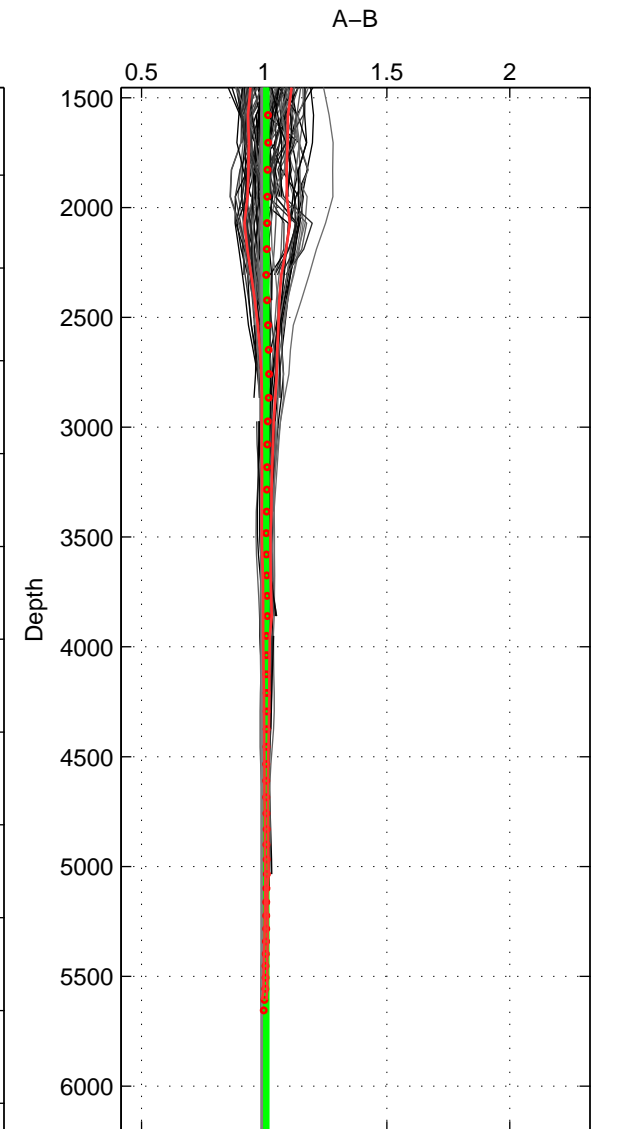

Cruise A (red). Date: Jun 1999 Cruisename: 578-49K619990523

Cruise B (blue). Date: Oct 2007 Cruisename: 613-49NZ20071008

*** "Favourite" values are means of spaces 1 2 3.

	Offset	O.StDev	Ratio	R.Stdev	Rating
SIGMA:	1.458	1.543	1.011	0.010	5
THETA:	1.456	0.671	1.010	0.004	5
DEPTH:	1.293	1.261	1.008	0.008	5
FAV. :	1.402	1.158	1.010	0.007	5

Profiles of A: 33
 Profiles of B: 38
 Diff profs : 100
 WMoffset (A-B): 1.4579
 WMoffset stdev: 1.5427
 WMratio (A/B): 1.0113
 WMratio stdev: 0.010327

Quality (1-5): 5

Profiles of A: 33
 Profiles of B: 38
 Diff profs : 100
 WMoffset (A-B): 1.4559
 WMoffset stdev: 0.67095
 WMratio (A/B): 1.0096
 WMratio stdev: 0.0038559

Quality (1-5): 5

Profiles of A: 33
 Profiles of B: 38
 Diff profs : 100
 WMoffset (A-B): 1.2932
 WMoffset stdev: 1.2614
 WMratio (A/B): 1.0084
 WMratio stdev: 0.0078462

Quality (1-5): 5