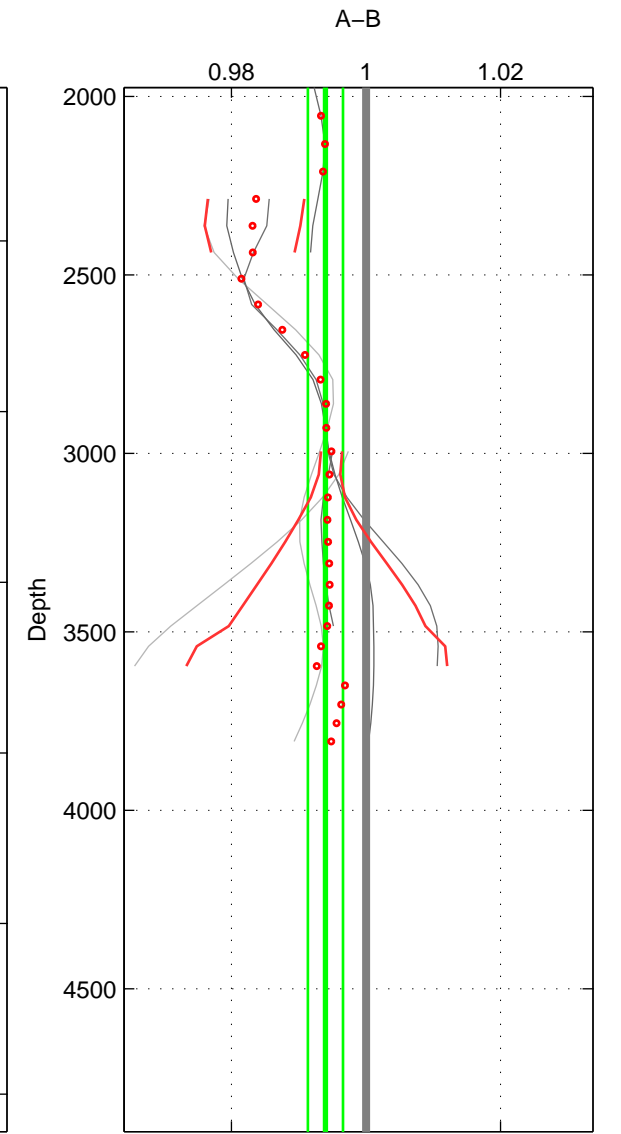

Cruise A (red). Date: Jun 2006 Cruisename: 171-06MT20060606  
 Cruise B (blue). Date: Mar 2008 Cruisename: 266-35A320080223

\*\*\* "Favourite" values are means of spaces 2 3.

	Offset	O.StDev	Ratio	R.Stdev	Rating
SIGMA:	-2.225	1.224	0.991	0.005	2
THETA:	-1.943	0.644	0.992	0.003	3
DEPTH:	-1.492	0.644	0.994	0.003	3
FAV. :	-1.718	0.644	0.993	0.003	3

Profiles of A: 4  
 Profiles of B: 4  
 Diff profs : 6  
 WMoffset (A-B): -2.225  
 WMoffset stdev: 1.2244  
 WMratio (A/B): 0.9911  
 WMratio stdev: 0.0048603

Quality (1-5): 2

Profiles of A: 4  
 Profiles of B: 4  
 Diff profs : 6  
 WMoffset (A-B): -1.9428  
 WMoffset stdev: 0.64422  
 WMratio (A/B): 0.99214  
 WMratio stdev: 0.0025642

Quality (1-5): 3

Profiles of A: 4  
 Profiles of B: 4  
 Diff profs : 6  
 WMoffset (A-B): -1.4922  
 WMoffset stdev: 0.64394  
 WMratio (A/B): 0.99396  
 WMratio stdev: 0.0026027

Quality (1-5): 3