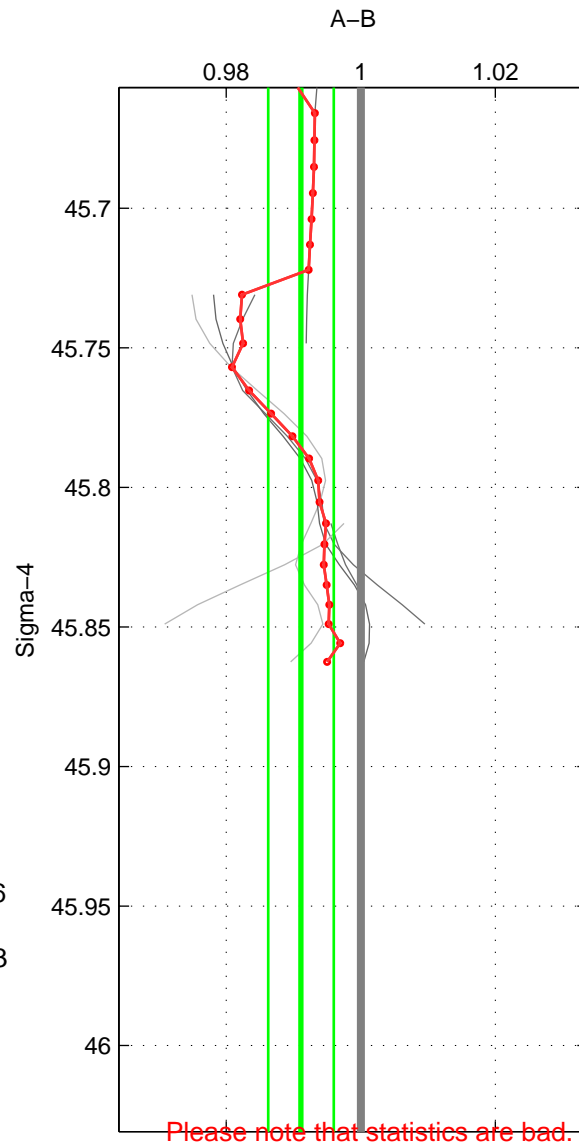

Cruise A (red). Date: Jun 2006 Cruisename: 171-06MT20060606  
 Cruise B (blue). Date: Mar 2008 Cruisename: 266-35A320080223

\*\*\* "Favourite" values are means of spaces 2 3.

	Offset	O.StDev	Ratio	R.Stdev	Rating
SIGMA:	-2.225	1.224	0.991	0.005	2
THETA:	-1.943	0.644	0.992	0.003	3
DEPTH:	-1.492	0.644	0.994	0.003	3
FAV. :	-1.718	0.644	0.993	0.003	3

Profiles of A: 4  
 Profiles of B: 4  
 Diff profs : 6  
 WMoffset (A-B): -2.225  
 WMoffset stdev: 1.2244  
 WMratio (A/B): 0.9911  
 WMratio stdev: 0.0048603

Quality (1-5): 2

Profiles of A: 4  
 Profiles of B: 4  
 Diff profs : 6  
 WMoffset (A-B): -1.9428  
 WMoffset stdev: 0.64422  
 WMratio (A/B): 0.99214  
 WMratio stdev: 0.0025642

Quality (1-5): 3

Profiles of A: 4  
 Profiles of B: 4  
 Diff profs : 6  
 WMoffset (A-B): -1.4922  
 WMoffset stdev: 0.64394  
 WMratio (A/B): 0.99396  
 WMratio stdev: 0.0026027

Quality (1-5): 3