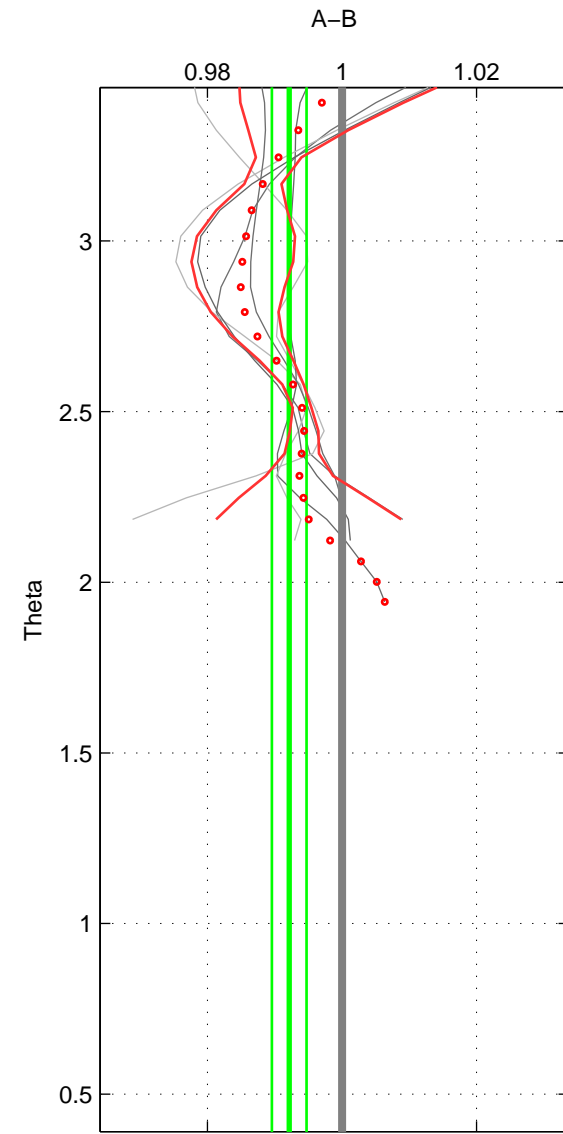

Cruise A (red). Date: Jun 2006 Cruisename: 171-06MT20060606  
 Cruise B (blue). Date: Mar 2008 Cruisename: 266-35A320080223

\*\*\* "Favourite" values are means of spaces 2 3.

	Offset	O.StDev	Ratio	R.Stdev	Rating
SIGMA:	-2.225	1.224	0.991	0.005	2
THETA:	-1.943	0.644	0.992	0.003	3
DEPTH:	-1.492	0.644	0.994	0.003	3
FAV. :	-1.718	0.644	0.993	0.003	3

Profiles of A: 4  
 Profiles of B: 4  
 Diff profs : 6  
 WMoffset (A-B): -2.225  
 WMoffset stdev: 1.2244  
 WMratio (A/B): 0.9911  
 WMratio stdev: 0.0048603

Quality (1-5): 2

Profiles of A: 4  
 Profiles of B: 4  
 Diff profs : 6  
 WMoffset (A-B): -1.9428  
 WMoffset stdev: 0.64422  
 WMratio (A/B): 0.99214  
 WMratio stdev: 0.0025642

Quality (1-5): 3

Profiles of A: 4  
 Profiles of B: 4  
 Diff profs : 6  
 WMoffset (A-B): -1.4922  
 WMoffset stdev: 0.64394  
 WMratio (A/B): 0.99396  
 WMratio stdev: 0.0026027

Quality (1-5): 3