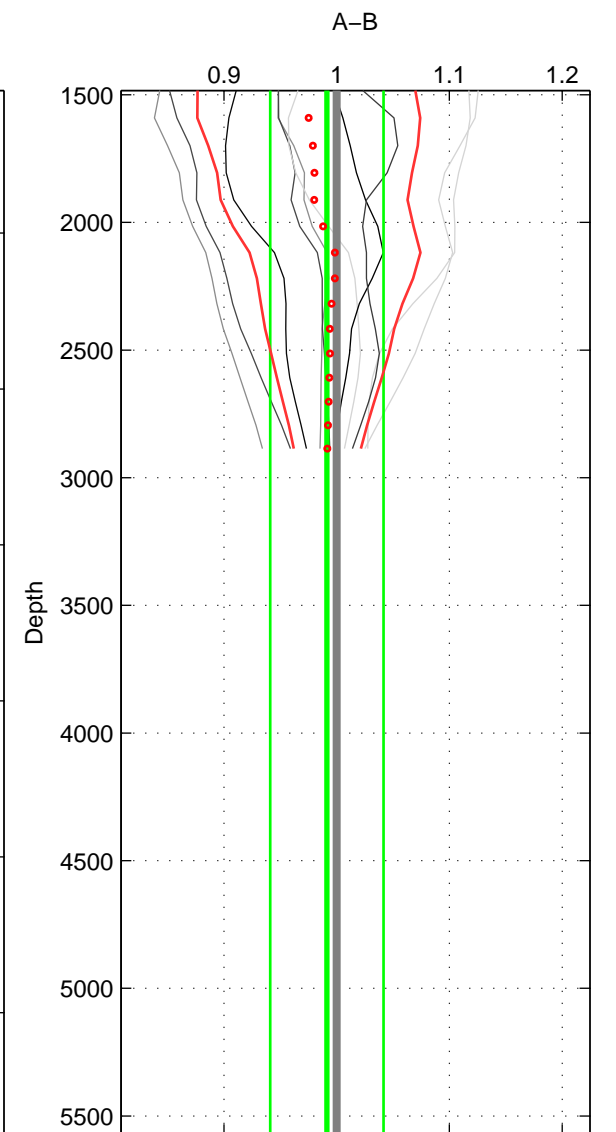

Cruise A (red). Date: Sep 1999 Cruisename: 554-49HG19990804

Cruise B (blue). Date: Jul 2001 Cruisename: 575-49HO20010710

*** "Favourite" values are means of spaces 1 2.

	Offset	O.StDev	Ratio	R.Stdev	Rating
SIGMA:	-1.102	0.873	0.987	0.011	4
THETA:	-1.127	1.378	0.989	0.016	4
DEPTH:	-1.045	5.101	0.991	0.050	3
FAV. :	-1.115	1.125	0.988	0.014	4

Profiles of A: 5
 Profiles of B: 6
 Diff profs : 10
 WMoffset (A-B): -1.102
 WMoffset stdev: 0.8733
 WMratio (A/B): 0.98744
 WMratio stdev: 0.011194

Quality (1-5): 4

Profiles of A: 5
 Profiles of B: 6
 Diff profs : 10
 WMoffset (A-B): -1.1274
 WMoffset stdev: 1.3775
 WMratio (A/B): 0.9886
 WMratio stdev: 0.016305

Quality (1-5): 4

Profiles of A: 5
 Profiles of B: 6
 Diff profs : 10
 WMoffset (A-B): -1.0449
 WMoffset stdev: 5.1011
 WMratio (A/B): 0.9913
 WMratio stdev: 0.050234

Quality (1-5): 3