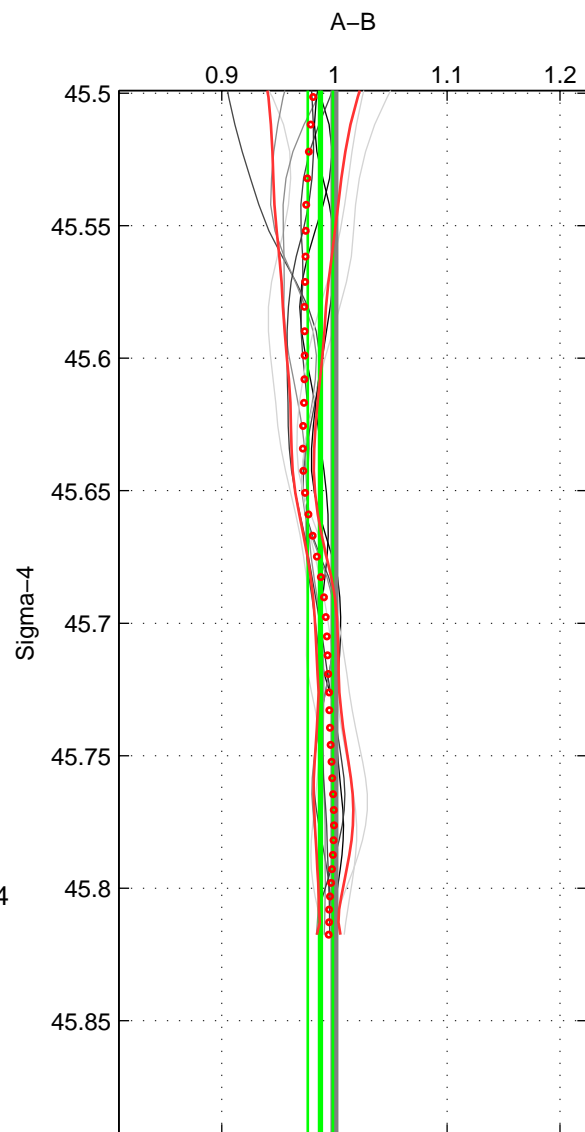

Cruise A (red). Date: Sep 1999 Cruisename: 554-49HG19990804

Cruise B (blue). Date: Jul 2001 Cruisename: 575-49HO20010710

*** "Favourite" values are means of spaces 1 2.

	Offset	O.StDev	Ratio	R.Stdev	Rating
SIGMA:	-1.102	0.873	0.987	0.011	4
THETA:	-1.127	1.378	0.989	0.016	4
DEPTH:	-1.045	5.101	0.991	0.050	3
FAV. :	-1.115	1.125	0.988	0.014	4

Profiles of A: 5
 Profiles of B: 6
 Diff profs : 10
 WMoffset (A-B): -1.102
 WMoffset stdev: 0.8733
 WMratio (A/B): 0.98744
 WMratio stdev: 0.011194

Quality (1-5): 4

Profiles of A: 5
 Profiles of B: 6
 Diff profs : 10
 WMoffset (A-B): -1.1274
 WMoffset stdev: 1.3775
 WMratio (A/B): 0.9886
 WMratio stdev: 0.016305

Quality (1-5): 4

Profiles of A: 5
 Profiles of B: 6
 Diff profs : 10
 WMoffset (A-B): -1.0449
 WMoffset stdev: 5.1011
 WMratio (A/B): 0.9913
 WMratio stdev: 0.050234

Quality (1-5): 3