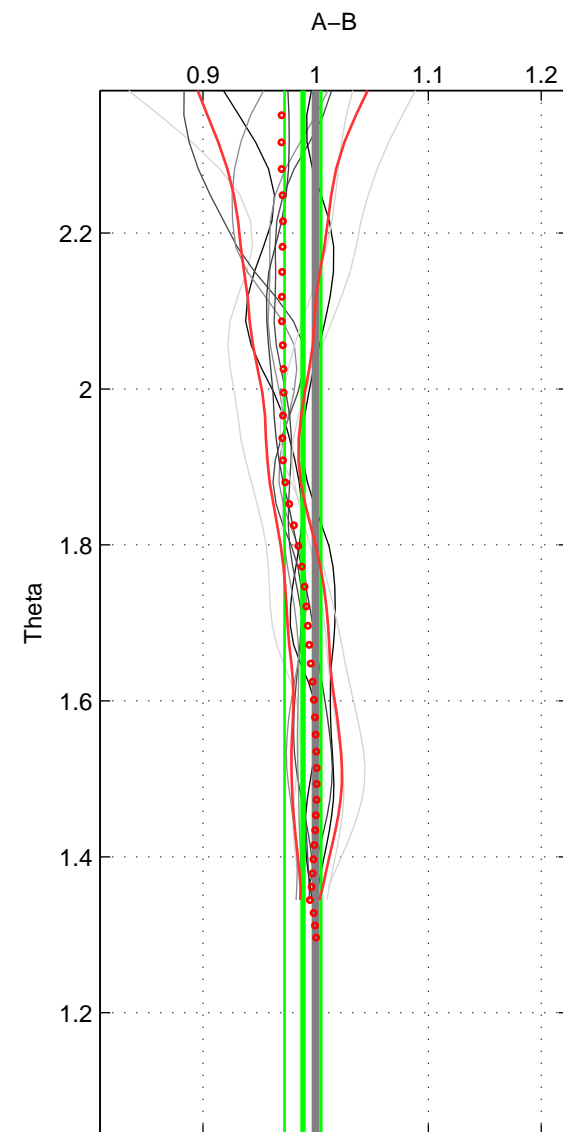

Cruise A (red). Date: Sep 1999 Cruisename: 554-49HG19990804

Cruise B (blue). Date: Jul 2001 Cruisename: 575-49HO20010710

*** "Favourite" values are means of spaces 1 2.

	Offset	O.StDev	Ratio	R.Stdev	Rating
SIGMA:	-1.102	0.873	0.987	0.011	4
THETA:	-1.127	1.378	0.989	0.016	4
DEPTH:	-1.045	5.101	0.991	0.050	3
FAV. :	-1.115	1.125	0.988	0.014	4

Profiles of A: 5
 Profiles of B: 6
 Diff profs : 10
 WMoffset (A-B): -1.102
 WMoffset stdev: 0.8733
 WMratio (A/B): 0.98744
 WMratio stdev: 0.011194

Quality (1-5): 4

Profiles of A: 5
 Profiles of B: 6
 Diff profs : 10
 WMoffset (A-B): -1.1274
 WMoffset stdev: 1.3775
 WMratio (A/B): 0.9886
 WMratio stdev: 0.016305

Quality (1-5): 4

Profiles of A: 5
 Profiles of B: 6
 Diff profs : 10
 WMoffset (A-B): -1.0449
 WMoffset stdev: 5.1011
 WMratio (A/B): 0.9913
 WMratio stdev: 0.050234

Quality (1-5): 3