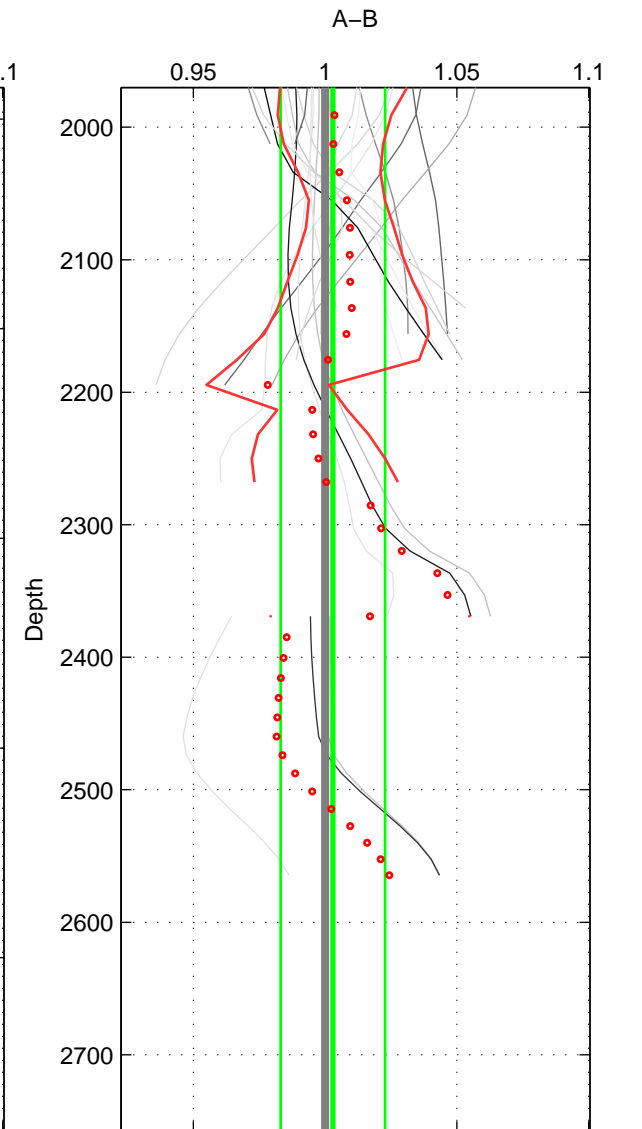

Cruise A (red). Date: Aug 1997 Cruisename: 63-34AR19970805  
 Cruise B (blue). Date: Aug 1997 Cruisename: 155-06MT19970815

\*\*\* "Favourite" values are means of spaces 1 2.

|        | Offset | O.StDev | Ratio | R.Stdev | Rating |
|--------|--------|---------|-------|---------|--------|
| SIGMA: | -3.808 | 1.984   | 0.987 | 0.007   | 4      |
| THETA: | -3.653 | 1.920   | 0.988 | 0.006   | 4      |
| DEPTH: | 0.848  | 5.792   | 1.003 | 0.020   | 3      |
| FAV. : | -3.731 | 1.952   | 0.988 | 0.006   | 4      |

Profiles of A: 7  
 Profiles of B: 7  
 Diff profs : 30  
 WMoffset (A-B): -3.8082  
 WMoffset stdev: 1.9841  
 WMratio (A/B): 0.98729  
 WMratio stdev: 0.0065157

Quality (1-5): 4

Profiles of A: 7  
 Profiles of B: 7  
 Diff profs : 27  
 WMoffset (A-B): -3.653  
 WMoffset stdev: 1.9202  
 WMratio (A/B): 0.98784  
 WMratio stdev: 0.0063117

Quality (1-5): 4

Profiles of A: 7  
 Profiles of B: 7  
 Diff profs : 29  
 WMoffset (A-B): 0.84847  
 WMoffset stdev: 5.7919  
 WMratio (A/B): 1.0029  
 WMratio stdev: 0.019799

Quality (1-5): 3