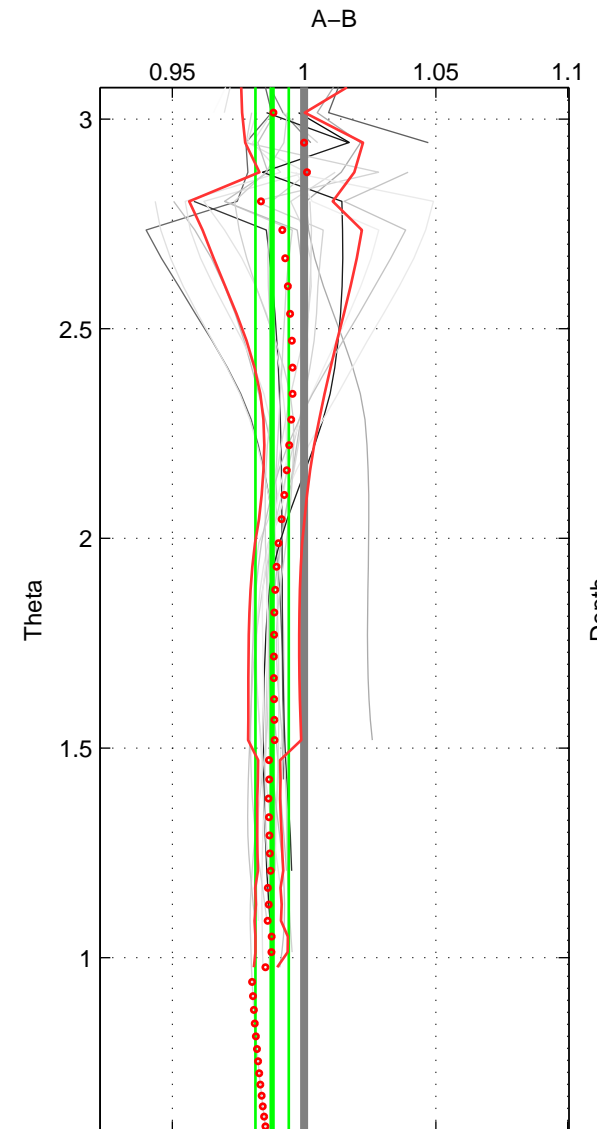

Cruise A (red). Date: Aug 1997 Cruisename: 63-34AR19970805  
 Cruise B (blue). Date: Aug 1997 Cruisename: 155-06MT19970815

\*\*\* "Favourite" values are means of spaces 1 2.

|        | Offset | O.StDev | Ratio | R.Stdev | Rating |
|--------|--------|---------|-------|---------|--------|
| SIGMA: | -3.808 | 1.984   | 0.987 | 0.007   | 4      |
| THETA: | -3.653 | 1.920   | 0.988 | 0.006   | 4      |
| DEPTH: | 0.848  | 5.792   | 1.003 | 0.020   | 3      |
| FAV. : | -3.731 | 1.952   | 0.988 | 0.006   | 4      |

Profiles of A: 7  
 Profiles of B: 7  
 Diff profs : 30  
 WMoffset (A-B): -3.8082  
 WMoffset stdev: 1.9841  
 WMratio (A/B): 0.98729  
 WMratio stdev: 0.0065157

Quality (1-5): 4

Profiles of A: 7  
 Profiles of B: 7  
 Diff profs : 27  
 WMoffset (A-B): -3.653  
 WMoffset stdev: 1.9202  
 WMratio (A/B): 0.98784  
 WMratio stdev: 0.0063117

Quality (1-5): 4

Profiles of A: 7  
 Profiles of B: 7  
 Diff profs : 29  
 WMoffset (A-B): 0.84847  
 WMoffset stdev: 5.7919  
 WMratio (A/B): 1.0029  
 WMratio stdev: 0.019799

Quality (1-5): 3