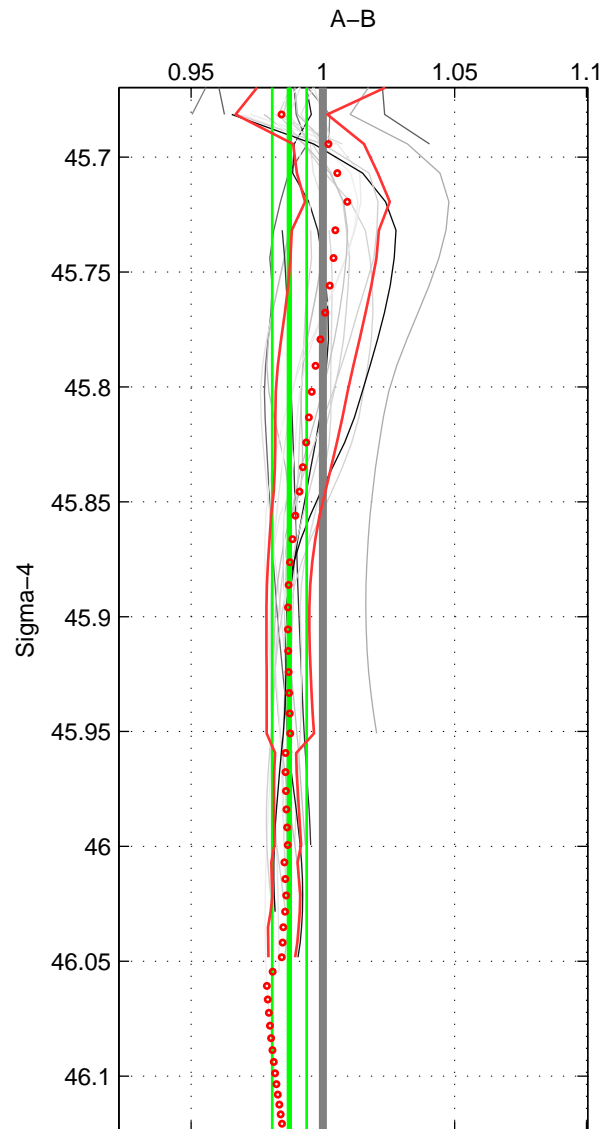

Cruise A (red). Date: Aug 1997 Cruisename: 63-34AR19970805  
 Cruise B (blue). Date: Aug 1997 Cruisename: 155-06MT19970815

\*\*\* "Favourite" values are means of spaces 1 2.

|        | Offset | O.StDev | Ratio | R.Stdev | Rating |
|--------|--------|---------|-------|---------|--------|
| SIGMA: | -3.808 | 1.984   | 0.987 | 0.007   | 4      |
| THETA: | -3.653 | 1.920   | 0.988 | 0.006   | 4      |
| DEPTH: | 0.848  | 5.792   | 1.003 | 0.020   | 3      |
| FAV. : | -3.731 | 1.952   | 0.988 | 0.006   | 4      |

Profiles of A: 7  
 Profiles of B: 7  
 Diff profs : 30  
 WMoffset (A-B): -3.8082  
 WMoffset stdev: 1.9841  
 WMratio (A/B): 0.98729  
 WMratio stdev: 0.0065157

Quality (1-5): 4

Profiles of A: 7  
 Profiles of B: 7  
 Diff profs : 27  
 WMoffset (A-B): -3.653  
 WMoffset stdev: 1.9202  
 WMratio (A/B): 0.98784  
 WMratio stdev: 0.0063117

Quality (1-5): 4

Profiles of A: 7  
 Profiles of B: 7  
 Diff profs : 29  
 WMoffset (A-B): 0.84847  
 WMoffset stdev: 5.7919  
 WMratio (A/B): 1.0029  
 WMratio stdev: 0.019799

Quality (1-5): 3