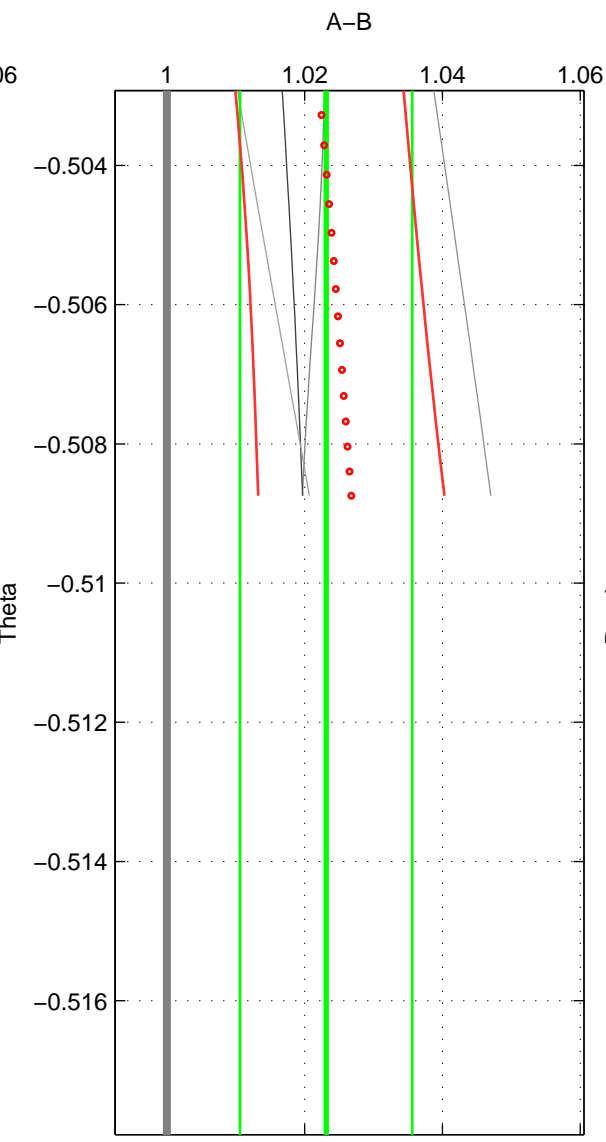

Cruise A (red). Date: Aug 2006 Cruisename: 42-18SN20060805
 Cruise B (blue). Date: Aug 2004 Cruisename: 56-32H120040718

*** "Favourite" values are those of space 2.

	Offset	O.StDev	Ratio	R.Stdev	Rating
SIGMA:	7.750	0.697	1.027	0.003	2
THETA:	6.535	3.536	1.023	0.013	3
DEPTH:	8.505	0.830	1.030	0.003	2
FAV.:	6.535	3.536	1.023	0.013	3

Please note that statistics are bad.
 Profiles of A: 7
 Profiles of B: 1
 Diff profs: 3
 WMoffset (A-B): 7.7504
 WMoffset stdev: 0.69672
 WMratio (A/B): 1.0274
 WMratio stdev: 0.0026362

Quality (1-5): 2

Profiles of A: 7
 Profiles of B: 1
 Diff profs: 4
 WMoffset (A-B): 6.5347
 WMoffset stdev: 3.5365
 WMratio (A/B): 1.0231
 WMratio stdev: 0.012514

Quality (1-5): 3

Please note that statistics are bad.
 Profiles of A: 6
 Profiles of B: 1
 Diff profs: 3
 WMoffset (A-B): 8.5049
 WMoffset stdev: 0.83049
 WMratio (A/B): 1.0301
 WMratio stdev: 0.0030951