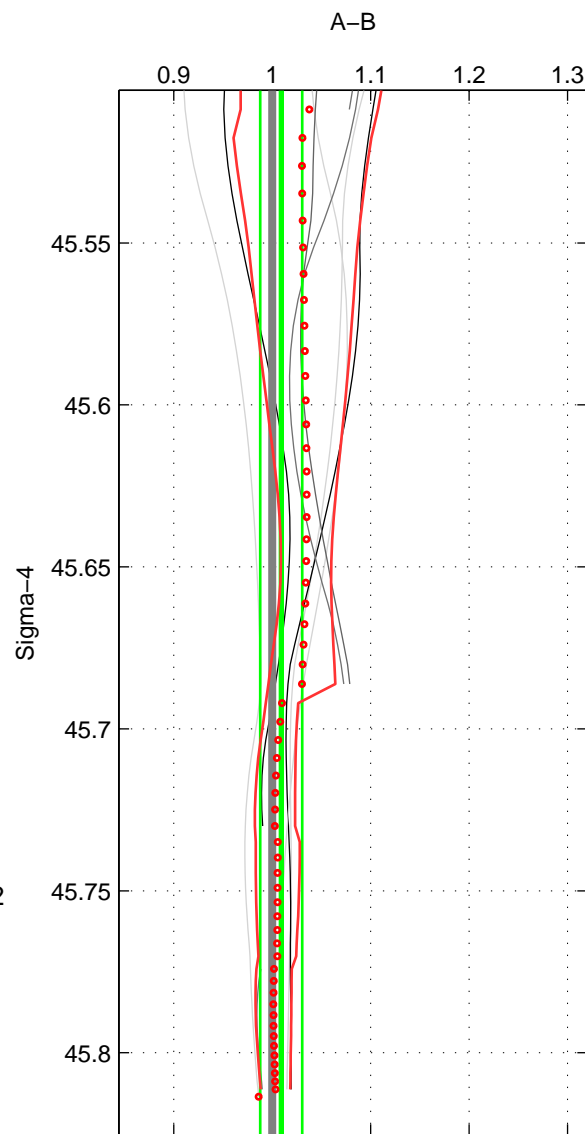

Cruise A (red). Date: Jun 1998 Cruisename: 566-49HO19980622  
 Cruise B (blue). Date: Jul 2001 Cruisename: 575-49HO20010710

\*\*\* "Favourite" values are means of spaces 1 2.

	Offset	O.StDev	Ratio	R.Stdev	Rating
SIGMA:	1.017	1.975	1.009	0.021	4
THETA:	1.081	2.684	1.010	0.027	4
DEPTH:	0.207	3.843	1.002	0.032	3
FAV.:	1.049	2.330	1.009	0.024	4

Profiles of A: 4  
 Profiles of B: 6  
 Diff profs : 8  
 WMoffset (A-B): 1.0168  
 WMoffset stdev: 1.9752  
 WMratio (A/B): 1.0092  
 WMratio stdev: 0.021386

Quality (1-5): 4

Profiles of A: 4  
 Profiles of B: 6  
 Diff profs : 8  
 WMoffset (A-B): 1.0812  
 WMoffset stdev: 2.6842  
 WMratio (A/B): 1.0095  
 WMratio stdev: 0.02678

Quality (1-5): 4

Profiles of A: 4  
 Profiles of B: 6  
 Diff profs : 8  
 WMoffset (A-B): 0.20721  
 WMoffset stdev: 3.8433  
 WMratio (A/B): 1.0023  
 WMratio stdev: 0.032411

Quality (1-5): 3