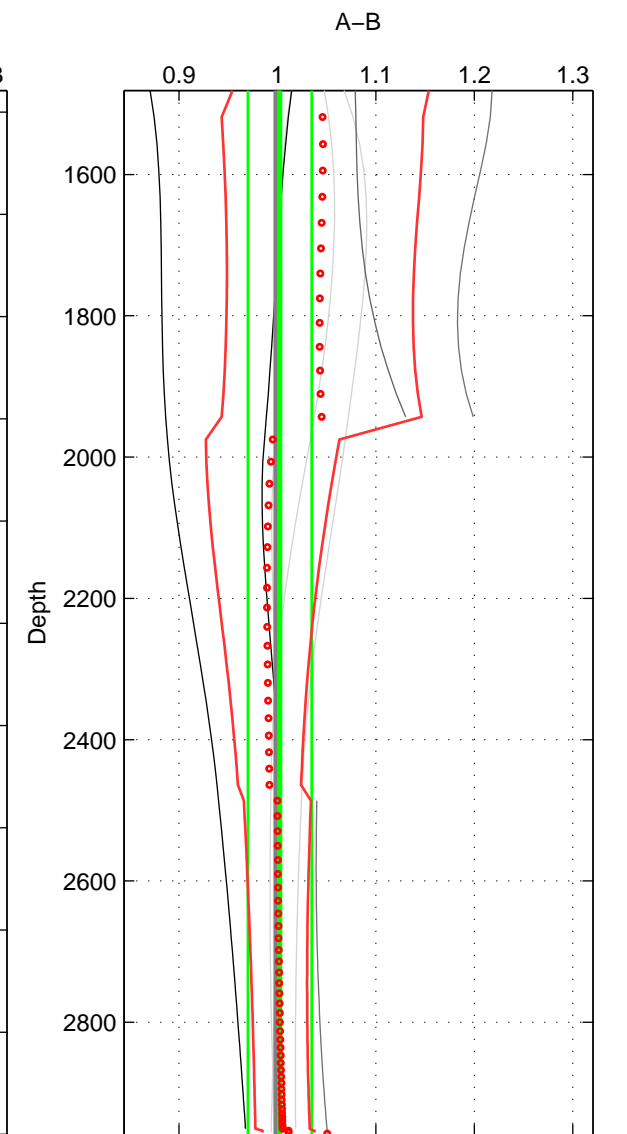

Cruise A (red). Date: Jun 1998 Cruisename: 566-49HO19980622  
 Cruise B (blue). Date: Jul 2001 Cruisename: 575-49HO20010710

\*\*\* "Favourite" values are means of spaces 1 2.

	Offset	O.StDev	Ratio	R.Stdev	Rating
SIGMA:	1.017	1.975	1.009	0.021	4
THETA:	1.081	2.684	1.010	0.027	4
DEPTH:	0.207	3.843	1.002	0.032	3
FAV.:	1.049	2.330	1.009	0.024	4

Profiles of A: 4  
 Profiles of B: 6  
 Diff profs : 8  
 WMoffset (A-B): 1.0168  
 WMoffset stdev: 1.9752  
 WMratio (A/B): 1.0092  
 WMratio stdev: 0.021386

Quality (1-5): 4

Profiles of A: 4  
 Profiles of B: 6  
 Diff profs : 8  
 WMoffset (A-B): 1.0812  
 WMoffset stdev: 2.6842  
 WMratio (A/B): 1.0095  
 WMratio stdev: 0.02678

Quality (1-5): 4

Profiles of A: 4  
 Profiles of B: 6  
 Diff profs : 8  
 WMoffset (A-B): 0.20721  
 WMoffset stdev: 3.8433  
 WMratio (A/B): 1.0023  
 WMratio stdev: 0.032411

Quality (1-5): 3