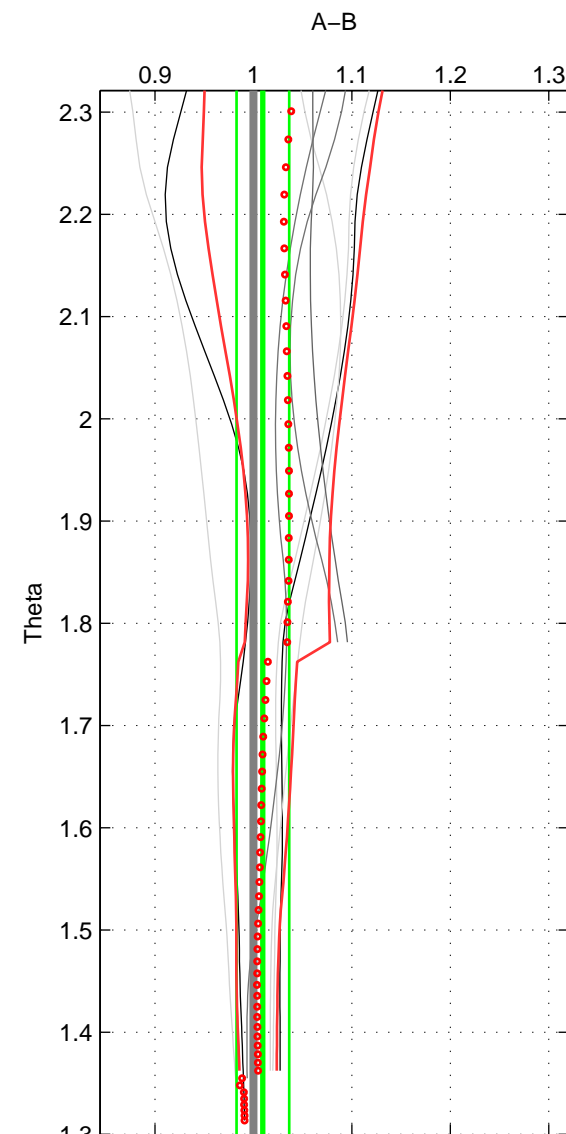

Cruise A (red). Date: Jun 1998 Cruisename: 566-49HO19980622  
 Cruise B (blue). Date: Jul 2001 Cruisename: 575-49HO20010710

\*\*\* "Favourite" values are means of spaces 1 2.

	Offset	O.StDev	Ratio	R.Stdev	Rating
SIGMA:	1.017	1.975	1.009	0.021	4
THETA:	1.081	2.684	1.010	0.027	4
DEPTH:	0.207	3.843	1.002	0.032	3
FAV.:	1.049	2.330	1.009	0.024	4

Profiles of A: 4  
 Profiles of B: 6  
 Diff profs : 8  
 WMoffset (A-B): 1.0168  
 WMoffset stdev: 1.9752  
 WMratio (A/B): 1.0092  
 WMratio stdev: 0.021386

Quality (1-5): 4

Profiles of A: 4  
 Profiles of B: 6  
 Diff profs : 8  
 WMoffset (A-B): 1.0812  
 WMoffset stdev: 2.6842  
 WMratio (A/B): 1.0095  
 WMratio stdev: 0.02678

Quality (1-5): 4

Profiles of A: 4  
 Profiles of B: 6  
 Diff profs : 8  
 WMoffset (A-B): 0.20721  
 WMoffset stdev: 3.8433  
 WMratio (A/B): 1.0023  
 WMratio stdev: 0.032411

Quality (1-5): 3