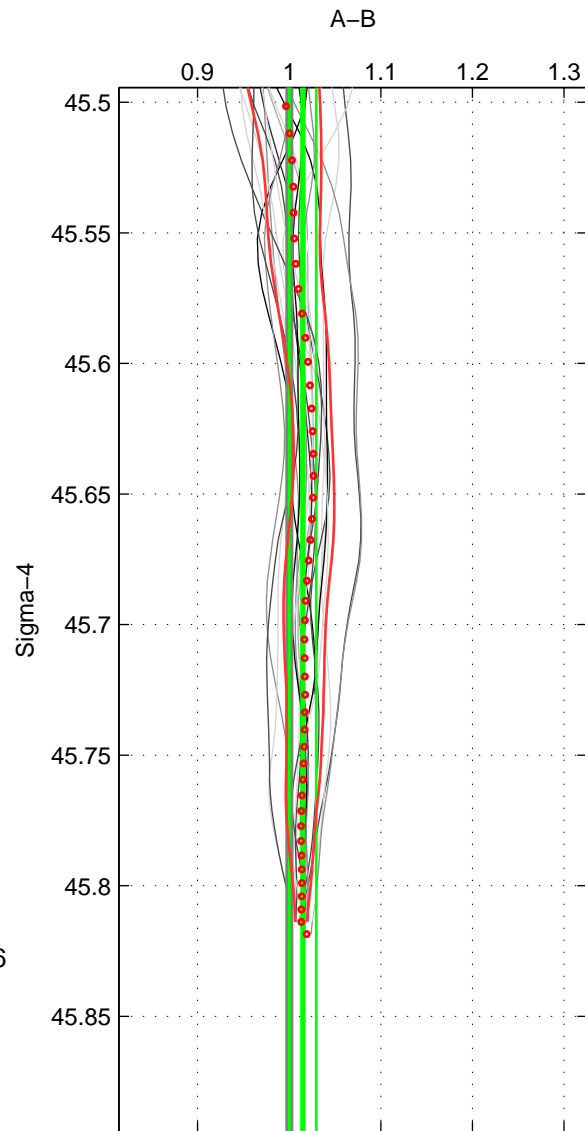

Cruise A (red). Date: Jul 2001 Cruisename: 575-49HO20010710

Cruise B (blue). Date: Mar 2007 Cruisename: 610-49NZ20070216

*** "Favourite" values are means of spaces 1 2.

	Offset	O.StDev	Ratio	R.Stdev	Rating
SIGMA:	1.184	1.351	1.015	0.015	4
THETA:	0.798	1.709	1.010	0.018	4
DEPTH:	0.909	4.529	1.011	0.042	3
FAV.:	0.991	1.530	1.012	0.016	4

Profiles of A: 6
 Profiles of B: 10
 Diff profs : 21
 WMoffset (A-B): 1.1842
 WMoffset stdev: 1.3506
 WMratio (A/B): 1.0148
 WMratio stdev: 0.014669

Quality (1-5): 4

Profiles of A: 6
 Profiles of B: 10
 Diff profs : 21
 WMoffset (A-B): 0.7976
 WMoffset stdev: 1.7087
 WMratio (A/B): 1.01
 WMratio stdev: 0.017754

Quality (1-5): 4

Profiles of A: 6
 Profiles of B: 10
 Diff profs : 21
 WMoffset (A-B): 0.90932
 WMoffset stdev: 4.5288
 WMratio (A/B): 1.0107
 WMratio stdev: 0.042226

Quality (1-5): 3