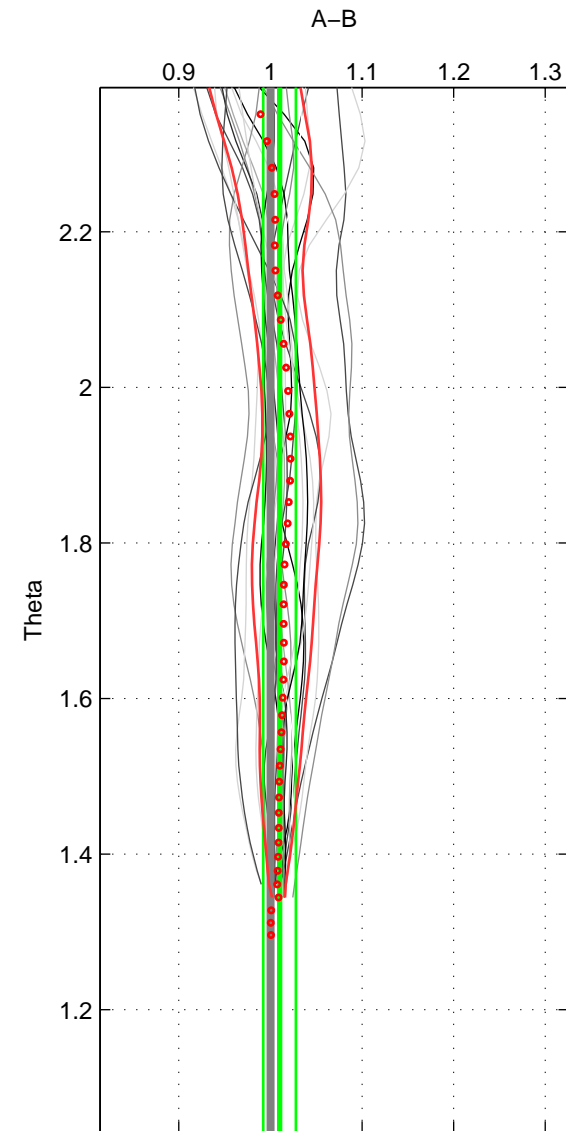

Cruise A (red). Date: Jul 2001 Cruisename: 575-49HO20010710

Cruise B (blue). Date: Mar 2007 Cruisename: 610-49NZ20070216

*** "Favourite" values are means of spaces 1 2.

	Offset	O.StDev	Ratio	R.Stdev	Rating
SIGMA:	1.184	1.351	1.015	0.015	4
THETA:	0.798	1.709	1.010	0.018	4
DEPTH:	0.909	4.529	1.011	0.042	3
FAV.:	0.991	1.530	1.012	0.016	4

Profiles of A: 6
 Profiles of B: 10
 Diff profs : 21
 WMoffset (A-B): 1.1842
 WMoffset stdev: 1.3506
 WMratio (A/B): 1.0148
 WMratio stdev: 0.014669

Quality (1-5): 4

Profiles of A: 6
 Profiles of B: 10
 Diff profs : 21
 WMoffset (A-B): 0.7976
 WMoffset stdev: 1.7087
 WMratio (A/B): 1.01
 WMratio stdev: 0.017754

Quality (1-5): 4

Profiles of A: 6
 Profiles of B: 10
 Diff profs : 21
 WMoffset (A-B): 0.90932
 WMoffset stdev: 4.5288
 WMratio (A/B): 1.0107
 WMratio stdev: 0.042226

Quality (1-5): 3