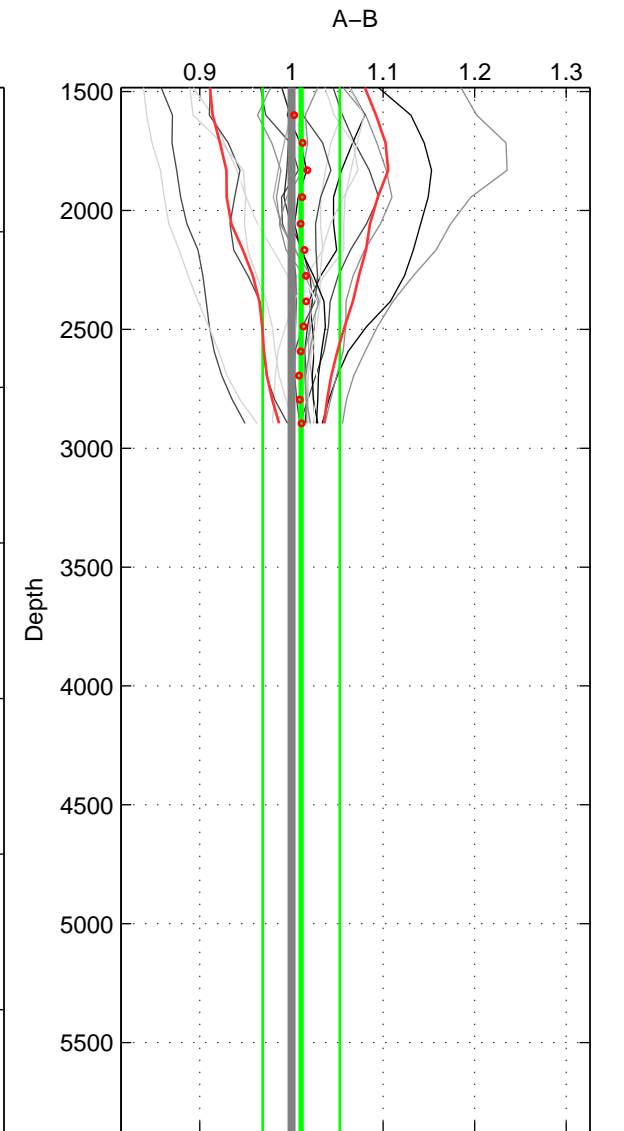

Cruise A (red). Date: Jul 2001 Cruisename: 575-49HO20010710

Cruise B (blue). Date: Mar 2007 Cruisename: 610-49NZ20070216

*** "Favourite" values are means of spaces 1 2.

	Offset	O.StDev	Ratio	R.Stdev	Rating
SIGMA:	1.184	1.351	1.015	0.015	4
THETA:	0.798	1.709	1.010	0.018	4
DEPTH:	0.909	4.529	1.011	0.042	3
FAV.:	0.991	1.530	1.012	0.016	4

Profiles of A: 6
 Profiles of B: 10
 Diff profs : 21
 WMoffset (A-B): 1.1842
 WMoffset stdev: 1.3506
 WMratio (A/B): 1.0148
 WMratio stdev: 0.014669

Quality (1-5): 4

Profiles of A: 6
 Profiles of B: 10
 Diff profs : 21
 WMoffset (A-B): 0.7976
 WMoffset stdev: 1.7087
 WMratio (A/B): 1.01
 WMratio stdev: 0.017754

Quality (1-5): 4

Profiles of A: 6
 Profiles of B: 10
 Diff profs : 21
 WMoffset (A-B): 0.90932
 WMoffset stdev: 4.5288
 WMratio (A/B): 1.0107
 WMratio stdev: 0.042226

Quality (1-5): 3