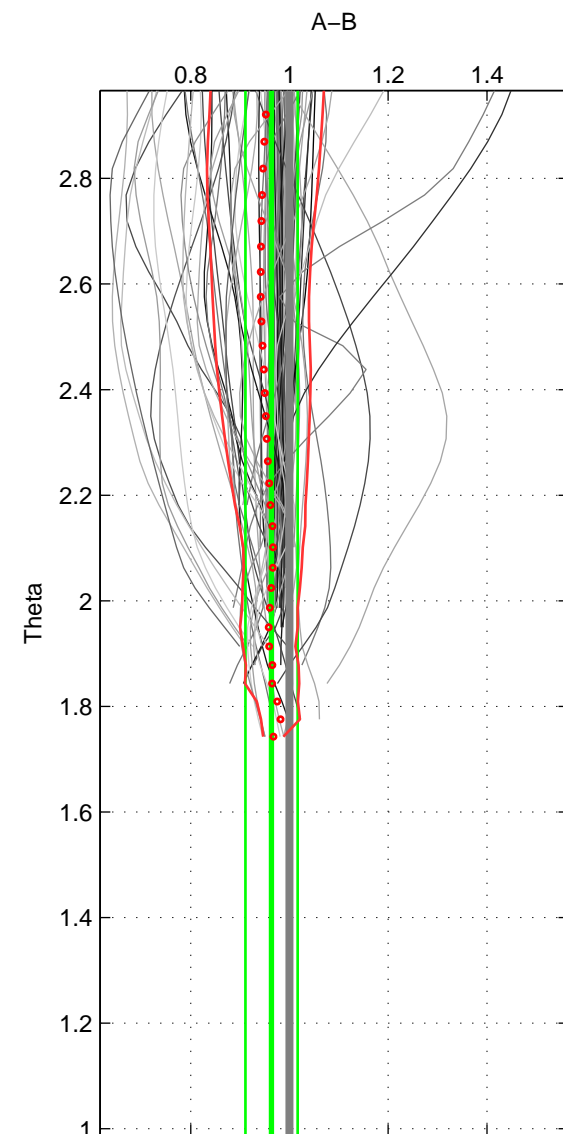

Cruise A (red). Date: Oct 1993 Cruisename: 499-325019931005
 Cruise B (blue). Date: Jul 2005 Cruisename: 669-49UF20050615

*** "Favourite" values are means of spaces 1 2.

	Offset	O.StDev	Ratio	R.Stdev	Rating
SIGMA:	-2.892	3.133	0.969	0.036	5
THETA:	-3.214	4.347	0.964	0.053	5
DEPTH:	-2.821	0.291	0.969	0.003	3
FAV. :	-3.053	3.740	0.966	0.044	5

Profiles of A: 65
 Profiles of B: 17
 Diff profs : 91
 WMoffset (A-B): -2.8915
 WMoffset stdev: 3.1325
 WMratio (A/B): 0.96934
 WMratio stdev: 0.036035

Quality (1-5): 5

Profiles of A: 65
 Profiles of B: 17
 Diff profs : 91
 WMoffset (A-B): -3.2143
 WMoffset stdev: 4.3472
 WMratio (A/B): 0.96361
 WMratio stdev: 0.052953

Quality (1-5): 5

Profiles of A: 65
 Profiles of B: 17
 Diff profs : 91
 WMoffset (A-B): -2.8213
 WMoffset stdev: 0.29114
 WMratio (A/B): 0.96894
 WMratio stdev: 0.0026236

Quality (1-5): 3

Please note that statistics are bad.