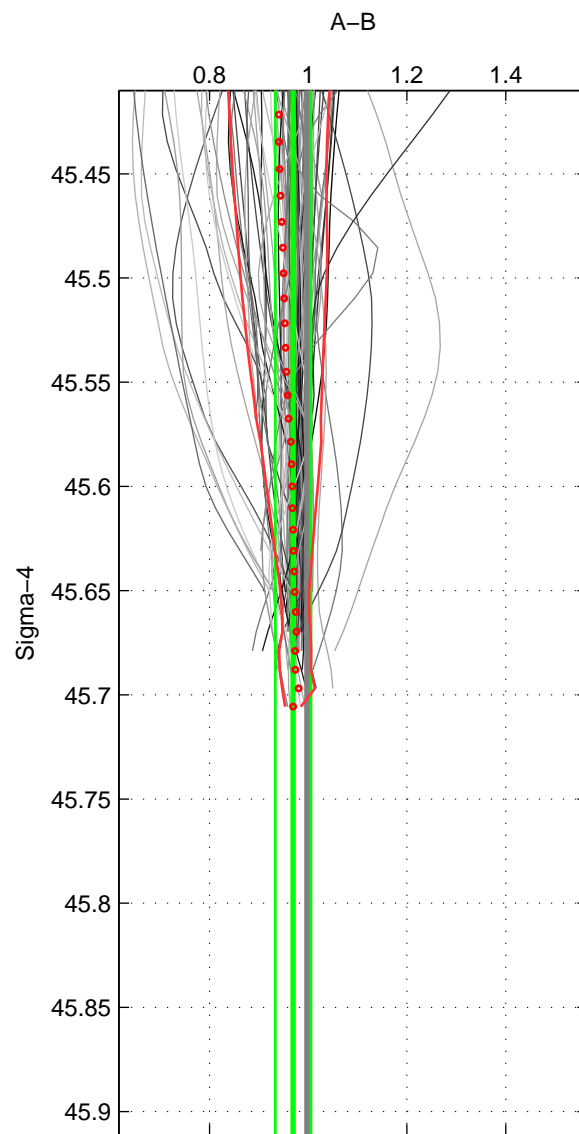

Cruise A (red). Date: Oct 1993 Cruisename: 499-325019931005
 Cruise B (blue). Date: Jul 2005 Cruisename: 669-49UF20050615

*** "Favourite" values are means of spaces 1 2.

	Offset	O.StDev	Ratio	R.Stdev	Rating
SIGMA:	-2.892	3.133	0.969	0.036	5
THETA:	-3.214	4.347	0.964	0.053	5
DEPTH:	-2.821	0.291	0.969	0.003	3
FAV. :	-3.053	3.740	0.966	0.044	5

Profiles of A: 65
 Profiles of B: 17
 Diff profs : 91
 WMoffset (A-B): -2.8915
 WMoffset stdev: 3.1325
 WMratio (A/B): 0.96934
 WMratio stdev: 0.036035

Quality (1-5): 5

Profiles of A: 65
 Profiles of B: 17
 Diff profs : 91
 WMoffset (A-B): -3.2143
 WMoffset stdev: 4.3472
 WMratio (A/B): 0.96361
 WMratio stdev: 0.052953

Quality (1-5): 5

Profiles of A: 65
 Profiles of B: 17
 Diff profs : 91
 WMoffset (A-B): -2.8213
 WMoffset stdev: 0.29114
 WMratio (A/B): 0.96894
 WMratio stdev: 0.0026236

Quality (1-5): 3

Please note that statistics are bad.