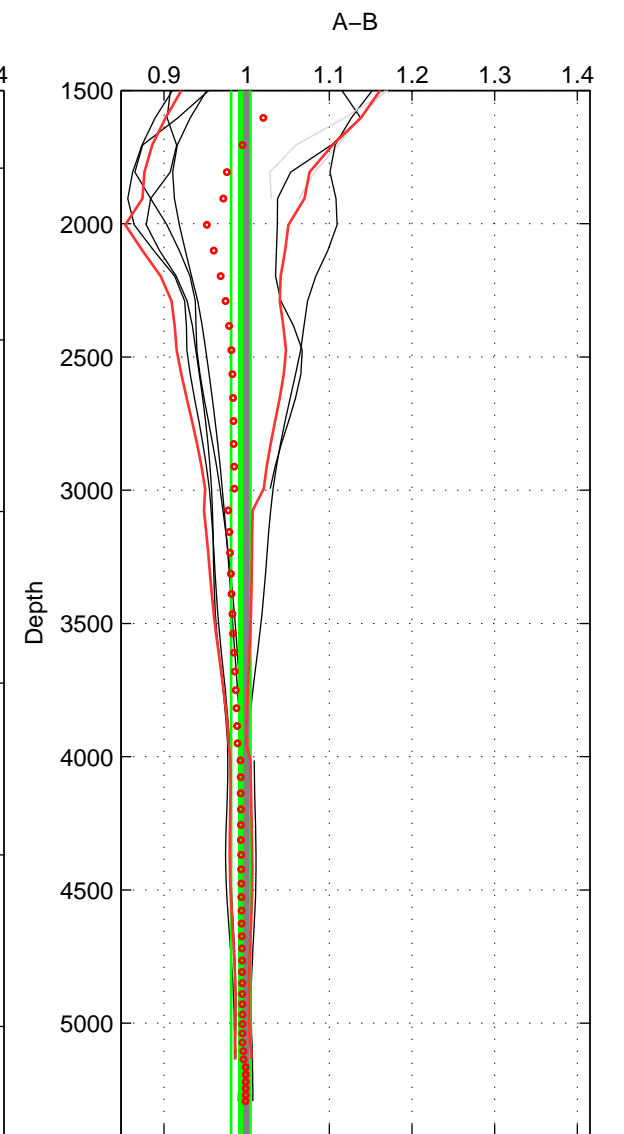

Cruise A (red). Date: May 1999 Cruisename: 584-49NZ19990508

Cruise B (blue). Date: Jun 2001 Cruisename: 591-49NZ20010604

\*\*\* "Favourite" values are those of space 2.

	Offset	O.StDev	Ratio	R.Stdev	Rating
SIGMA:	-0.259	1.759	0.995	0.022	4
THETA:	-0.066	1.549	0.999	0.011	5
DEPTH:	-1.154	1.906	0.993	0.012	4
FAV. :	-0.066	1.549	0.999	0.011	5

Profiles of A: 4  
 Profiles of B: 5  
 Diff profs : 8  
 WMoffset (A-B): -0.25869  
 WMoffset stdev: 1.7586  
 WMratio (A/B): 0.99468  
 WMratio stdev: 0.021621

Quality (1-5): 4

Profiles of A: 4  
 Profiles of B: 5  
 Diff profs : 8  
 WMoffset (A-B): -0.065683  
 WMoffset stdev: 1.549  
 WMratio (A/B): 0.99945  
 WMratio stdev: 0.01118

Quality (1-5): 5

Profiles of A: 4  
 Profiles of B: 5  
 Diff profs : 8  
 WMoffset (A-B): -1.1544  
 WMoffset stdev: 1.9056  
 WMratio (A/B): 0.99289  
 WMratio stdev: 0.011693

Quality (1-5): 4