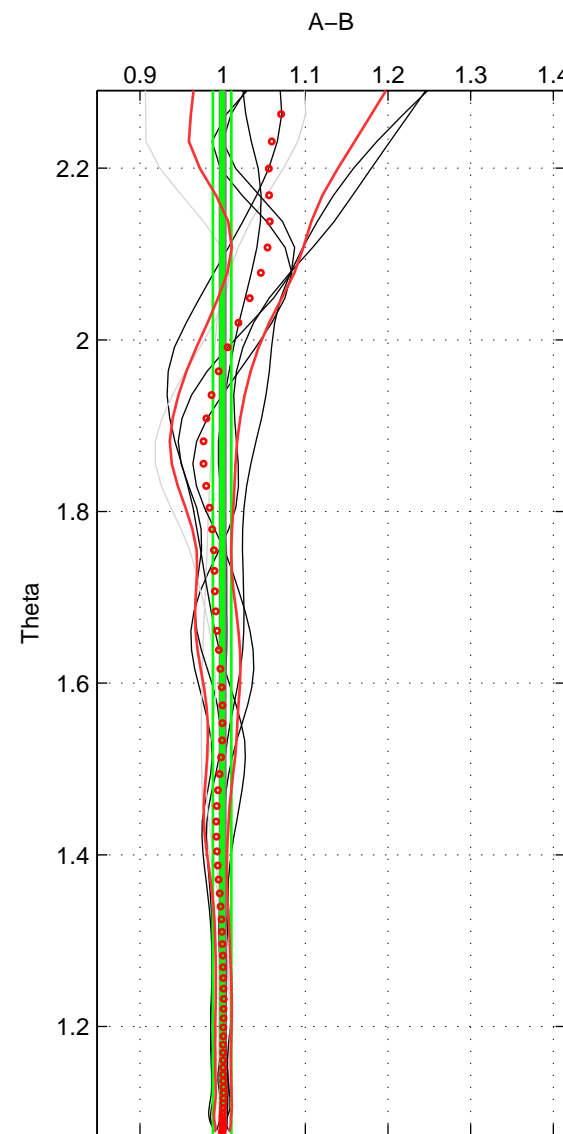

Cruise A (red). Date: May 1999 Cruisename: 584-49NZ19990508

Cruise B (blue). Date: Jun 2001 Cruisename: 591-49NZ20010604

\*\*\* "Favourite" values are those of space 2.

	Offset	O.StDev	Ratio	R.Stdev	Rating
SIGMA:	-0.259	1.759	0.995	0.022	4
THETA:	-0.066	1.549	0.999	0.011	5
DEPTH:	-1.154	1.906	0.993	0.012	4
FAV. :	-0.066	1.549	0.999	0.011	5

Profiles of A: 4  
 Profiles of B: 5  
 Diff profs : 8  
 WMoffset (A-B): -0.25869  
 WMoffset stdev: 1.7586  
 WMratio (A/B): 0.99468  
 WMratio stdev: 0.021621

Quality (1-5): 4

Profiles of A: 4  
 Profiles of B: 5  
 Diff profs : 8  
 WMoffset (A-B): -0.065683  
 WMoffset stdev: 1.549  
 WMratio (A/B): 0.99945  
 WMratio stdev: 0.01118

Quality (1-5): 5

Profiles of A: 4  
 Profiles of B: 5  
 Diff profs : 8  
 WMoffset (A-B): -1.1544  
 WMoffset stdev: 1.9056  
 WMratio (A/B): 0.99289  
 WMratio stdev: 0.011693

Quality (1-5): 4