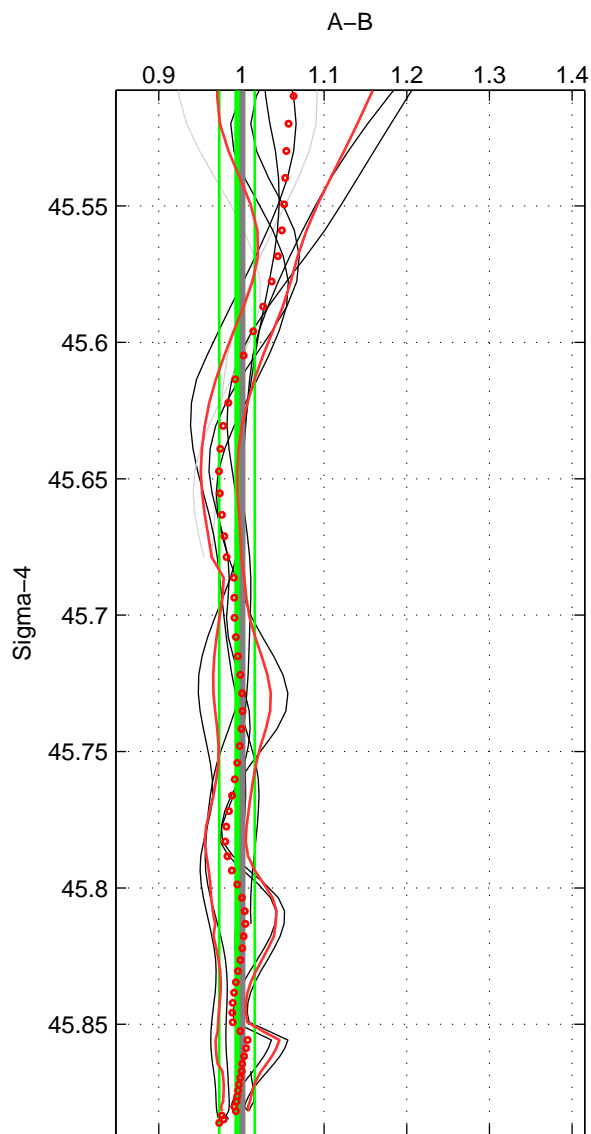

Cruise A (red). Date: May 1999 Cruisename: 584-49NZ19990508

Cruise B (blue). Date: Jun 2001 Cruisename: 591-49NZ20010604

\*\*\* "Favourite" values are those of space 2.

	Offset	O.StDev	Ratio	R.Stdev	Rating
SIGMA:	-0.259	1.759	0.995	0.022	4
THETA:	-0.066	1.549	0.999	0.011	5
DEPTH:	-1.154	1.906	0.993	0.012	4
FAV. :	-0.066	1.549	0.999	0.011	5

Profiles of A: 4  
 Profiles of B: 5  
 Diff profs : 8  
 WMoffset (A-B): -0.25869  
 WMoffset stdev: 1.7586  
 WMratio (A/B): 0.99468  
 WMratio stdev: 0.021621

Quality (1-5): 4

Profiles of A: 4  
 Profiles of B: 5  
 Diff profs : 8  
 WMoffset (A-B): -0.065683  
 WMoffset stdev: 1.549  
 WMratio (A/B): 0.99945  
 WMratio stdev: 0.01118

Quality (1-5): 5

Profiles of A: 4  
 Profiles of B: 5  
 Diff profs : 8  
 WMoffset (A-B): -1.1544  
 WMoffset stdev: 1.9056  
 WMratio (A/B): 0.99289  
 WMratio stdev: 0.011693

Quality (1-5): 4