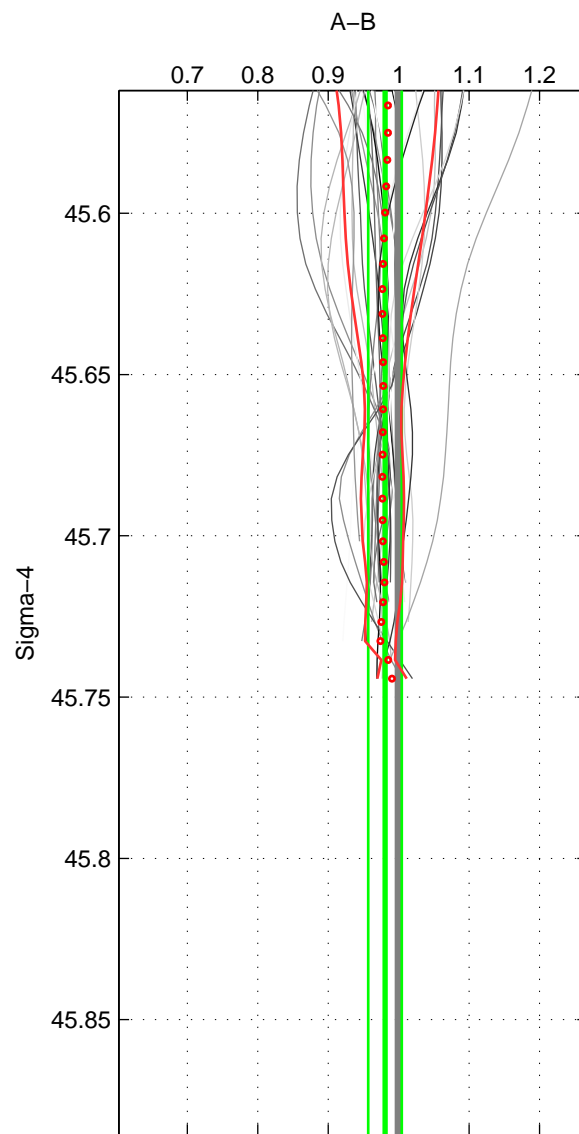

Cruise A (red). Date: Oct 2008 Cruisename: 615-49NZ20081011
 Cruise B (blue). Date: Jun 1998 Cruisename: 684-49UP19980609

*** "Favourite" values are those of space 1.

	Offset	O.StDev	Ratio	R.Stdev	Rating
SIGMA:	-1.420	1.896	0.981	0.024	5
THETA:	-1.571	2.212	0.979	0.028	4
DEPTH:	-8.522	0.836	0.875	0.009	3
FAV. :	-1.420	1.896	0.981	0.024	5

Profiles of A: 8
 Profiles of B: 13
 Diff profs : 31
 WMoffset (A-B): -1.4198
 WMoffset stdev: 1.8964
 WMratio (A/B): 0.98066
 WMratio stdev: 0.023907

Quality (1-5): 5

Profiles of A: 8
 Profiles of B: 13
 Diff profs : 31
 WMoffset (A-B): -1.5709
 WMoffset stdev: 2.2123
 WMratio (A/B): 0.9795
 WMratio stdev: 0.028292

Quality (1-5): 4

Profiles of A: 8
 Profiles of B: 13
 Diff profs : 31
 WMoffset (A-B): -8.5219
 WMoffset stdev: 0.83637
 WMratio (A/B): 0.87465
 WMratio stdev: 0.0093338

Quality (1-5): 3

Please note that statistics are bad.