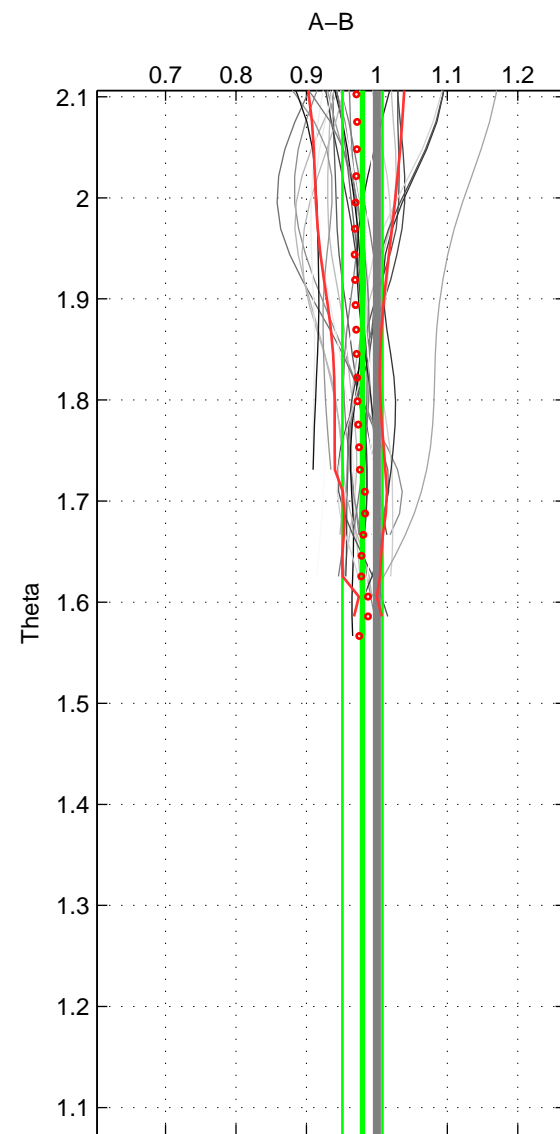

Cruise A (red). Date: Oct 2008 Cruisename: 615-49NZ20081011
 Cruise B (blue). Date: Jun 1998 Cruisename: 684-49UP19980609

*** "Favourite" values are those of space 1.

	Offset	O.StDev	Ratio	R.Stdev	Rating
SIGMA:	-1.420	1.896	0.981	0.024	5
THETA:	-1.571	2.212	0.979	0.028	4
DEPTH:	-8.522	0.836	0.875	0.009	3
FAV. :	-1.420	1.896	0.981	0.024	5

Profiles of A: 8
 Profiles of B: 13
 Diff profs : 31
 WMoffset (A-B): -1.4198
 WMoffset stdev: 1.8964
 WMratio (A/B): 0.98066
 WMratio stdev: 0.023907

Quality (1-5): 5

Profiles of A: 8
 Profiles of B: 13
 Diff profs : 31
 WMoffset (A-B): -1.5709
 WMoffset stdev: 2.2123
 WMratio (A/B): 0.9795
 WMratio stdev: 0.028292

Quality (1-5): 4

Profiles of A: 8
 Profiles of B: 13
 Diff profs : 31
 WMoffset (A-B): -8.5219
 WMoffset stdev: 0.83637
 WMratio (A/B): 0.87465
 WMratio stdev: 0.0093338

Quality (1-5): 3

Please note that statistics are bad.