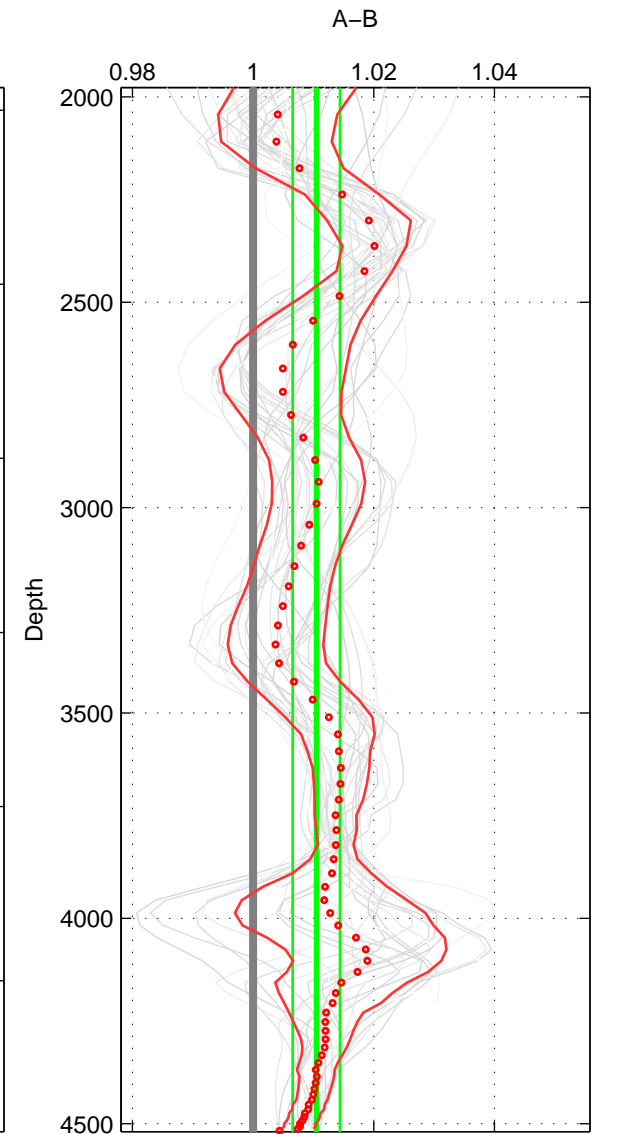

Cruise A (red). Date: Aug 1988 Cruisename: 225-316N19871123.1
 Cruise B (blue). Date: Sep 1995 Cruisename: 269-35LU19950909

*** "Favourite" values are means of spaces 1 2 3.

	Offset	O.StDev	Ratio	R.Stdev	Rating
SIGMA:	1.749	1.043	1.007	0.004	5
THETA:	1.580	0.731	1.007	0.003	5
DEPTH:	2.461	0.906	1.010	0.004	5
FAV.:	1.930	0.893	1.008	0.004	5

Profiles of A: 6
 Profiles of B: 10
 Diff profs: 34
 WMoffset (A-B): 1.749
 WMoffset stdev: 1.0428
 WMratio (A/B): 1.0074
 WMratio stdev: 0.0044209

Quality (1-5): 5

Profiles of A: 6
 Profiles of B: 10
 Diff profs: 34
 WMoffset (A-B): 1.5798
 WMoffset stdev: 0.73115
 WMratio (A/B): 1.0068
 WMratio stdev: 0.0031669

Quality (1-5): 5

Profiles of A: 6
 Profiles of B: 10
 Diff profs: 34
 WMoffset (A-B): 2.4608
 WMoffset stdev: 0.9061
 WMratio (A/B): 1.0105
 WMratio stdev: 0.0039224

Quality (1-5): 5