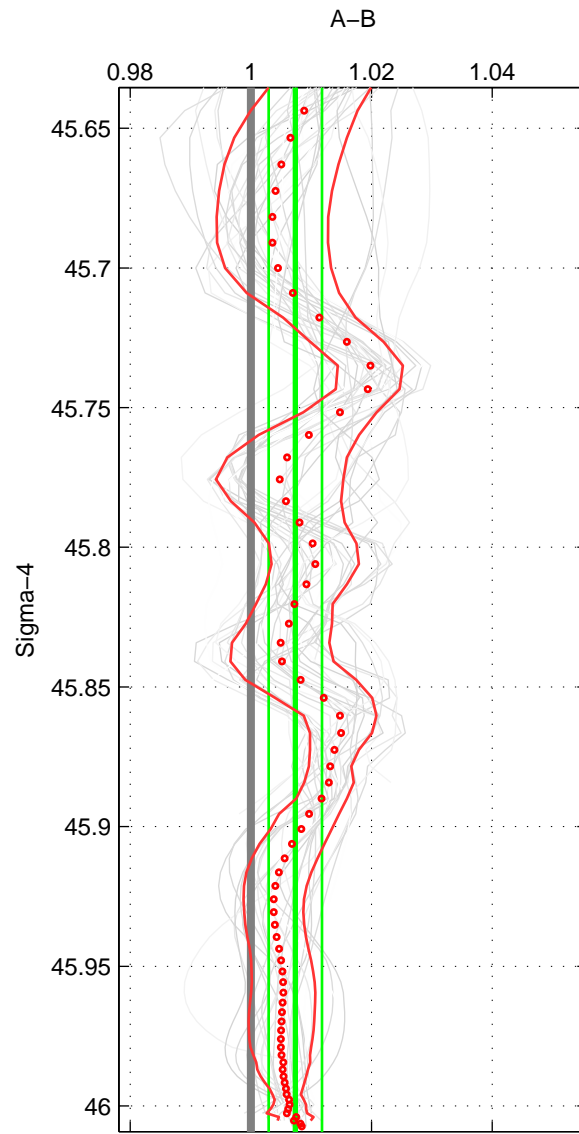

Cruise A (red). Date: Aug 1988 Cruisename: 225-316N19871123.1
 Cruise B (blue). Date: Sep 1995 Cruisename: 269-35LU19950909

*** "Favourite" values are means of spaces 1 2 3.

	Offset	O.StDev	Ratio	R.Stdev	Rating
SIGMA:	1.749	1.043	1.007	0.004	5
THETA:	1.580	0.731	1.007	0.003	5
DEPTH:	2.461	0.906	1.010	0.004	5
FAV.:	1.930	0.893	1.008	0.004	5

Profiles of A: 6
 Profiles of B: 10
 Diff profs: 34
 WMoffset (A-B): 1.749
 WMoffset stdev: 1.0428
 WMratio (A/B): 1.0074
 WMratio stdev: 0.0044209

Quality (1-5): 5

Profiles of A: 6
 Profiles of B: 10
 Diff profs: 34
 WMoffset (A-B): 1.5798
 WMoffset stdev: 0.73115
 WMratio (A/B): 1.0068
 WMratio stdev: 0.0031669

Quality (1-5): 5

Profiles of A: 6
 Profiles of B: 10
 Diff profs: 34
 WMoffset (A-B): 2.4608
 WMoffset stdev: 0.9061
 WMratio (A/B): 1.0105
 WMratio stdev: 0.0039224

Quality (1-5): 5