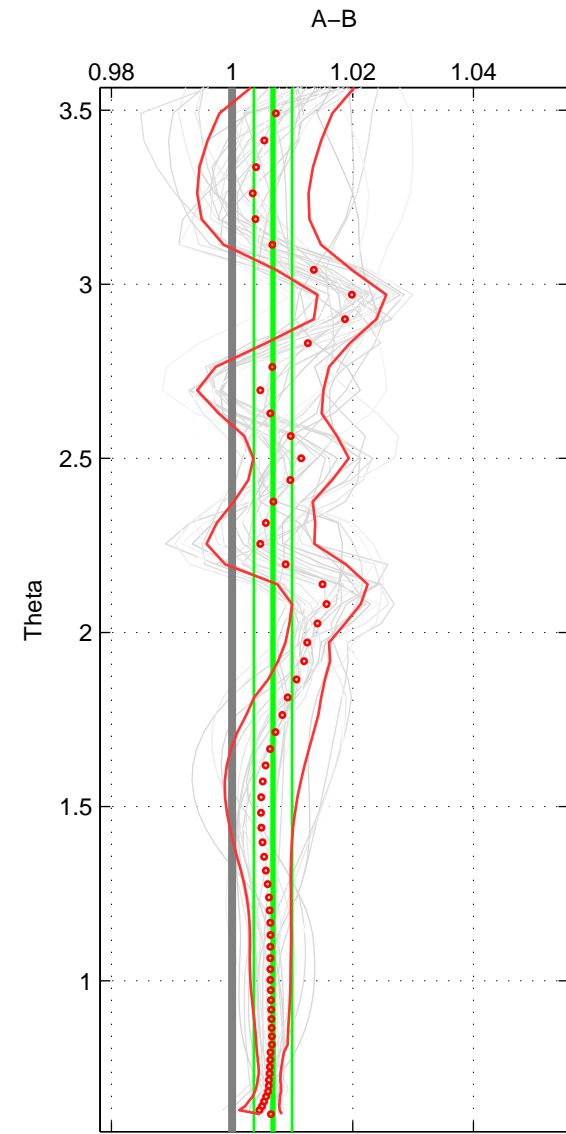

Cruise A (red). Date: Aug 1988 Cruisename: 225-316N19871123.1
 Cruise B (blue). Date: Sep 1995 Cruisename: 269-35LU19950909

*** "Favourite" values are means of spaces 1 2 3.

	Offset	O.StDev	Ratio	R.Stdev	Rating
SIGMA:	1.749	1.043	1.007	0.004	5
THETA:	1.580	0.731	1.007	0.003	5
DEPTH:	2.461	0.906	1.010	0.004	5
FAV.:	1.930	0.893	1.008	0.004	5

Profiles of A: 6
 Profiles of B: 10
 Diff profs: 34
 WMoffset (A-B): 1.749
 WMoffset stdev: 1.0428
 WMratio (A/B): 1.0074
 WMratio stdev: 0.0044209

Quality (1-5): 5

Profiles of A: 6
 Profiles of B: 10
 Diff profs: 34
 WMoffset (A-B): 1.5798
 WMoffset stdev: 0.73115
 WMratio (A/B): 1.0068
 WMratio stdev: 0.0031669

Quality (1-5): 5

Profiles of A: 6
 Profiles of B: 10
 Diff profs: 34
 WMoffset (A-B): 2.4608
 WMoffset stdev: 0.9061
 WMratio (A/B): 1.0105
 WMratio stdev: 0.0039224

Quality (1-5): 5