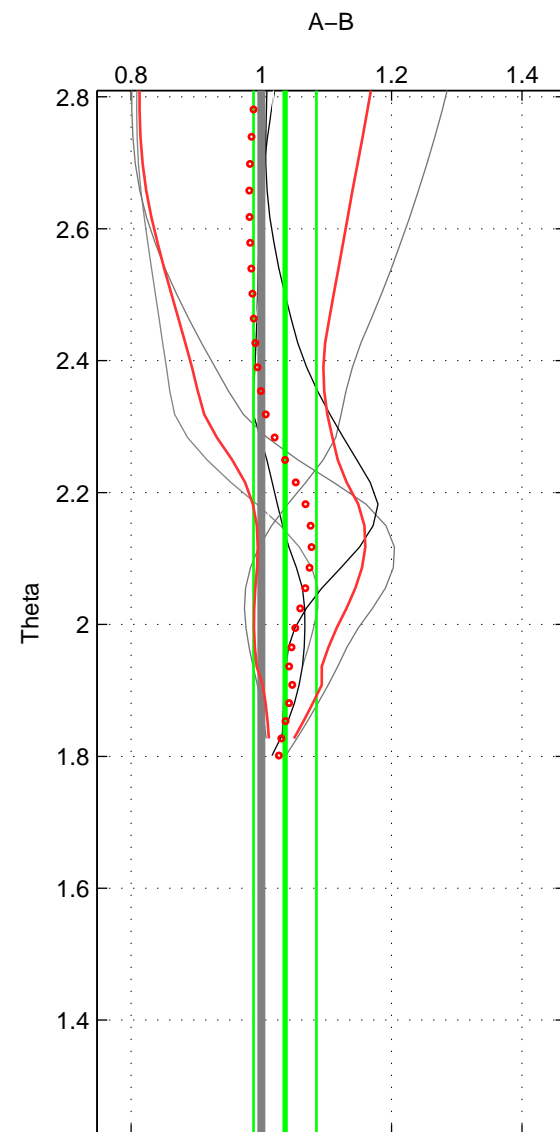

Cruise A (red). Date: Jul 2000 Cruisename: 690-49UP20000620
 Cruise B (blue). Date: Nov 2001 Cruisename: 695-49UP20011010

*** "Favourite" values are those of space 2.

	Offset	O.StDev	Ratio	R.Stdev	Rating
SIGMA:	0.895	4.878	1.017	0.082	3
THETA:	2.372	3.607	1.036	0.048	4
DEPTH:	-5.716	1.469	0.927	0.015	3
FAV.:	2.372	3.607	1.036	0.048	4

Profiles of A: 9
 Profiles of B: 2
 Diff profs : 4
 WMoffset (A-B): 0.89476
 WMoffset stdev: 4.8779
 WMratio (A/B): 1.0174
 WMratio stdev: 0.081739

Quality (1-5): 3

Profiles of A: 9
 Profiles of B: 3
 Diff profs : 6
 WMoffset (A-B): 2.3725
 WMoffset stdev: 3.6067
 WMratio (A/B): 1.0363
 WMratio stdev: 0.0484

Quality (1-5): 4

Profiles of A: 9
 Profiles of B: 3
 Diff profs : 6
 WMoffset (A-B): -5.7162
 WMoffset stdev: 1.4693
 WMratio (A/B): 0.92669
 WMratio stdev: 0.01517

Quality (1-5): 3

Please note that statistics are bad.