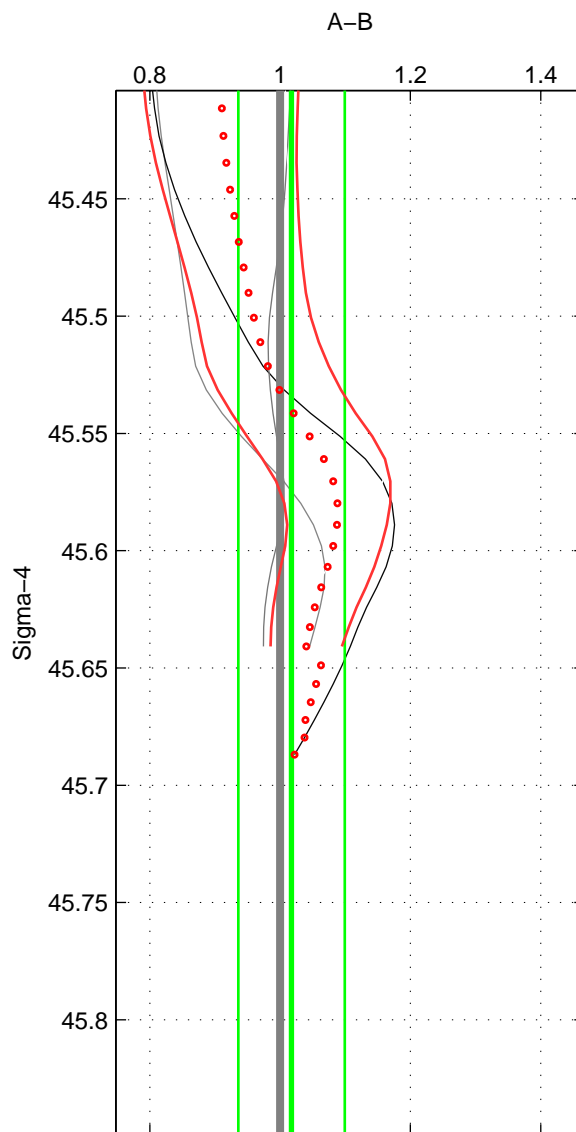

Cruise A (red). Date: Jul 2000 Cruisename: 690-49UP20000620
 Cruise B (blue). Date: Nov 2001 Cruisename: 695-49UP20011010

*** "Favourite" values are those of space 2.

	Offset	O.StDev	Ratio	R.Stdev	Rating
SIGMA:	0.895	4.878	1.017	0.082	3
THETA:	2.372	3.607	1.036	0.048	4
DEPTH:	-5.716	1.469	0.927	0.015	3
FAV.:	2.372	3.607	1.036	0.048	4

Profiles of A: 9
 Profiles of B: 2
 Diff profs : 4
 WMoffset (A-B): 0.89476
 WMoffset stdev: 4.8779
 WMratio (A/B): 1.0174
 WMratio stdev: 0.081739

Quality (1-5): 3

Profiles of A: 9
 Profiles of B: 3
 Diff profs : 6
 WMoffset (A-B): 2.3725
 WMoffset stdev: 3.6067
 WMratio (A/B): 1.0363
 WMratio stdev: 0.0484

Quality (1-5): 4

Profiles of A: 9
 Profiles of B: 3
 Diff profs : 6
 WMoffset (A-B): -5.7162
 WMoffset stdev: 1.4693
 WMratio (A/B): 0.92669
 WMratio stdev: 0.01517

Quality (1-5): 3

Please note that statistics are bad.