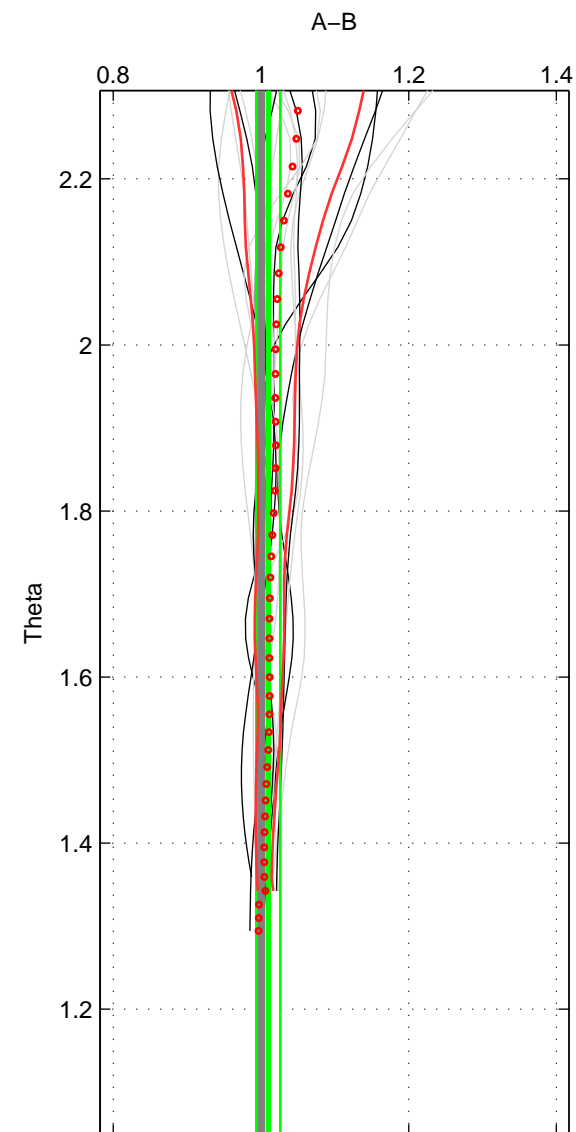

Cruise A (red). Date: Jul 2001 Cruisename: 575-49HO20010710  
 Cruise B (blue). Date: Jun 2001 Cruisename: 591-49NZ20010604

\*\*\* "Favourite" values are means of spaces 1 2.

	Offset	O.StDev	Ratio	R.Stdev	Rating
SIGMA:	0.880	1.186	1.009	0.012	4
THETA:	1.003	1.613	1.010	0.016	4
DEPTH:	0.693	5.770	1.007	0.056	3
FAV.:	0.942	1.400	1.009	0.014	4

Profiles of A: 6  
 Profiles of B: 8  
 Diff profs : 19  
 WMoffset (A-B): 0.88016  
 WMoffset stdev: 1.1862  
 WMratio (A/B): 1.009  
 WMratio stdev: 0.011977

Quality (1-5): 4

Profiles of A: 6  
 Profiles of B: 8  
 Diff profs : 19  
 WMoffset (A-B): 1.003  
 WMoffset stdev: 1.613  
 WMratio (A/B): 1.0099  
 WMratio stdev: 0.016268

Quality (1-5): 4

Profiles of A: 6  
 Profiles of B: 8  
 Diff profs : 19  
 WMoffset (A-B): 0.69274  
 WMoffset stdev: 5.7698  
 WMratio (A/B): 1.0074  
 WMratio stdev: 0.056306

Quality (1-5): 3