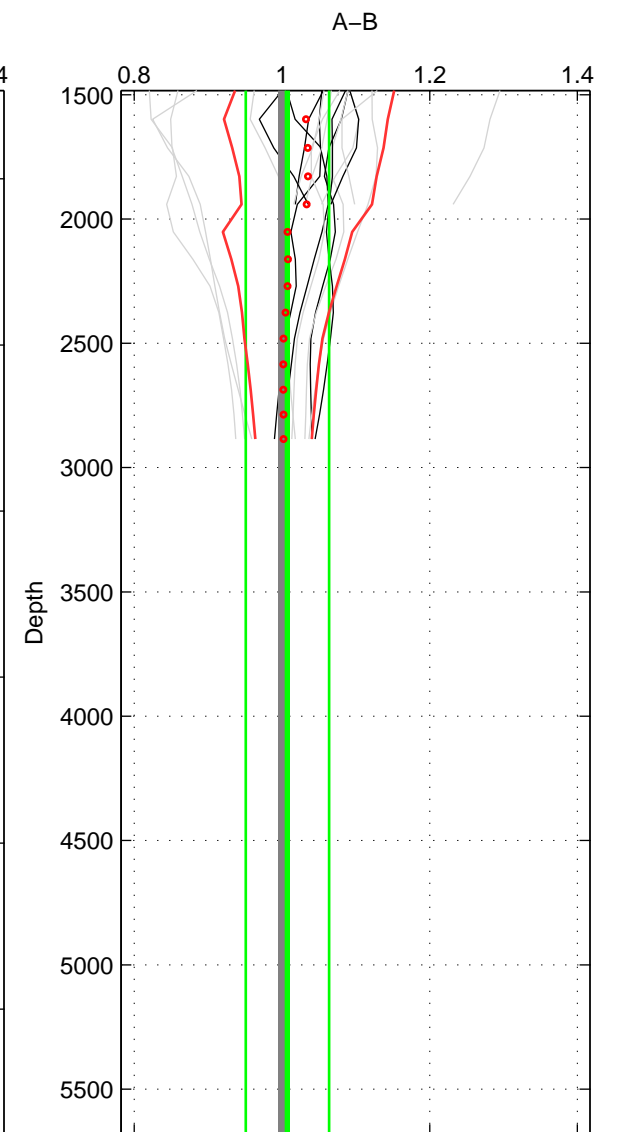

Cruise A (red). Date: Jul 2001 Cruisename: 575-49HO20010710  
 Cruise B (blue). Date: Jun 2001 Cruisename: 591-49NZ20010604

\*\*\* "Favourite" values are means of spaces 1 2.

	Offset	O.StDev	Ratio	R.Stdev	Rating
SIGMA:	0.880	1.186	1.009	0.012	4
THETA:	1.003	1.613	1.010	0.016	4
DEPTH:	0.693	5.770	1.007	0.056	3
FAV.:	0.942	1.400	1.009	0.014	4

Profiles of A: 6  
 Profiles of B: 8  
 Diff profs : 19  
 WMoffset (A-B): 0.88016  
 WMoffset stdev: 1.1862  
 WMratio (A/B): 1.009  
 WMratio stdev: 0.011977

Quality (1-5): 4

Profiles of A: 6  
 Profiles of B: 8  
 Diff profs : 19  
 WMoffset (A-B): 1.003  
 WMoffset stdev: 1.613  
 WMratio (A/B): 1.0099  
 WMratio stdev: 0.016268

Quality (1-5): 4

Profiles of A: 6  
 Profiles of B: 8  
 Diff profs : 19  
 WMoffset (A-B): 0.69274  
 WMoffset stdev: 5.7698  
 WMratio (A/B): 1.0074  
 WMratio stdev: 0.056306

Quality (1-5): 3