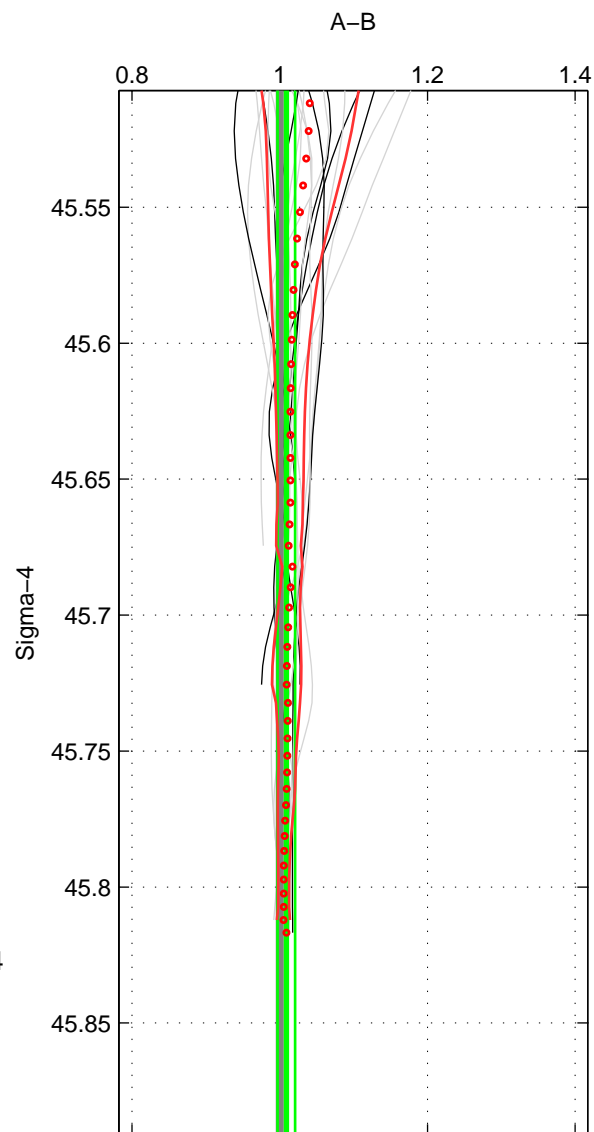

Cruise A (red). Date: Jul 2001 Cruisename: 575-49HO20010710  
 Cruise B (blue). Date: Jun 2001 Cruisename: 591-49NZ20010604

\*\*\* "Favourite" values are means of spaces 1 2.

	Offset	O.StDev	Ratio	R.Stdev	Rating
SIGMA:	0.880	1.186	1.009	0.012	4
THETA:	1.003	1.613	1.010	0.016	4
DEPTH:	0.693	5.770	1.007	0.056	3
FAV.:	0.942	1.400	1.009	0.014	4

Profiles of A: 6  
 Profiles of B: 8  
 Diff profs : 19  
 WMoffset (A-B): 0.88016  
 WMoffset stdev: 1.1862  
 WMratio (A/B): 1.009  
 WMratio stdev: 0.011977

Quality (1-5): 4

Profiles of A: 6  
 Profiles of B: 8  
 Diff profs : 19  
 WMoffset (A-B): 1.003  
 WMoffset stdev: 1.613  
 WMratio (A/B): 1.0099  
 WMratio stdev: 0.016268

Quality (1-5): 4

Profiles of A: 6  
 Profiles of B: 8  
 Diff profs : 19  
 WMoffset (A-B): 0.69274  
 WMoffset stdev: 5.7698  
 WMratio (A/B): 1.0074  
 WMratio stdev: 0.056306

Quality (1-5): 3