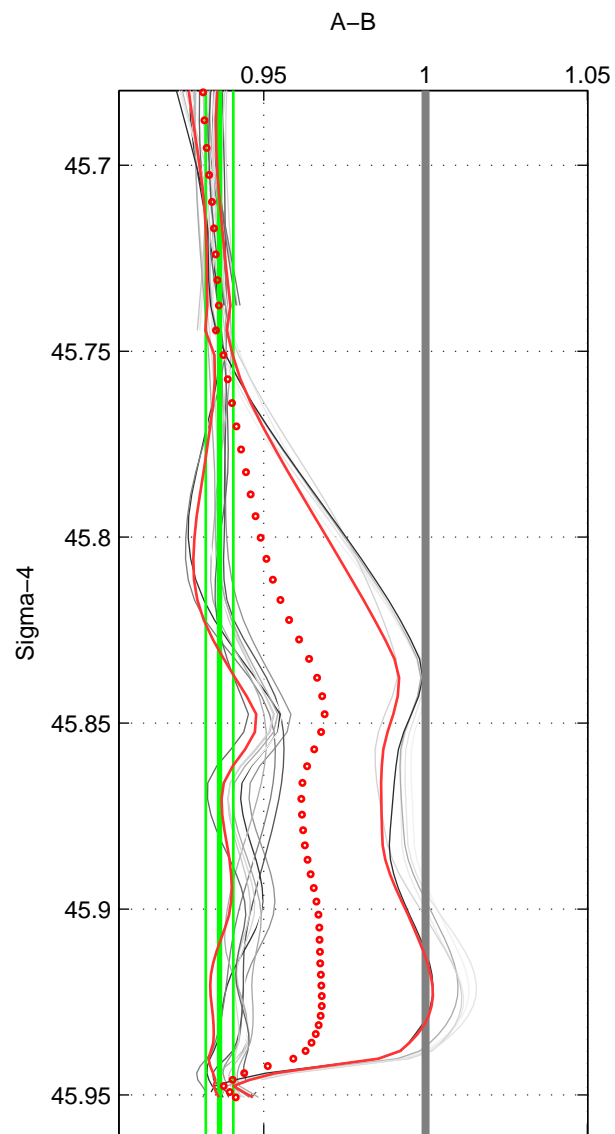

Cruise A (red). Date: Sep 1995 Cruisename: 343-09FA19950913

Cruise B (blue). Date: Aug 1989 Cruisename: 364-35MF19890730

*** "Favourite" values are means of spaces 1 2 3.

	Offset	O.StDev	Ratio	R.Stdev	Rating
SIGMA:	-9.739	0.655	0.936	0.004	5
THETA:	-10.036	0.696	0.938	0.004	5
DEPTH:	-10.967	0.695	0.942	0.004	5
FAV.:	-10.247	0.682	0.939	0.004	5

Profiles of A: 15
 Profiles of B: 5
 Diff profs: 28
 WMoffset (A-B): -9.7385
 WMoffset stdev: 0.6552
 WMratio (A/B): 0.93633
 WMratio stdev: 0.0042323

Quality (1-5): 5

Profiles of A: 15
 Profiles of B: 5
 Diff profs: 28
 WMoffset (A-B): -10.036
 WMoffset stdev: 0.69627
 WMratio (A/B): 0.9382
 WMratio stdev: 0.0041895

Quality (1-5): 5

Profiles of A: 15
 Profiles of B: 5
 Diff profs: 28
 WMoffset (A-B): -10.9666
 WMoffset stdev: 0.69491
 WMratio (A/B): 0.94239
 WMratio stdev: 0.0035051

Quality (1-5): 5