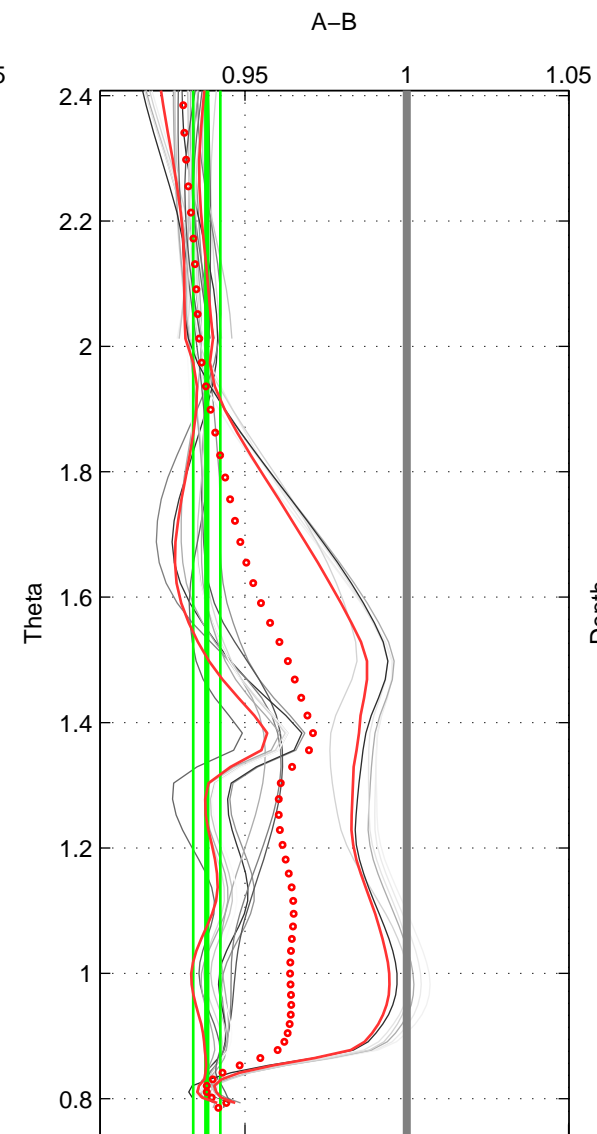

Cruise A (red). Date: Sep 1995 Cruisename: 343-09FA19950913

Cruise B (blue). Date: Aug 1989 Cruisename: 364-35MF19890730

*** "Favourite" values are means of spaces 1 2 3.

	Offset	O.StDev	Ratio	R.Stdev	Rating
SIGMA:	-9.739	0.655	0.936	0.004	5
THETA:	-10.036	0.696	0.938	0.004	5
DEPTH:	-10.967	0.695	0.942	0.004	5
FAV.:	-10.247	0.682	0.939	0.004	5

Profiles of A: 15
 Profiles of B: 5
 Diff profs: 28
 WMoffset (A-B): -9.7385
 WMoffset stdev: 0.6552
 WMratio (A/B): 0.93633
 WMratio stdev: 0.0042323

Quality (1-5): 5

Profiles of A: 15
 Profiles of B: 5
 Diff profs: 28
 WMoffset (A-B): -10.036
 WMoffset stdev: 0.69627
 WMratio (A/B): 0.9382
 WMratio stdev: 0.0041895

Quality (1-5): 5

Profiles of A: 15
 Profiles of B: 5
 Diff profs: 28
 WMoffset (A-B): -10.9666
 WMoffset stdev: 0.69491
 WMratio (A/B): 0.94239
 WMratio stdev: 0.0035051

Quality (1-5): 5