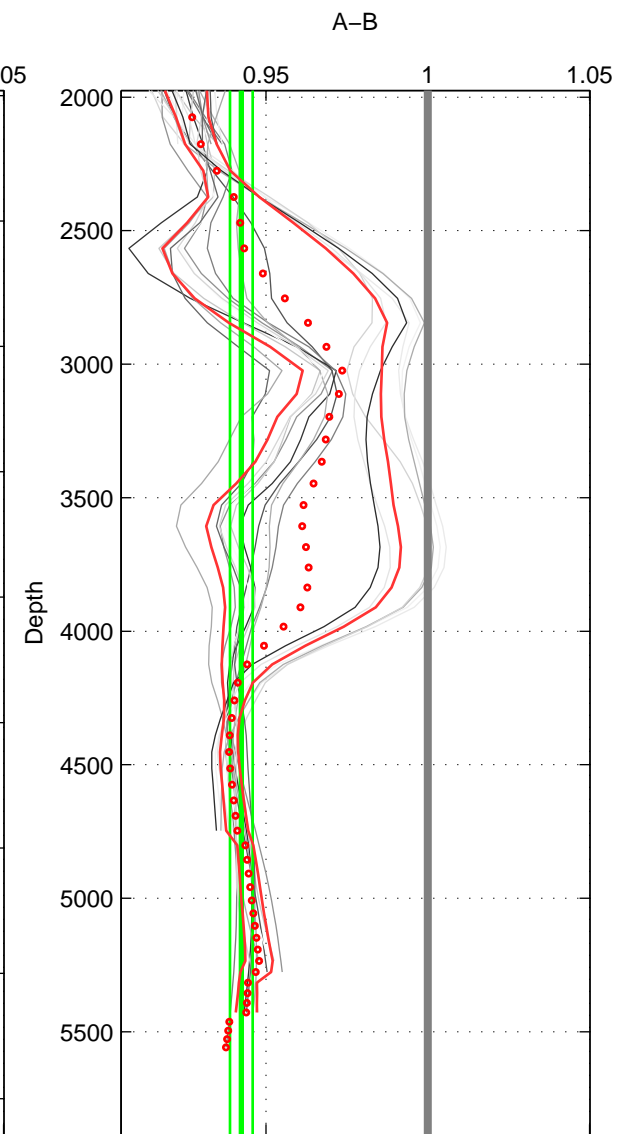

Cruise A (red). Date: Sep 1995 Cruisename: 343-09FA19950913

Cruise B (blue). Date: Aug 1989 Cruisename: 364-35MF19890730

*** "Favourite" values are means of spaces 1 2 3.

	Offset	O.StDev	Ratio	R.Stdev	Rating
SIGMA:	-9.739	0.655	0.936	0.004	5
THETA:	-10.036	0.696	0.938	0.004	5
DEPTH:	-10.967	0.695	0.942	0.004	5
FAV.:	-10.247	0.682	0.939	0.004	5

Profiles of A: 15
 Profiles of B: 5
 Diff profs: 28
 WMoffset (A-B): -9.7385
 WMoffset stdev: 0.6552
 WMratio (A/B): 0.93633
 WMratio stdev: 0.0042323

Quality (1-5): 5

Profiles of A: 15
 Profiles of B: 5
 Diff profs: 28
 WMoffset (A-B): -10.036
 WMoffset stdev: 0.69627
 WMratio (A/B): 0.9382
 WMratio stdev: 0.0041895

Quality (1-5): 5

Profiles of A: 15
 Profiles of B: 5
 Diff profs: 28
 WMoffset (A-B): -10.9666
 WMoffset stdev: 0.69491
 WMratio (A/B): 0.94239
 WMratio stdev: 0.0035051

Quality (1-5): 5