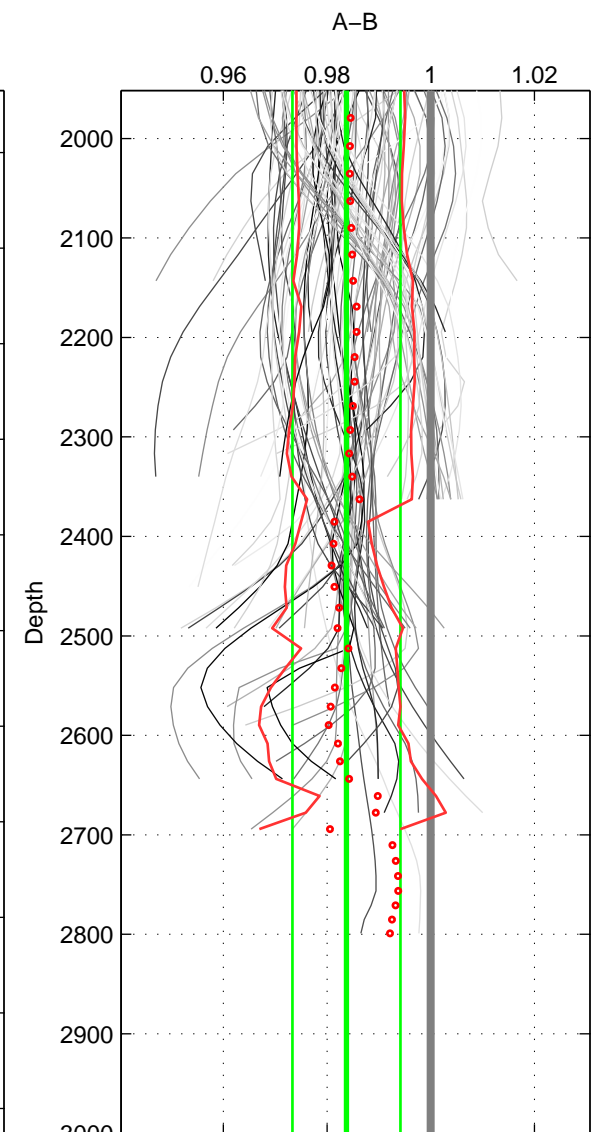

Cruise A (red). Date: Aug 1993 Cruisename: 251-33MW19930704.1

Cruise B (blue). Date: Apr 1991 Cruisename: 297-64TR19910408

*** "Favourite" values are means of spaces 1 2 3.

	Offset	O.StDev	Ratio	R.Stdev	Rating
SIGMA:	-4.657	1.276	0.983	0.005	4
THETA:	-4.992	1.659	0.982	0.006	4
DEPTH:	-4.426	2.876	0.984	0.010	4
FAV. :	-4.692	1.937	0.983	0.007	4

Profiles of A: 4
 Profiles of B: 34
 Diff profs : 98
 WMoffset (A-B): -4.657
 WMoffset stdev: 1.2758
 WMratio (A/B): 0.9829
 WMratio stdev: 0.0046515

Quality (1-5): 4

Profiles of A: 4
 Profiles of B: 34
 Diff profs : 98
 WMoffset (A-B): -4.9923
 WMoffset stdev: 1.6594
 WMratio (A/B): 0.98172
 WMratio stdev: 0.0060148

Quality (1-5): 4

Profiles of A: 4
 Profiles of B: 34
 Diff profs : 98
 WMoffset (A-B): -4.426
 WMoffset stdev: 2.876
 WMratio (A/B): 0.98373
 WMratio stdev: 0.010409

Quality (1-5): 4