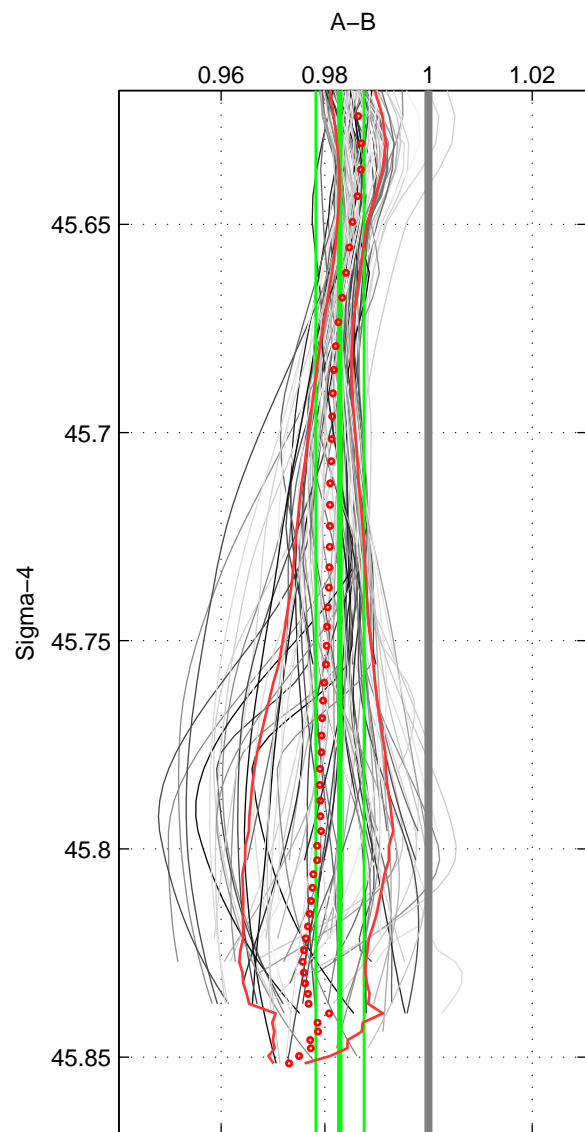

Cruise A (red). Date: Aug 1993 Cruisename: 251-33MW19930704.1

Cruise B (blue). Date: Apr 1991 Cruisename: 297-64TR19910408

*** "Favourite" values are means of spaces 1 2 3.

	Offset	O.StDev	Ratio	R.Stdev	Rating
SIGMA:	-4.657	1.276	0.983	0.005	4
THETA:	-4.992	1.659	0.982	0.006	4
DEPTH:	-4.426	2.876	0.984	0.010	4
FAV. :	-4.692	1.937	0.983	0.007	4

Profiles of A: 4
 Profiles of B: 34
 Diff profs : 98
 WMoffset (A-B): -4.657
 WMoffset stdev: 1.2758
 WMratio (A/B): 0.9829
 WMratio stdev: 0.0046515

Quality (1-5): 4

Profiles of A: 4
 Profiles of B: 34
 Diff profs : 98
 WMoffset (A-B): -4.9923
 WMoffset stdev: 1.6594
 WMratio (A/B): 0.98172
 WMratio stdev: 0.0060148

Quality (1-5): 4

Profiles of A: 4
 Profiles of B: 34
 Diff profs : 98
 WMoffset (A-B): -4.426
 WMoffset stdev: 2.876
 WMratio (A/B): 0.98373
 WMratio stdev: 0.010409

Quality (1-5): 4