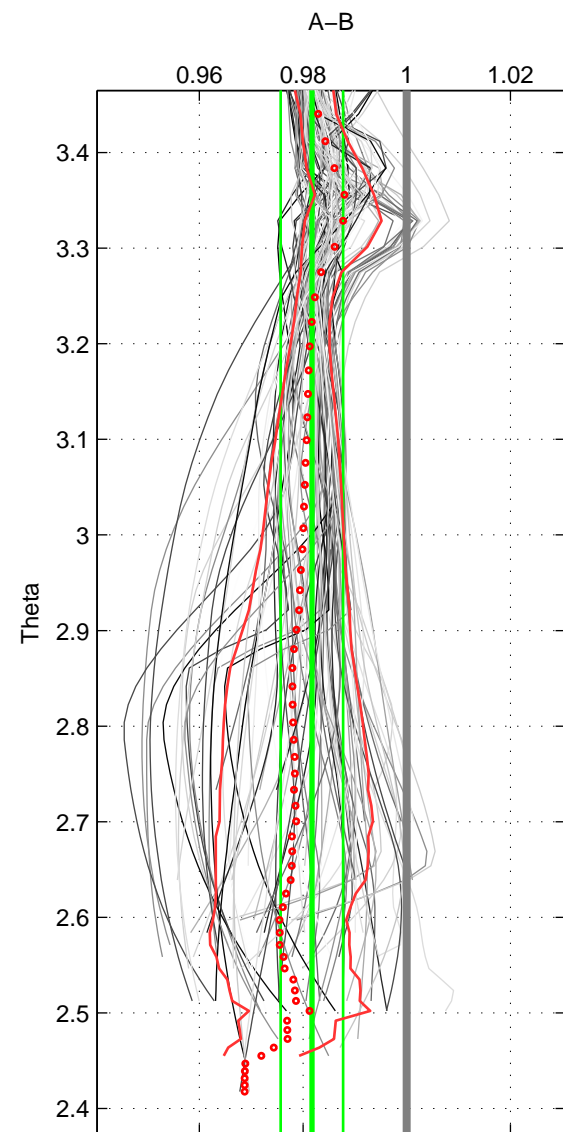

Cruise A (red). Date: Aug 1993 Cruisename: 251-33MW19930704.1

Cruise B (blue). Date: Apr 1991 Cruisename: 297-64TR19910408

*** "Favourite" values are means of spaces 1 2 3.

	Offset	O.StDev	Ratio	R.Stdev	Rating
SIGMA:	-4.657	1.276	0.983	0.005	4
THETA:	-4.992	1.659	0.982	0.006	4
DEPTH:	-4.426	2.876	0.984	0.010	4
FAV. :	-4.692	1.937	0.983	0.007	4

Profiles of A: 4
 Profiles of B: 34
 Diff profs : 98
 WMoffset (A-B): -4.657
 WMoffset stdev: 1.2758
 WMratio (A/B): 0.9829
 WMratio stdev: 0.0046515

Quality (1-5): 4

Profiles of A: 4
 Profiles of B: 34
 Diff profs : 98
 WMoffset (A-B): -4.9923
 WMoffset stdev: 1.6594
 WMratio (A/B): 0.98172
 WMratio stdev: 0.0060148

Quality (1-5): 4

Profiles of A: 4
 Profiles of B: 34
 Diff profs : 98
 WMoffset (A-B): -4.426
 WMoffset stdev: 2.876
 WMratio (A/B): 0.98373
 WMratio stdev: 0.010409

Quality (1-5): 4