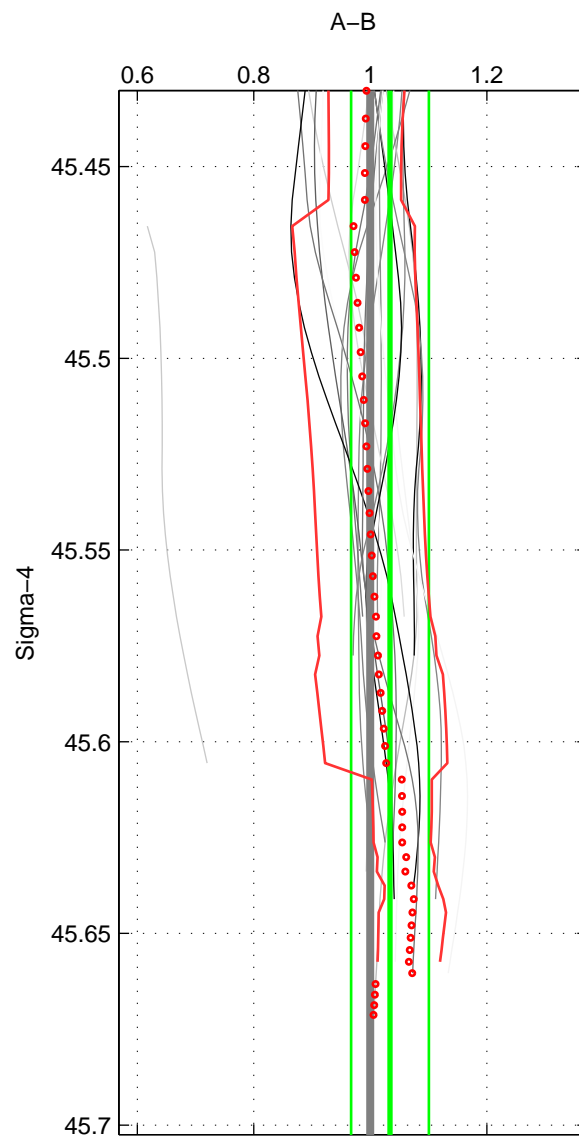

Cruise A (red). Date: Jul 2004 Cruisename: 666-49UF20040616

Cruise B (blue). Date: May 1999 Cruisename: 687-49UP19990419

*** "Favourite" values are means of spaces 1 2 3.

	Offset	O.StDev	Ratio	R.Stdev	Rating
SIGMA:	2.029	4.331	1.034	0.067	4
THETA:	2.298	4.323	1.031	0.064	4
DEPTH:	-2.880	9.443	0.964	0.131	4
FAV.:	0.482	6.032	1.010	0.087	4

Profiles of A: 6
 Profiles of B: 7
 Diff profs: 19
 WMoffset (A-B): 2.0287
 WMoffset stdev: 4.3306
 WMratio (A/B): 1.0338
 WMratio stdev: 0.066705

Quality (1-5): 4

Profiles of A: 6
 Profiles of B: 7
 Diff profs: 19
 WMoffset (A-B): 2.298
 WMoffset stdev: 4.323
 WMratio (A/B): 1.0315
 WMratio stdev: 0.063838

Quality (1-5): 4

Profiles of A: 6
 Profiles of B: 7
 Diff profs: 19
 WMoffset (A-B): -2.8801
 WMoffset stdev: 9.4428
 WMratio (A/B): 0.96369
 WMratio stdev: 0.13083

Quality (1-5): 4