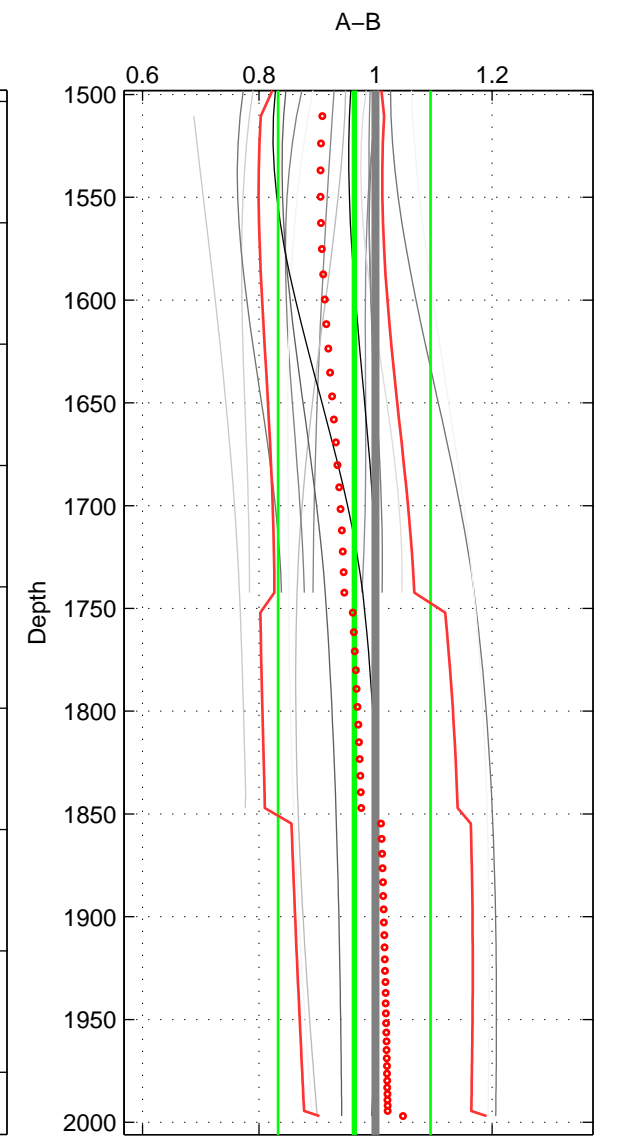

Cruise A (red). Date: Jul 2004 Cruisename: 666-49UF20040616

Cruise B (blue). Date: May 1999 Cruisename: 687-49UP19990419

*** "Favourite" values are means of spaces 1 2 3.

	Offset	O.StDev	Ratio	R.Stdev	Rating
SIGMA:	2.029	4.331	1.034	0.067	4
THETA:	2.298	4.323	1.031	0.064	4
DEPTH:	-2.880	9.443	0.964	0.131	4
FAV.:	0.482	6.032	1.010	0.087	4

Profiles of A: 6
 Profiles of B: 7
 Diff profs: 19
 WMoffset (A-B): 2.0287
 WMoffset stdev: 4.3306
 WMratio (A/B): 1.0338
 WMratio stdev: 0.066705

Quality (1-5): 4

Profiles of A: 6
 Profiles of B: 7
 Diff profs: 19
 WMoffset (A-B): 2.298
 WMoffset stdev: 4.323
 WMratio (A/B): 1.0315
 WMratio stdev: 0.063838

Quality (1-5): 4

Profiles of A: 6
 Profiles of B: 7
 Diff profs: 19
 WMoffset (A-B): -2.8801
 WMoffset stdev: 9.4428
 WMratio (A/B): 0.96369
 WMratio stdev: 0.13083

Quality (1-5): 4