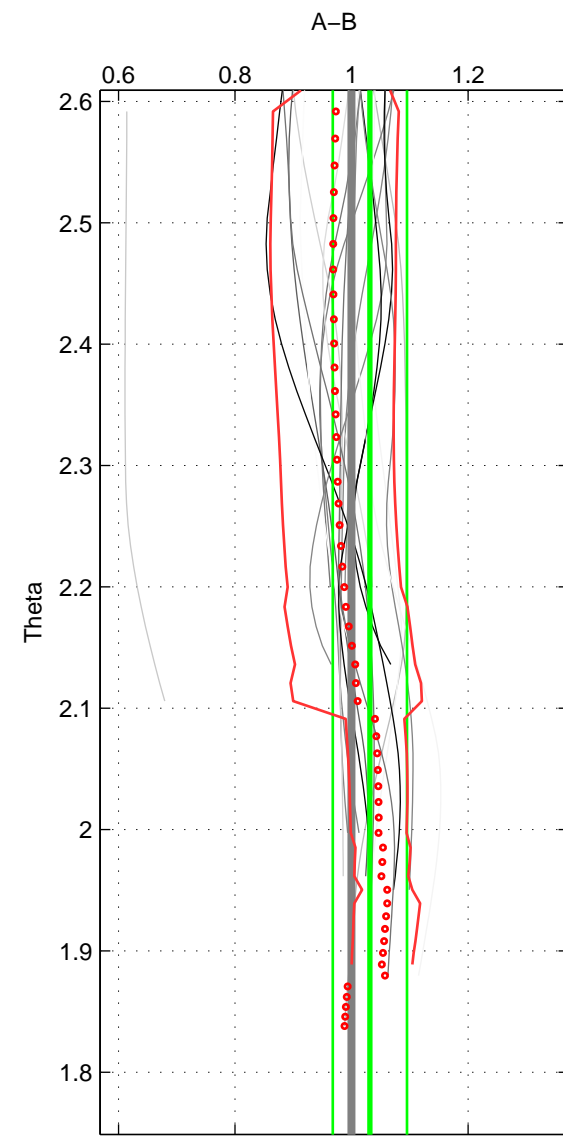

Cruise A (red). Date: Jul 2004 Cruisename: 666-49UF20040616

Cruise B (blue). Date: May 1999 Cruisename: 687-49UP19990419

*** "Favourite" values are means of spaces 1 2 3.

	Offset	O.StDev	Ratio	R.Stdev	Rating
SIGMA:	2.029	4.331	1.034	0.067	4
THETA:	2.298	4.323	1.031	0.064	4
DEPTH:	-2.880	9.443	0.964	0.131	4
FAV.:	0.482	6.032	1.010	0.087	4

Profiles of A: 6
 Profiles of B: 7
 Diff profs: 19
 WMoffset (A-B): 2.0287
 WMoffset stdev: 4.3306
 WMratio (A/B): 1.0338
 WMratio stdev: 0.066705

Quality (1-5): 4

Profiles of A: 6
 Profiles of B: 7
 Diff profs: 19
 WMoffset (A-B): 2.298
 WMoffset stdev: 4.323
 WMratio (A/B): 1.0315
 WMratio stdev: 0.063838

Quality (1-5): 4

Profiles of A: 6
 Profiles of B: 7
 Diff profs: 19
 WMoffset (A-B): -2.8801
 WMoffset stdev: 9.4428
 WMratio (A/B): 0.96369
 WMratio stdev: 0.13083

Quality (1-5): 4