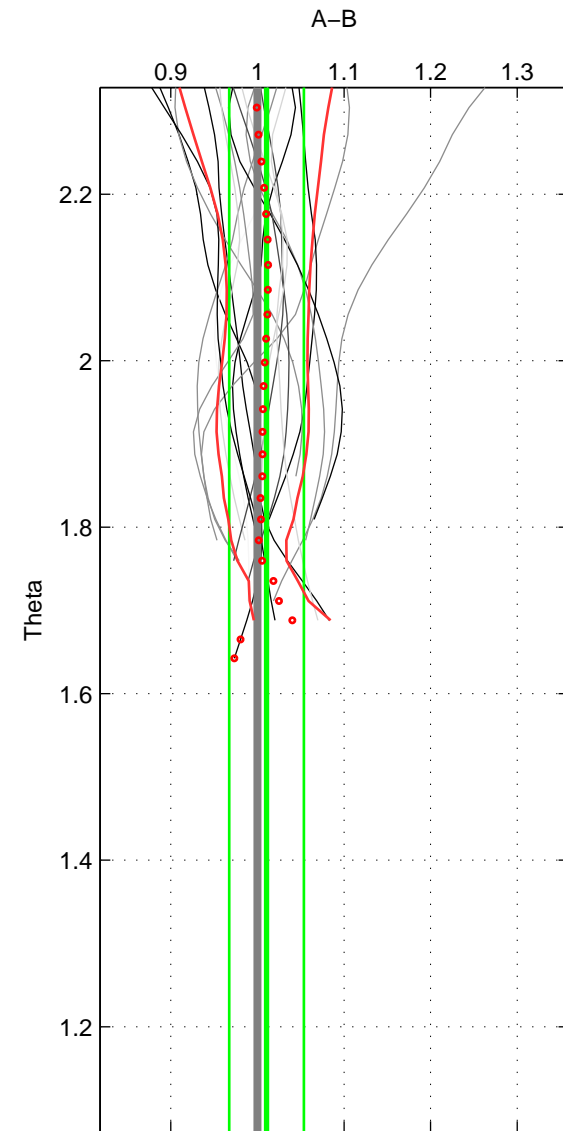

Cruise A (red). Date: Jun 2001 Cruisename: 591-49NZ20010604  
 Cruise B (blue). Date: Jun 2005 Cruisename: 707-49UP20050615

\*\*\* "Favourite" values are means of spaces 1 2.

	Offset	O.StDev	Ratio	R.Stdev	Rating
SIGMA:	0.458	2.023	1.009	0.036	4
THETA:	0.461	2.446	1.011	0.043	4
DEPTH:	-1.759	0.389	0.969	0.009	3
FAV.:	0.460	2.234	1.010	0.039	4

Profiles of A: 9  
 Profiles of B: 12  
 Diff profs : 18  
 WMoffset (A-B): 0.45845  
 WMoffset stdev: 2.0231  
 WMratio (A/B): 1.0093  
 WMratio stdev: 0.035577

Quality (1-5): 4

Profiles of A: 9  
 Profiles of B: 12  
 Diff profs : 18  
 WMoffset (A-B): 0.46081  
 WMoffset stdev: 2.4456  
 WMratio (A/B): 1.0106  
 WMratio stdev: 0.043181

Quality (1-5): 4

Profiles of A: 9  
 Profiles of B: 12  
 Diff profs : 18  
 WMoffset (A-B): -1.7587  
 WMoffset stdev: 0.38879  
 WMratio (A/B): 0.96895  
 WMratio stdev: 0.0093062

Quality (1-5): 3

Please note that statistics are bad.