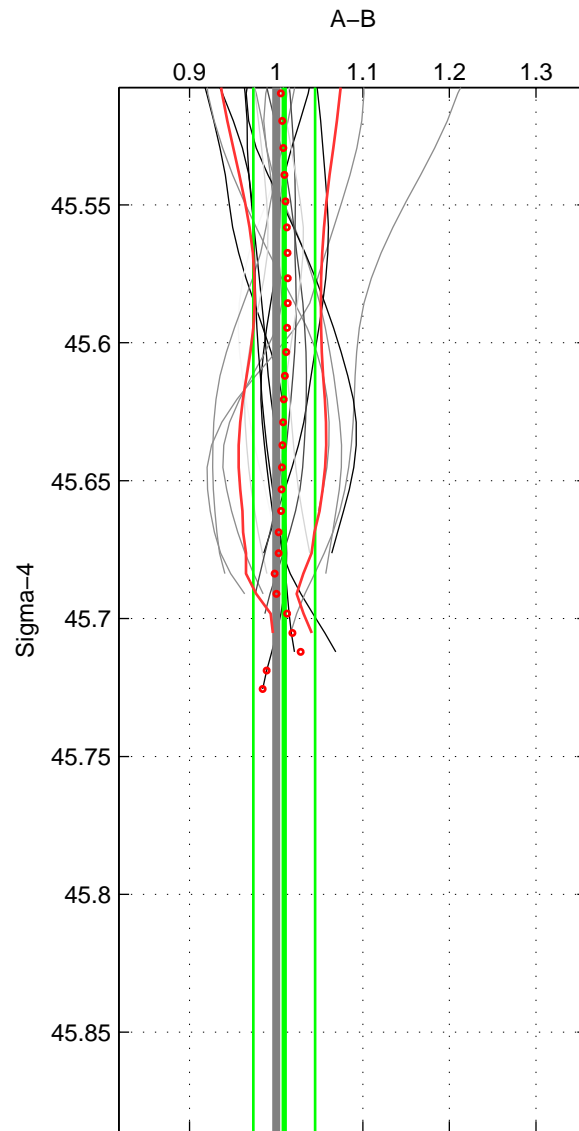

Cruise A (red). Date: Jun 2001 Cruisename: 591-49NZ20010604  
 Cruise B (blue). Date: Jun 2005 Cruisename: 707-49UP20050615

\*\*\* "Favourite" values are means of spaces 1 2.

	Offset	O.StDev	Ratio	R.Stdev	Rating
SIGMA:	0.458	2.023	1.009	0.036	4
THETA:	0.461	2.446	1.011	0.043	4
DEPTH:	-1.759	0.389	0.969	0.009	3
FAV.:	0.460	2.234	1.010	0.039	4

Profiles of A: 9  
 Profiles of B: 12  
 Diff profs : 18  
 WMoffset (A-B): 0.45845  
 WMoffset stdev: 2.0231  
 WMratio (A/B): 1.0093  
 WMratio stdev: 0.035577

Quality (1-5): 4

Profiles of A: 9  
 Profiles of B: 12  
 Diff profs : 18  
 WMoffset (A-B): 0.46081  
 WMoffset stdev: 2.4456  
 WMratio (A/B): 1.0106  
 WMratio stdev: 0.043181

Quality (1-5): 4

Profiles of A: 9  
 Profiles of B: 12  
 Diff profs : 18  
 WMoffset (A-B): -1.7587  
 WMoffset stdev: 0.38879  
 WMratio (A/B): 0.96895  
 WMratio stdev: 0.0093062

Quality (1-5): 3

Please note that statistics are bad.