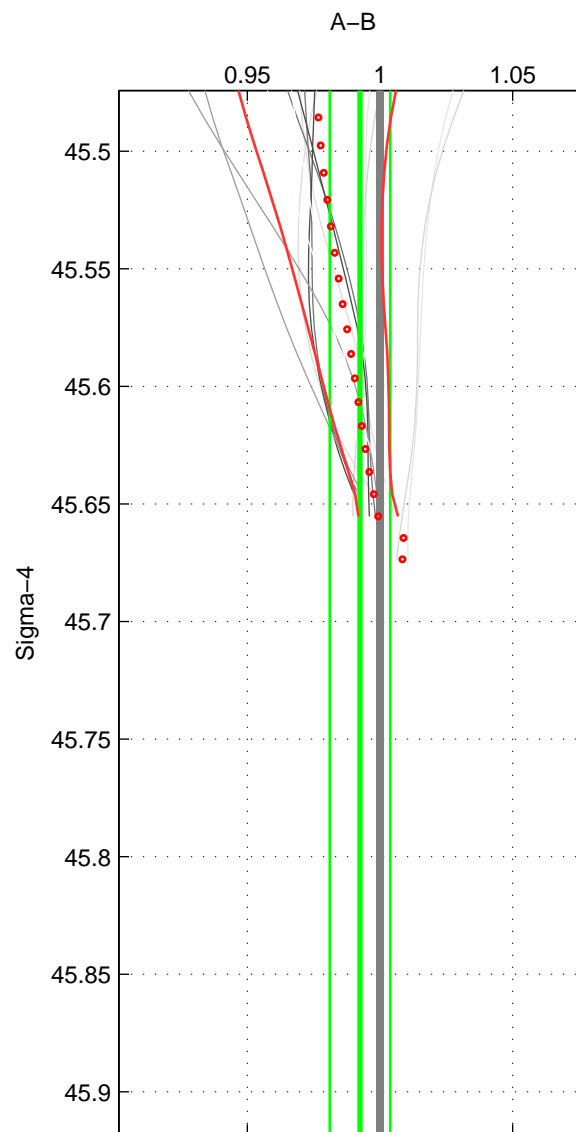

Cruise A (red). Date: Mar 1989 Cruisename: 507-32MW19890206

Cruise B (blue). Date: Oct 1997 Cruisename: 683-49UP19970912

*** "Favourite" values are means of spaces 1 2.

	Offset	O.StDev	Ratio	R.Stdev	Rating
SIGMA:	-0.786	1.148	0.992	0.011	4
THETA:	-0.983	1.283	0.990	0.013	4
DEPTH:	-2.300	1.372	0.976	0.016	3
FAV. :	-0.884	1.215	0.991	0.012	4

Profiles of A: 5
 Profiles of B: 4
 Diff profs : 14
 WMoffset (A-B): -0.78573
 WMoffset stdev: 1.1476
 WMratio (A/B): 0.99245
 WMratio stdev: 0.011368

Quality (1-5): 4

Profiles of A: 5
 Profiles of B: 4
 Diff profs : 14
 WMoffset (A-B): -0.98267
 WMoffset stdev: 1.2826
 WMratio (A/B): 0.99047
 WMratio stdev: 0.01278

Quality (1-5): 4

Profiles of A: 5
 Profiles of B: 4
 Diff profs : 14
 WMoffset (A-B): -2.3002
 WMoffset stdev: 1.3716
 WMratio (A/B): 0.97565
 WMratio stdev: 0.015518

Quality (1-5): 3

Please note that statistics are bad.