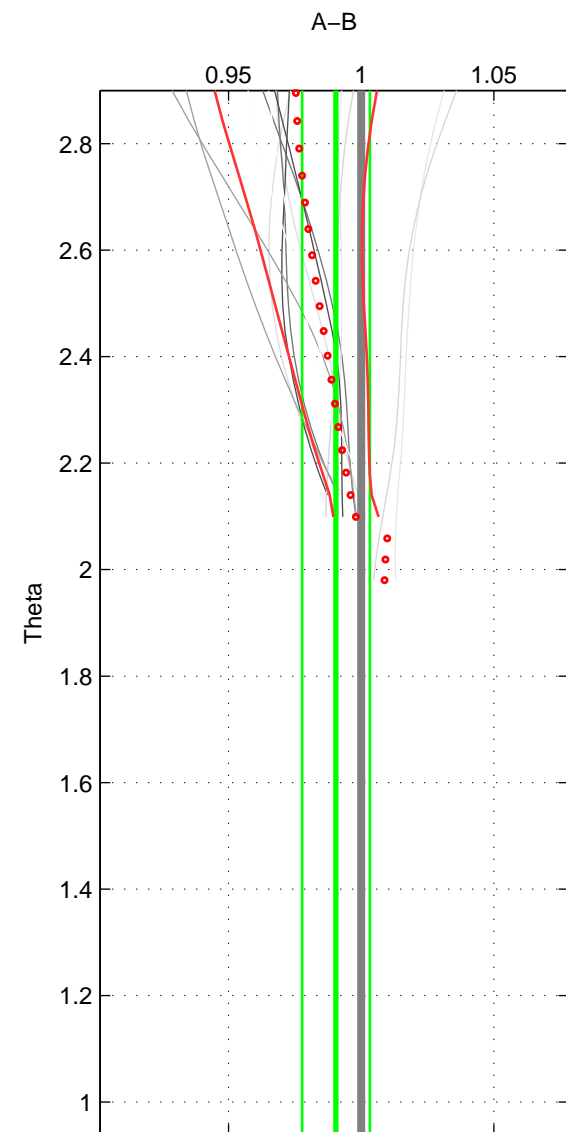

Cruise A (red). Date: Mar 1989 Cruisename: 507-32MW19890206

Cruise B (blue). Date: Oct 1997 Cruisename: 683-49UP19970912

*** "Favourite" values are means of spaces 1 2.

	Offset	O.StDev	Ratio	R.Stdev	Rating
SIGMA:	-0.786	1.148	0.992	0.011	4
THETA:	-0.983	1.283	0.990	0.013	4
DEPTH:	-2.300	1.372	0.976	0.016	3
FAV. :	-0.884	1.215	0.991	0.012	4

Profiles of A: 5
 Profiles of B: 4
 Diff profs : 14
 WMoffset (A-B): -0.78573
 WMoffset stdev: 1.1476
 WMratio (A/B): 0.99245
 WMratio stdev: 0.011368

Quality (1-5): 4

Profiles of A: 5
 Profiles of B: 4
 Diff profs : 14
 WMoffset (A-B): -0.98267
 WMoffset stdev: 1.2826
 WMratio (A/B): 0.99047
 WMratio stdev: 0.01278

Quality (1-5): 4

Profiles of A: 5
 Profiles of B: 4
 Diff profs : 14
 WMoffset (A-B): -2.3002
 WMoffset stdev: 1.3716
 WMratio (A/B): 0.97565
 WMratio stdev: 0.015518

Quality (1-5): 3

Please note that statistics are bad.