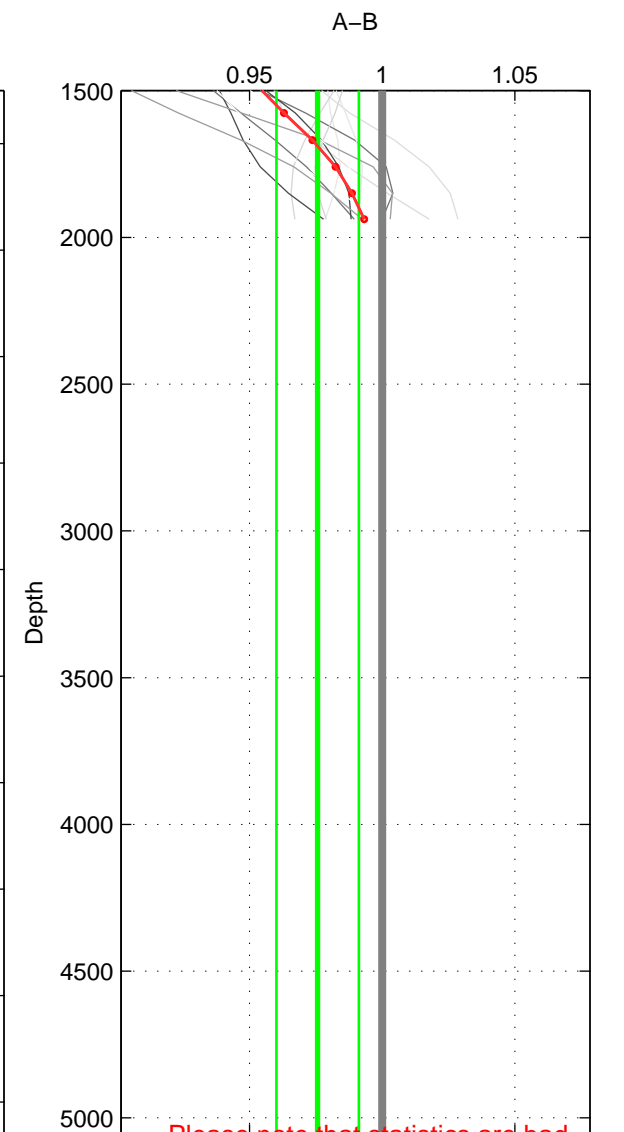

Cruise A (red). Date: Mar 1989 Cruisename: 507-32MW19890206

Cruise B (blue). Date: Oct 1997 Cruisename: 683-49UP19970912

*** "Favourite" values are means of spaces 1 2.

	Offset	O.StDev	Ratio	R.Stdev	Rating
SIGMA:	-0.786	1.148	0.992	0.011	4
THETA:	-0.983	1.283	0.990	0.013	4
DEPTH:	-2.300	1.372	0.976	0.016	3
FAV. :	-0.884	1.215	0.991	0.012	4

Profiles of A: 5
 Profiles of B: 4
 Diff profs : 14
 WMoffset (A-B): -0.78573
 WMoffset stdev: 1.1476
 WMratio (A/B): 0.99245
 WMratio stdev: 0.011368

Quality (1-5): 4

Profiles of A: 5
 Profiles of B: 4
 Diff profs : 14
 WMoffset (A-B): -0.98267
 WMoffset stdev: 1.2826
 WMratio (A/B): 0.99047
 WMratio stdev: 0.01278

Quality (1-5): 4

Profiles of A: 5
 Profiles of B: 4
 Diff profs : 14
 WMoffset (A-B): -2.3002
 WMoffset stdev: 1.3716
 WMratio (A/B): 0.97565
 WMratio stdev: 0.015518

Quality (1-5): 3

Please note that statistics are bad.