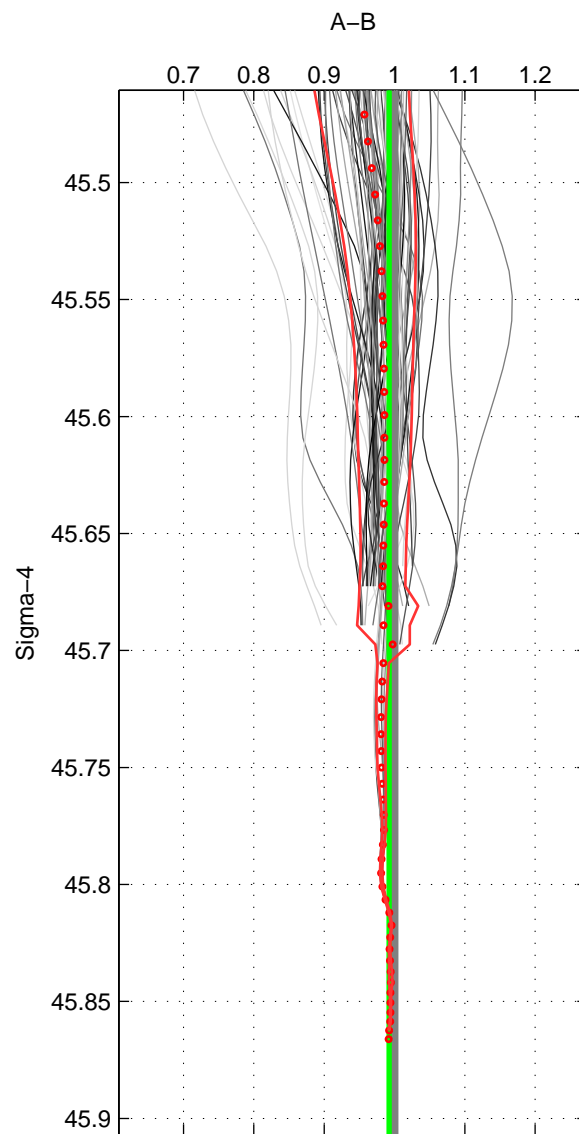

Cruise A (red). Date: Jun 2005 Cruisename: 605-49NZ20050525

Cruise B (blue). Date: Jul 2003 Cruisename: 662-49UF20030625

*** "Favourite" values are means of spaces 1 2.

	Offset	O.StDev	Ratio	R.Stdev	Rating
SIGMA:	-1.113	0.141	0.993	0.001	5
THETA:	-0.982	0.103	0.993	0.001	5
DEPTH:	-1.720	0.382	0.989	0.002	4
FAV. :	-1.048	0.122	0.993	0.001	5

Profiles of A: 63
 Profiles of B: 12
 Diff profs : 80
 WMoffset (A-B): -1.1129
 WMoffset stdev: 0.14146
 WMratio (A/B): 0.99251
 WMratio stdev: 0.0009338

Quality (1-5): 5

Profiles of A: 63
 Profiles of B: 13
 Diff profs : 85
 WMoffset (A-B): -0.98238
 WMoffset stdev: 0.10274
 WMratio (A/B): 0.99344
 WMratio stdev: 0.00067655

Quality (1-5): 5

Profiles of A: 63
 Profiles of B: 12
 Diff profs : 80
 WMoffset (A-B): -1.7199
 WMoffset stdev: 0.38245
 WMratio (A/B): 0.98886
 WMratio stdev: 0.0024163

Quality (1-5): 4