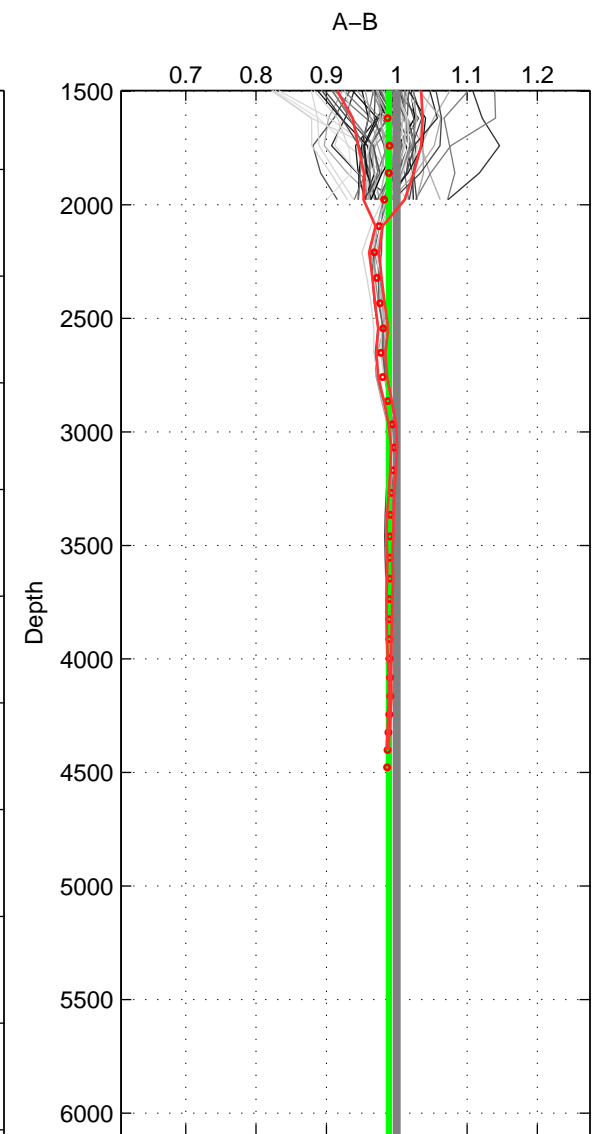

Cruise A (red). Date: Jun 2005 Cruisename: 605-49NZ20050525

Cruise B (blue). Date: Jul 2003 Cruisename: 662-49UF20030625

*** "Favourite" values are means of spaces 1 2.

	Offset	O.StDev	Ratio	R.Stdev	Rating
SIGMA:	-1.113	0.141	0.993	0.001	5
THETA:	-0.982	0.103	0.993	0.001	5
DEPTH:	-1.720	0.382	0.989	0.002	4
FAV. :	-1.048	0.122	0.993	0.001	5

Profiles of A: 63
 Profiles of B: 12
 Diff profs : 80
 WMoffset (A-B): -1.1129
 WMoffset stdev: 0.14146
 WMratio (A/B): 0.99251
 WMratio stdev: 0.0009338

Quality (1-5): 5

Profiles of A: 63
 Profiles of B: 13
 Diff profs : 85
 WMoffset (A-B): -0.98238
 WMoffset stdev: 0.10274
 WMratio (A/B): 0.99344
 WMratio stdev: 0.00067655

Quality (1-5): 5

Profiles of A: 63
 Profiles of B: 12
 Diff profs : 80
 WMoffset (A-B): -1.7199
 WMoffset stdev: 0.38245
 WMratio (A/B): 0.98886
 WMratio stdev: 0.0024163

Quality (1-5): 4