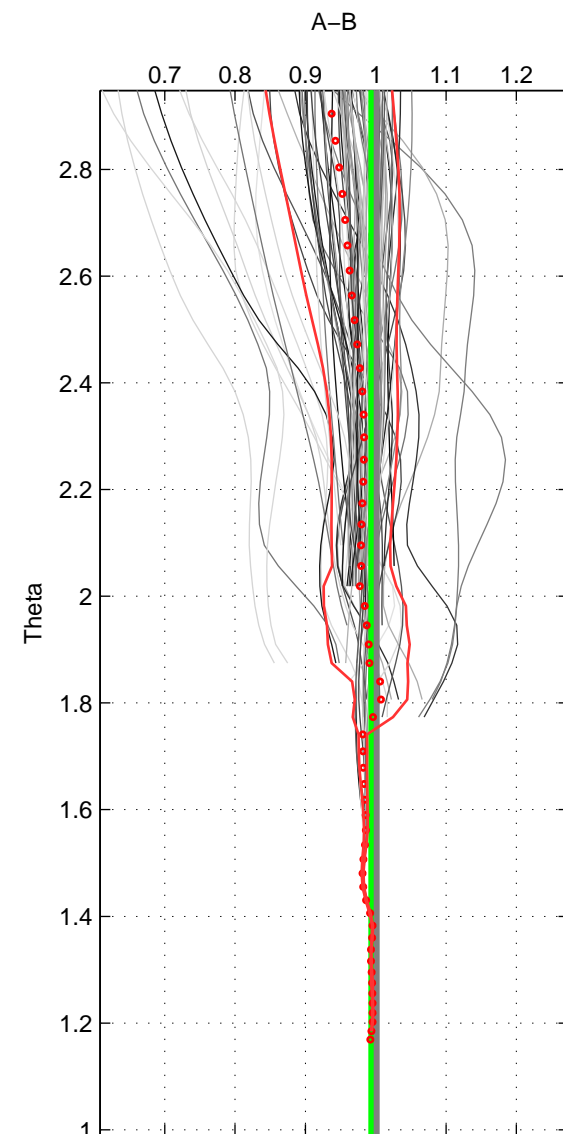

Cruise A (red). Date: Jun 2005 Cruisename: 605-49NZ20050525

Cruise B (blue). Date: Jul 2003 Cruisename: 662-49UF20030625

*** "Favourite" values are means of spaces 1 2.

	Offset	O.StDev	Ratio	R.Stdev	Rating
SIGMA:	-1.113	0.141	0.993	0.001	5
THETA:	-0.982	0.103	0.993	0.001	5
DEPTH:	-1.720	0.382	0.989	0.002	4
FAV. :	-1.048	0.122	0.993	0.001	5

Profiles of A: 63
 Profiles of B: 12
 Diff profs : 80
 WMoffset (A-B): -1.1129
 WMoffset stdev: 0.14146
 WMratio (A/B): 0.99251
 WMratio stdev: 0.0009338

Quality (1-5): 5

Profiles of A: 63
 Profiles of B: 13
 Diff profs : 85
 WMoffset (A-B): -0.98238
 WMoffset stdev: 0.10274
 WMratio (A/B): 0.99344
 WMratio stdev: 0.00067655

Quality (1-5): 5

Profiles of A: 63
 Profiles of B: 12
 Diff profs : 80
 WMoffset (A-B): -1.7199
 WMoffset stdev: 0.38245
 WMratio (A/B): 0.98886
 WMratio stdev: 0.0024163

Quality (1-5): 4