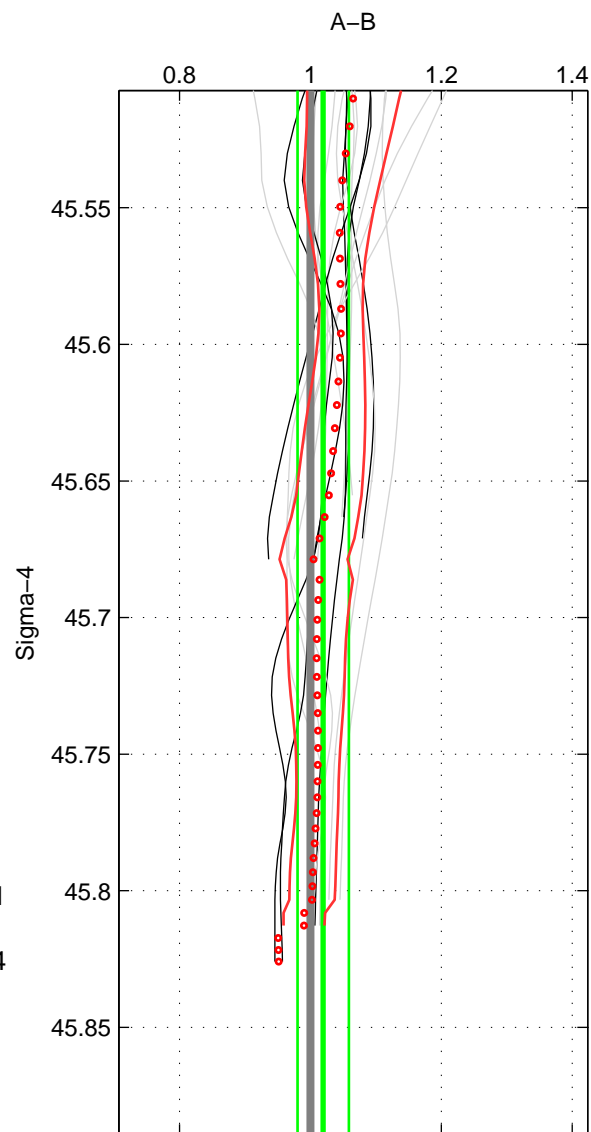

Cruise A (red). Date: Jun 2000 Cruisename: 571-49HO20000601

Cruise B (blue). Date: Jun 2001 Cruisename: 591-49NZ20010604

*** "Favourite" values are means of spaces 1 2.

	Offset	O.StDev	Ratio	R.Stdev	Rating
SIGMA:	1.766	2.748	1.020	0.039	4
THETA:	1.621	3.276	1.015	0.040	4
DEPTH:	-2.680	5.650	0.973	0.050	3
FAV.:	1.694	3.012	1.017	0.039	4

Profiles of A: 5
 Profiles of B: 7
 Diff profs : 16
 WMoffset (A-B): 1.7664
 WMoffset stdev: 2.7483
 WMratio (A/B): 1.0195
 WMratio stdev: 0.039243

Quality (1-5): 4

Profiles of A: 5
 Profiles of B: 7
 Diff profs : 16
 WMoffset (A-B): 1.6208
 WMoffset stdev: 3.2763
 WMratio (A/B): 1.0153
 WMratio stdev: 0.039536

Quality (1-5): 4

Profiles of A: 5
 Profiles of B: 7
 Diff profs : 16
 WMoffset (A-B): -2.68
 WMoffset stdev: 5.6501
 WMratio (A/B): 0.97296
 WMratio stdev: 0.050036

Quality (1-5): 3