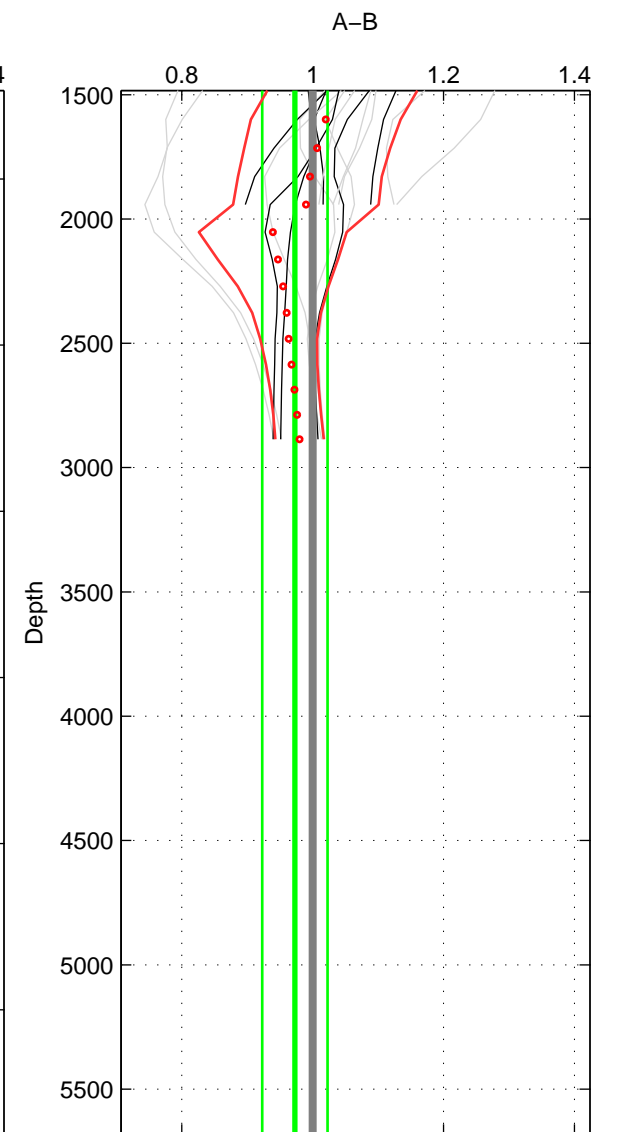

Cruise A (red). Date: Jun 2000 Cruisename: 571-49HO20000601

Cruise B (blue). Date: Jun 2001 Cruisename: 591-49NZ20010604

*** "Favourite" values are means of spaces 1 2.

	Offset	O.StDev	Ratio	R.Stdev	Rating
SIGMA:	1.766	2.748	1.020	0.039	4
THETA:	1.621	3.276	1.015	0.040	4
DEPTH:	-2.680	5.650	0.973	0.050	3
FAV.:	1.694	3.012	1.017	0.039	4

Profiles of A: 5
 Profiles of B: 7
 Diff profs : 16
 WMoffset (A-B): 1.7664
 WMoffset stdev: 2.7483
 WMratio (A/B): 1.0195
 WMratio stdev: 0.039243

Quality (1-5): 4

Profiles of A: 5
 Profiles of B: 7
 Diff profs : 16
 WMoffset (A-B): 1.6208
 WMoffset stdev: 3.2763
 WMratio (A/B): 1.0153
 WMratio stdev: 0.039536

Quality (1-5): 4

Profiles of A: 5
 Profiles of B: 7
 Diff profs : 16
 WMoffset (A-B): -2.68
 WMoffset stdev: 5.6501
 WMratio (A/B): 0.97296
 WMratio stdev: 0.050036

Quality (1-5): 3