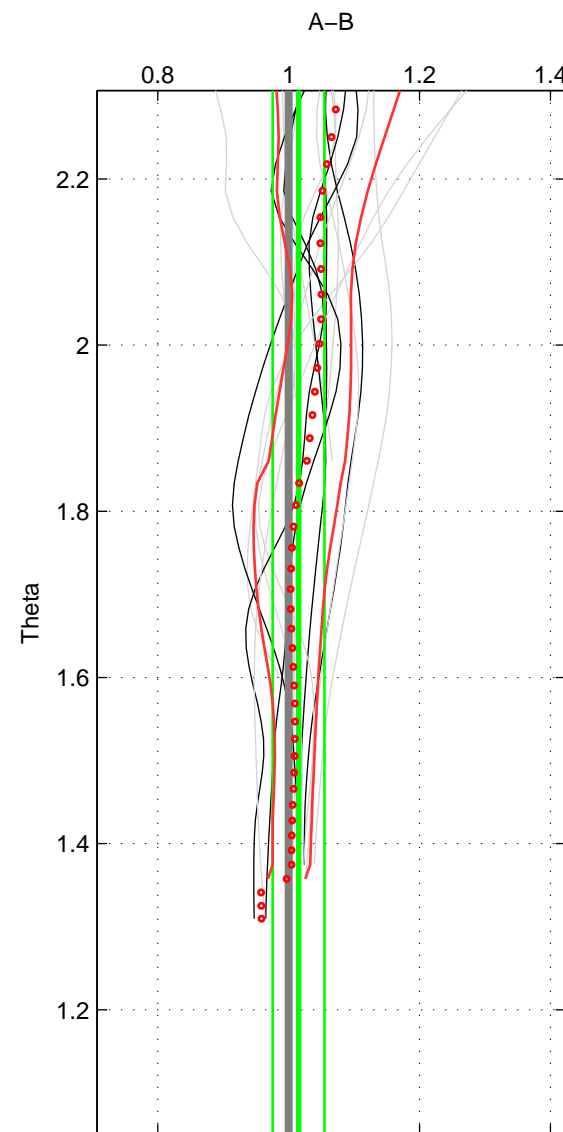

Cruise A (red). Date: Jun 2000 Cruisename: 571-49HO20000601

Cruise B (blue). Date: Jun 2001 Cruisename: 591-49NZ20010604

*** "Favourite" values are means of spaces 1 2.

	Offset	O.StDev	Ratio	R.Stdev	Rating
SIGMA:	1.766	2.748	1.020	0.039	4
THETA:	1.621	3.276	1.015	0.040	4
DEPTH:	-2.680	5.650	0.973	0.050	3
FAV.:	1.694	3.012	1.017	0.039	4

Profiles of A: 5
 Profiles of B: 7
 Diff profs : 16
 WMoffset (A-B): 1.7664
 WMoffset stdev: 2.7483
 WMratio (A/B): 1.0195
 WMratio stdev: 0.039243

Quality (1-5): 4

Profiles of A: 5
 Profiles of B: 7
 Diff profs : 16
 WMoffset (A-B): 1.6208
 WMoffset stdev: 3.2763
 WMratio (A/B): 1.0153
 WMratio stdev: 0.039536

Quality (1-5): 4

Profiles of A: 5
 Profiles of B: 7
 Diff profs : 16
 WMoffset (A-B): -2.68
 WMoffset stdev: 5.6501
 WMratio (A/B): 0.97296
 WMratio stdev: 0.050036

Quality (1-5): 3