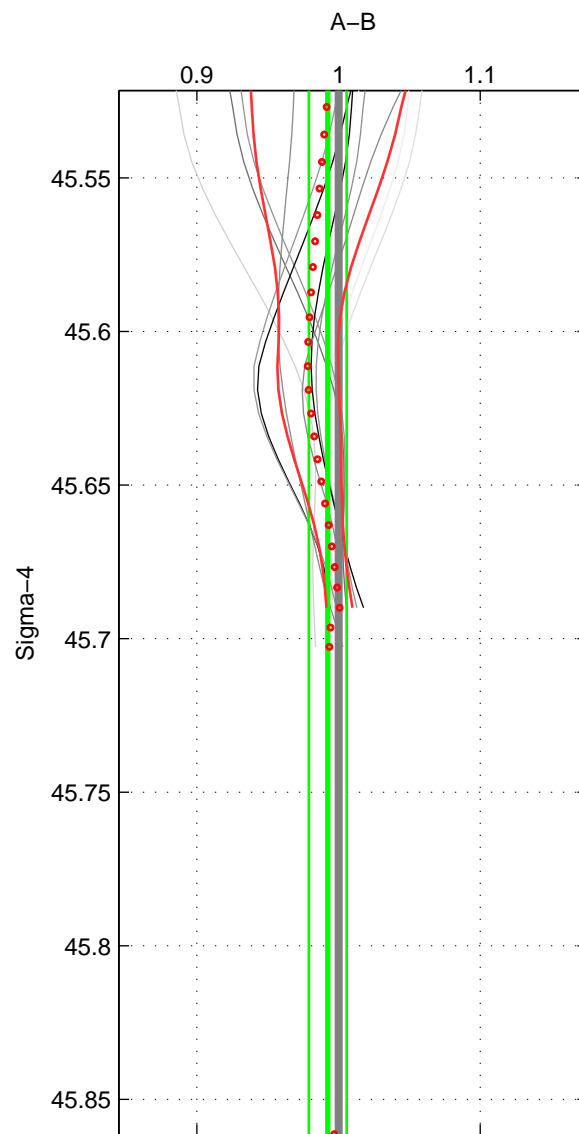

Cruise A (red). Date: Nov 1995 Cruisename: 625-49RY19951115

Cruise B (blue). Date: Apr 2008 Cruisename: 677-49UF20080422

\*\*\* "Favourite" values are means of spaces 1 2.

	Offset	O.StDev	Ratio	R.Stdev	Rating
SIGMA:	-0.870	1.515	0.992	0.013	4
THETA:	-0.649	0.729	0.995	0.005	4
DEPTH:	-4.295	0.728	0.958	0.008	3
FAV. :	-0.759	1.122	0.994	0.009	4

Profiles of A: 5  
 Profiles of B: 4  
 Diff profs : 12  
 WMoffset (A-B): -0.8696  
 WMoffset stdev: 1.5151  
 WMratio (A/B): 0.99241  
 WMratio stdev: 0.013356

Quality (1-5): 4

Profiles of A: 5  
 Profiles of B: 4  
 Diff profs : 12  
 WMoffset (A-B): -0.64929  
 WMoffset stdev: 0.72903  
 WMratio (A/B): 0.99523  
 WMratio stdev: 0.0050566

Quality (1-5): 4

Profiles of A: 5  
 Profiles of B: 4  
 Diff profs : 12  
 WMoffset (A-B): -4.295  
 WMoffset stdev: 0.72814  
 WMratio (A/B): 0.95797  
 WMratio stdev: 0.008447

Quality (1-5): 3

Please note that statistics are bad.