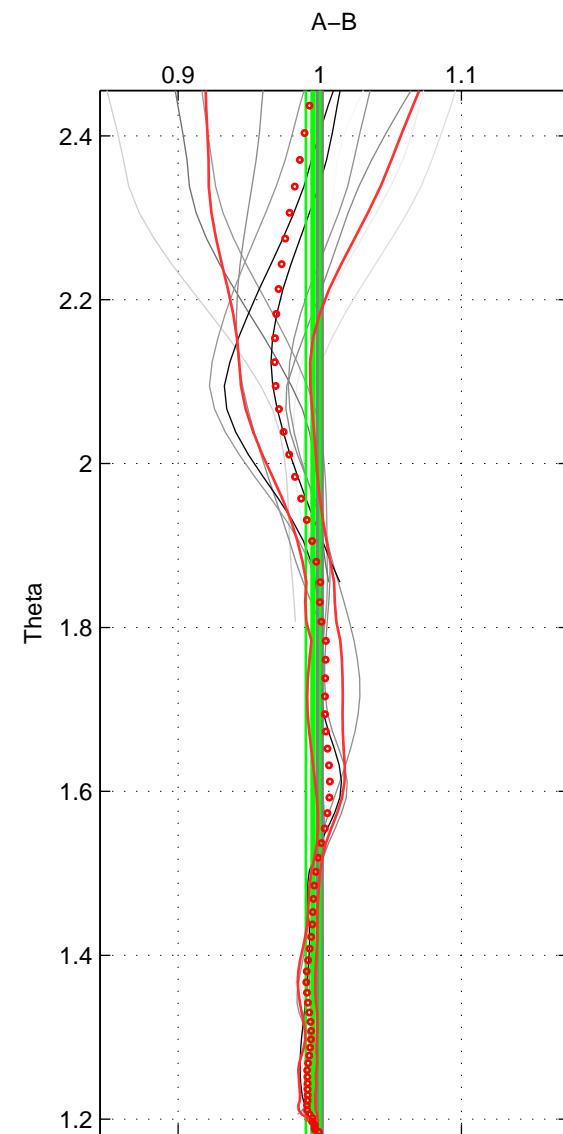

Cruise A (red). Date: Nov 1995 Cruisename: 625-49RY19951115

Cruise B (blue). Date: Apr 2008 Cruisename: 677-49UF20080422

\*\*\* "Favourite" values are means of spaces 1 2.

	Offset	O.StDev	Ratio	R.Stdev	Rating
SIGMA:	-0.870	1.515	0.992	0.013	4
THETA:	-0.649	0.729	0.995	0.005	4
DEPTH:	-4.295	0.728	0.958	0.008	3
FAV. :	-0.759	1.122	0.994	0.009	4

Profiles of A: 5  
 Profiles of B: 4  
 Diff profs : 12  
 WMoffset (A-B): -0.8696  
 WMoffset stdev: 1.5151  
 WMratio (A/B): 0.99241  
 WMratio stdev: 0.013356

Quality (1-5): 4

Profiles of A: 5  
 Profiles of B: 4  
 Diff profs : 12  
 WMoffset (A-B): -0.64929  
 WMoffset stdev: 0.72903  
 WMratio (A/B): 0.99523  
 WMratio stdev: 0.0050566

Quality (1-5): 4

Profiles of A: 5  
 Profiles of B: 4  
 Diff profs : 12  
 WMoffset (A-B): -4.295  
 WMoffset stdev: 0.72814  
 WMratio (A/B): 0.95797  
 WMratio stdev: 0.008447

Quality (1-5): 3

Please note that statistics are bad.