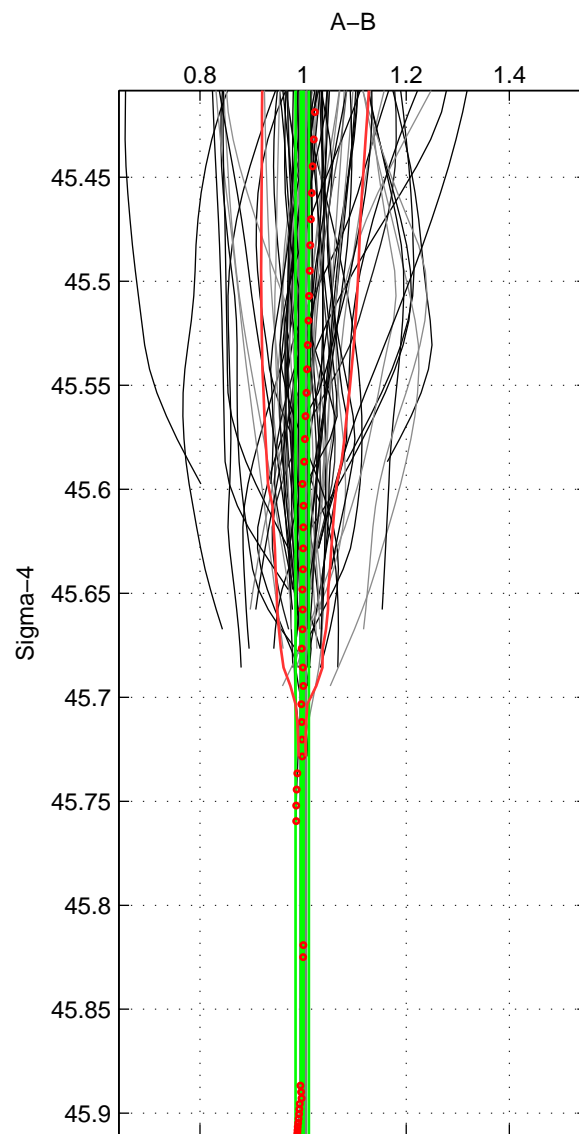

Cruise A (red). Date: Jul 2003 Cruisename: 662-49UF20030625  
 Cruise B (blue). Date: Jul 2005 Cruisename: 669-49UF20050615

\*\*\* "Favourite" values are means of spaces 1 2.

	Offset	O.StDev	Ratio	R.Stdev	Rating
SIGMA:	-0.211	1.865	0.998	0.013	5
THETA:	0.157	2.123	1.001	0.014	5
DEPTH:	-1.026	1.073	0.994	0.008	3
FAV. :	-0.027	1.994	1.000	0.014	5

Profiles of A: 79  
 Profiles of B: 57  
 Diff profs : 90  
 WMoffset (A-B): -0.21103  
 WMoffset stdev: 1.8648  
 WMratio (A/B): 0.99824  
 WMratio stdev: 0.012867

Quality (1-5): 5

Profiles of A: 80  
 Profiles of B: 57  
 Diff profs : 91  
 WMoffset (A-B): 0.15724  
 WMoffset stdev: 2.1232  
 WMratio (A/B): 1.0012  
 WMratio stdev: 0.014208

Quality (1-5): 5

Profiles of A: 79  
 Profiles of B: 57  
 Diff profs : 90  
 WMoffset (A-B): -1.026  
 WMoffset stdev: 1.0734  
 WMratio (A/B): 0.9943  
 WMratio stdev: 0.0075714

Quality (1-5): 3

Please note that statistics are bad.