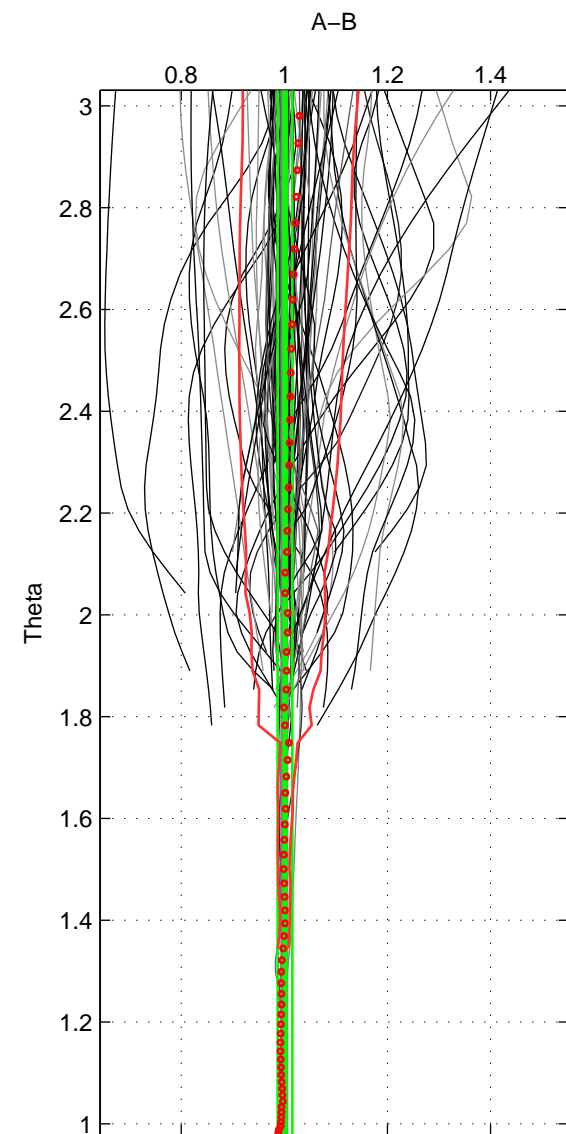

Cruise A (red). Date: Jul 2003 Cruisename: 662-49UF20030625  
 Cruise B (blue). Date: Jul 2005 Cruisename: 669-49UF20050615

\*\*\* "Favourite" values are means of spaces 1 2.

	Offset	O.StDev	Ratio	R.Stdev	Rating
SIGMA:	-0.211	1.865	0.998	0.013	5
THETA:	0.157	2.123	1.001	0.014	5
DEPTH:	-1.026	1.073	0.994	0.008	3
FAV. :	-0.027	1.994	1.000	0.014	5

Profiles of A: 79  
 Profiles of B: 57  
 Diff profs : 90  
 WMoffset (A-B): -0.21103  
 WMoffset stdev: 1.8648  
 WMratio (A/B): 0.99824  
 WMratio stdev: 0.012867

Quality (1-5): 5

Profiles of A: 80  
 Profiles of B: 57  
 Diff profs : 91  
 WMoffset (A-B): 0.15724  
 WMoffset stdev: 2.1232  
 WMratio (A/B): 1.0012  
 WMratio stdev: 0.014208

Quality (1-5): 5

Profiles of A: 79  
 Profiles of B: 57  
 Diff profs : 90  
 WMoffset (A-B): -1.026  
 WMoffset stdev: 1.0734  
 WMratio (A/B): 0.9943  
 WMratio stdev: 0.0075714

Quality (1-5): 3

Please note that statistics are bad.