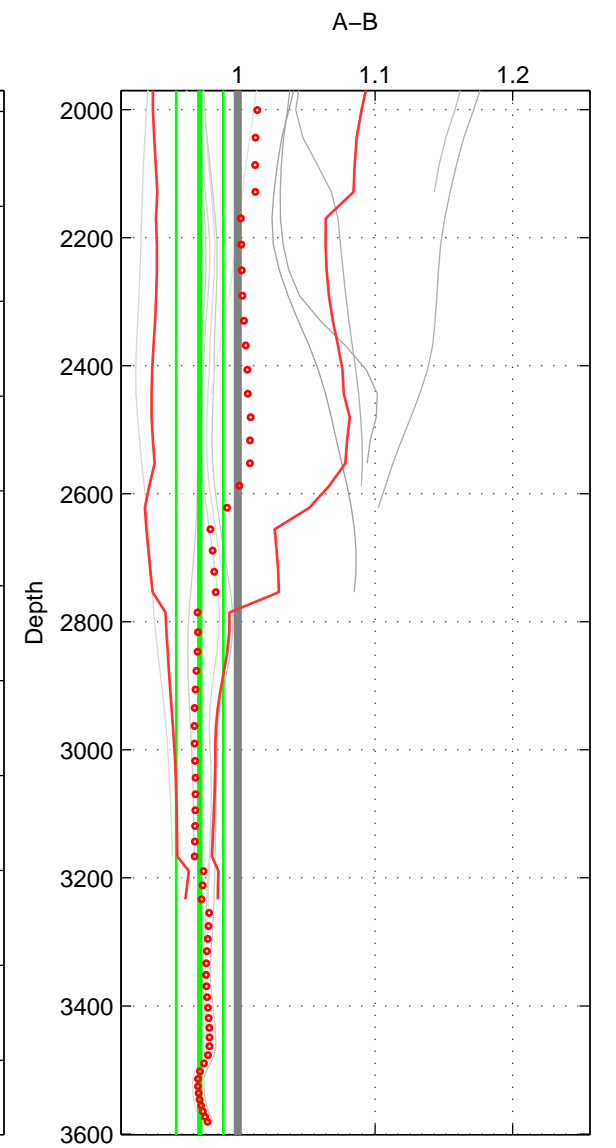

Cruise A (red). Date: Feb 2003 Cruisename: 335-09AR20030103  
 Cruise B (blue). Date: Feb 1986 Cruisename: 363-35MF19850224

\*\*\* "Favourite" values are means of spaces 1 2 3.

	Offset	O.StDev	Ratio	R.Stdev	Rating
SIGMA:	-0.045	2.225	1.000	0.011	4
THETA:	-0.927	1.059	0.996	0.005	4
DEPTH:	-6.393	4.095	0.972	0.017	4
FAV. :	-2.455	2.460	0.989	0.011	4

Profiles of A: 11  
 Profiles of B: 3  
 Diff profs : 13  
 WMoffset (A-B): -0.044618  
 WMoffset stdev: 2.225  
 WMratio (A/B): 1.0003  
 WMratio stdev: 0.010591

Quality (1-5): 4

Profiles of A: 11  
 Profiles of B: 3  
 Diff profs : 13  
 WMoffset (A-B): -0.92653  
 WMoffset stdev: 1.0588  
 WMratio (A/B): 0.99566  
 WMratio stdev: 0.0051499

Quality (1-5): 4

Profiles of A: 11  
 Profiles of B: 3  
 Diff profs : 13  
 WMoffset (A-B): -6.3932  
 WMoffset stdev: 4.0953  
 WMratio (A/B): 0.97233  
 WMratio stdev: 0.017151

Quality (1-5): 4