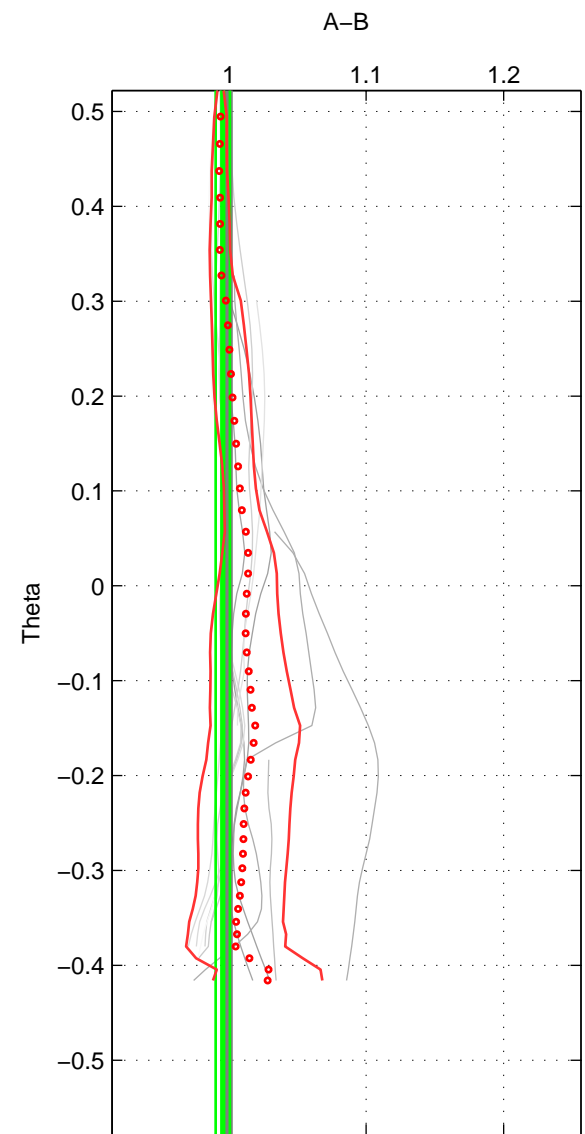

Cruise A (red). Date: Feb 2003 Cruisename: 335-09AR20030103  
 Cruise B (blue). Date: Feb 1986 Cruisename: 363-35MF19850224

\*\*\* "Favourite" values are means of spaces 1 2 3.

	Offset	O.StDev	Ratio	R.Stdev	Rating
SIGMA:	-0.045	2.225	1.000	0.011	4
THETA:	-0.927	1.059	0.996	0.005	4
DEPTH:	-6.393	4.095	0.972	0.017	4
FAV. :	-2.455	2.460	0.989	0.011	4

Profiles of A: 11  
 Profiles of B: 3  
 Diff profs : 13  
 WMoffset (A-B): -0.044618  
 WMoffset stdev: 2.225  
 WMratio (A/B): 1.0003  
 WMratio stdev: 0.010591

Quality (1-5): 4

Profiles of A: 11  
 Profiles of B: 3  
 Diff profs : 13  
 WMoffset (A-B): -0.92653  
 WMoffset stdev: 1.0588  
 WMratio (A/B): 0.99566  
 WMratio stdev: 0.0051499

Quality (1-5): 4

Profiles of A: 11  
 Profiles of B: 3  
 Diff profs : 13  
 WMoffset (A-B): -6.3932  
 WMoffset stdev: 4.0953  
 WMratio (A/B): 0.97233  
 WMratio stdev: 0.017151

Quality (1-5): 4