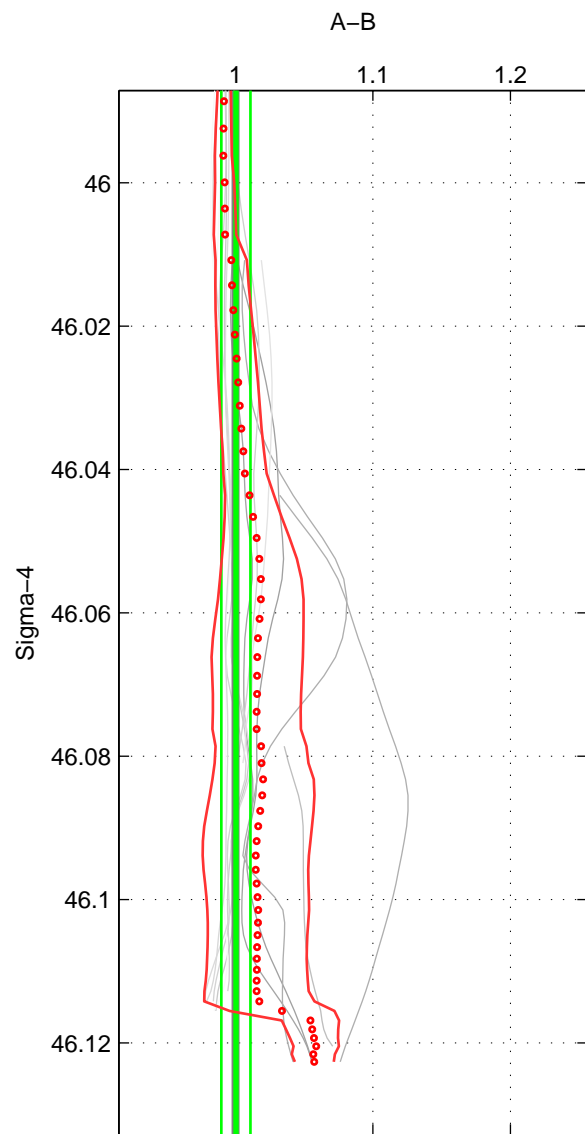

Cruise A (red). Date: Feb 2003 Cruisename: 335-09AR20030103  
 Cruise B (blue). Date: Feb 1986 Cruisename: 363-35MF19850224

\*\*\* "Favourite" values are means of spaces 1 2 3.

	Offset	O.StDev	Ratio	R.Stdev	Rating
SIGMA:	-0.045	2.225	1.000	0.011	4
THETA:	-0.927	1.059	0.996	0.005	4
DEPTH:	-6.393	4.095	0.972	0.017	4
FAV. :	-2.455	2.460	0.989	0.011	4

Profiles of A: 11  
 Profiles of B: 3  
 Diff profs : 13  
 WMoffset (A-B): -0.044618  
 WMoffset stdev: 2.225  
 WMratio (A/B): 1.0003  
 WMratio stdev: 0.010591

Quality (1-5): 4

Profiles of A: 11  
 Profiles of B: 3  
 Diff profs : 13  
 WMoffset (A-B): -0.92653  
 WMoffset stdev: 1.0588  
 WMratio (A/B): 0.99566  
 WMratio stdev: 0.0051499

Quality (1-5): 4

Profiles of A: 11  
 Profiles of B: 3  
 Diff profs : 13  
 WMoffset (A-B): -6.3932  
 WMoffset stdev: 4.0953  
 WMratio (A/B): 0.97233  
 WMratio stdev: 0.017151

Quality (1-5): 4