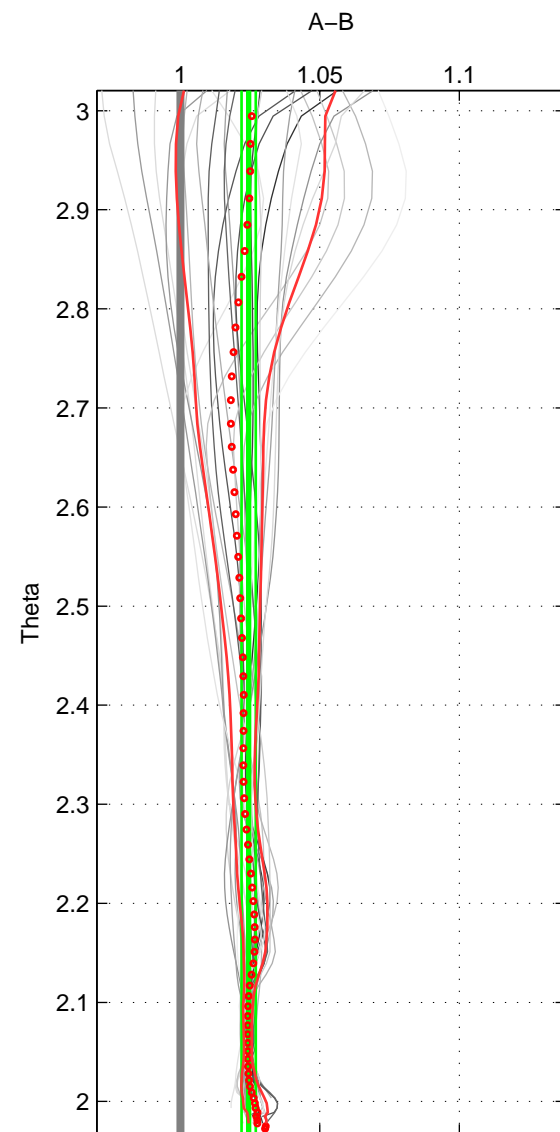

Cruise A (red). Date: Mar 2010 Cruisename: 256-33RO20100308

Cruise B (blue). Date: Mar 2009 Cruisename: 301-740H20090307

\*\*\* "Favourite" values are means of spaces 1 2 3.

	Offset	O.StDev	Ratio	R.Stdev	Rating
SIGMA:	5.619	0.542	1.025	0.002	5
THETA:	5.583	0.584	1.024	0.003	5
DEPTH:	5.735	0.672	1.025	0.003	5
FAV. :	5.646	0.600	1.025	0.003	5

Profiles of A: 7  
 Profiles of B: 4  
 Diff profs : 24  
 WMoffset (A-B): 5.619  
 WMoffset stdev: 0.54211  
 WMratio (A/B): 1.0246  
 WMratio stdev: 0.0023856

Quality (1-5): 5

Profiles of A: 7  
 Profiles of B: 4  
 Diff profs : 24  
 WMoffset (A-B): 5.583  
 WMoffset stdev: 0.58419  
 WMratio (A/B): 1.0245  
 WMratio stdev: 0.002576

Quality (1-5): 5

Profiles of A: 7  
 Profiles of B: 4  
 Diff profs : 24  
 WMoffset (A-B): 5.7348  
 WMoffset stdev: 0.67225  
 WMratio (A/B): 1.0252  
 WMratio stdev: 0.0029764

Quality (1-5): 5