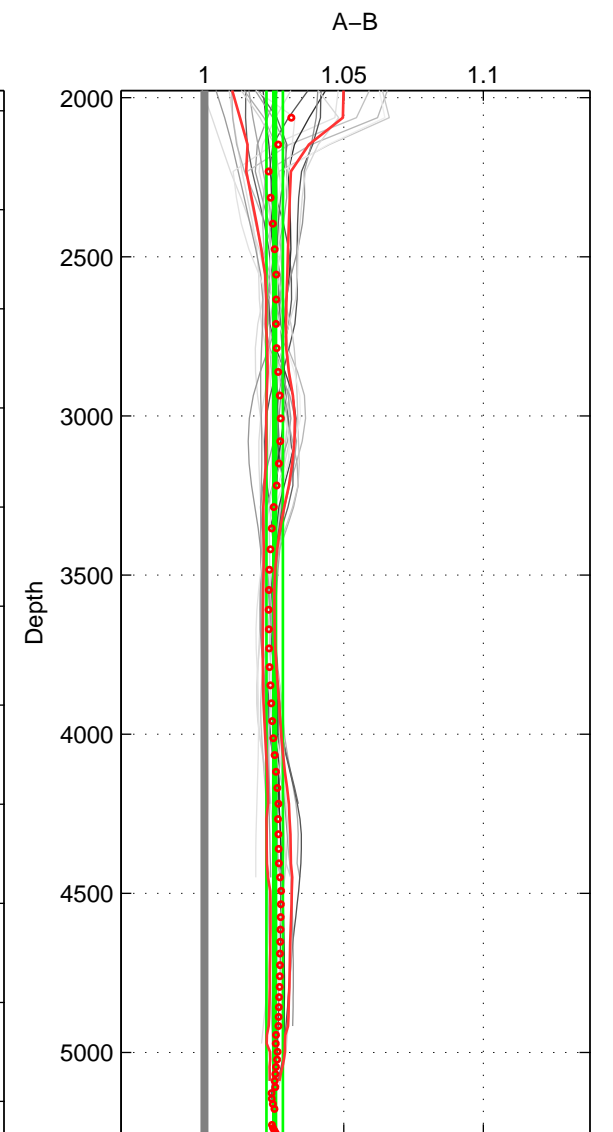

Cruise A (red). Date: Mar 2010 Cruisename: 256-33RO20100308

Cruise B (blue). Date: Mar 2009 Cruisename: 301-740H20090307

\*\*\* "Favourite" values are means of spaces 1 2 3.

	Offset	O.StDev	Ratio	R.Stdev	Rating
SIGMA:	5.619	0.542	1.025	0.002	5
THETA:	5.583	0.584	1.024	0.003	5
DEPTH:	5.735	0.672	1.025	0.003	5
FAV. :	5.646	0.600	1.025	0.003	5

Profiles of A: 7  
 Profiles of B: 4  
 Diff profs : 24  
 WMoffset (A-B): 5.619  
 WMoffset stdev: 0.54211  
 WMratio (A/B): 1.0246  
 WMratio stdev: 0.0023856

Quality (1-5): 5

Profiles of A: 7  
 Profiles of B: 4  
 Diff profs : 24  
 WMoffset (A-B): 5.583  
 WMoffset stdev: 0.58419  
 WMratio (A/B): 1.0245  
 WMratio stdev: 0.002576

Quality (1-5): 5

Profiles of A: 7  
 Profiles of B: 4  
 Diff profs : 24  
 WMoffset (A-B): 5.7348  
 WMoffset stdev: 0.67225  
 WMratio (A/B): 1.0252  
 WMratio stdev: 0.0029764

Quality (1-5): 5