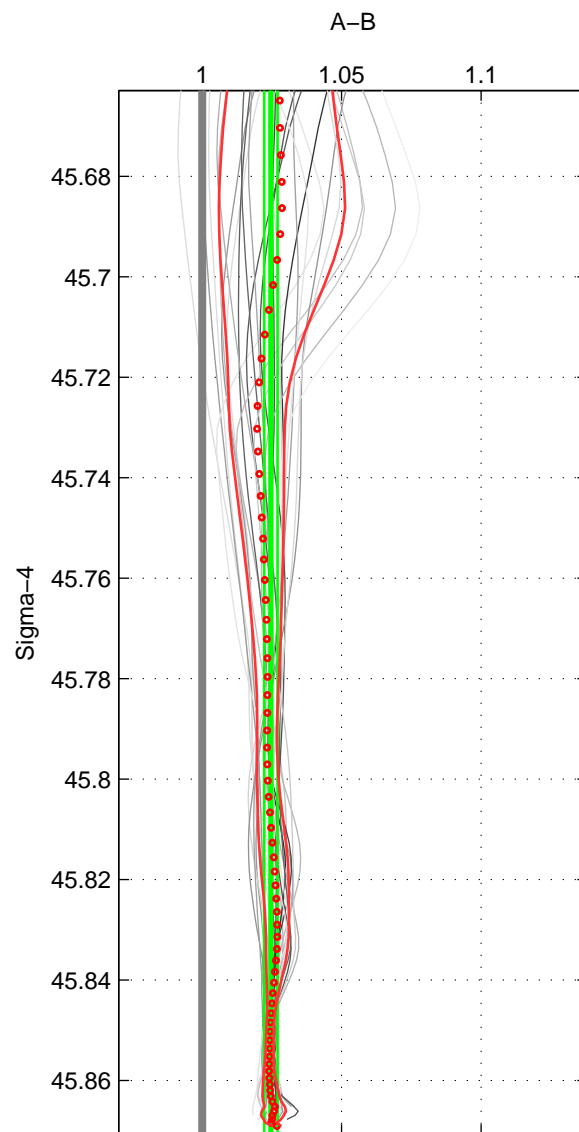

Cruise A (red). Date: Mar 2010 Cruisename: 256-33RO20100308

Cruise B (blue). Date: Mar 2009 Cruisename: 301-740H20090307

\*\*\* "Favourite" values are means of spaces 1 2 3.

	Offset	O.StDev	Ratio	R.Stdev	Rating
SIGMA:	5.619	0.542	1.025	0.002	5
THETA:	5.583	0.584	1.024	0.003	5
DEPTH:	5.735	0.672	1.025	0.003	5
FAV. :	5.646	0.600	1.025	0.003	5

Profiles of A: 7  
 Profiles of B: 4  
 Diff profs : 24  
 WMoffset (A-B): 5.619  
 WMoffset stdev: 0.54211  
 WMratio (A/B): 1.0246  
 WMratio stdev: 0.0023856

Quality (1-5): 5

Profiles of A: 7  
 Profiles of B: 4  
 Diff profs : 24  
 WMoffset (A-B): 5.583  
 WMoffset stdev: 0.58419  
 WMratio (A/B): 1.0245  
 WMratio stdev: 0.002576

Quality (1-5): 5

Profiles of A: 7  
 Profiles of B: 4  
 Diff profs : 24  
 WMoffset (A-B): 5.7348  
 WMoffset stdev: 0.67225  
 WMratio (A/B): 1.0252  
 WMratio stdev: 0.0029764

Quality (1-5): 5