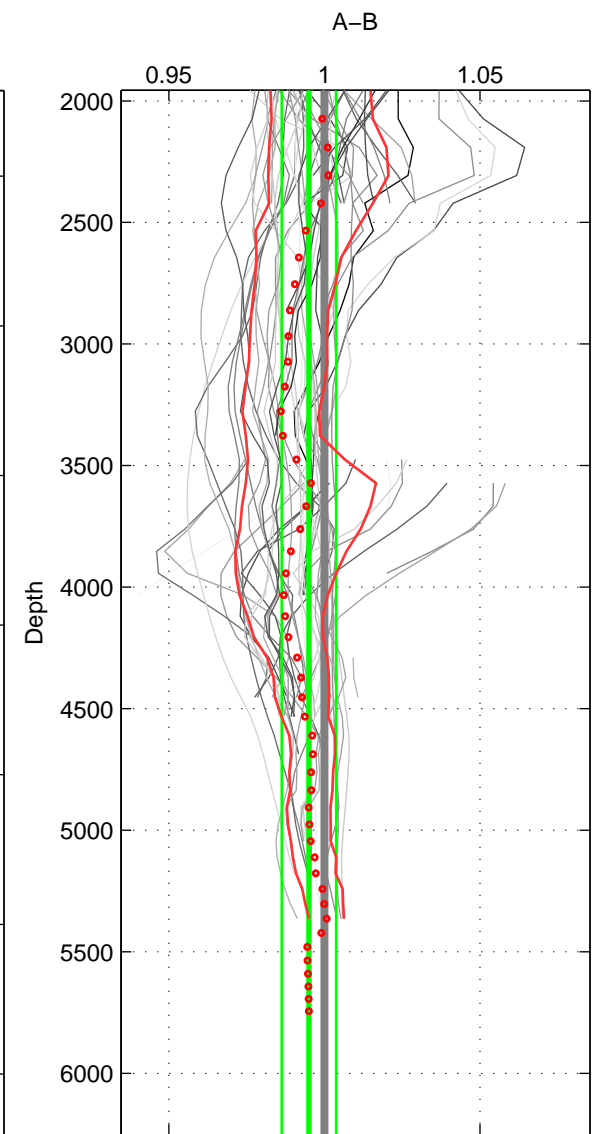

Cruise A (red). Date: Feb 2008 Cruisename: 361-33RR20080204
 Cruise B (blue). Date: Feb 1986 Cruisename: 363-35MF19850224

*** "Favourite" values are means of spaces 1 2 3.

	Offset	O.StDev	Ratio	R.Stdev	Rating
SIGMA:	0.231	1.014	1.001	0.004	5
THETA:	0.254	0.650	1.001	0.003	5
DEPTH:	-1.212	2.098	0.995	0.009	5
FAV.:	-0.242	1.254	0.999	0.005	5

Profiles of A: 39
 Profiles of B: 7
 Diff profs: 47
 WMoffset (A-B): 0.23102
 WMoffset stdev: 1.0145
 WMratio (A/B): 1.0012
 WMratio stdev: 0.0043319

Quality (1-5): 5

Profiles of A: 39
 Profiles of B: 7
 Diff profs: 47
 WMoffset (A-B): 0.25385
 WMoffset stdev: 0.65016
 WMratio (A/B): 1.0011
 WMratio stdev: 0.0026322

Quality (1-5): 5

Profiles of A: 39
 Profiles of B: 8
 Diff profs: 52
 WMoffset (A-B): -1.2123
 WMoffset stdev: 2.0976
 WMratio (A/B): 0.99498
 WMratio stdev: 0.0087398

Quality (1-5): 5