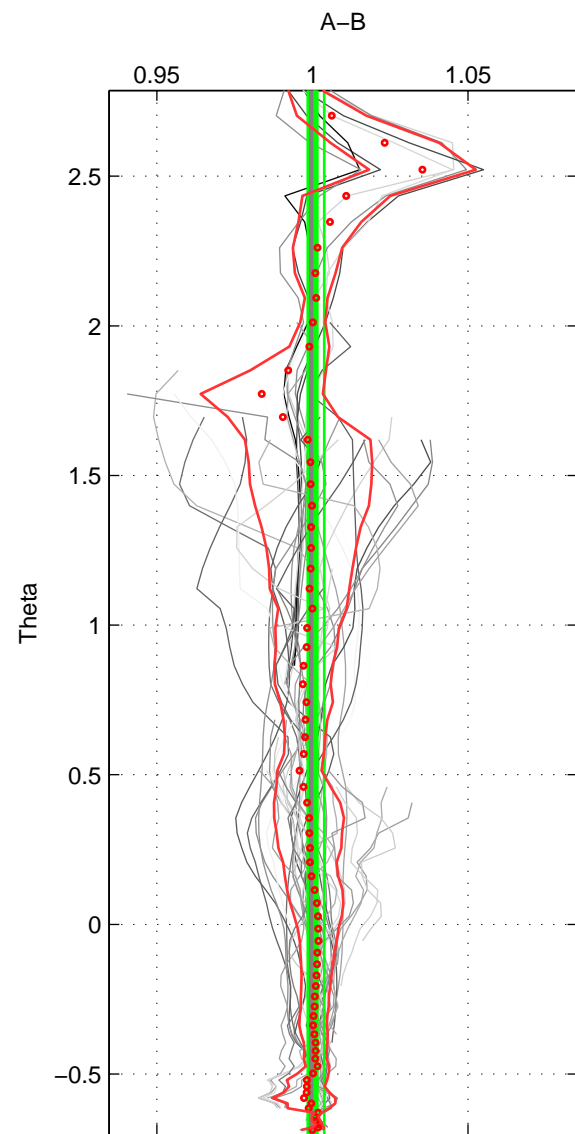

Cruise A (red). Date: Feb 2008 Cruisename: 361-33RR20080204
 Cruise B (blue). Date: Feb 1986 Cruisename: 363-35MF19850224

*** "Favourite" values are means of spaces 1 2 3.

	Offset	O.StDev	Ratio	R.Stdev	Rating
SIGMA:	0.231	1.014	1.001	0.004	5
THETA:	0.254	0.650	1.001	0.003	5
DEPTH:	-1.212	2.098	0.995	0.009	5
FAV.:	-0.242	1.254	0.999	0.005	5

Profiles of A: 39
 Profiles of B: 7
 Diff profs: 47
 WMoffset (A-B): 0.23102
 WMoffset stdev: 1.0145
 WMratio (A/B): 1.0012
 WMratio stdev: 0.0043319

Quality (1-5): 5

Profiles of A: 39
 Profiles of B: 7
 Diff profs: 47
 WMoffset (A-B): 0.25385
 WMoffset stdev: 0.65016
 WMratio (A/B): 1.0011
 WMratio stdev: 0.0026322

Quality (1-5): 5

Profiles of A: 39
 Profiles of B: 8
 Diff profs: 52
 WMoffset (A-B): -1.2123
 WMoffset stdev: 2.0976
 WMratio (A/B): 0.99498
 WMratio stdev: 0.0087398

Quality (1-5): 5