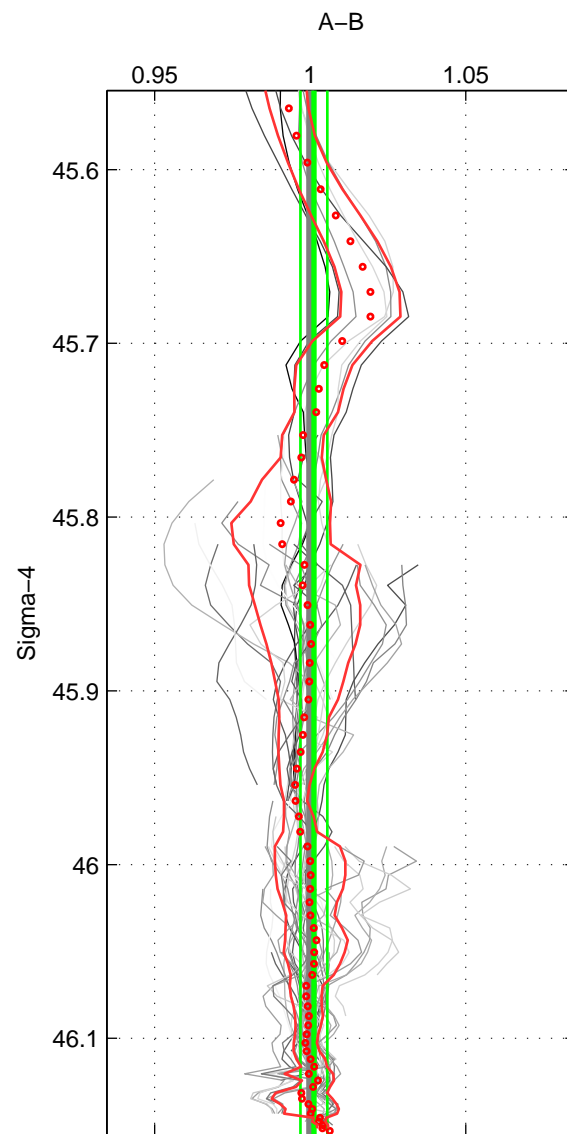

Cruise A (red). Date: Feb 2008 Cruisename: 361-33RR20080204
 Cruise B (blue). Date: Feb 1986 Cruisename: 363-35MF19850224

*** "Favourite" values are means of spaces 1 2 3.

	Offset	O.StDev	Ratio	R.Stdev	Rating
SIGMA:	0.231	1.014	1.001	0.004	5
THETA:	0.254	0.650	1.001	0.003	5
DEPTH:	-1.212	2.098	0.995	0.009	5
FAV.:	-0.242	1.254	0.999	0.005	5

Profiles of A: 39
 Profiles of B: 7
 Diff profs: 47
 WMoffset (A-B): 0.23102
 WMoffset stdev: 1.0145
 WMratio (A/B): 1.0012
 WMratio stdev: 0.0043319

Quality (1-5): 5

Profiles of A: 39
 Profiles of B: 7
 Diff profs: 47
 WMoffset (A-B): 0.25385
 WMoffset stdev: 0.65016
 WMratio (A/B): 1.0011
 WMratio stdev: 0.0026322

Quality (1-5): 5

Profiles of A: 39
 Profiles of B: 8
 Diff profs: 52
 WMoffset (A-B): -1.2123
 WMoffset stdev: 2.0976
 WMratio (A/B): 0.99498
 WMratio stdev: 0.0087398

Quality (1-5): 5