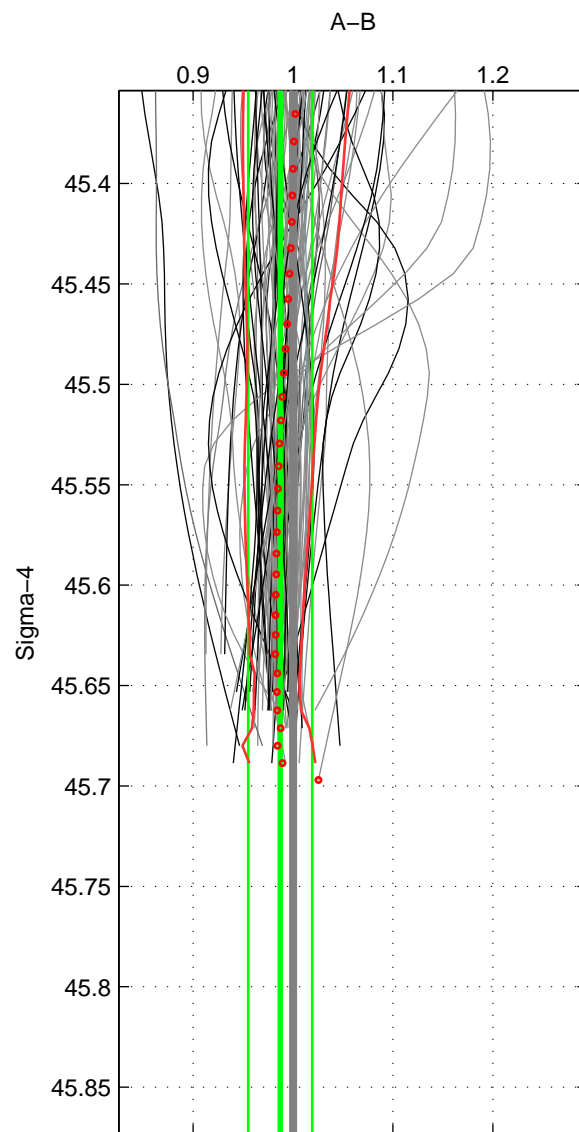

Cruise A (red). Date: May 2001 Cruisename: 655-49UF20010509

Cruise B (blue). Date: Jul 2001 Cruisename: 656-49UF20010710

\*\*\* "Favourite" values are means of spaces 1 2.

	Offset	O.StDev	Ratio	R.Stdev	Rating
SIGMA:	-1.218	3.100	0.987	0.032	5
THETA:	-1.091	3.348	0.989	0.034	5
DEPTH:	-1.632	0.434	0.985	0.003	3
FAV. :	-1.154	3.224	0.988	0.033	5

Profiles of A: 37  
 Profiles of B: 38  
 Diff profs : 89  
 WMoffset (A-B): -1.2178  
 WMoffset stdev: 3.0997  
 WMratio (A/B): 0.98711  
 WMratio stdev: 0.032024

Quality (1-5): 5

Profiles of A: 37  
 Profiles of B: 38  
 Diff profs : 89  
 WMoffset (A-B): -1.0909  
 WMoffset stdev: 3.3476  
 WMratio (A/B): 0.98881  
 WMratio stdev: 0.034434

Quality (1-5): 5

Profiles of A: 37  
 Profiles of B: 38  
 Diff profs : 89  
 WMoffset (A-B): -1.6325  
 WMoffset stdev: 0.43441  
 WMratio (A/B): 0.98467  
 WMratio stdev: 0.0030672

Quality (1-5): 3

Please note that statistics are bad.