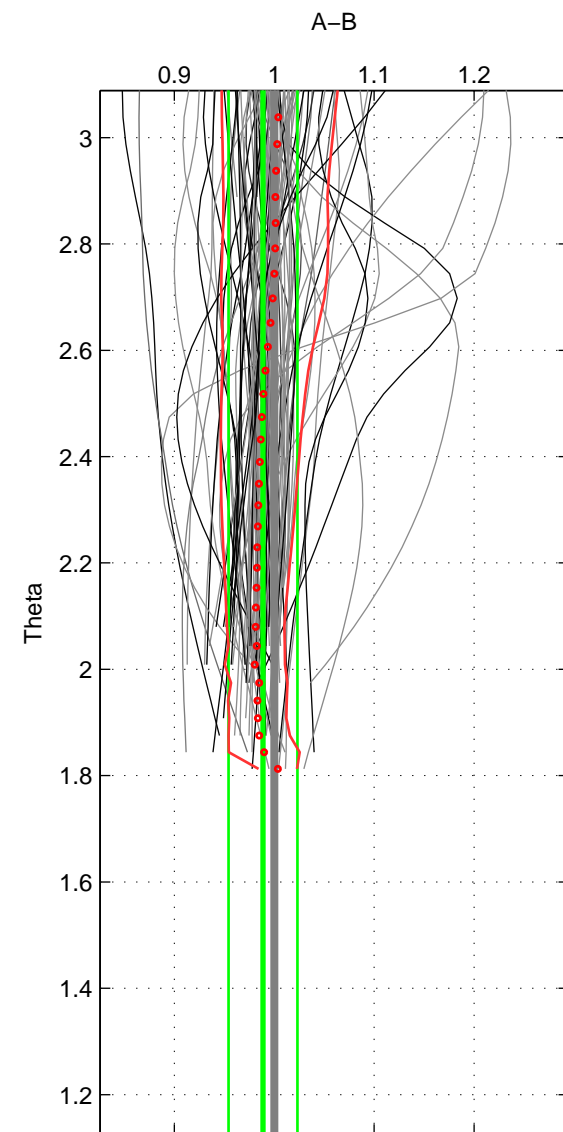

Cruise A (red). Date: May 2001 Cruisename: 655-49UF20010509

Cruise B (blue). Date: Jul 2001 Cruisename: 656-49UF20010710

\*\*\* "Favourite" values are means of spaces 1 2.

	Offset	O.StDev	Ratio	R.Stdev	Rating
SIGMA:	-1.218	3.100	0.987	0.032	5
THETA:	-1.091	3.348	0.989	0.034	5
DEPTH:	-1.632	0.434	0.985	0.003	3
FAV. :	-1.154	3.224	0.988	0.033	5

Profiles of A: 37  
 Profiles of B: 38  
 Diff profs : 89  
 WMoffset (A-B): -1.2178  
 WMoffset stdev: 3.0997  
 WMratio (A/B): 0.98711  
 WMratio stdev: 0.032024

Quality (1-5): 5

Profiles of A: 37  
 Profiles of B: 38  
 Diff profs : 89  
 WMoffset (A-B): -1.0909  
 WMoffset stdev: 3.3476  
 WMratio (A/B): 0.98881  
 WMratio stdev: 0.034434

Quality (1-5): 5

Profiles of A: 37  
 Profiles of B: 38  
 Diff profs : 89  
 WMoffset (A-B): -1.6325  
 WMoffset stdev: 0.43441  
 WMratio (A/B): 0.98467  
 WMratio stdev: 0.0030672

Quality (1-5): 3

Please note that statistics are bad.