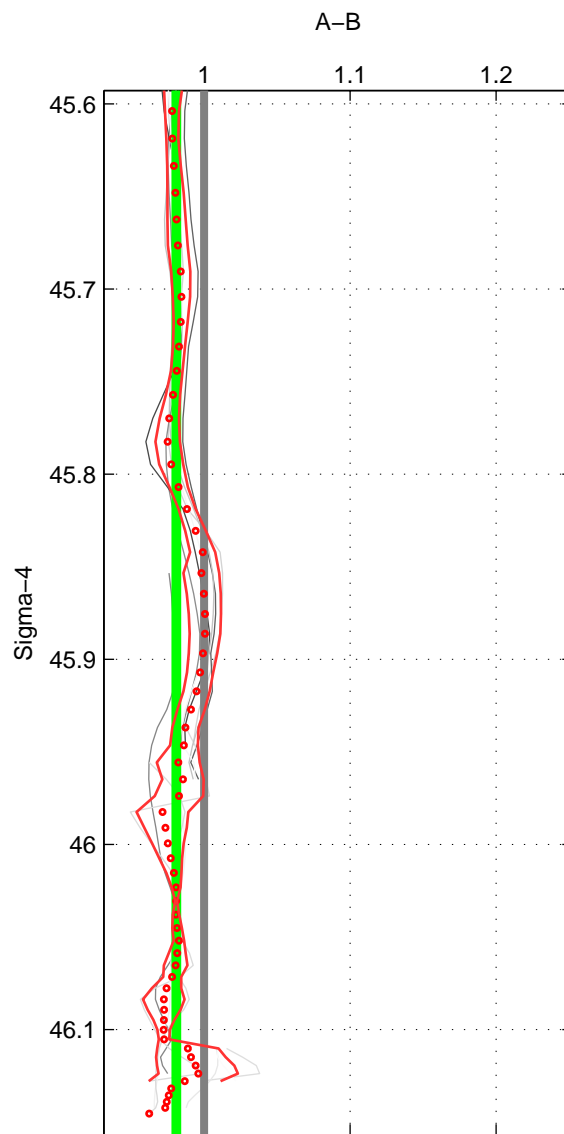

Cruise A (red). Date: Oct 1991 Cruisename: 330-09AR19910925  
 Cruise B (blue). Date: Jan 1995 Cruisename: 384-49HH19941213

\*\*\* "Favourite" values are those of space 3.

	Offset	O.StDev	Ratio	R.Stdev	Rating
SIGMA:	-3.999	0.510	0.981	0.002	4
THETA:	-3.726	0.841	0.982	0.004	4
DEPTH:	-2.884	2.188	0.987	0.009	5
FAV. :	-2.884	2.188	0.987	0.009	5

Profiles of A: 9  
 Profiles of B: 6  
 Diff profs : 13  
 WMoffset (A-B): -3.9985  
 WMoffset stdev: 0.51019  
 WMratio (A/B): 0.98096  
 WMratio stdev: 0.0024286

Quality (1-5): 4

Profiles of A: 9  
 Profiles of B: 6  
 Diff profs : 12  
 WMoffset (A-B): -3.7255  
 WMoffset stdev: 0.8413  
 WMratio (A/B): 0.98185  
 WMratio stdev: 0.0040429

Quality (1-5): 4

Profiles of A: 9  
 Profiles of B: 6  
 Diff profs : 13  
 WMoffset (A-B): -2.8844  
 WMoffset stdev: 2.1881  
 WMratio (A/B): 0.98651  
 WMratio stdev: 0.0092975

Quality (1-5): 5