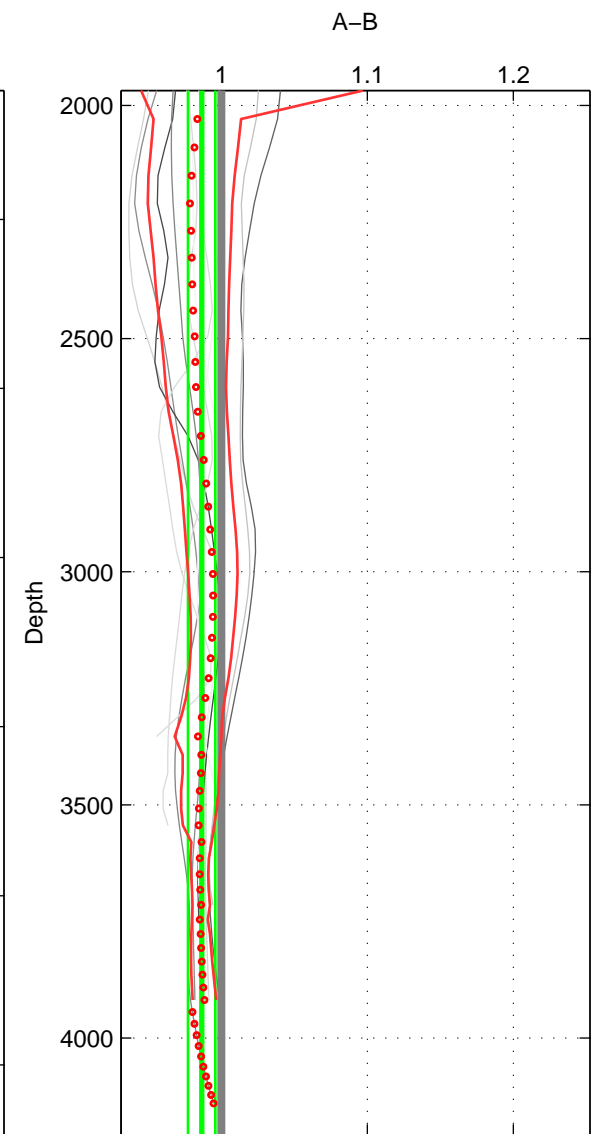

Cruise A (red). Date: Oct 1991 Cruisename: 330-09AR19910925  
 Cruise B (blue). Date: Jan 1995 Cruisename: 384-49HH19941213

\*\*\* "Favourite" values are those of space 3.

	Offset	O.StDev	Ratio	R.Stdev	Rating
SIGMA:	-3.999	0.510	0.981	0.002	4
THETA:	-3.726	0.841	0.982	0.004	4
DEPTH:	-2.884	2.188	0.987	0.009	5
FAV. :	-2.884	2.188	0.987	0.009	5

Profiles of A: 9  
 Profiles of B: 6  
 Diff profs : 13  
 WMoffset (A-B): -3.9985  
 WMoffset stdev: 0.51019  
 WMratio (A/B): 0.98096  
 WMratio stdev: 0.0024286

Quality (1-5): 4

Profiles of A: 9  
 Profiles of B: 6  
 Diff profs : 12  
 WMoffset (A-B): -3.7255  
 WMoffset stdev: 0.8413  
 WMratio (A/B): 0.98185  
 WMratio stdev: 0.0040429

Quality (1-5): 4

Profiles of A: 9  
 Profiles of B: 6  
 Diff profs : 13  
 WMoffset (A-B): -2.8844  
 WMoffset stdev: 2.1881  
 WMratio (A/B): 0.98651  
 WMratio stdev: 0.0092975

Quality (1-5): 5