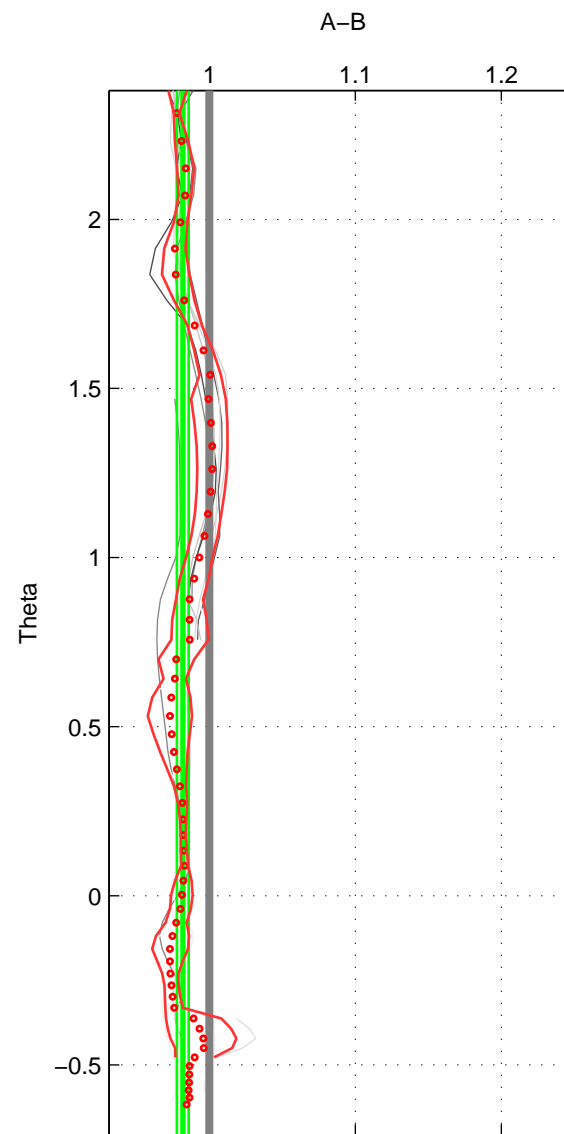

Cruise A (red). Date: Oct 1991 Cruisename: 330-09AR19910925  
 Cruise B (blue). Date: Jan 1995 Cruisename: 384-49HH19941213

\*\*\* "Favourite" values are those of space 3.

	Offset	O.StDev	Ratio	R.Stdev	Rating
SIGMA:	-3.999	0.510	0.981	0.002	4
THETA:	-3.726	0.841	0.982	0.004	4
DEPTH:	-2.884	2.188	0.987	0.009	5
FAV. :	-2.884	2.188	0.987	0.009	5

Profiles of A: 9  
 Profiles of B: 6  
 Diff profs : 13  
 WMoffset (A-B): -3.9985  
 WMoffset stdev: 0.51019  
 WMratio (A/B): 0.98096  
 WMratio stdev: 0.0024286

Quality (1-5): 4

Profiles of A: 9  
 Profiles of B: 6  
 Diff profs : 12  
 WMoffset (A-B): -3.7255  
 WMoffset stdev: 0.8413  
 WMratio (A/B): 0.98185  
 WMratio stdev: 0.0040429

Quality (1-5): 4

Profiles of A: 9  
 Profiles of B: 6  
 Diff profs : 13  
 WMoffset (A-B): -2.8844  
 WMoffset stdev: 2.1881  
 WMratio (A/B): 0.98651  
 WMratio stdev: 0.0092975

Quality (1-5): 5