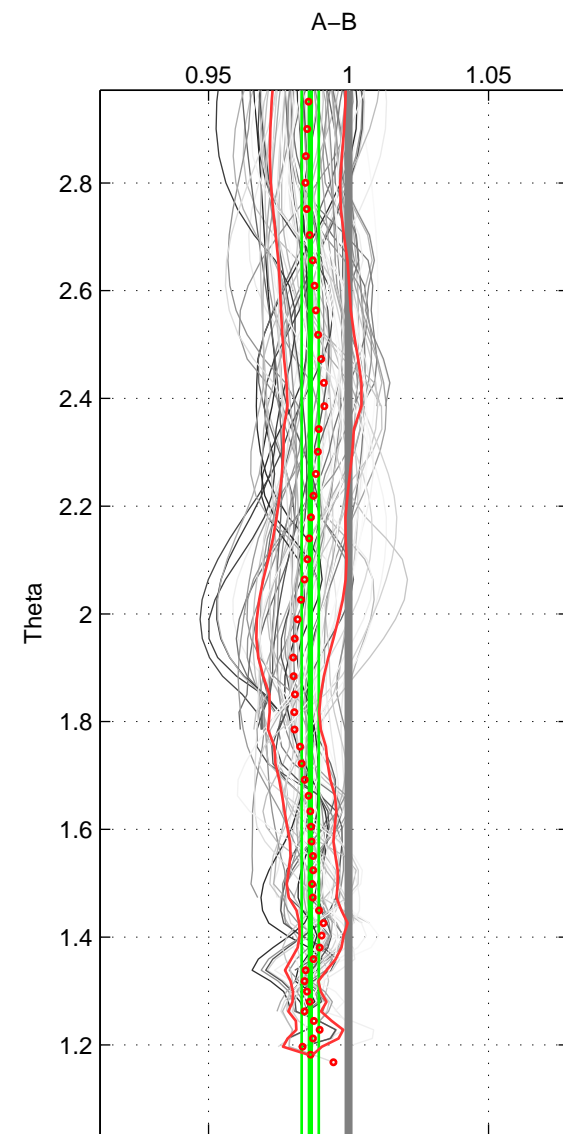

Cruise A (red). Date: Mar 1989 Cruisename: 507-32MW19890206

Cruise B (blue). Date: Jul 2010 Cruisename: 718-49UP20100706

\*\*\* "Favourite" values are means of spaces 1 2 3.

	Offset	O.StDev	Ratio	R.Stdev	Rating
SIGMA:	-1.445	0.690	0.990	0.004	5
THETA:	-2.012	0.514	0.986	0.003	5
DEPTH:	-0.592	1.647	0.996	0.012	5
FAV. :	-1.350	0.950	0.991	0.007	5

Profiles of A: 11  
 Profiles of B: 9  
 Diff profs : 78  
 WMoffset (A-B): -1.4452  
 WMoffset stdev: 0.68972  
 WMratio (A/B): 0.98985  
 WMratio stdev: 0.0043943

Quality (1-5): 5

Profiles of A: 11  
 Profiles of B: 9  
 Diff profs : 78  
 WMoffset (A-B): -2.0121  
 WMoffset stdev: 0.51421  
 WMratio (A/B): 0.98631  
 WMratio stdev: 0.0030741

Quality (1-5): 5

Profiles of A: 11  
 Profiles of B: 9  
 Diff profs : 78  
 WMoffset (A-B): -0.59159  
 WMoffset stdev: 1.6468  
 WMratio (A/B): 0.99569  
 WMratio stdev: 0.012092

Quality (1-5): 5