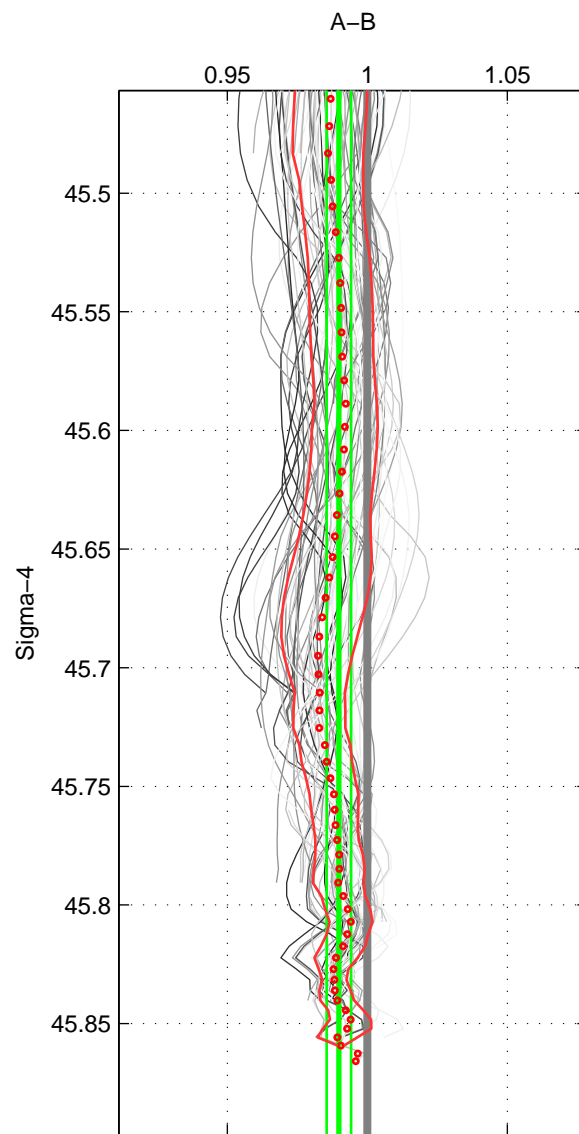

Cruise A (red). Date: Mar 1989 Cruisename: 507-32MW19890206

Cruise B (blue). Date: Jul 2010 Cruisename: 718-49UP20100706

\*\*\* "Favourite" values are means of spaces 1 2 3.

	Offset	O.StDev	Ratio	R.Stdev	Rating
SIGMA:	-1.445	0.690	0.990	0.004	5
THETA:	-2.012	0.514	0.986	0.003	5
DEPTH:	-0.592	1.647	0.996	0.012	5
FAV. :	-1.350	0.950	0.991	0.007	5

Profiles of A: 11  
 Profiles of B: 9  
 Diff profs : 78  
 WMoffset (A-B): -1.4452  
 WMoffset stdev: 0.68972  
 WMratio (A/B): 0.98985  
 WMratio stdev: 0.0043943

Quality (1-5): 5

Profiles of A: 11  
 Profiles of B: 9  
 Diff profs : 78  
 WMoffset (A-B): -2.0121  
 WMoffset stdev: 0.51421  
 WMratio (A/B): 0.98631  
 WMratio stdev: 0.0030741

Quality (1-5): 5

Profiles of A: 11  
 Profiles of B: 9  
 Diff profs : 78  
 WMoffset (A-B): -0.59159  
 WMoffset stdev: 1.6468  
 WMratio (A/B): 0.99569  
 WMratio stdev: 0.012092

Quality (1-5): 5