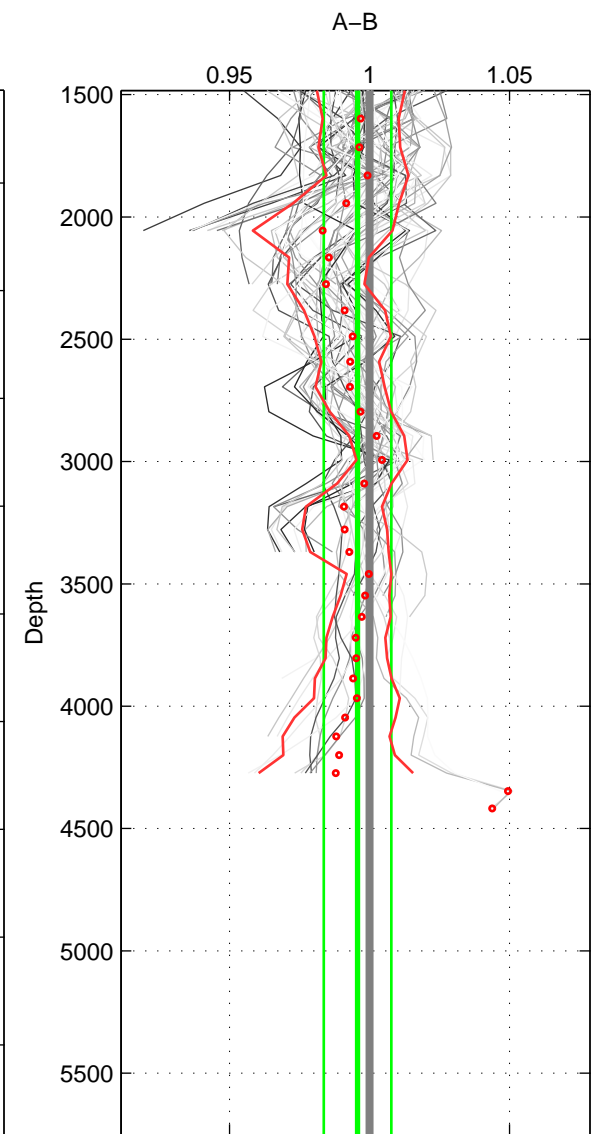

Cruise A (red). Date: Mar 1989 Cruisename: 507-32MW19890206

Cruise B (blue). Date: Jul 2010 Cruisename: 718-49UP20100706

\*\*\* "Favourite" values are means of spaces 1 2 3.

	Offset	O.StDev	Ratio	R.Stdev	Rating
SIGMA:	-1.445	0.690	0.990	0.004	5
THETA:	-2.012	0.514	0.986	0.003	5
DEPTH:	-0.592	1.647	0.996	0.012	5
FAV. :	-1.350	0.950	0.991	0.007	5

Profiles of A: 11  
 Profiles of B: 9  
 Diff profs : 78  
 WMoffset (A-B): -1.4452  
 WMoffset stdev: 0.68972  
 WMratio (A/B): 0.98985  
 WMratio stdev: 0.0043943

Quality (1-5): 5

Profiles of A: 11  
 Profiles of B: 9  
 Diff profs : 78  
 WMoffset (A-B): -2.0121  
 WMoffset stdev: 0.51421  
 WMratio (A/B): 0.98631  
 WMratio stdev: 0.0030741

Quality (1-5): 5

Profiles of A: 11  
 Profiles of B: 9  
 Diff profs : 78  
 WMoffset (A-B): -0.59159  
 WMoffset stdev: 1.6468  
 WMratio (A/B): 0.99569  
 WMratio stdev: 0.012092

Quality (1-5): 5