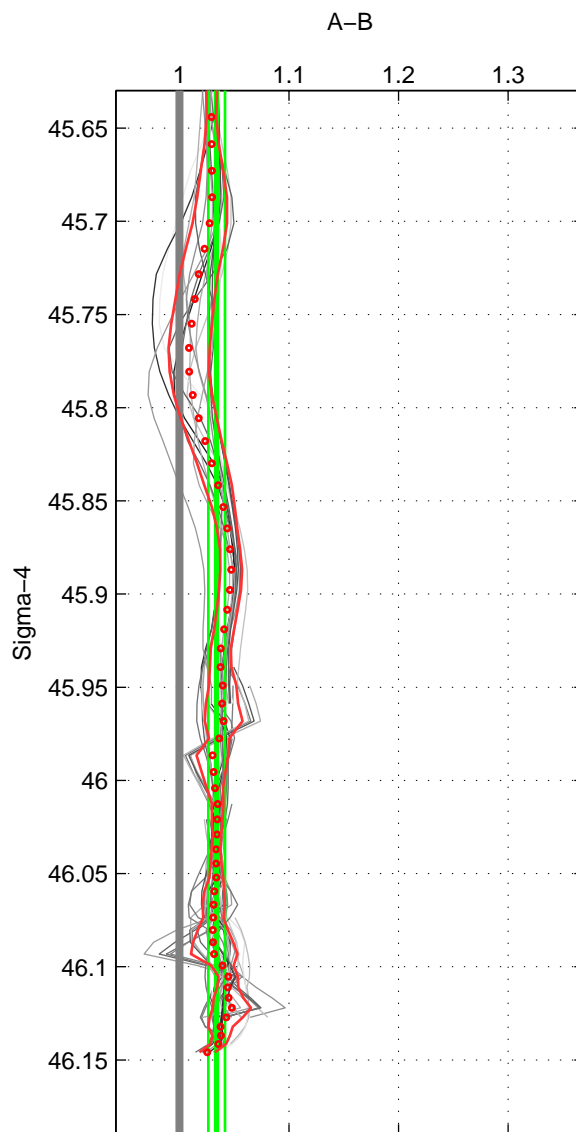

Cruise A (red). Date: Sep 1996 Cruisename: 332-09AR19960822

Cruise B (blue). Date: Jan 1995 Cruisename: 384-49HH19941213

\*\*\* "Favourite" values are means of spaces 1 2 3.

	Offset	O.StDev	Ratio	R.Stdev	Rating
SIGMA:	6.999	1.561	1.034	0.008	5
THETA:	7.739	1.375	1.036	0.006	5
DEPTH:	8.273	4.161	1.039	0.021	5
FAV.:	7.670	2.366	1.036	0.012	5

Profiles of A: 26  
 Profiles of B: 6  
 Diff profs : 49  
 WMoffset (A-B): 6.9986  
 WMoffset stdev: 1.5611  
 WMratio (A/B): 1.034  
 WMratio stdev: 0.0076303

Quality (1-5): 5

Profiles of A: 26  
 Profiles of B: 6  
 Diff profs : 49  
 WMoffset (A-B): 7.7387  
 WMoffset stdev: 1.3747  
 WMratio (A/B): 1.0357  
 WMratio stdev: 0.0063602

Quality (1-5): 5

Profiles of A: 26  
 Profiles of B: 6  
 Diff profs : 49  
 WMoffset (A-B): 8.2728  
 WMoffset stdev: 4.1609  
 WMratio (A/B): 1.0393  
 WMratio stdev: 0.020639

Quality (1-5): 5