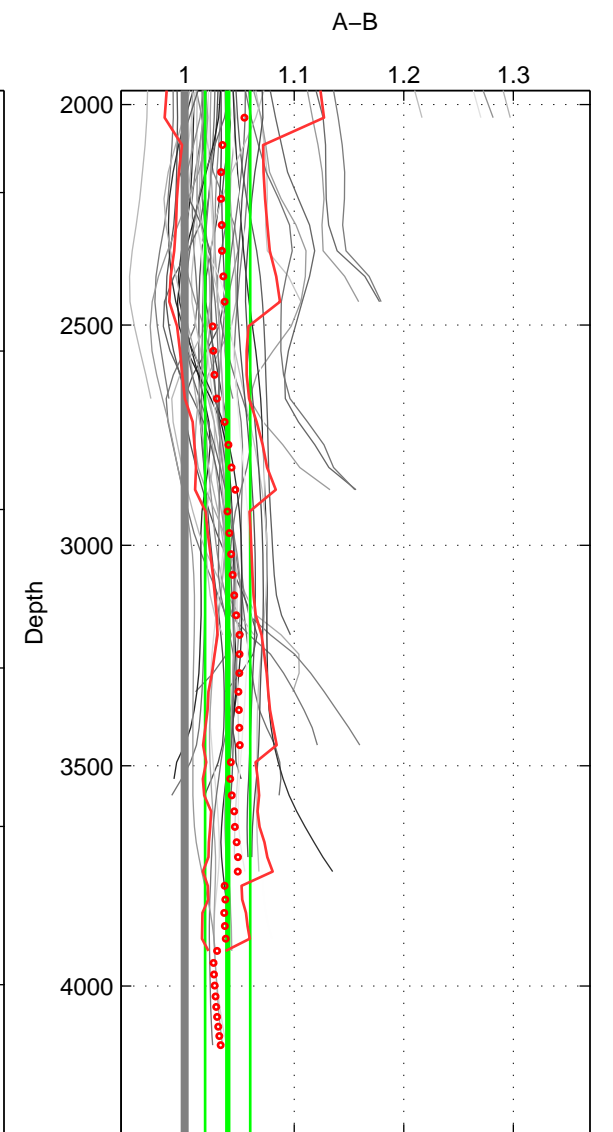

Cruise A (red). Date: Sep 1996 Cruisename: 332-09AR19960822

Cruise B (blue). Date: Jan 1995 Cruisename: 384-49HH19941213

\*\*\* "Favourite" values are means of spaces 1 2 3.

	Offset	O.StDev	Ratio	R.Stdev	Rating
SIGMA:	6.999	1.561	1.034	0.008	5
THETA:	7.739	1.375	1.036	0.006	5
DEPTH:	8.273	4.161	1.039	0.021	5
FAV.:	7.670	2.366	1.036	0.012	5

Profiles of A: 26  
 Profiles of B: 6  
 Diff profs : 49  
 WMoffset (A-B): 6.9986  
 WMoffset stdev: 1.5611  
 WMratio (A/B): 1.034  
 WMratio stdev: 0.0076303

Quality (1-5): 5

Profiles of A: 26  
 Profiles of B: 6  
 Diff profs : 49  
 WMoffset (A-B): 7.7387  
 WMoffset stdev: 1.3747  
 WMratio (A/B): 1.0357  
 WMratio stdev: 0.0063602

Quality (1-5): 5

Profiles of A: 26  
 Profiles of B: 6  
 Diff profs : 49  
 WMoffset (A-B): 8.2728  
 WMoffset stdev: 4.1609  
 WMratio (A/B): 1.0393  
 WMratio stdev: 0.020639

Quality (1-5): 5