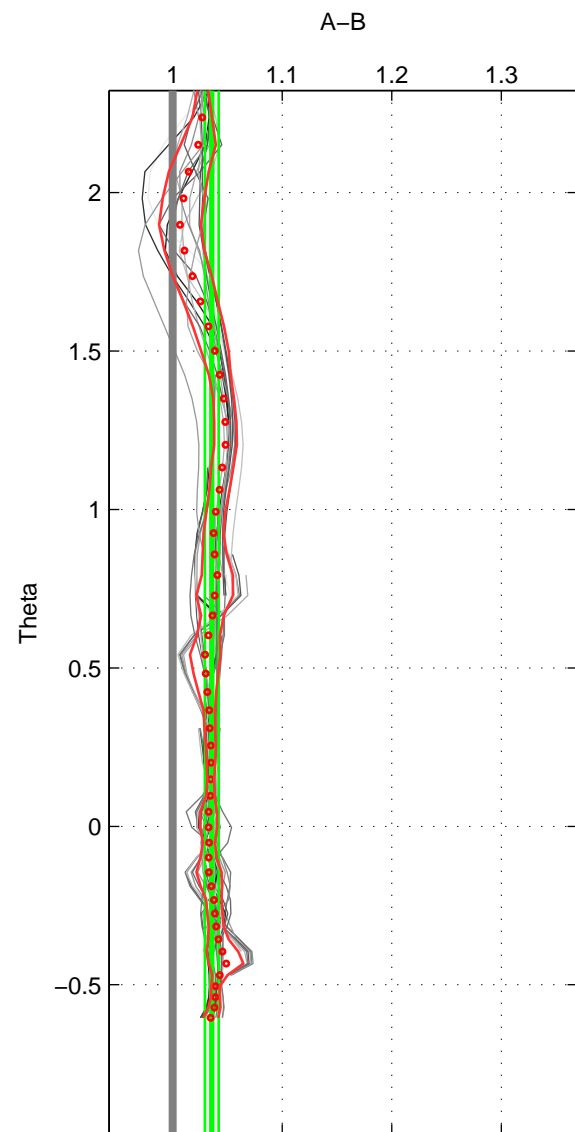

Cruise A (red). Date: Sep 1996 Cruisename: 332-09AR19960822

Cruise B (blue). Date: Jan 1995 Cruisename: 384-49HH19941213

\*\*\* "Favourite" values are means of spaces 1 2 3.

	Offset	O.StDev	Ratio	R.Stdev	Rating
SIGMA:	6.999	1.561	1.034	0.008	5
THETA:	7.739	1.375	1.036	0.006	5
DEPTH:	8.273	4.161	1.039	0.021	5
FAV.:	7.670	2.366	1.036	0.012	5

Profiles of A: 26  
 Profiles of B: 6  
 Diff profs : 49  
 WMoffset (A-B): 6.9986  
 WMoffset stdev: 1.5611  
 WMratio (A/B): 1.034  
 WMratio stdev: 0.0076303

Quality (1-5): 5

Profiles of A: 26  
 Profiles of B: 6  
 Diff profs : 49  
 WMoffset (A-B): 7.7387  
 WMoffset stdev: 1.3747  
 WMratio (A/B): 1.0357  
 WMratio stdev: 0.0063602

Quality (1-5): 5

Profiles of A: 26  
 Profiles of B: 6  
 Diff profs : 49  
 WMoffset (A-B): 8.2728  
 WMoffset stdev: 4.1609  
 WMratio (A/B): 1.0393  
 WMratio stdev: 0.020639

Quality (1-5): 5