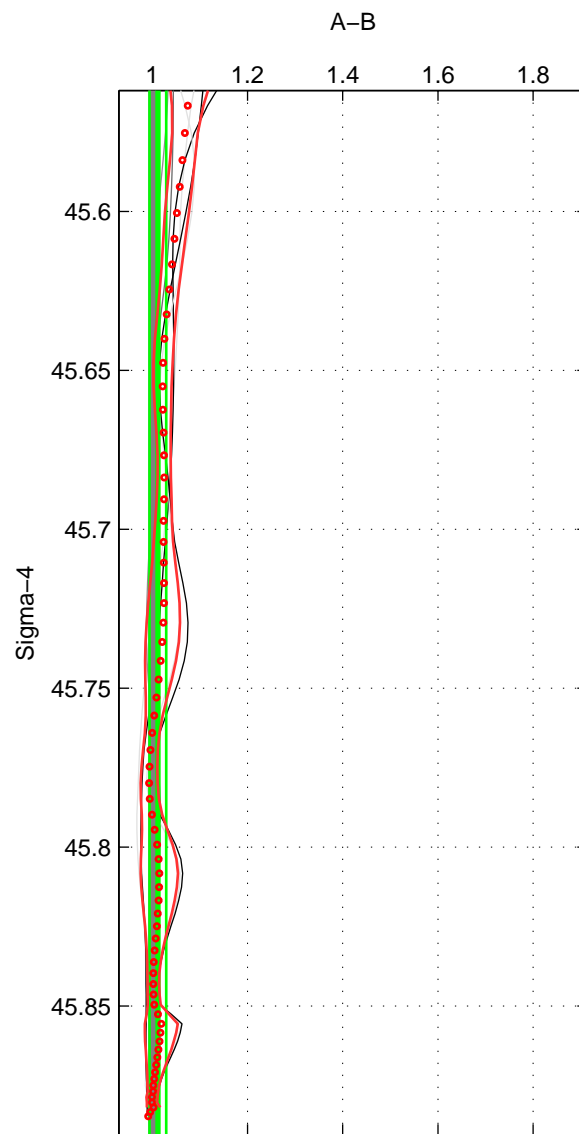

Cruise A (red). Date: May 1999 Cruisename: 584-49NZ19990508

Cruise B (blue). Date: Oct 2008 Cruisename: 615-49NZ20081011

\*\*\* "Favourite" values are means of spaces 1 2 3.

	Offset	O.StDev	Ratio	R.Stdev	Rating
SIGMA:	1.423	1.589	1.012	0.018	3
THETA:	1.090	0.241	1.008	0.002	3
DEPTH:	1.662	1.270	1.011	0.008	3
FAV.:	1.392	1.033	1.010	0.009	3

Profiles of A: 3  
 Profiles of B: 4  
 Diff profs : 6  
 WMoffset (A-B): 1.4232  
 WMoffset stdev: 1.5892  
 WMratio (A/B): 1.0119  
 WMratio stdev: 0.017533

Quality (1-5): 3

Profiles of A: 3  
 Profiles of B: 4  
 Diff profs : 6  
 WMoffset (A-B): 1.0903  
 WMoffset stdev: 0.2409  
 WMratio (A/B): 1.0078  
 WMratio stdev: 0.0016858

Quality (1-5): 3

Profiles of A: 3  
 Profiles of B: 4  
 Diff profs : 6  
 WMoffset (A-B): 1.6621  
 WMoffset stdev: 1.2697  
 WMratio (A/B): 1.0107  
 WMratio stdev: 0.0078207

Quality (1-5): 3