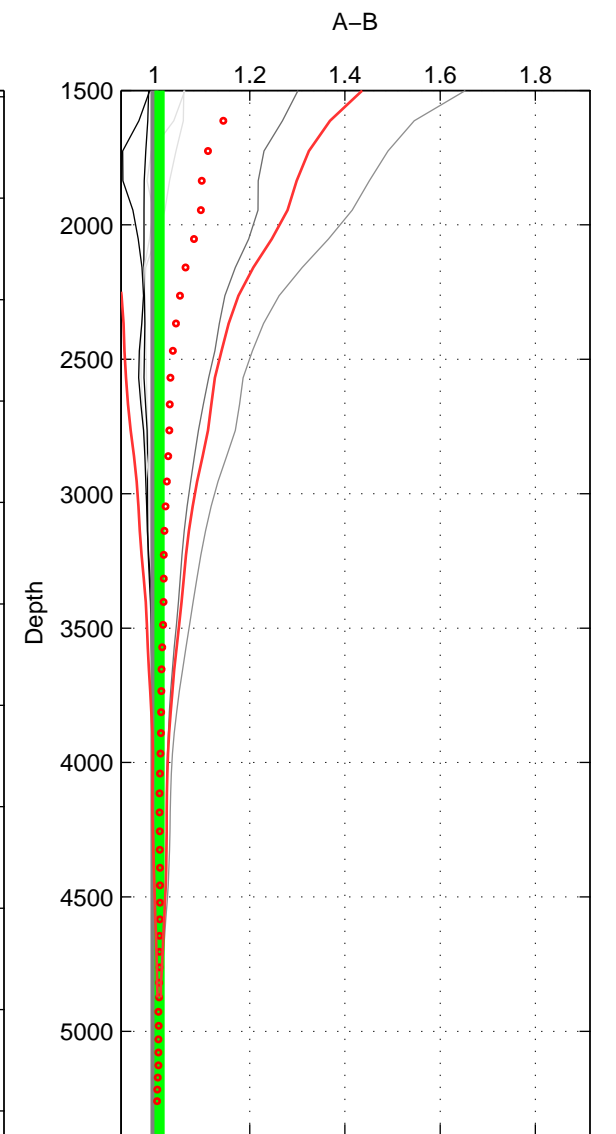

Cruise A (red). Date: May 1999 Cruisename: 584-49NZ19990508

Cruise B (blue). Date: Oct 2008 Cruisename: 615-49NZ20081011

\*\*\* "Favourite" values are means of spaces 1 2 3.

	Offset	O.StDev	Ratio	R.Stdev	Rating
SIGMA:	1.423	1.589	1.012	0.018	3
THETA:	1.090	0.241	1.008	0.002	3
DEPTH:	1.662	1.270	1.011	0.008	3
FAV.:	1.392	1.033	1.010	0.009	3

Profiles of A: 3  
 Profiles of B: 4  
 Diff profs : 6  
 WMoffset (A-B): 1.4232  
 WMoffset stdev: 1.5892  
 WMratio (A/B): 1.0119  
 WMratio stdev: 0.017533

Quality (1-5): 3

Profiles of A: 3  
 Profiles of B: 4  
 Diff profs : 6  
 WMoffset (A-B): 1.0903  
 WMoffset stdev: 0.2409  
 WMratio (A/B): 1.0078  
 WMratio stdev: 0.0016858

Quality (1-5): 3

Profiles of A: 3  
 Profiles of B: 4  
 Diff profs : 6  
 WMoffset (A-B): 1.6621  
 WMoffset stdev: 1.2697  
 WMratio (A/B): 1.0107  
 WMratio stdev: 0.0078207

Quality (1-5): 3