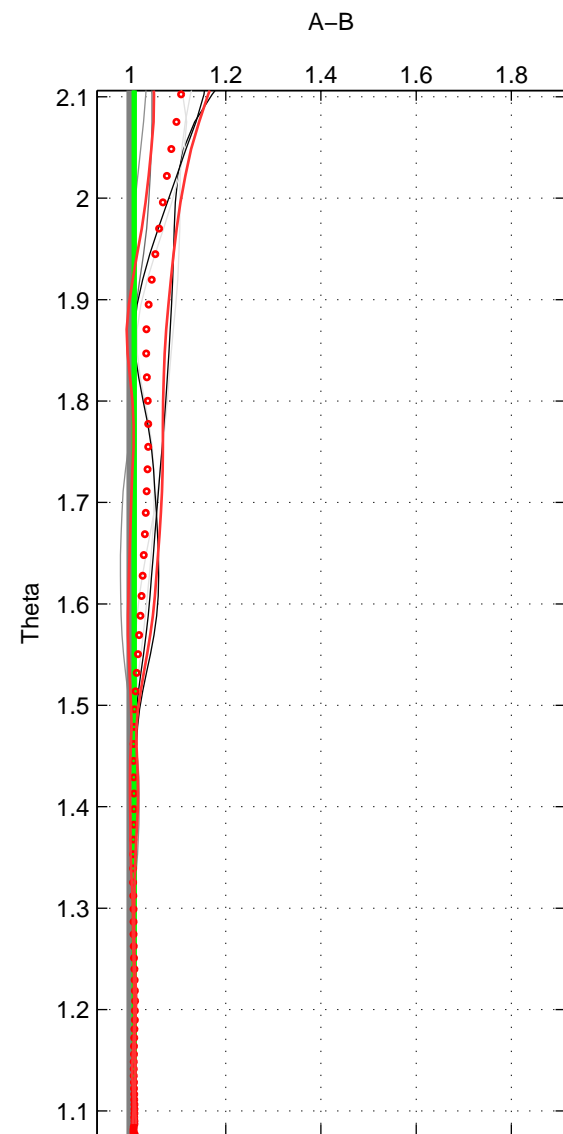

Cruise A (red). Date: May 1999 Cruisename: 584-49NZ19990508

Cruise B (blue). Date: Oct 2008 Cruisename: 615-49NZ20081011

\*\*\* "Favourite" values are means of spaces 1 2 3.

	Offset	O.StDev	Ratio	R.Stdev	Rating
SIGMA:	1.423	1.589	1.012	0.018	3
THETA:	1.090	0.241	1.008	0.002	3
DEPTH:	1.662	1.270	1.011	0.008	3
FAV.:	1.392	1.033	1.010	0.009	3

Profiles of A: 3  
 Profiles of B: 4  
 Diff profs : 6  
 WMoffset (A-B): 1.4232  
 WMoffset stdev: 1.5892  
 WMratio (A/B): 1.0119  
 WMratio stdev: 0.017533

Quality (1-5): 3

Profiles of A: 3  
 Profiles of B: 4  
 Diff profs : 6  
 WMoffset (A-B): 1.0903  
 WMoffset stdev: 0.2409  
 WMratio (A/B): 1.0078  
 WMratio stdev: 0.0016858

Quality (1-5): 3

Profiles of A: 3  
 Profiles of B: 4  
 Diff profs : 6  
 WMoffset (A-B): 1.6621  
 WMoffset stdev: 1.2697  
 WMratio (A/B): 1.0107  
 WMratio stdev: 0.0078207

Quality (1-5): 3