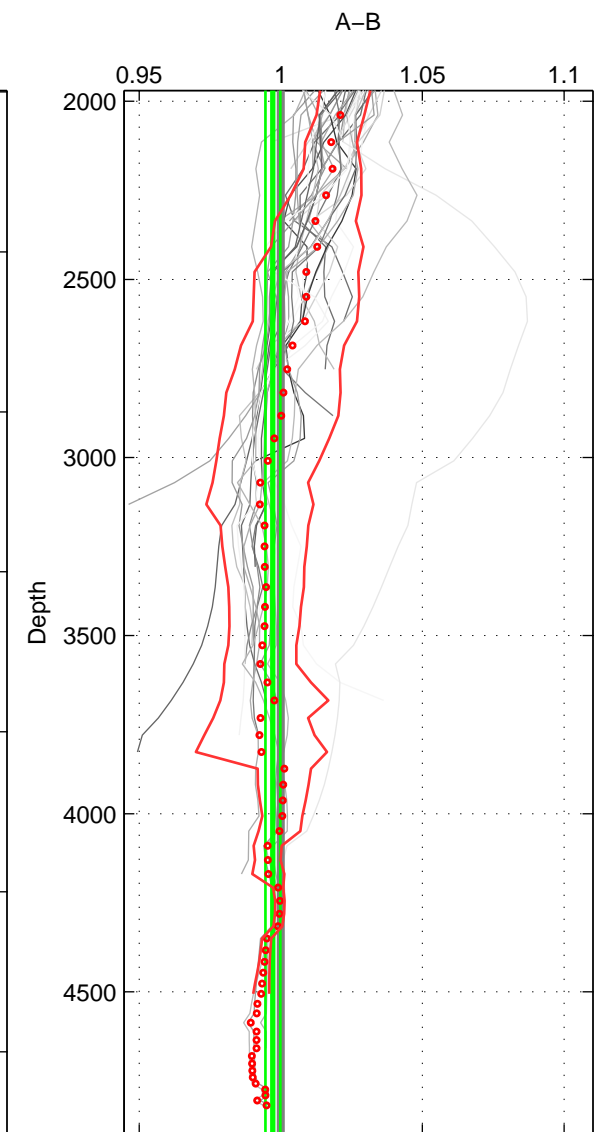

Cruise A (red). Date: Jul 2001 Cruisename: 161-06MT20010717

Cruise B (blue). Date: Jul 1981 Cruisename: 220-316N19810401

*** "Favourite" values are those of space 3.

	Offset	O.StDev	Ratio	R.Stdev	Rating
SIGMA:	0.717	0.951	1.003	0.004	4
THETA:	-0.430	1.199	0.999	0.005	4
DEPTH:	-0.692	0.623	0.997	0.003	5
FAV. :	-0.692	0.623	0.997	0.003	5

Profiles of A: 24
 Profiles of B: 12
 Diff profs : 43
 WMoffset (A-B): 0.71745
 WMoffset stdev: 0.95093
 WMratio (A/B): 1.0031
 WMratio stdev: 0.004004

Quality (1-5): 4

Profiles of A: 24
 Profiles of B: 12
 Diff profs : 43
 WMoffset (A-B): -0.43005
 WMoffset stdev: 1.199
 WMratio (A/B): 0.99852
 WMratio stdev: 0.0049522

Quality (1-5): 4

Profiles of A: 24
 Profiles of B: 12
 Diff profs : 43
 WMoffset (A-B): -0.6919
 WMoffset stdev: 0.6233
 WMratio (A/B): 0.99721
 WMratio stdev: 0.0026046

Quality (1-5): 5