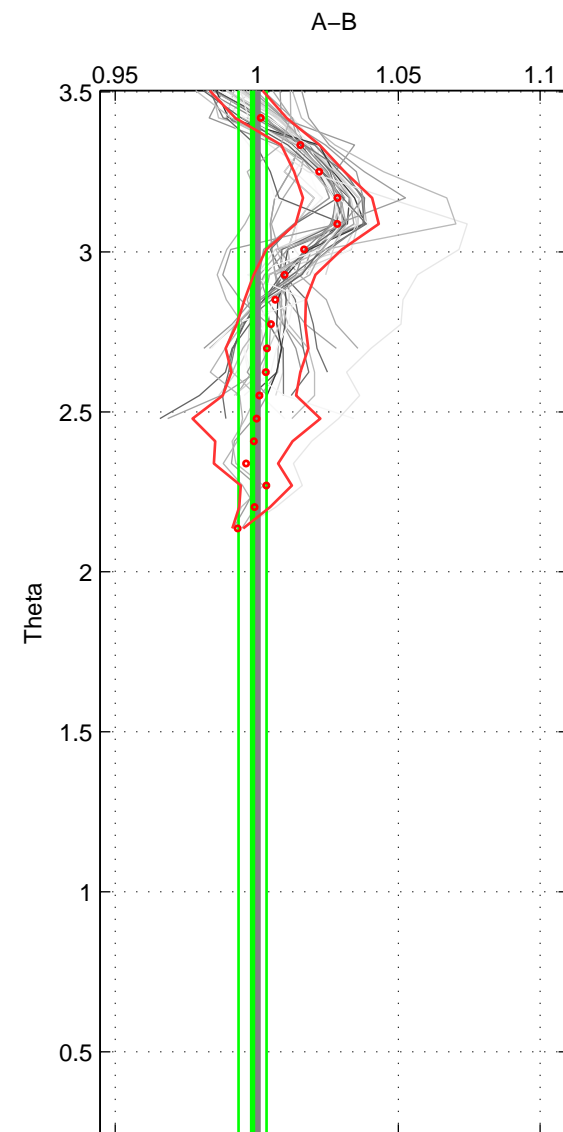

Cruise A (red). Date: Jul 2001 Cruisename: 161-06MT20010717

Cruise B (blue). Date: Jul 1981 Cruisename: 220-316N19810401

*** "Favourite" values are those of space 3.

	Offset	O.StDev	Ratio	R.Stdev	Rating
SIGMA:	0.717	0.951	1.003	0.004	4
THETA:	-0.430	1.199	0.999	0.005	4
DEPTH:	-0.692	0.623	0.997	0.003	5
FAV. :	-0.692	0.623	0.997	0.003	5

Profiles of A: 24
 Profiles of B: 12
 Diff profs : 43
 WMoffset (A-B): 0.71745
 WMoffset stdev: 0.95093
 WMratio (A/B): 1.0031
 WMratio stdev: 0.004004

Quality (1-5): 4

Profiles of A: 24
 Profiles of B: 12
 Diff profs : 43
 WMoffset (A-B): -0.43005
 WMoffset stdev: 1.199
 WMratio (A/B): 0.99852
 WMratio stdev: 0.0049522

Quality (1-5): 4

Profiles of A: 24
 Profiles of B: 12
 Diff profs : 43
 WMoffset (A-B): -0.6919
 WMoffset stdev: 0.6233
 WMratio (A/B): 0.99721
 WMratio stdev: 0.0026046

Quality (1-5): 5