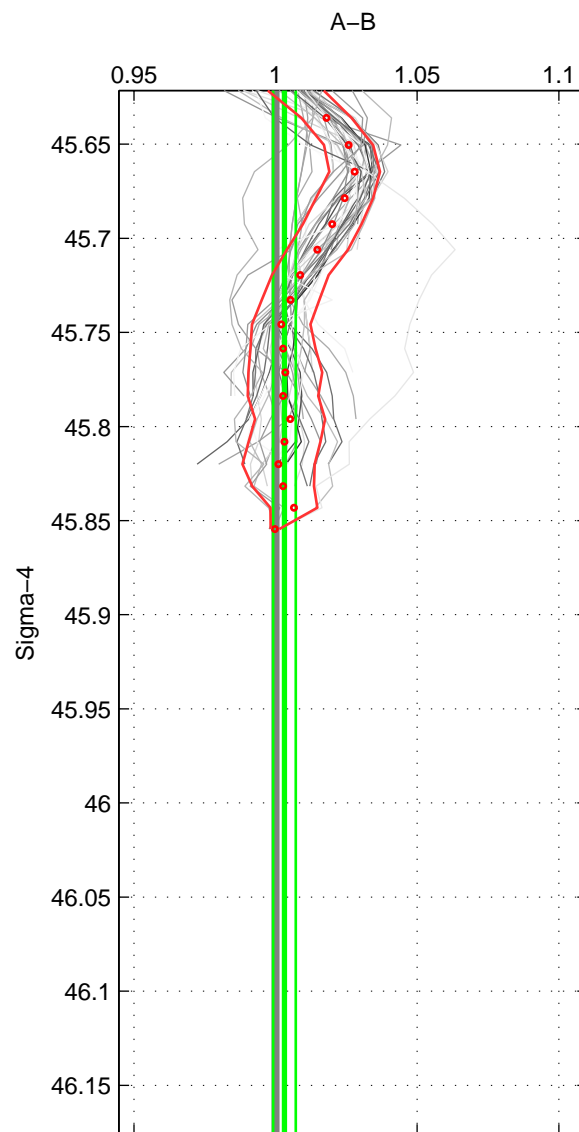

Cruise A (red). Date: Jul 2001 Cruisename: 161-06MT20010717

Cruise B (blue). Date: Jul 1981 Cruisename: 220-316N19810401

*** "Favourite" values are those of space 3.

	Offset	O.StDev	Ratio	R.Stdev	Rating
SIGMA:	0.717	0.951	1.003	0.004	4
THETA:	-0.430	1.199	0.999	0.005	4
DEPTH:	-0.692	0.623	0.997	0.003	5
FAV. :	-0.692	0.623	0.997	0.003	5

Profiles of A: 24
 Profiles of B: 12
 Diff profs : 43
 WMoffset (A-B): 0.71745
 WMoffset stdev: 0.95093
 WMratio (A/B): 1.0031
 WMratio stdev: 0.004004

Quality (1-5): 4

Profiles of A: 24
 Profiles of B: 12
 Diff profs : 43
 WMoffset (A-B): -0.43005
 WMoffset stdev: 1.199
 WMratio (A/B): 0.99852
 WMratio stdev: 0.0049522

Quality (1-5): 4

Profiles of A: 24
 Profiles of B: 12
 Diff profs : 43
 WMoffset (A-B): -0.6919
 WMoffset stdev: 0.6233
 WMratio (A/B): 0.99721
 WMratio stdev: 0.0026046

Quality (1-5): 5