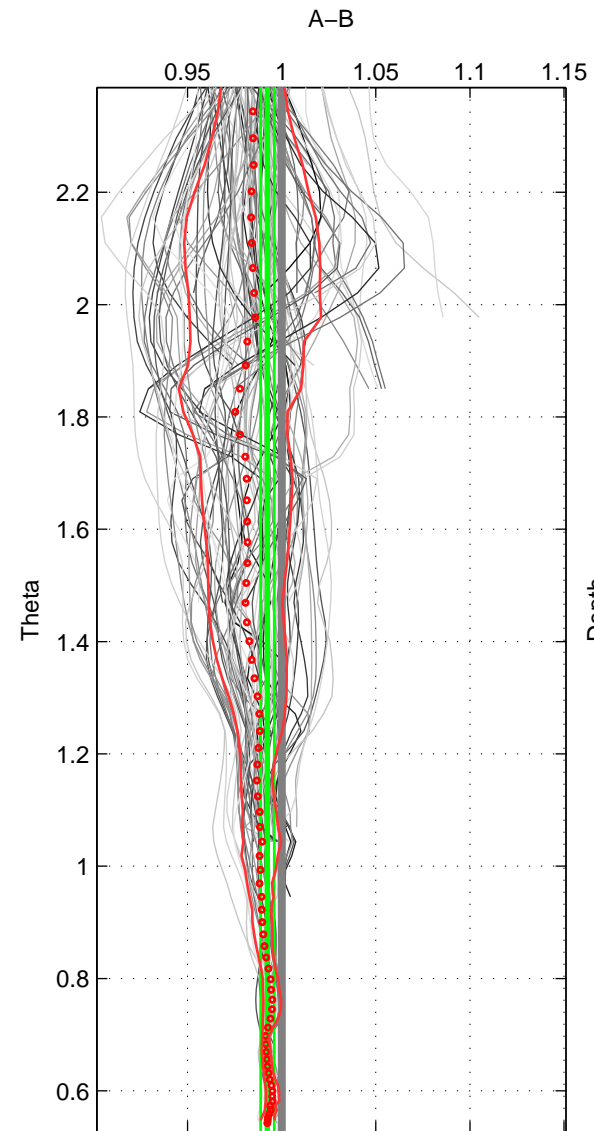

Cruise A (red). Date: Mar 1995 Cruisename: 348-316N19950310

Cruise B (blue). Date: Nov 1987 Cruisename: 389-74AB19871112

\*\*\* "Favourite" values are means of spaces 1 2 3.

	Offset	O.StDev	Ratio	R.Stdev	Rating
SIGMA:	-1.551	0.672	0.993	0.003	5
THETA:	-1.584	0.761	0.992	0.004	5
DEPTH:	-1.469	0.880	0.993	0.004	5
FAV.:	-1.535	0.771	0.993	0.004	5

Profiles of A: 29  
 Profiles of B: 16  
 Diff profs : 100  
 WMoffset (A-B): -1.5507  
 WMoffset stdev: 0.67224  
 WMratio (A/B): 0.99255  
 WMratio stdev: 0.0031689

Quality (1-5): 5

Profiles of A: 29  
 Profiles of B: 16  
 Diff profs : 100  
 WMoffset (A-B): -1.5844  
 WMoffset stdev: 0.76082  
 WMratio (A/B): 0.99238  
 WMratio stdev: 0.0036046

Quality (1-5): 5

Profiles of A: 29  
 Profiles of B: 16  
 Diff profs : 100  
 WMoffset (A-B): -1.4686  
 WMoffset stdev: 0.8803  
 WMratio (A/B): 0.99294  
 WMratio stdev: 0.004188

Quality (1-5): 5