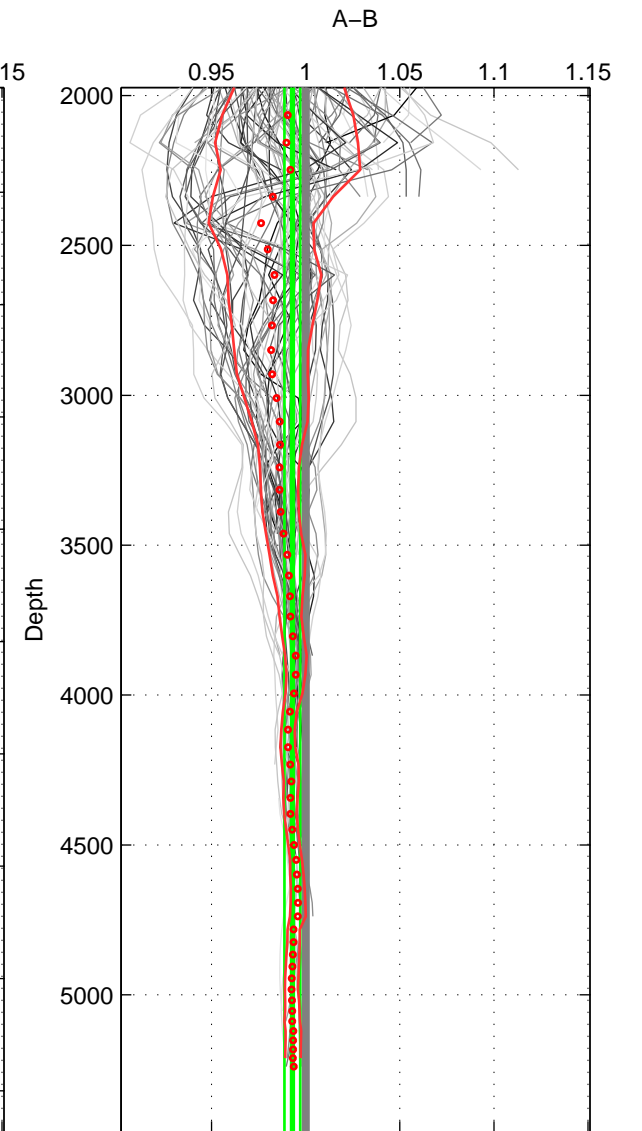

Cruise A (red). Date: Mar 1995 Cruisename: 348-316N19950310

Cruise B (blue). Date: Nov 1987 Cruisename: 389-74AB19871112

\*\*\* "Favourite" values are means of spaces 1 2 3.

	Offset	O.StDev	Ratio	R.Stdev	Rating
SIGMA:	-1.551	0.672	0.993	0.003	5
THETA:	-1.584	0.761	0.992	0.004	5
DEPTH:	-1.469	0.880	0.993	0.004	5
FAV.:	-1.535	0.771	0.993	0.004	5

Profiles of A: 29  
 Profiles of B: 16  
 Diff profs : 100  
 WMoffset (A-B): -1.5507  
 WMoffset stdev: 0.67224  
 WMratio (A/B): 0.99255  
 WMratio stdev: 0.0031689

Quality (1-5): 5

Profiles of A: 29  
 Profiles of B: 16  
 Diff profs : 100  
 WMoffset (A-B): -1.5844  
 WMoffset stdev: 0.76082  
 WMratio (A/B): 0.99238  
 WMratio stdev: 0.0036046

Quality (1-5): 5

Profiles of A: 29  
 Profiles of B: 16  
 Diff profs : 100  
 WMoffset (A-B): -1.4686  
 WMoffset stdev: 0.8803  
 WMratio (A/B): 0.99294  
 WMratio stdev: 0.004188

Quality (1-5): 5