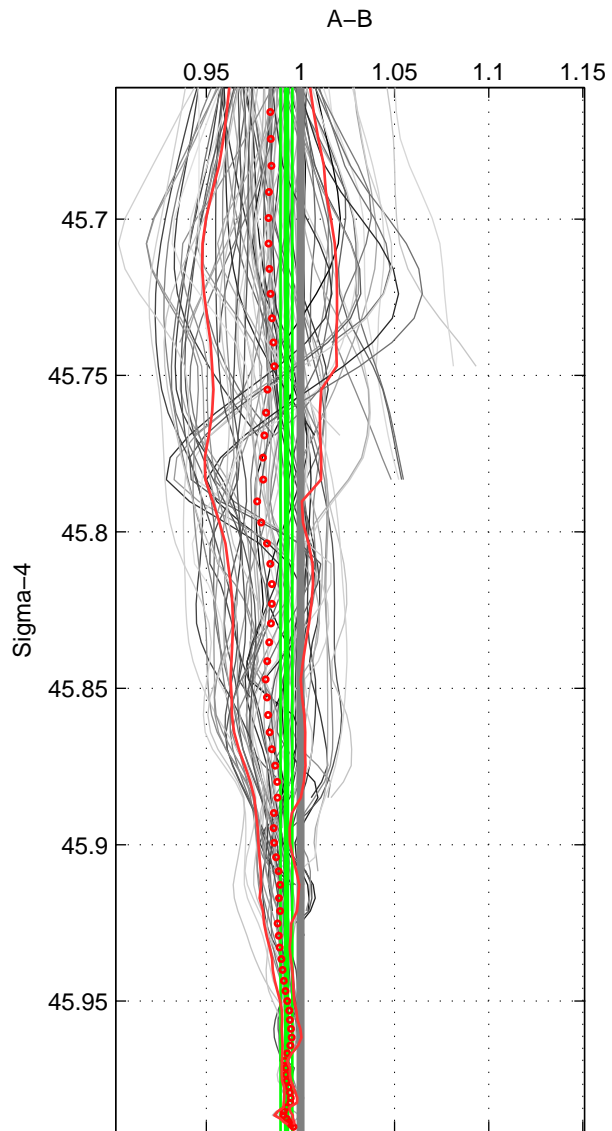

Cruise A (red). Date: Mar 1995 Cruisename: 348-316N19950310

Cruise B (blue). Date: Nov 1987 Cruisename: 389-74AB19871112

\*\*\* "Favourite" values are means of spaces 1 2 3.

	Offset	O.StDev	Ratio	R.Stdev	Rating
SIGMA:	-1.551	0.672	0.993	0.003	5
THETA:	-1.584	0.761	0.992	0.004	5
DEPTH:	-1.469	0.880	0.993	0.004	5
FAV.:	-1.535	0.771	0.993	0.004	5

Profiles of A: 29  
 Profiles of B: 16  
 Diff profs : 100  
 WMoffset (A-B): -1.5507  
 WMoffset stdev: 0.67224  
 WMratio (A/B): 0.99255  
 WMratio stdev: 0.0031689

Quality (1-5): 5

Profiles of A: 29  
 Profiles of B: 16  
 Diff profs : 100  
 WMoffset (A-B): -1.5844  
 WMoffset stdev: 0.76082  
 WMratio (A/B): 0.99238  
 WMratio stdev: 0.0036046

Quality (1-5): 5

Profiles of A: 29  
 Profiles of B: 16  
 Diff profs : 100  
 WMoffset (A-B): -1.4686  
 WMoffset stdev: 0.8803  
 WMratio (A/B): 0.99294  
 WMratio stdev: 0.004188

Quality (1-5): 5