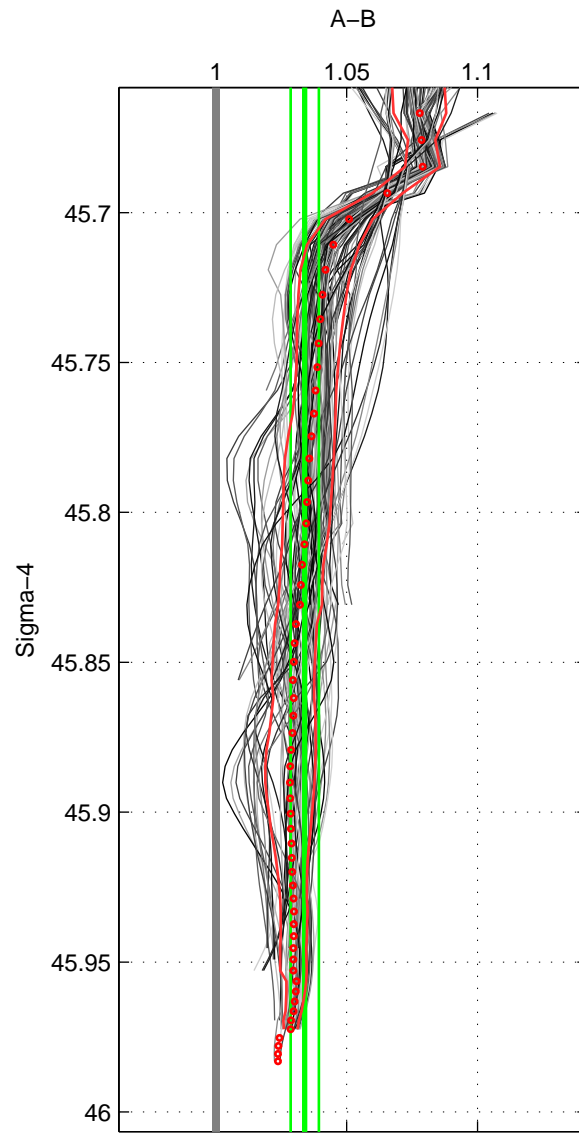

Cruise A (red). Date: Jul 1997 Cruisename: 154-06MT19970707  
 Cruise B (blue). Date: Jun 2005 Cruisename: 196-18HU20050526

\*\*\* "Favourite" values are means of spaces 1 2 3.

	Offset	O.StDev	Ratio	R.Stdev	Rating
SIGMA:	9.665	1.520	1.034	0.005	5
THETA:	9.640	1.592	1.034	0.006	5
DEPTH:	6.458	1.865	1.022	0.006	5
FAV. :	8.588	1.659	1.030	0.006	5

Profiles of A: 16  
 Profiles of B: 17  
 Diff profs : 100  
 WMoffset (A-B): 9.6651  
 WMoffset stdev: 1.5203  
 WMratio (A/B): 1.0339  
 WMratio stdev: 0.005405

Quality (1-5): 5

Profiles of A: 16  
 Profiles of B: 17  
 Diff profs : 100  
 WMoffset (A-B): 9.64  
 WMoffset stdev: 1.5919  
 WMratio (A/B): 1.034  
 WMratio stdev: 0.0056984

Quality (1-5): 5

Profiles of A: 16  
 Profiles of B: 17  
 Diff profs : 100  
 WMoffset (A-B): 6.458  
 WMoffset stdev: 1.865  
 WMratio (A/B): 1.0222  
 WMratio stdev: 0.0064074

Quality (1-5): 5