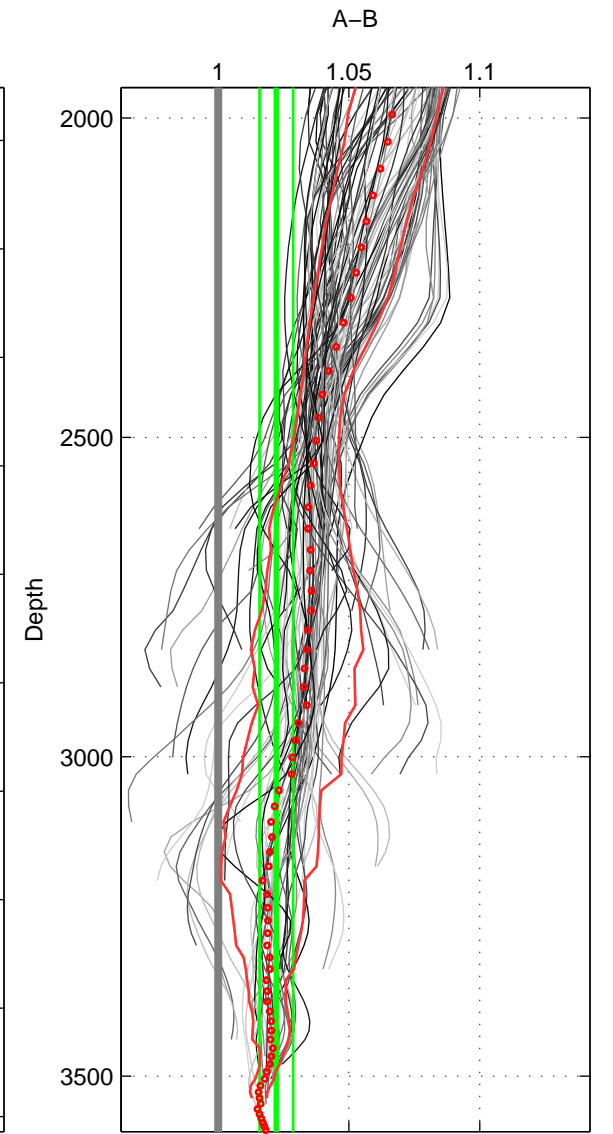

Cruise A (red). Date: Jul 1997 Cruisename: 154-06MT19970707  
 Cruise B (blue). Date: Jun 2005 Cruisename: 196-18HU20050526

\*\*\* "Favourite" values are means of spaces 1 2 3.

	Offset	O.StDev	Ratio	R.Stdev	Rating
SIGMA:	9.665	1.520	1.034	0.005	5
THETA:	9.640	1.592	1.034	0.006	5
DEPTH:	6.458	1.865	1.022	0.006	5
FAV. :	8.588	1.659	1.030	0.006	5

Profiles of A: 16  
 Profiles of B: 17  
 Diff profs : 100  
 WMoffset (A-B): 9.6651  
 WMoffset stdev: 1.5203  
 WMratio (A/B): 1.0339  
 WMratio stdev: 0.005405

Quality (1-5): 5

Profiles of A: 16  
 Profiles of B: 17  
 Diff profs : 100  
 WMoffset (A-B): 9.64  
 WMoffset stdev: 1.5919  
 WMratio (A/B): 1.034  
 WMratio stdev: 0.0056984

Quality (1-5): 5

Profiles of A: 16  
 Profiles of B: 17  
 Diff profs : 100  
 WMoffset (A-B): 6.458  
 WMoffset stdev: 1.865  
 WMratio (A/B): 1.0222  
 WMratio stdev: 0.0064074

Quality (1-5): 5