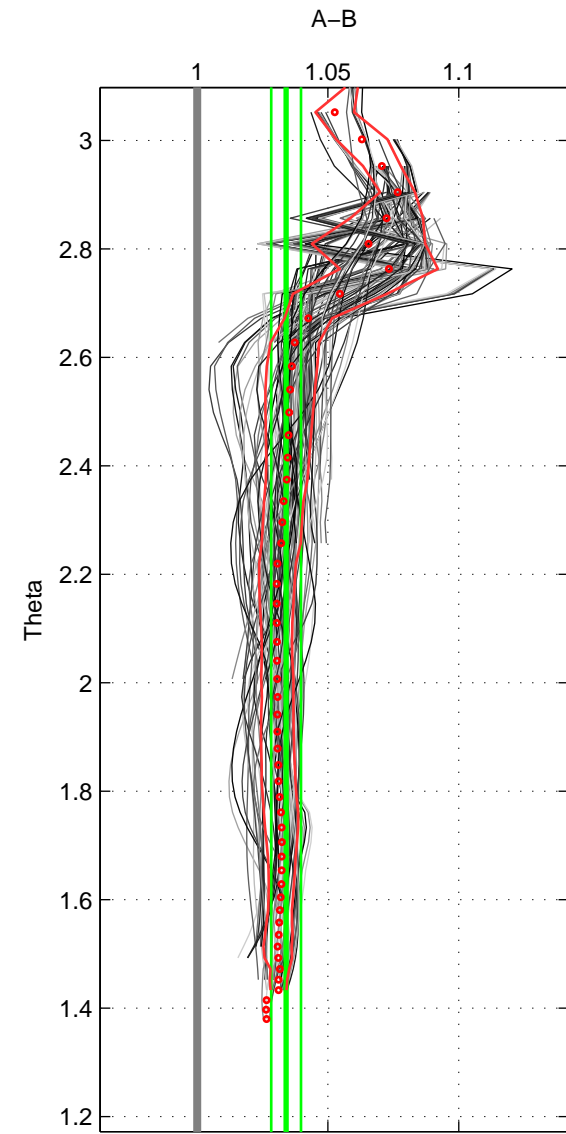

Cruise A (red). Date: Jul 1997 Cruisename: 154-06MT19970707  
 Cruise B (blue). Date: Jun 2005 Cruisename: 196-18HU20050526

\*\*\* "Favourite" values are means of spaces 1 2 3.

	Offset	O.StDev	Ratio	R.Stdev	Rating
SIGMA:	9.665	1.520	1.034	0.005	5
THETA:	9.640	1.592	1.034	0.006	5
DEPTH:	6.458	1.865	1.022	0.006	5
FAV. :	8.588	1.659	1.030	0.006	5

Profiles of A: 16  
 Profiles of B: 17  
 Diff profs : 100  
 WMoffset (A-B): 9.6651  
 WMoffset stdev: 1.5203  
 WMratio (A/B): 1.0339  
 WMratio stdev: 0.005405

Quality (1-5): 5

Profiles of A: 16  
 Profiles of B: 17  
 Diff profs : 100  
 WMoffset (A-B): 9.64  
 WMoffset stdev: 1.5919  
 WMratio (A/B): 1.034  
 WMratio stdev: 0.0056984

Quality (1-5): 5

Profiles of A: 16  
 Profiles of B: 17  
 Diff profs : 100  
 WMoffset (A-B): 6.458  
 WMoffset stdev: 1.865  
 WMratio (A/B): 1.0222  
 WMratio stdev: 0.0064074

Quality (1-5): 5