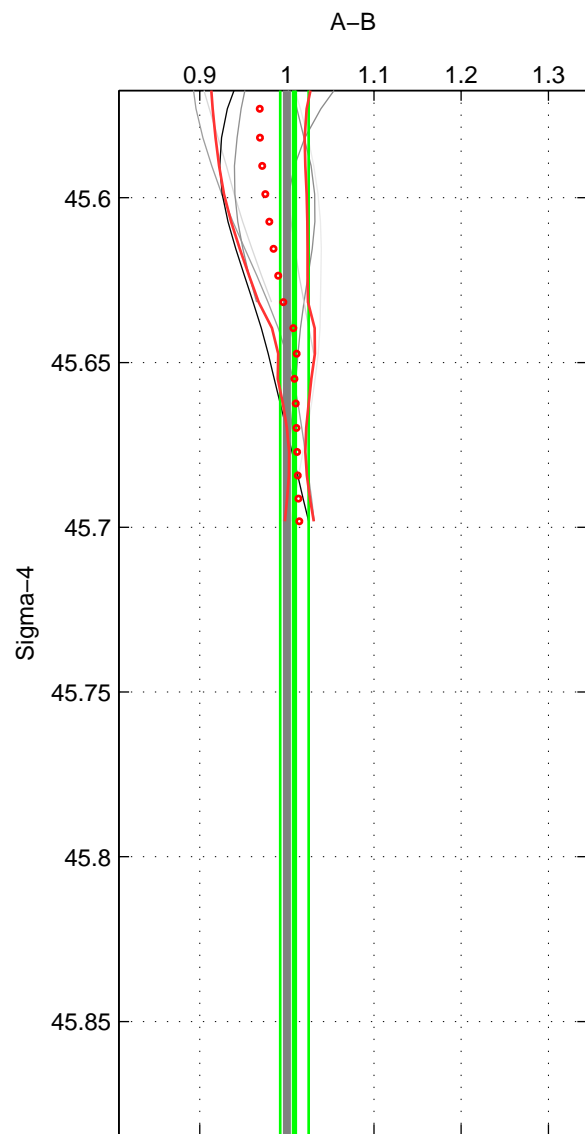

Cruise A (red). Date: Jun 1999 Cruisename: 578-49K619990523

Cruise B (blue). Date: Jul 2002 Cruisename: 697-49UP20020620

\*\*\* "Favourite" values are means of spaces 1 2.

	Offset	O.StDev	Ratio	R.Stdev	Rating
SIGMA:	0.511	1.149	1.009	0.016	4
THETA:	0.835	3.576	1.019	0.064	4
DEPTH:	0.444	1.099	1.009	0.020	3
FAV.:	0.673	2.362	1.014	0.040	4

Profiles of A: 4  
 Profiles of B: 5  
 Diff profs : 8  
 WMoffset (A-B): 0.51053  
 WMoffset stdev: 1.149  
 WMratio (A/B): 1.0087  
 WMratio stdev: 0.016213

Quality (1-5): 4

Profiles of A: 4  
 Profiles of B: 5  
 Diff profs : 11  
 WMoffset (A-B): 0.83529  
 WMoffset stdev: 3.5756  
 WMratio (A/B): 1.0187  
 WMratio stdev: 0.064115

Quality (1-5): 4

Profiles of A: 4  
 Profiles of B: 5  
 Diff profs : 8  
 WMoffset (A-B): 0.44438  
 WMoffset stdev: 1.0993  
 WMratio (A/B): 1.0094  
 WMratio stdev: 0.019862

Quality (1-5): 3

Please note that statistics are bad.