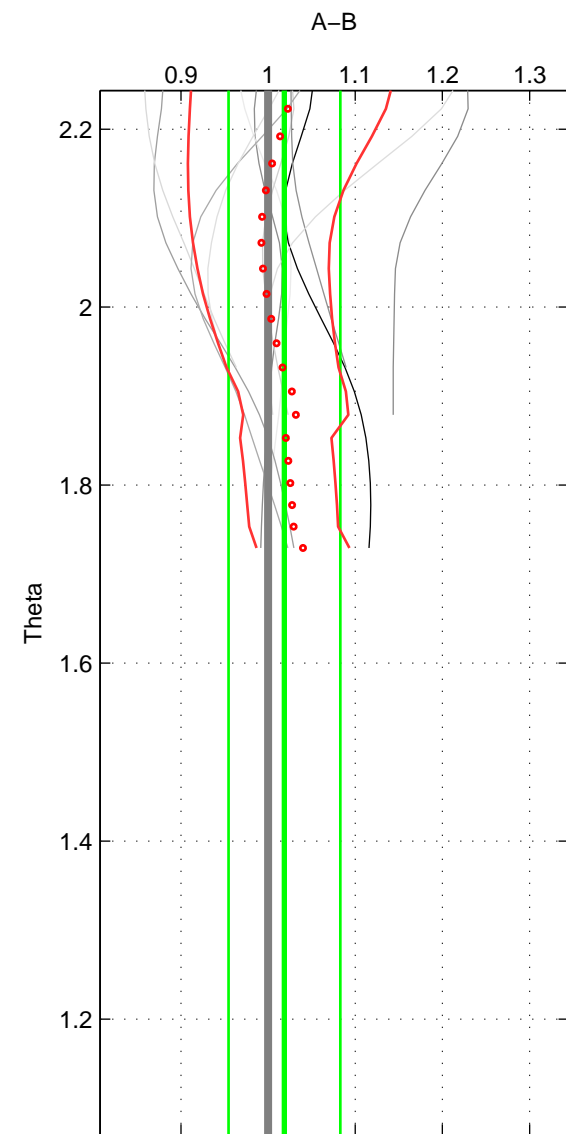

Cruise A (red). Date: Jun 1999 Cruisename: 578-49K619990523

Cruise B (blue). Date: Jul 2002 Cruisename: 697-49UP20020620

\*\*\* "Favourite" values are means of spaces 1 2.

	Offset	O.StDev	Ratio	R.Stdev	Rating
SIGMA:	0.511	1.149	1.009	0.016	4
THETA:	0.835	3.576	1.019	0.064	4
DEPTH:	0.444	1.099	1.009	0.020	3
FAV.:	0.673	2.362	1.014	0.040	4

Profiles of A: 4  
 Profiles of B: 5  
 Diff profs : 8  
 WMoffset (A-B): 0.51053  
 WMoffset stdev: 1.149  
 WMratio (A/B): 1.0087  
 WMratio stdev: 0.016213

Quality (1-5): 4

Profiles of A: 4  
 Profiles of B: 5  
 Diff profs : 11  
 WMoffset (A-B): 0.83529  
 WMoffset stdev: 3.5756  
 WMratio (A/B): 1.0187  
 WMratio stdev: 0.064115

Quality (1-5): 4

Profiles of A: 4  
 Profiles of B: 5  
 Diff profs : 8  
 WMoffset (A-B): 0.44438  
 WMoffset stdev: 1.0993  
 WMratio (A/B): 1.0094  
 WMratio stdev: 0.019862

Quality (1-5): 3

Please note that statistics are bad.