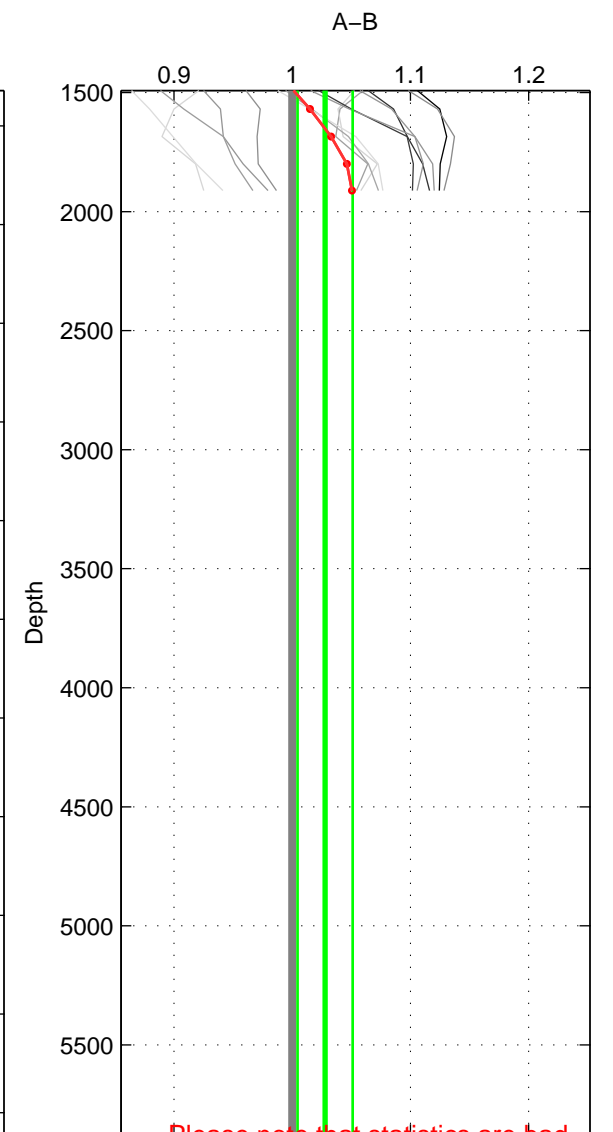

Cruise A (red). Date: Oct 2007 Cruisename: 613-49NZ20071008

Cruise B (blue). Date: May 2001 Cruisename: 693-49UP20010424

\*\*\* "Favourite" values are means of spaces 1 2.

	Offset	O.StDev	Ratio	R.Stdev	Rating
SIGMA:	2.372	0.560	1.035	0.007	3
THETA:	3.520	0.477	1.050	0.006	3
DEPTH:	1.383	1.382	1.028	0.023	2
FAV.:	2.946	0.518	1.043	0.007	3

Profiles of A: 5  
 Profiles of B: 3  
 Diff profs : 15  
 WMoffset (A-B): 2.3716  
 WMoffset stdev: 0.55965  
 WMratio (A/B): 1.0352  
 WMratio stdev: 0.0072659

Quality (1-5): 3

Profiles of A: 5  
 Profiles of B: 3  
 Diff profs : 15  
 WMoffset (A-B): 3.5199  
 WMoffset stdev: 0.4773  
 WMratio (A/B): 1.0504  
 WMratio stdev: 0.0060891

Quality (1-5): 3

Profiles of A: 5  
 Profiles of B: 3  
 Diff profs : 15  
 WMoffset (A-B): 1.3832  
 WMoffset stdev: 1.3816  
 WMratio (A/B): 1.0278  
 WMratio stdev: 0.023273

Quality (1-5): 2

Please note that statistics are bad.