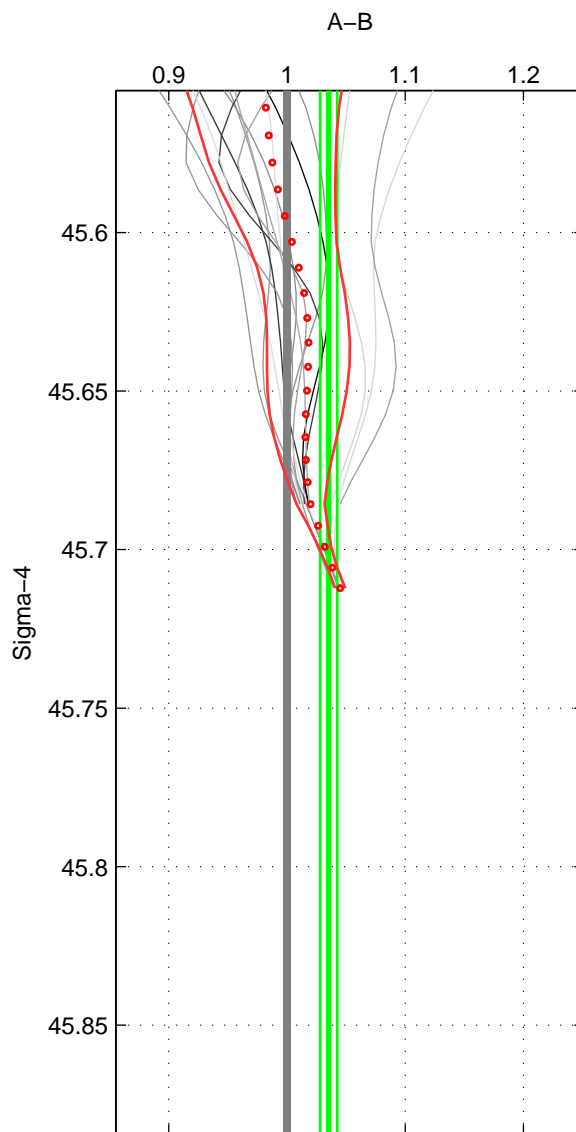

Cruise A (red). Date: Oct 2007 Cruisename: 613-49NZ20071008

Cruise B (blue). Date: May 2001 Cruisename: 693-49UP20010424

\*\*\* "Favourite" values are means of spaces 1 2.

	Offset	O.StDev	Ratio	R.Stdev	Rating
SIGMA:	2.372	0.560	1.035	0.007	3
THETA:	3.520	0.477	1.050	0.006	3
DEPTH:	1.383	1.382	1.028	0.023	2
FAV.:	2.946	0.518	1.043	0.007	3

Profiles of A: 5  
 Profiles of B: 3  
 Diff profs : 15  
 WMoffset (A-B): 2.3716  
 WMoffset stdev: 0.55965  
 WMratio (A/B): 1.0352  
 WMratio stdev: 0.0072659

Quality (1-5): 3

Profiles of A: 5  
 Profiles of B: 3  
 Diff profs : 15  
 WMoffset (A-B): 3.5199  
 WMoffset stdev: 0.4773  
 WMratio (A/B): 1.0504  
 WMratio stdev: 0.0060891

Quality (1-5): 3

Profiles of A: 5  
 Profiles of B: 3  
 Diff profs : 15  
 WMoffset (A-B): 1.3832  
 WMoffset stdev: 1.3816  
 WMratio (A/B): 1.0278  
 WMratio stdev: 0.023273

Quality (1-5): 2

Please note that statistics are bad.