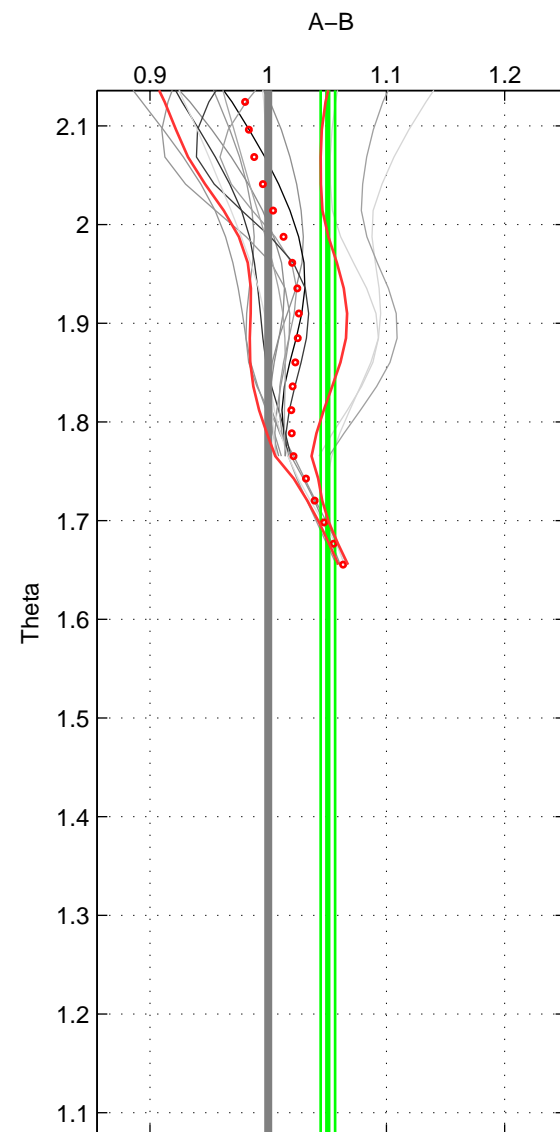

Cruise A (red). Date: Oct 2007 Cruisename: 613-49NZ20071008

Cruise B (blue). Date: May 2001 Cruisename: 693-49UP20010424

\*\*\* "Favourite" values are means of spaces 1 2.

	Offset	O.StDev	Ratio	R.Stdev	Rating
SIGMA:	2.372	0.560	1.035	0.007	3
THETA:	3.520	0.477	1.050	0.006	3
DEPTH:	1.383	1.382	1.028	0.023	2
FAV.:	2.946	0.518	1.043	0.007	3

Profiles of A: 5  
 Profiles of B: 3  
 Diff profs : 15  
 WMoffset (A-B): 2.3716  
 WMoffset stdev: 0.55965  
 WMratio (A/B): 1.0352  
 WMratio stdev: 0.0072659

Quality (1-5): 3

Profiles of A: 5  
 Profiles of B: 3  
 Diff profs : 15  
 WMoffset (A-B): 3.5199  
 WMoffset stdev: 0.4773  
 WMratio (A/B): 1.0504  
 WMratio stdev: 0.0060891

Quality (1-5): 3

Profiles of A: 5  
 Profiles of B: 3  
 Diff profs : 15  
 WMoffset (A-B): 1.3832  
 WMoffset stdev: 1.3816  
 WMratio (A/B): 1.0278  
 WMratio stdev: 0.023273

Quality (1-5): 2

Please note that statistics are bad.