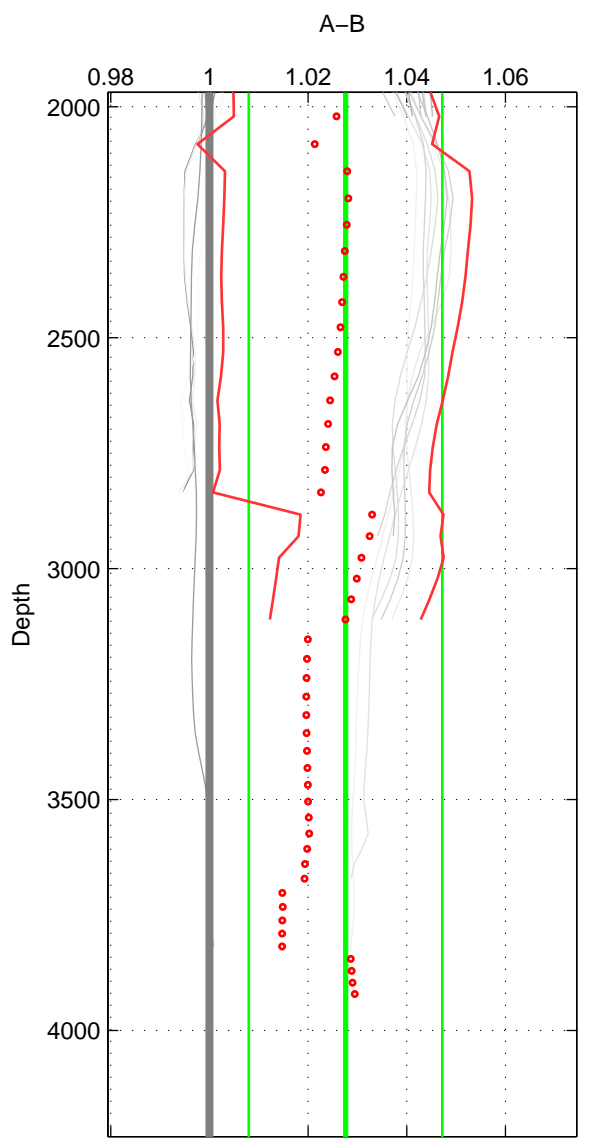

Cruise A (red). Date: Aug 1996 Cruisename: 5-06AQ19960712

Cruise B (blue). Date: Sep 2005 Cruisename: 110-77DN20050819

*** "Favourite" values are those of space 3.

	Offset	O.StDev	Ratio	R.Stdev	Rating
SIGMA:	9.621	3.012	1.033	0.011	2
THETA:	9.937	0.886	1.034	0.003	2
DEPTH:	7.951	5.650	1.028	0.020	3
FAV.:	7.951	5.650	1.028	0.020	3

Please note that statistics are bad.

Profiles of A: 8
 Profiles of B: 4
 Diff profs : 23
 WMoffset (A-B): 9.6206
 WMoffset stdev: 3.0115
 WMratio (A/B): 1.0334
 WMratio stdev: 0.010537

Quality (1-5): 2

Please note that statistics are bad.

Profiles of A: 8
 Profiles of B: 4
 Diff profs : 23
 WMoffset (A-B): 9.9374
 WMoffset stdev: 0.88567
 WMratio (A/B): 1.0345
 WMratio stdev: 0.0030313

Quality (1-5): 2

Profiles of A: 8
 Profiles of B: 4
 Diff profs : 23
 WMoffset (A-B): 7.9507
 WMoffset stdev: 5.6502
 WMratio (A/B): 1.0276
 WMratio stdev: 0.019617