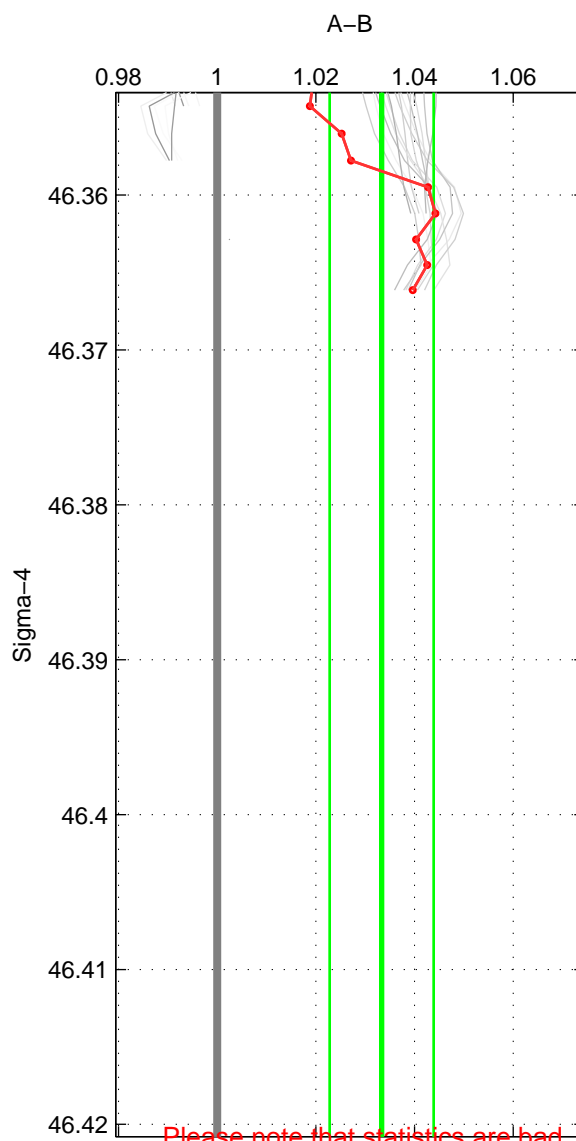

Cruise A (red). Date: Aug 1996 Cruisename: 5-06AQ19960712

Cruise B (blue). Date: Sep 2005 Cruisename: 110-77DN20050819

*** "Favourite" values are those of space 3.

	Offset	O.StDev	Ratio	R.Stdev	Rating
SIGMA:	9.621	3.012	1.033	0.011	2
THETA:	9.937	0.886	1.034	0.003	2
DEPTH:	7.951	5.650	1.028	0.020	3
FAV.:	7.951	5.650	1.028	0.020	3

Please note that statistics are bad.

Profiles of A: 8
 Profiles of B: 4
 Diff profs : 23
 WMoffset (A-B): 9.6206
 WMoffset stdev: 3.0115
 WMratio (A/B): 1.0334
 WMratio stdev: 0.010537

Quality (1-5): 2

Please note that statistics are bad.

Profiles of A: 8
 Profiles of B: 4
 Diff profs : 23
 WMoffset (A-B): 9.9374
 WMoffset stdev: 0.88567
 WMratio (A/B): 1.0345
 WMratio stdev: 0.0030313

Quality (1-5): 2

Profiles of A: 8
 Profiles of B: 4
 Diff profs : 23
 WMoffset (A-B): 7.9507
 WMoffset stdev: 5.6502
 WMratio (A/B): 1.0276
 WMratio stdev: 0.019617