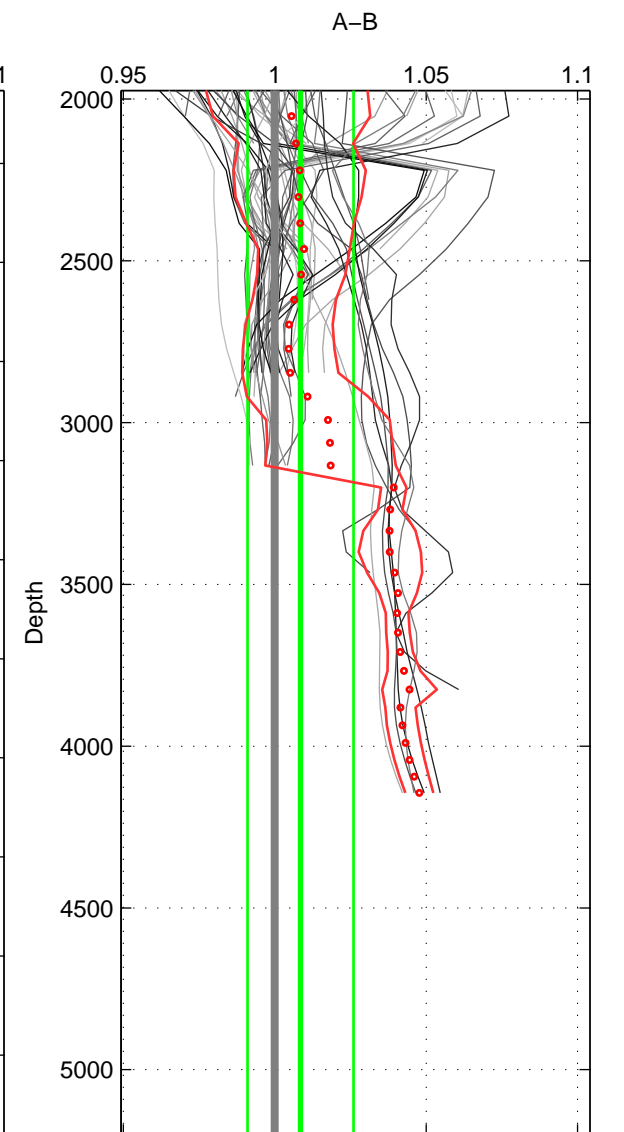

Cruise A (red). Date: May 1993 Cruisename: 204-29CS19930510

Cruise B (blue). Date: Jun 2008 Cruisename: 276-35TH20080610

*** "Favourite" values are means of spaces 1 2.

	Offset	O.StDev	Ratio	R.Stdev	Rating
SIGMA:	1.193	2.567	1.005	0.010	5
THETA:	0.908	1.908	1.004	0.008	5
DEPTH:	2.074	4.297	1.009	0.018	4
FAV.:	1.051	2.237	1.004	0.009	5

Profiles of A: 7
 Profiles of B: 9
 Diff profs: 48
 WMoffset (A-B): 1.1935
 WMoffset stdev: 2.567
 WMratio (A/B): 1.0049
 WMratio stdev: 0.010424

Quality (1-5): 5

Profiles of A: 7
 Profiles of B: 9
 Diff profs: 48
 WMoffset (A-B): 0.90834
 WMoffset stdev: 1.9079
 WMratio (A/B): 1.0037
 WMratio stdev: 0.0077499

Quality (1-5): 5

Profiles of A: 14
 Profiles of B: 9
 Diff profs: 100
 WMoffset (A-B): 2.074
 WMoffset stdev: 4.2969
 WMratio (A/B): 1.0085
 WMratio stdev: 0.017524

Quality (1-5): 4