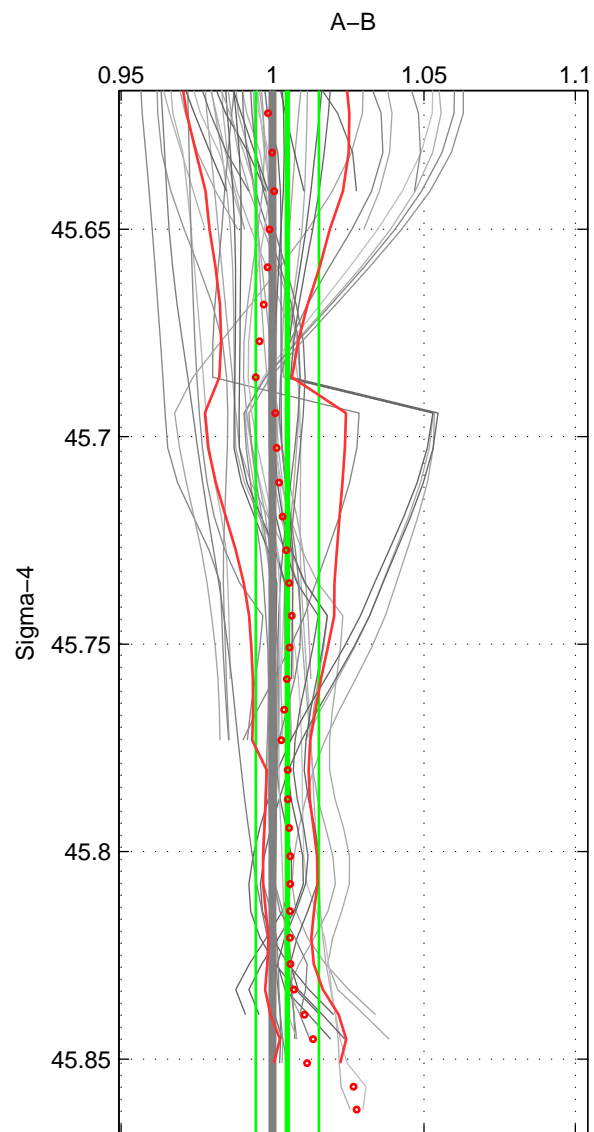

Cruise A (red). Date: May 1993 Cruisename: 204-29CS19930510

Cruise B (blue). Date: Jun 2008 Cruisename: 276-35TH20080610

*** "Favourite" values are means of spaces 1 2.

	Offset	O.StDev	Ratio	R.Stdev	Rating
SIGMA:	1.193	2.567	1.005	0.010	5
THETA:	0.908	1.908	1.004	0.008	5
DEPTH:	2.074	4.297	1.009	0.018	4
FAV.:	1.051	2.237	1.004	0.009	5

Profiles of A: 7
 Profiles of B: 9
 Diff profs: 48
 WMoffset (A-B): 1.1935
 WMoffset stdev: 2.567
 WMratio (A/B): 1.0049
 WMratio stdev: 0.010424

Quality (1-5): 5

Profiles of A: 7
 Profiles of B: 9
 Diff profs: 48
 WMoffset (A-B): 0.90834
 WMoffset stdev: 1.9079
 WMratio (A/B): 1.0037
 WMratio stdev: 0.0077499

Quality (1-5): 5

Profiles of A: 14
 Profiles of B: 9
 Diff profs: 100
 WMoffset (A-B): 2.074
 WMoffset stdev: 4.2969
 WMratio (A/B): 1.0085
 WMratio stdev: 0.017524

Quality (1-5): 4