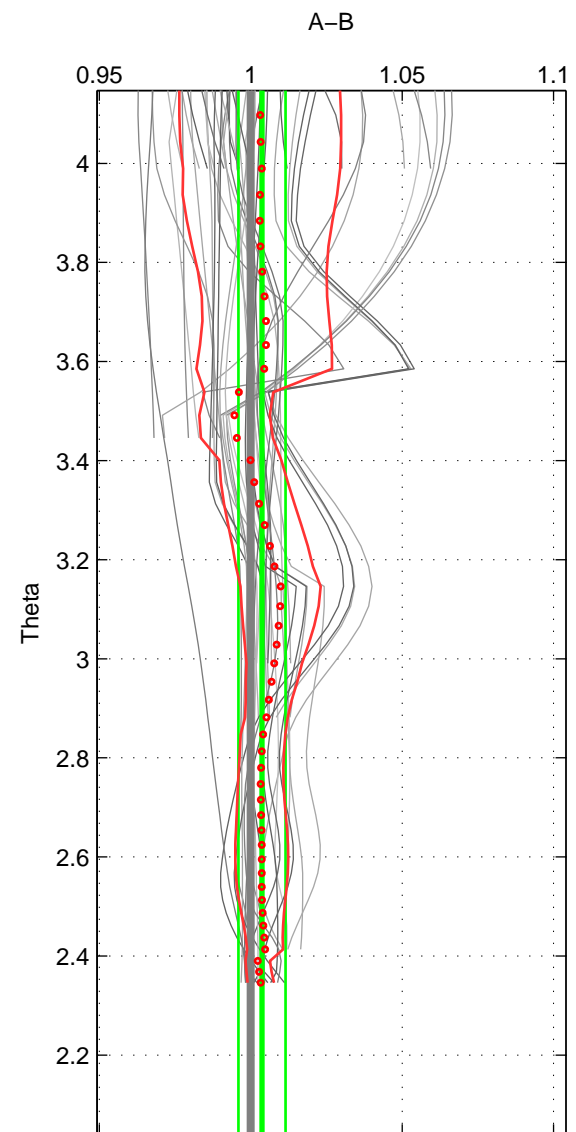

Cruise A (red). Date: May 1993 Cruisename: 204-29CS19930510

Cruise B (blue). Date: Jun 2008 Cruisename: 276-35TH20080610

*** "Favourite" values are means of spaces 1 2.

	Offset	O.StDev	Ratio	R.Stdev	Rating
SIGMA:	1.193	2.567	1.005	0.010	5
THETA:	0.908	1.908	1.004	0.008	5
DEPTH:	2.074	4.297	1.009	0.018	4
FAV.:	1.051	2.237	1.004	0.009	5

Profiles of A: 7
 Profiles of B: 9
 Diff profs: 48
 WMoffset (A-B): 1.1935
 WMoffset stdev: 2.567
 WMratio (A/B): 1.0049
 WMratio stdev: 0.010424

Quality (1-5): 5

Profiles of A: 7
 Profiles of B: 9
 Diff profs: 48
 WMoffset (A-B): 0.90834
 WMoffset stdev: 1.9079
 WMratio (A/B): 1.0037
 WMratio stdev: 0.0077499

Quality (1-5): 5

Profiles of A: 14
 Profiles of B: 9
 Diff profs: 100
 WMoffset (A-B): 2.074
 WMoffset stdev: 4.2969
 WMratio (A/B): 1.0085
 WMratio stdev: 0.017524

Quality (1-5): 4