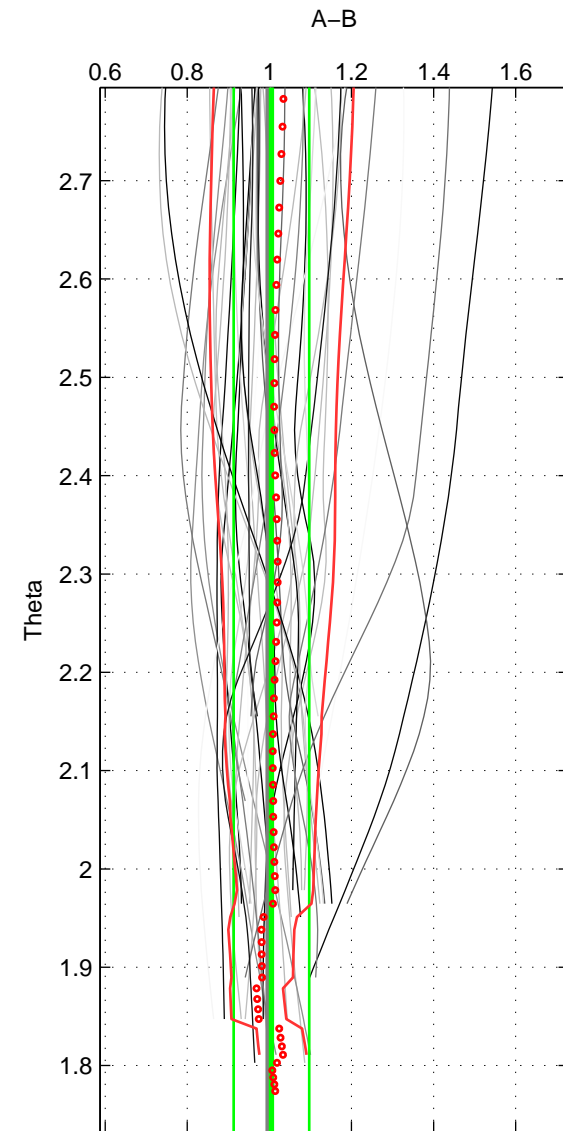

Cruise A (red). Date: Jul 2005 Cruisename: 669-49UF20050615

Cruise B (blue). Date: May 2002 Cruisename: 696-49UP20020424

*** "Favourite" values are means of spaces 1 2 3.

	Offset	O.StDev	Ratio	R.Stdev	Rating
SIGMA:	0.095	5.832	1.003	0.081	4
THETA:	0.171	6.471	1.005	0.092	4
DEPTH:	0.050	9.876	1.014	0.163	4
FAV.:	0.105	7.393	1.007	0.112	4

Profiles of A: 11
 Profiles of B: 11
 Diff profs : 37
 WMoffset (A-B): 0.095097
 WMoffset stdev: 5.8324
 WMratio (A/B): 1.0028
 WMratio stdev: 0.081481

Quality (1-5): 4

Profiles of A: 11
 Profiles of B: 11
 Diff profs : 37
 WMoffset (A-B): 0.1712
 WMoffset stdev: 6.4713
 WMratio (A/B): 1.005
 WMratio stdev: 0.092131

Quality (1-5): 4

Profiles of A: 11
 Profiles of B: 11
 Diff profs : 37
 WMoffset (A-B): 0.049635
 WMoffset stdev: 9.8755
 WMratio (A/B): 1.0141
 WMratio stdev: 0.16262

Quality (1-5): 4