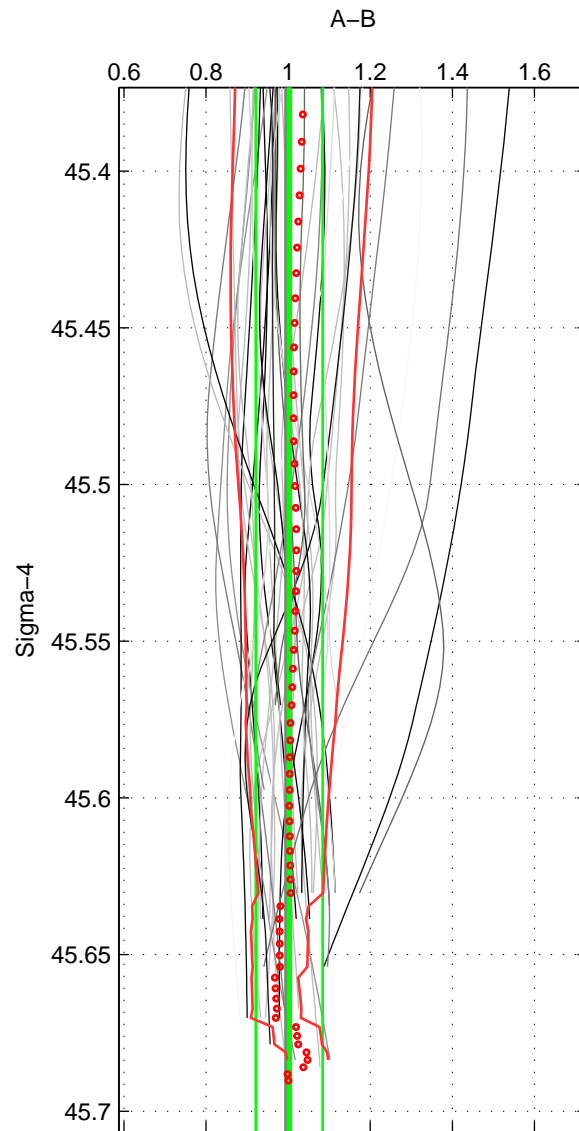

Cruise A (red). Date: Jul 2005 Cruisename: 669-49UF20050615

Cruise B (blue). Date: May 2002 Cruisename: 696-49UP20020424

*** "Favourite" values are means of spaces 1 2 3.

	Offset	O.StDev	Ratio	R.Stdev	Rating
SIGMA:	0.095	5.832	1.003	0.081	4
THETA:	0.171	6.471	1.005	0.092	4
DEPTH:	0.050	9.876	1.014	0.163	4
FAV.:	0.105	7.393	1.007	0.112	4

Profiles of A: 11
 Profiles of B: 11
 Diff profs : 37
 WMoffset (A-B): 0.095097
 WMoffset stdev: 5.8324
 WMratio (A/B): 1.0028
 WMratio stdev: 0.081481

Quality (1-5): 4

Profiles of A: 11
 Profiles of B: 11
 Diff profs : 37
 WMoffset (A-B): 0.1712
 WMoffset stdev: 6.4713
 WMratio (A/B): 1.005
 WMratio stdev: 0.092131

Quality (1-5): 4

Profiles of A: 11
 Profiles of B: 11
 Diff profs : 37
 WMoffset (A-B): 0.049635
 WMoffset stdev: 9.8755
 WMratio (A/B): 1.0141
 WMratio stdev: 0.16262

Quality (1-5): 4