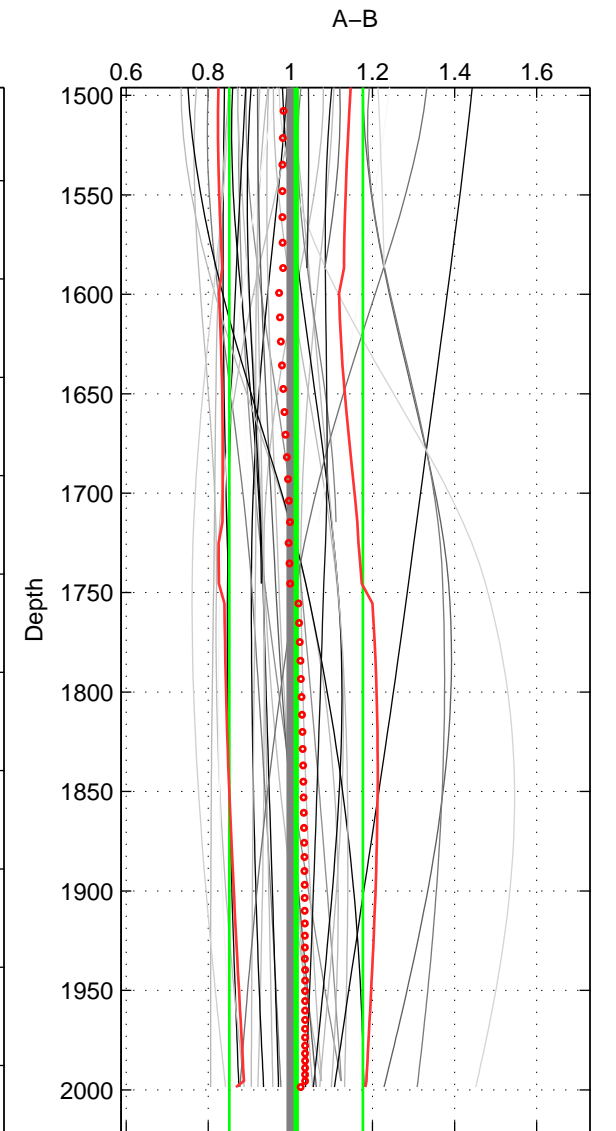

Cruise A (red). Date: Jul 2005 Cruisename: 669-49UF20050615

Cruise B (blue). Date: May 2002 Cruisename: 696-49UP20020424

*** "Favourite" values are means of spaces 1 2 3.

	Offset	O.StDev	Ratio	R.Stdev	Rating
SIGMA:	0.095	5.832	1.003	0.081	4
THETA:	0.171	6.471	1.005	0.092	4
DEPTH:	0.050	9.876	1.014	0.163	4
FAV.:	0.105	7.393	1.007	0.112	4

Profiles of A: 11
 Profiles of B: 11
 Diff profs : 37
 WMoffset (A-B): 0.095097
 WMoffset stdev: 5.8324
 WMratio (A/B): 1.0028
 WMratio stdev: 0.081481

Quality (1-5): 4

Profiles of A: 11
 Profiles of B: 11
 Diff profs : 37
 WMoffset (A-B): 0.1712
 WMoffset stdev: 6.4713
 WMratio (A/B): 1.005
 WMratio stdev: 0.092131

Quality (1-5): 4

Profiles of A: 11
 Profiles of B: 11
 Diff profs : 37
 WMoffset (A-B): 0.049635
 WMoffset stdev: 9.8755
 WMratio (A/B): 1.0141
 WMratio stdev: 0.16262

Quality (1-5): 4