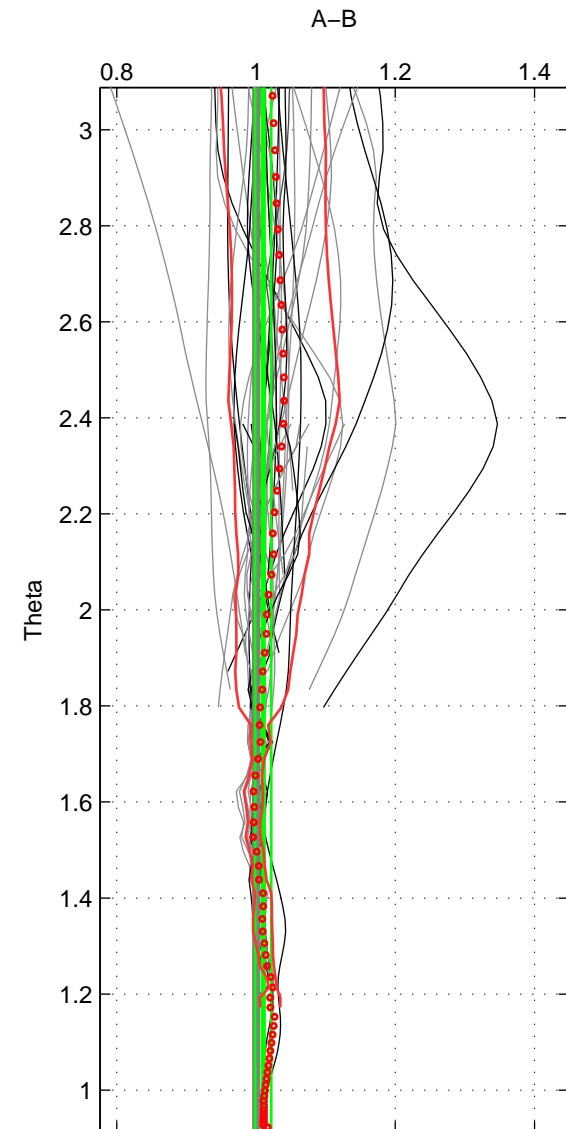

Cruise A (red). Date: Feb 2003 Cruisename: 660-49UF20030225  
 Cruise B (blue). Date: Nov 2001 Cruisename: 695-49UP20011010

\*\*\* "Favourite" values are those of space 2.

	Offset	O.StDev	Ratio	R.Stdev	Rating
SIGMA:	0.358	0.354	1.003	0.003	2
THETA:	1.347	1.624	1.010	0.011	4
DEPTH:	1.047	1.469	1.008	0.011	3
FAV.:	1.347	1.624	1.010	0.011	4

Profiles of A: 39  
 Profiles of B: 2  
 Diff profs: 7  
 WMoffset (A-B): 0.35779  
 WMoffset stdev: 0.35435  
 WMratio (A/B): 1.0027  
 WMratio stdev: 0.0027448

Quality (1-5): 2

Profiles of A: 39  
 Profiles of B: 17  
 Diff profs: 45  
 WMoffset (A-B): 1.3467  
 WMoffset stdev: 1.6241  
 WMratio (A/B): 1.0104  
 WMratio stdev: 0.011398

Quality (1-5): 4

Profiles of A: 39  
 Profiles of B: 17  
 Diff profs: 45  
 WMoffset (A-B): 1.0467  
 WMoffset stdev: 1.4688  
 WMratio (A/B): 1.0076  
 WMratio stdev: 0.010842

Quality (1-5): 3