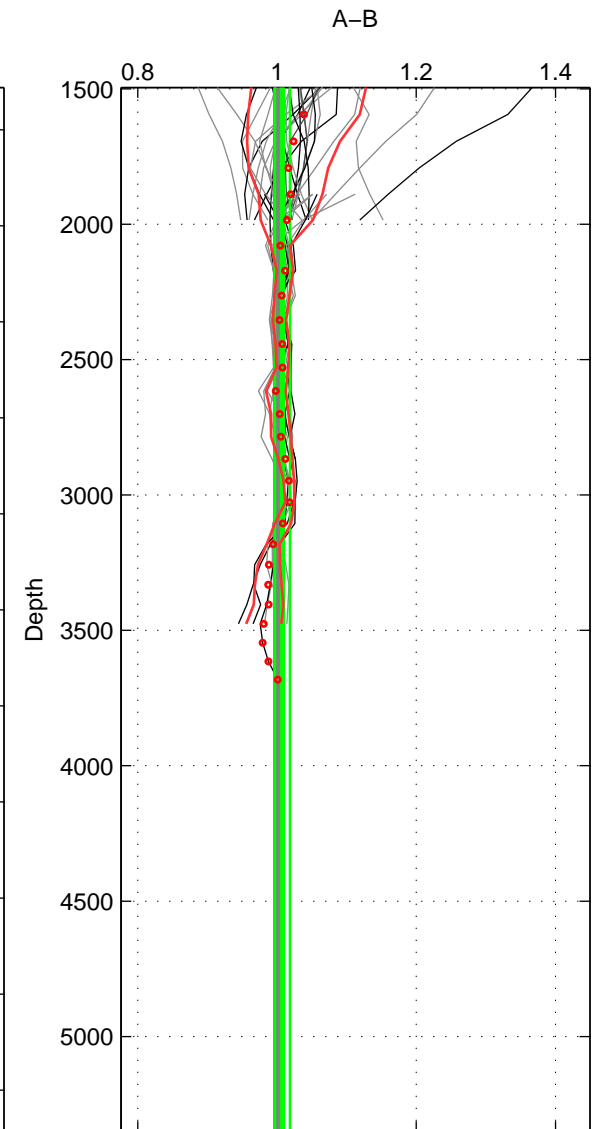

Cruise A (red). Date: Feb 2003 Cruisename: 660-49UF20030225  
 Cruise B (blue). Date: Nov 2001 Cruisename: 695-49UP20011010

\*\*\* "Favourite" values are those of space 2.

	Offset	O.StDev	Ratio	R.Stdev	Rating
SIGMA:	0.358	0.354	1.003	0.003	2
THETA:	1.347	1.624	1.010	0.011	4
DEPTH:	1.047	1.469	1.008	0.011	3
FAV.:	1.347	1.624	1.010	0.011	4

Profiles of A: 39  
 Profiles of B: 2  
 Diff profs: 7  
 WMoffset (A-B): 0.35779  
 WMoffset stdev: 0.35435  
 WMratio (A/B): 1.0027  
 WMratio stdev: 0.0027448

Quality (1-5): 2

Profiles of A: 39  
 Profiles of B: 17  
 Diff profs: 45  
 WMoffset (A-B): 1.3467  
 WMoffset stdev: 1.6241  
 WMratio (A/B): 1.0104  
 WMratio stdev: 0.011398

Quality (1-5): 4

Profiles of A: 39  
 Profiles of B: 17  
 Diff profs: 45  
 WMoffset (A-B): 1.0467  
 WMoffset stdev: 1.4688  
 WMratio (A/B): 1.0076  
 WMratio stdev: 0.010842

Quality (1-5): 3