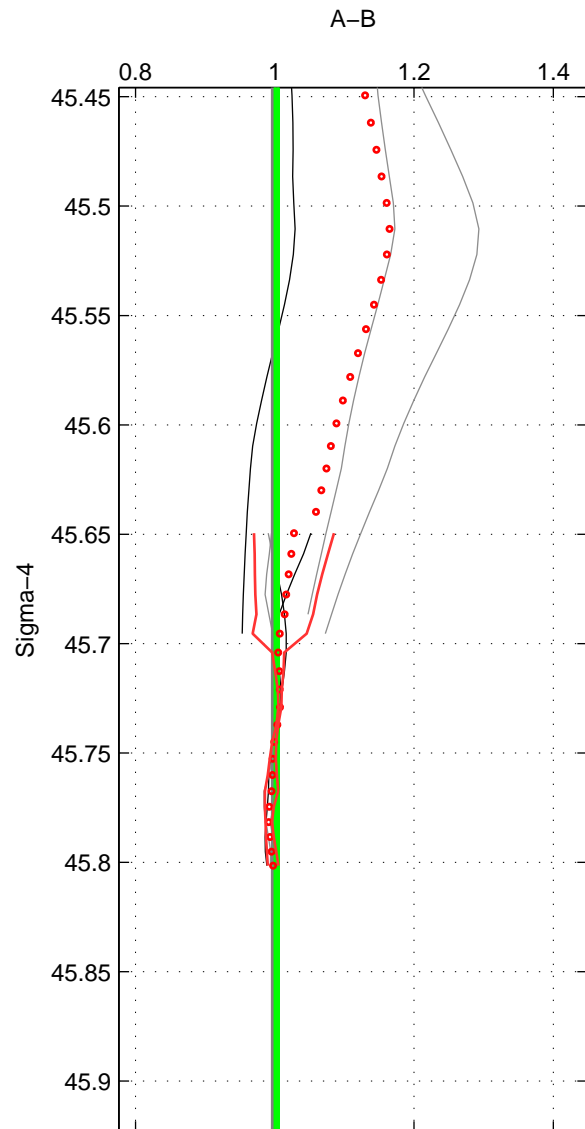

Cruise A (red). Date: Feb 2003 Cruisename: 660-49UF20030225  
 Cruise B (blue). Date: Nov 2001 Cruisename: 695-49UP20011010

\*\*\* "Favourite" values are those of space 2.

	Offset	O.StDev	Ratio	R.Stdev	Rating
SIGMA:	0.358	0.354	1.003	0.003	2
THETA:	1.347	1.624	1.010	0.011	4
DEPTH:	1.047	1.469	1.008	0.011	3
FAV.:	1.347	1.624	1.010	0.011	4

Profiles of A: 39  
 Profiles of B: 2  
 Diff profs: 7  
 WMoffset (A-B): 0.35779  
 WMoffset stdev: 0.35435  
 WMratio (A/B): 1.0027  
 WMratio stdev: 0.0027448

Quality (1-5): 2

Profiles of A: 39  
 Profiles of B: 17  
 Diff profs: 45  
 WMoffset (A-B): 1.3467  
 WMoffset stdev: 1.6241  
 WMratio (A/B): 1.0104  
 WMratio stdev: 0.011398

Quality (1-5): 4

Profiles of A: 39  
 Profiles of B: 17  
 Diff profs: 45  
 WMoffset (A-B): 1.0467  
 WMoffset stdev: 1.4688  
 WMratio (A/B): 1.0076  
 WMratio stdev: 0.010842

Quality (1-5): 3